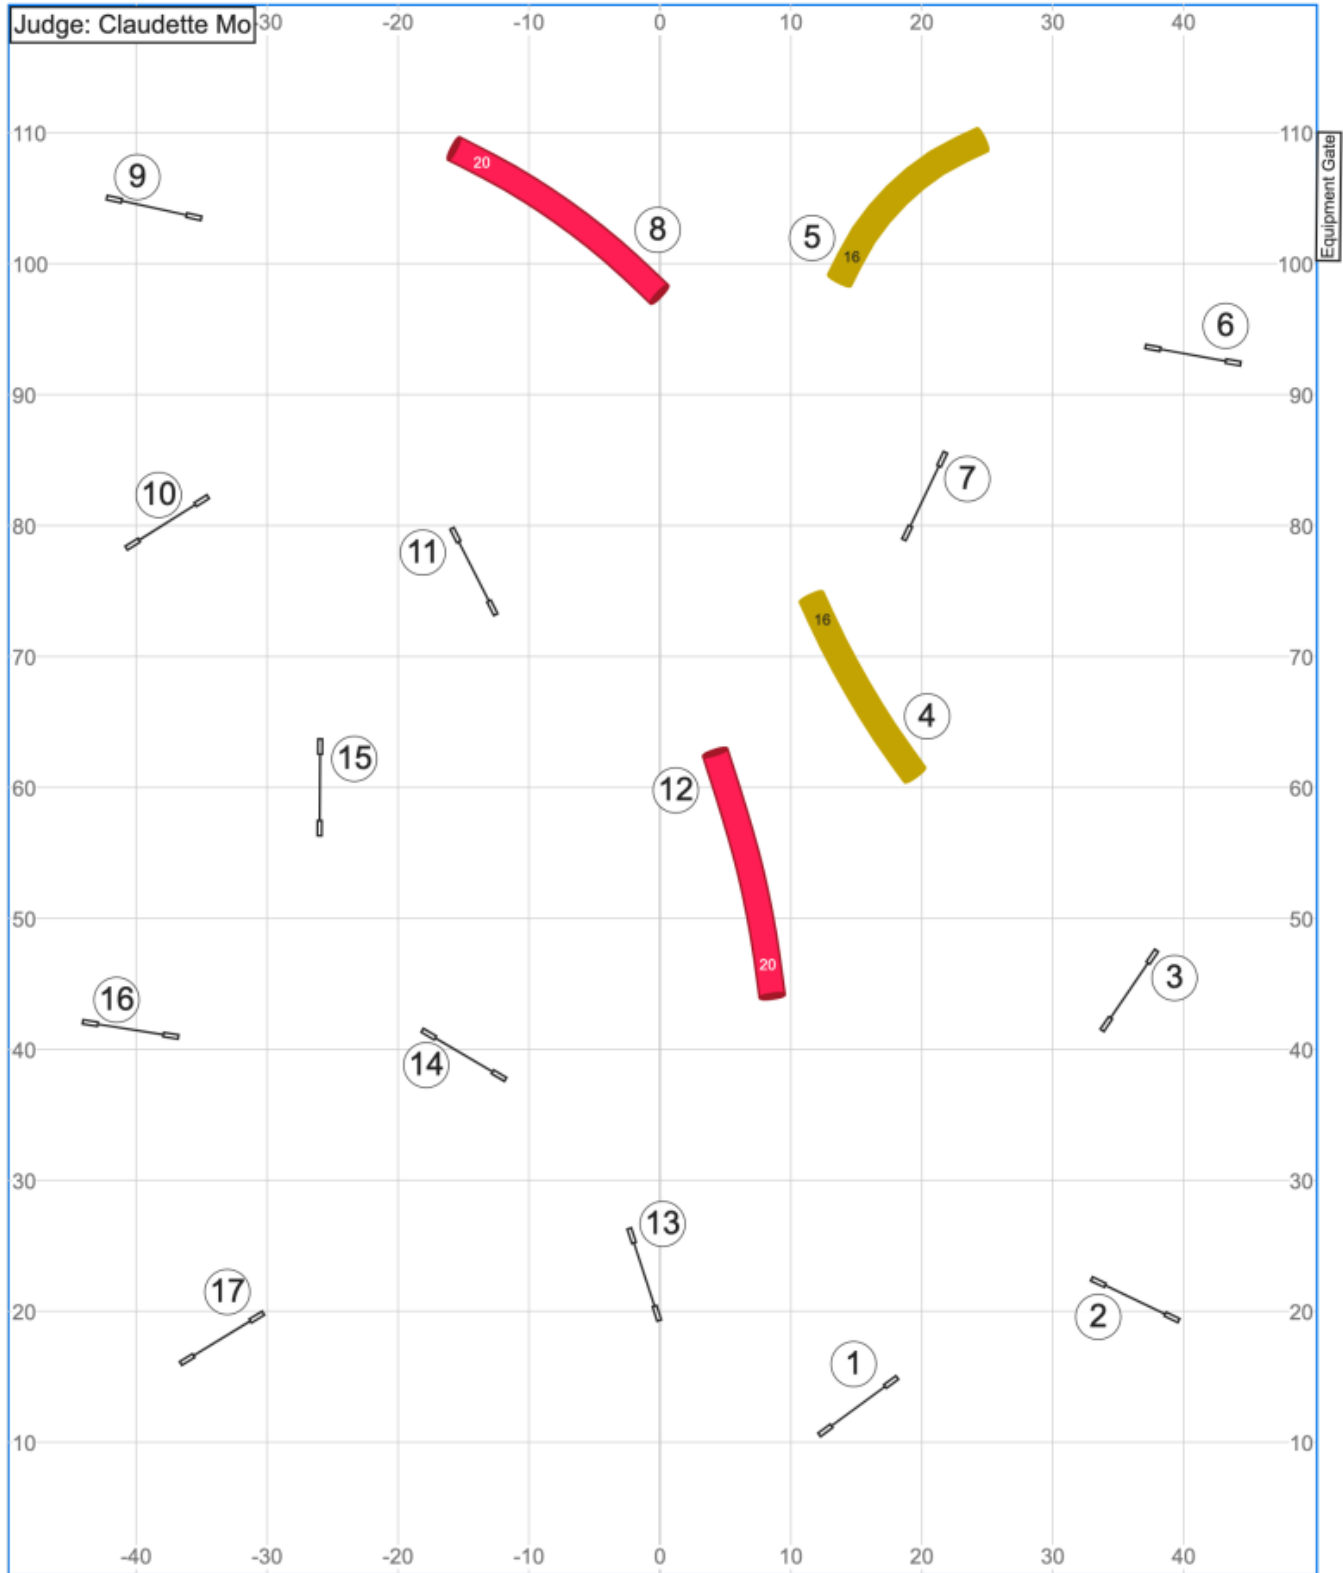

1 UKI Paws Pack Dog Training & Sports 15 Mar 2026 Steeplechase Dash Challenge Rd 3

Path length (ft): s **Gate**
 Map is only an approximation

www.smarteragility.com
 © Claudette Mo

2 UKI Paws Pack Dog Training & Sports 15 Mar 2026 DASH Triathlon Rd 3

Path length (ft): 4
Map is only an approximation

www.smarteragility.com
© Claudette Mo

3 UKI Paws Pack Dog Training & Sports 15 Mar 2026 Steeplechase Dash Challenge Final

Path length (ft): 41 Gate
 Map is only an approximation

www.smarteragility.com
 © Claudette Mo

4 UKI Paws Pack Dog Training & Sports 15 Mar 2026 Speedstakes BEG/NOV

Path length (ft): 4 **Gate**
 Map is only an approximation

www.smarteragility.com
 © Claudette Mo