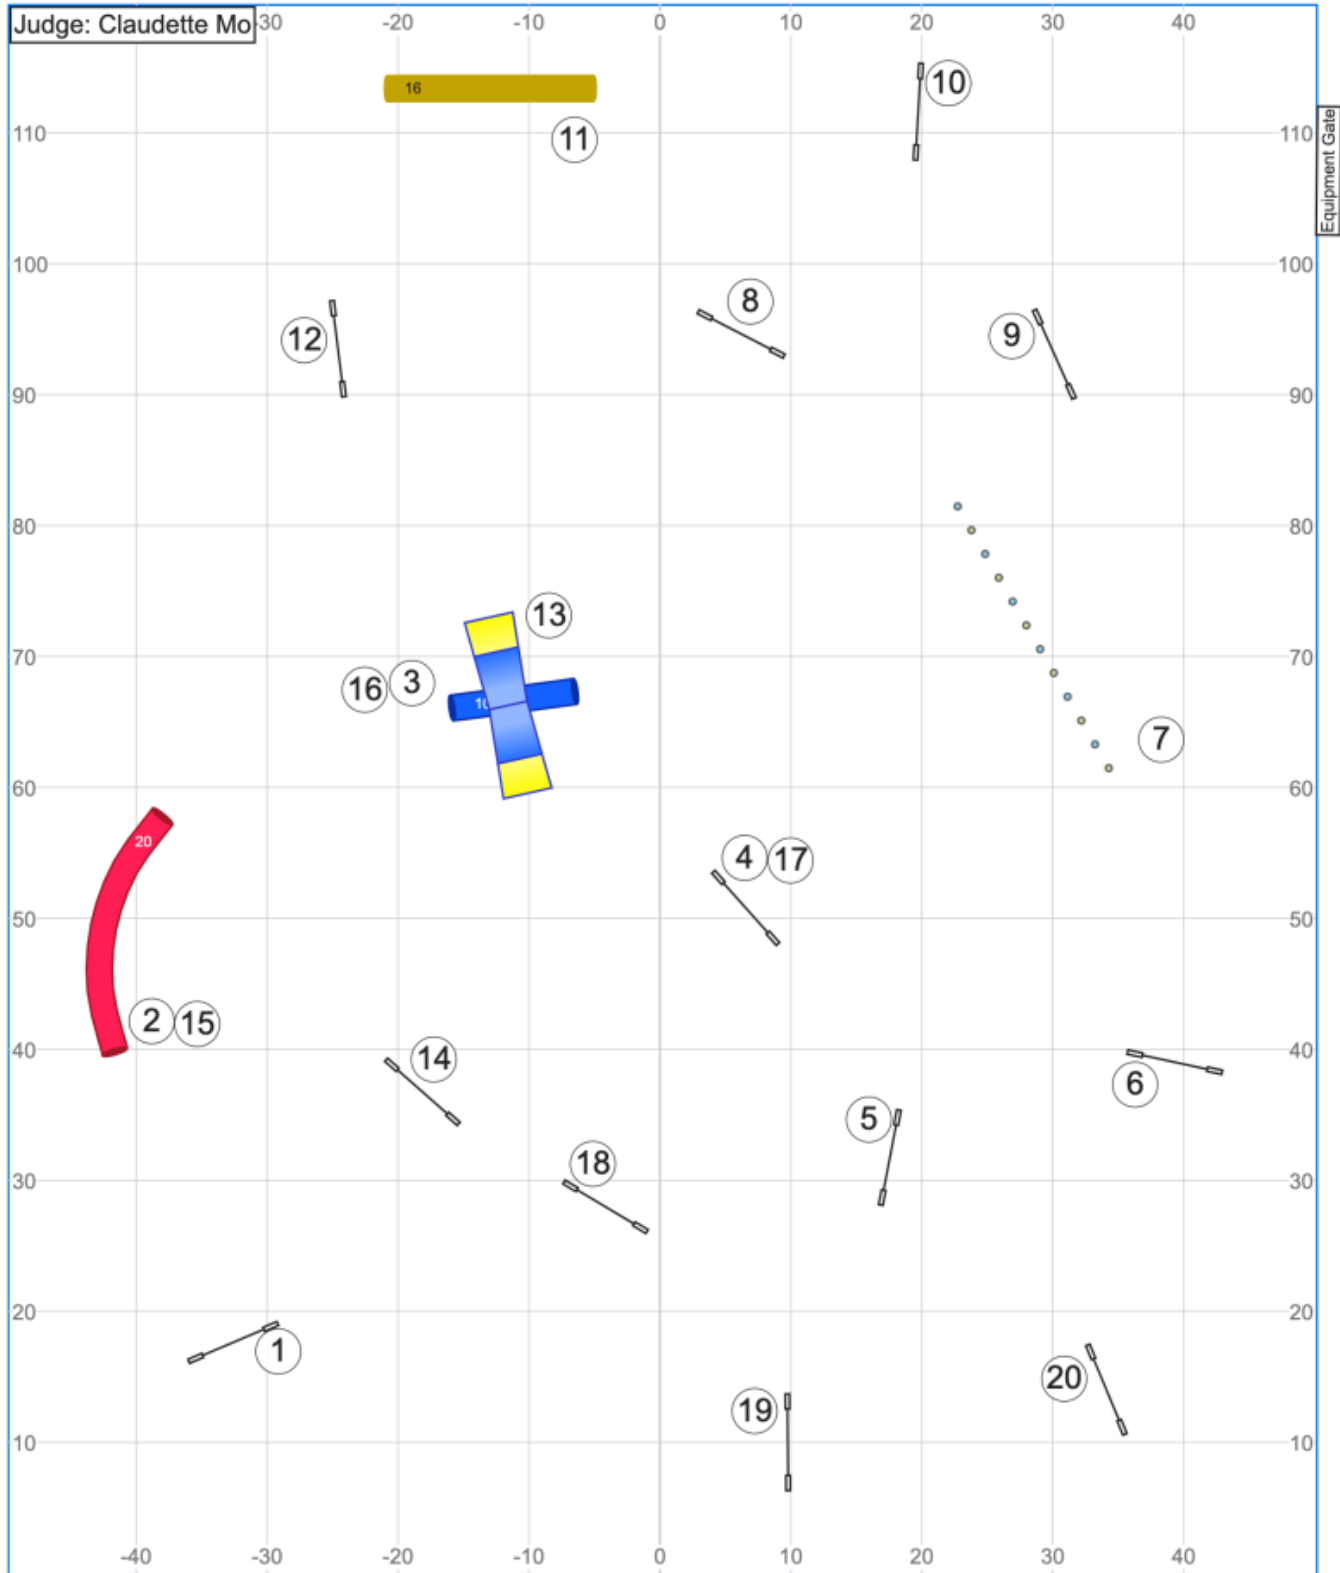

1 UKI Paws Pack Dog Training & Sports 15 Mar 2026 Steeplechase Dash Challenge Rd 3

Path length (ft): s **Gate**
 Map is only an approximation

www.smarteragility.com
 © Claudette Mo

2 UKI Paws Pack Dog Training & Sports 15 Mar 2026 DASH Triathlon Rd 3

Path length (ft): 4
Map is only an approximation

www.smarteragility.com
© Claudette Mo

3 UKI Paws Pack Dog Training & Sports 15 Mar 2026 Steeplechase Dash Challenge Final

Path length (ft): 41 Gate
 Map is only an approximation

www.smarteragility.com
 © Claudette Mo

4 UKI Paws Pack Dog Training & Sports 15 Mar 2026 Speedstakes BEG/NOV

Path length (ft): 4 **Gate**
 Map is only an approximation

www.smarteragility.com
 © Claudette Mo