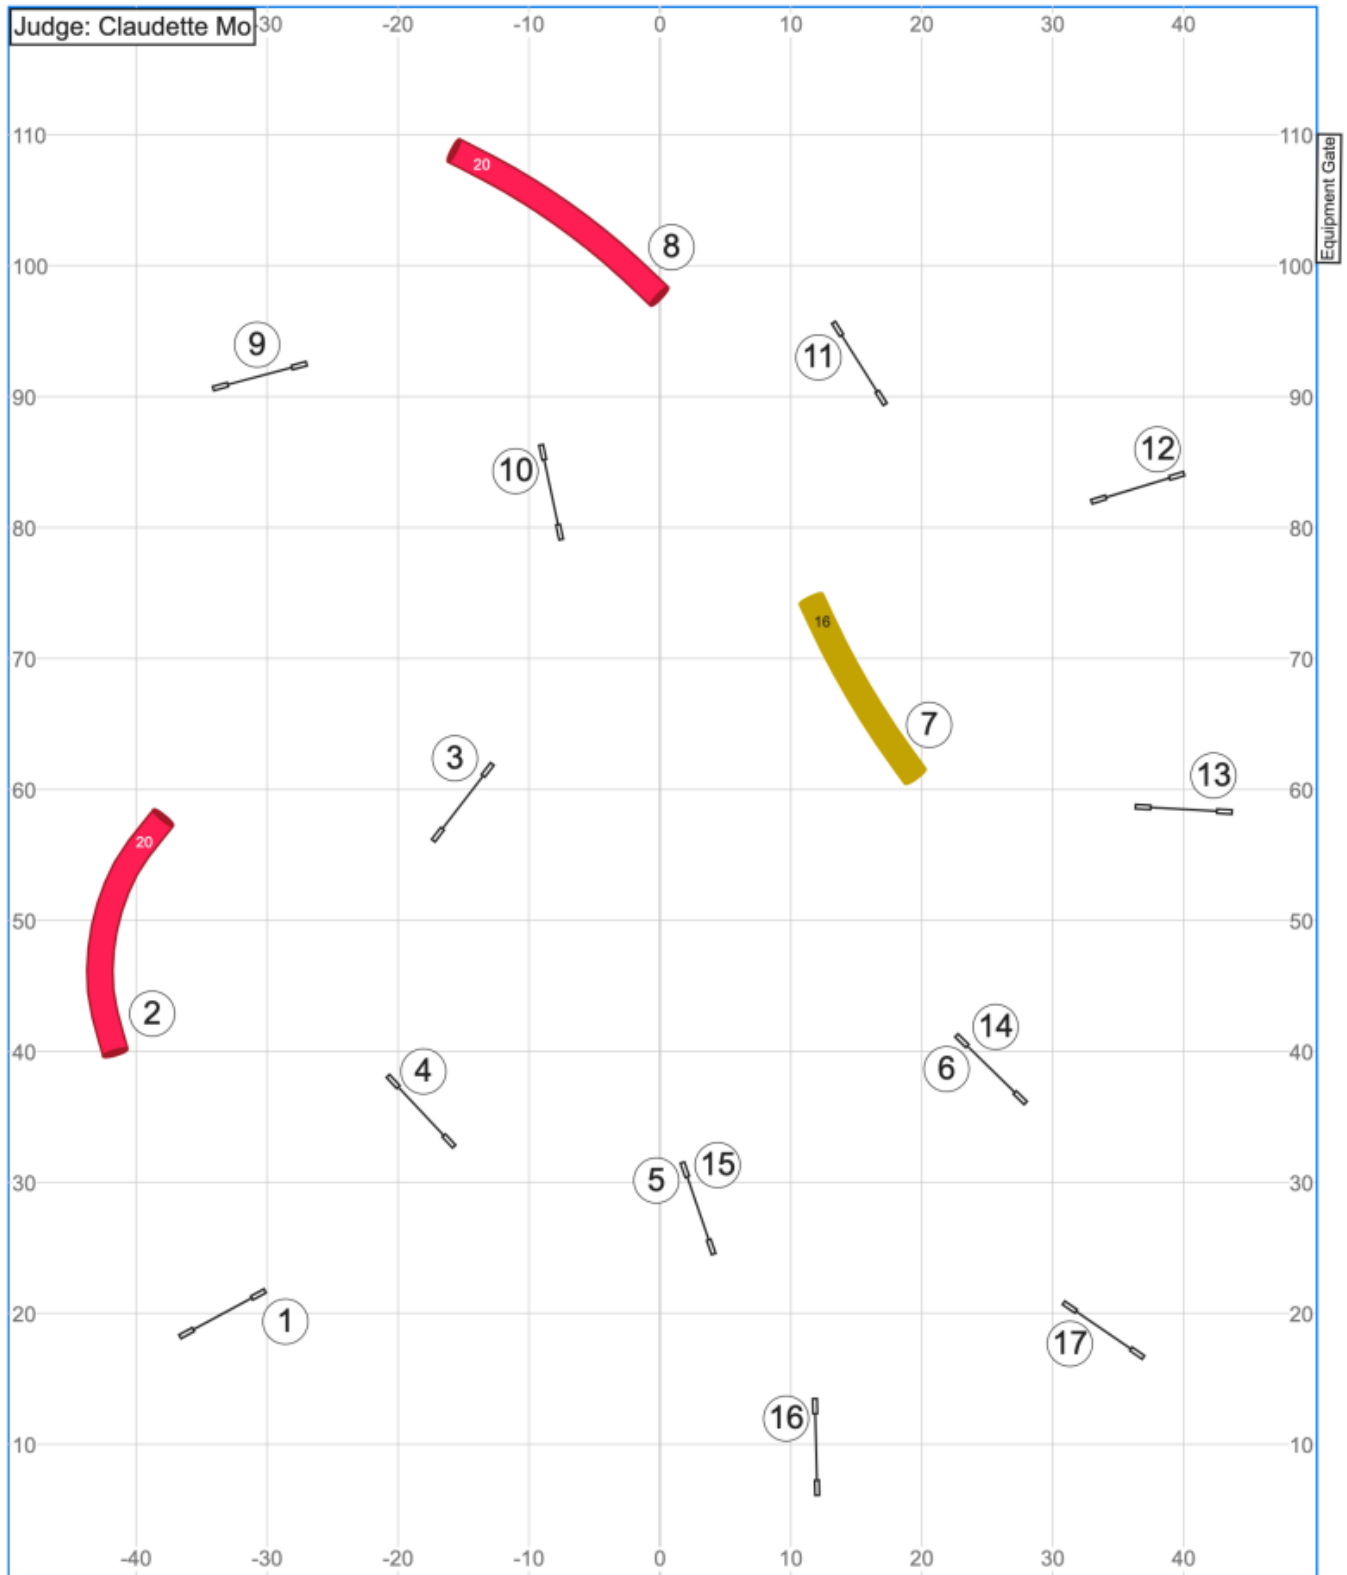

1 UKI Paws Pack Dog Training & Sports 15 Mar 2026 Steeplechase Dash Challenge Rd 3

Path length (ft): s **Gate**
 Map is only an approximation

www.smarteragility.com
 © Claudette Mo

2 UKI Paws Pack Dog Training & Sports 15 Mar 2026 DASH Triathlon Rd 3

Path length (ft): 4
Map is only an approximation

www.smarteragility.com
© Claudette Mo

3 UKI Paws Pack Dog Training & Sports 15 Mar 2026 Steeplechase Dash Challenge Final

Path length (ft): 41 Gate
 Map is only an approximation

www.smarteragility.com
 © Claudette Mo

4 UKI Paws Pack Dog Training & Sports 15 Mar 2026 Speedstakes BEG/NOV

Path length (ft): 4 **Gate**
 Map is only an approximation

www.smarteragility.com
 © Claudette Mo