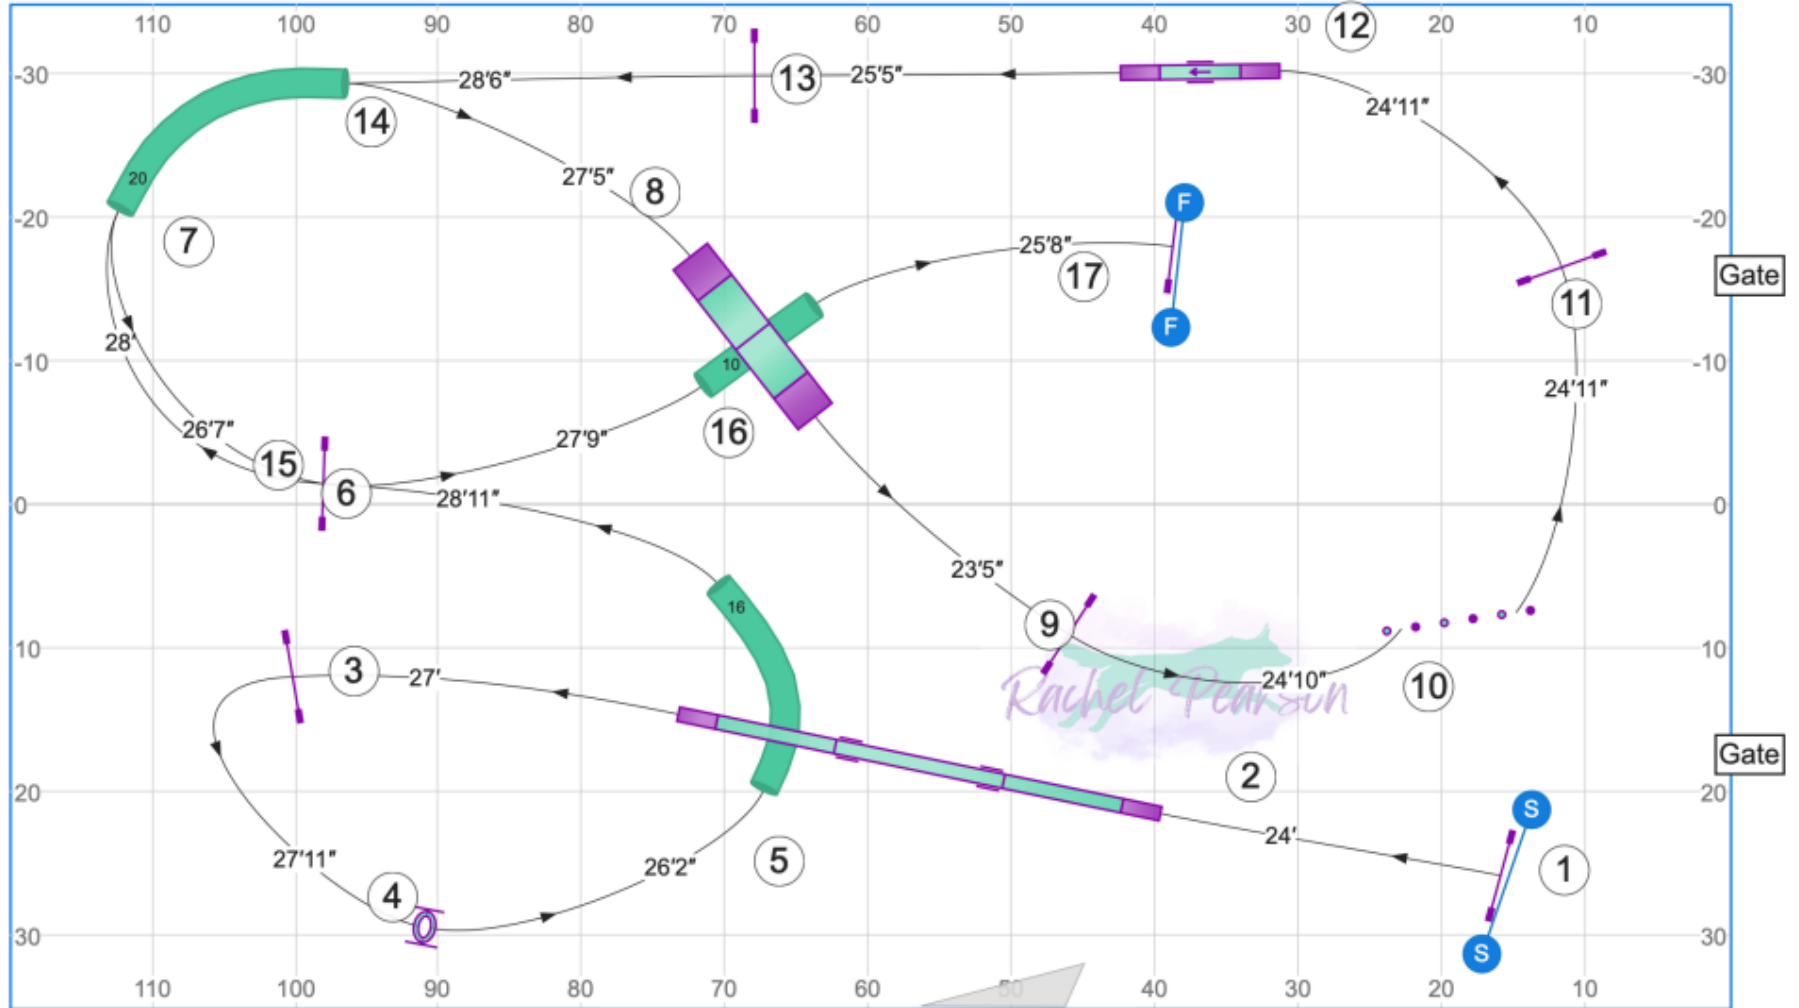

Rachel Pearson

Sen/Champ Agility

Course map is only an approximation

www.smarteragility.com

UKI Agility Facility

Sunday, March 15, 2026

Rachel Pearson

Beg/Nov Agility

Course map is only an approximation

www.smarteragility.com