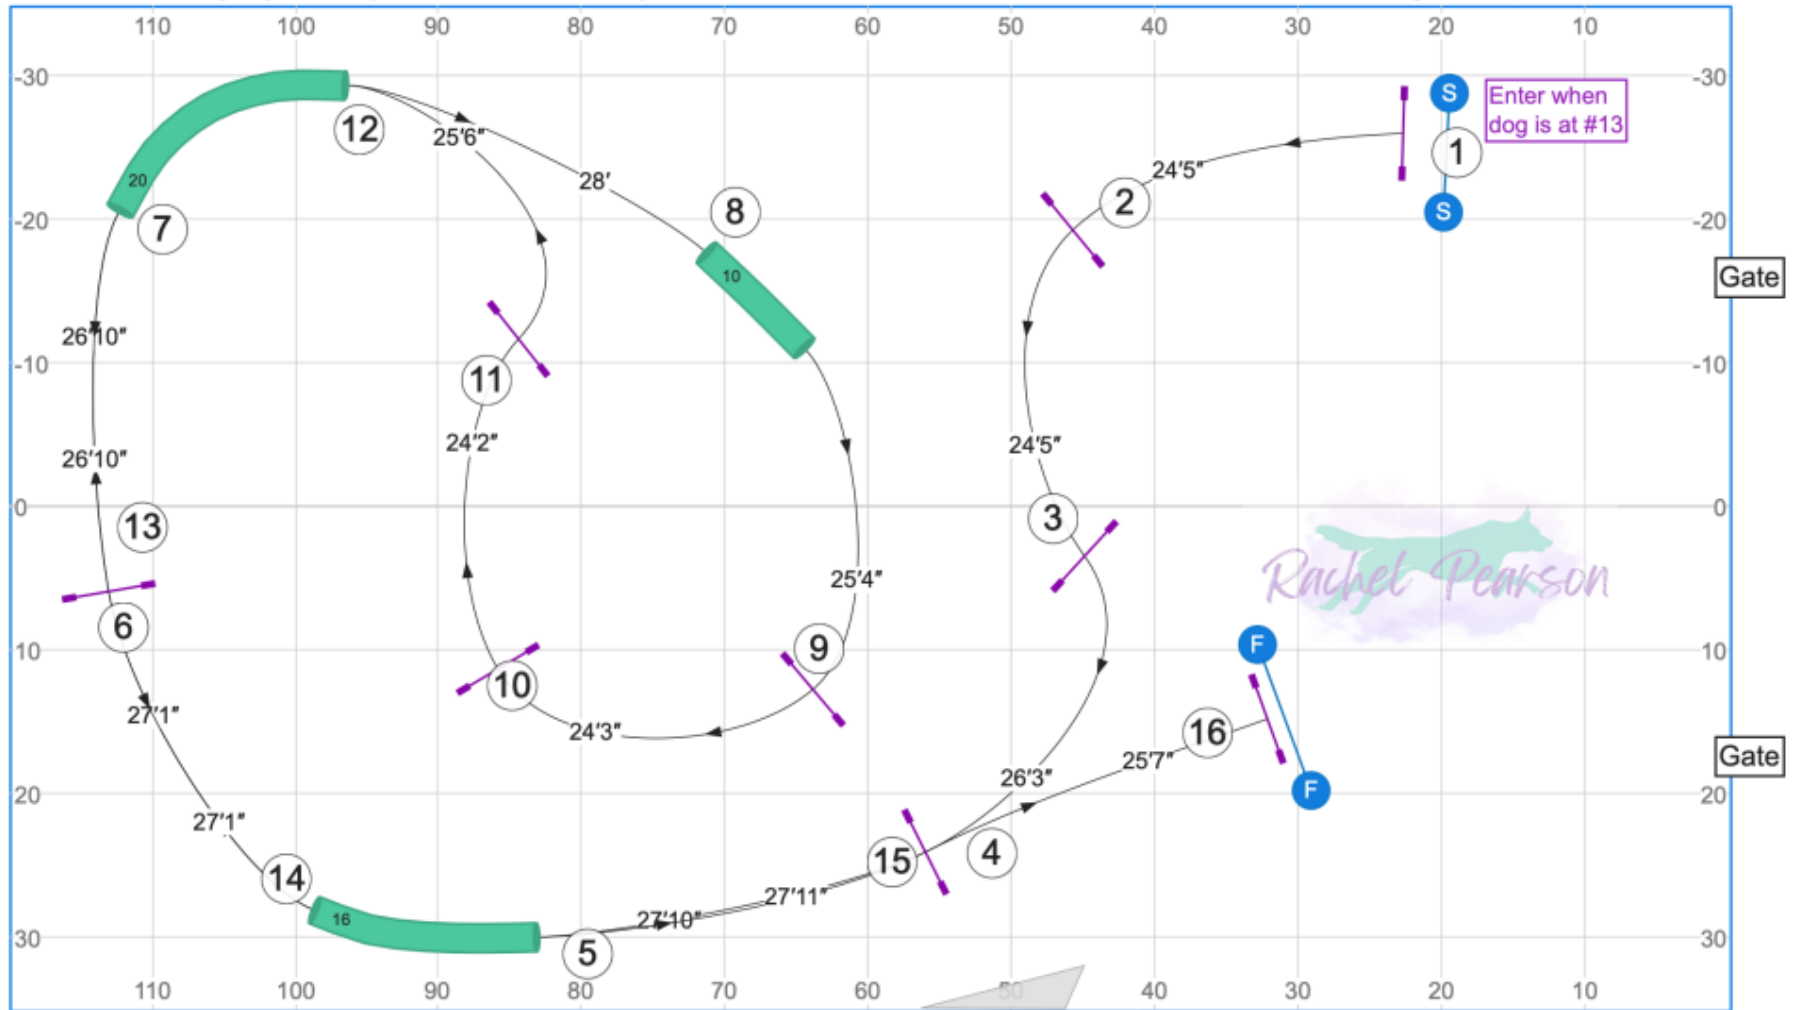

Rachel Pearson

Sen/Champ Speedstakes 2

Course map is only an approximation

www.smarteragility.com

UKI Agility Facility

Sunday, March 15, 2026

Rachel Pearson

Beg/Nov Speedstakes 2

Course map is only an approximation

www.smarteragility.com

UKI Agility Facility

Sunday, March 15, 2026

Rachel Pearson

Sen/Champ Jumping

Course map is only an approximation

www.smarteragility.com