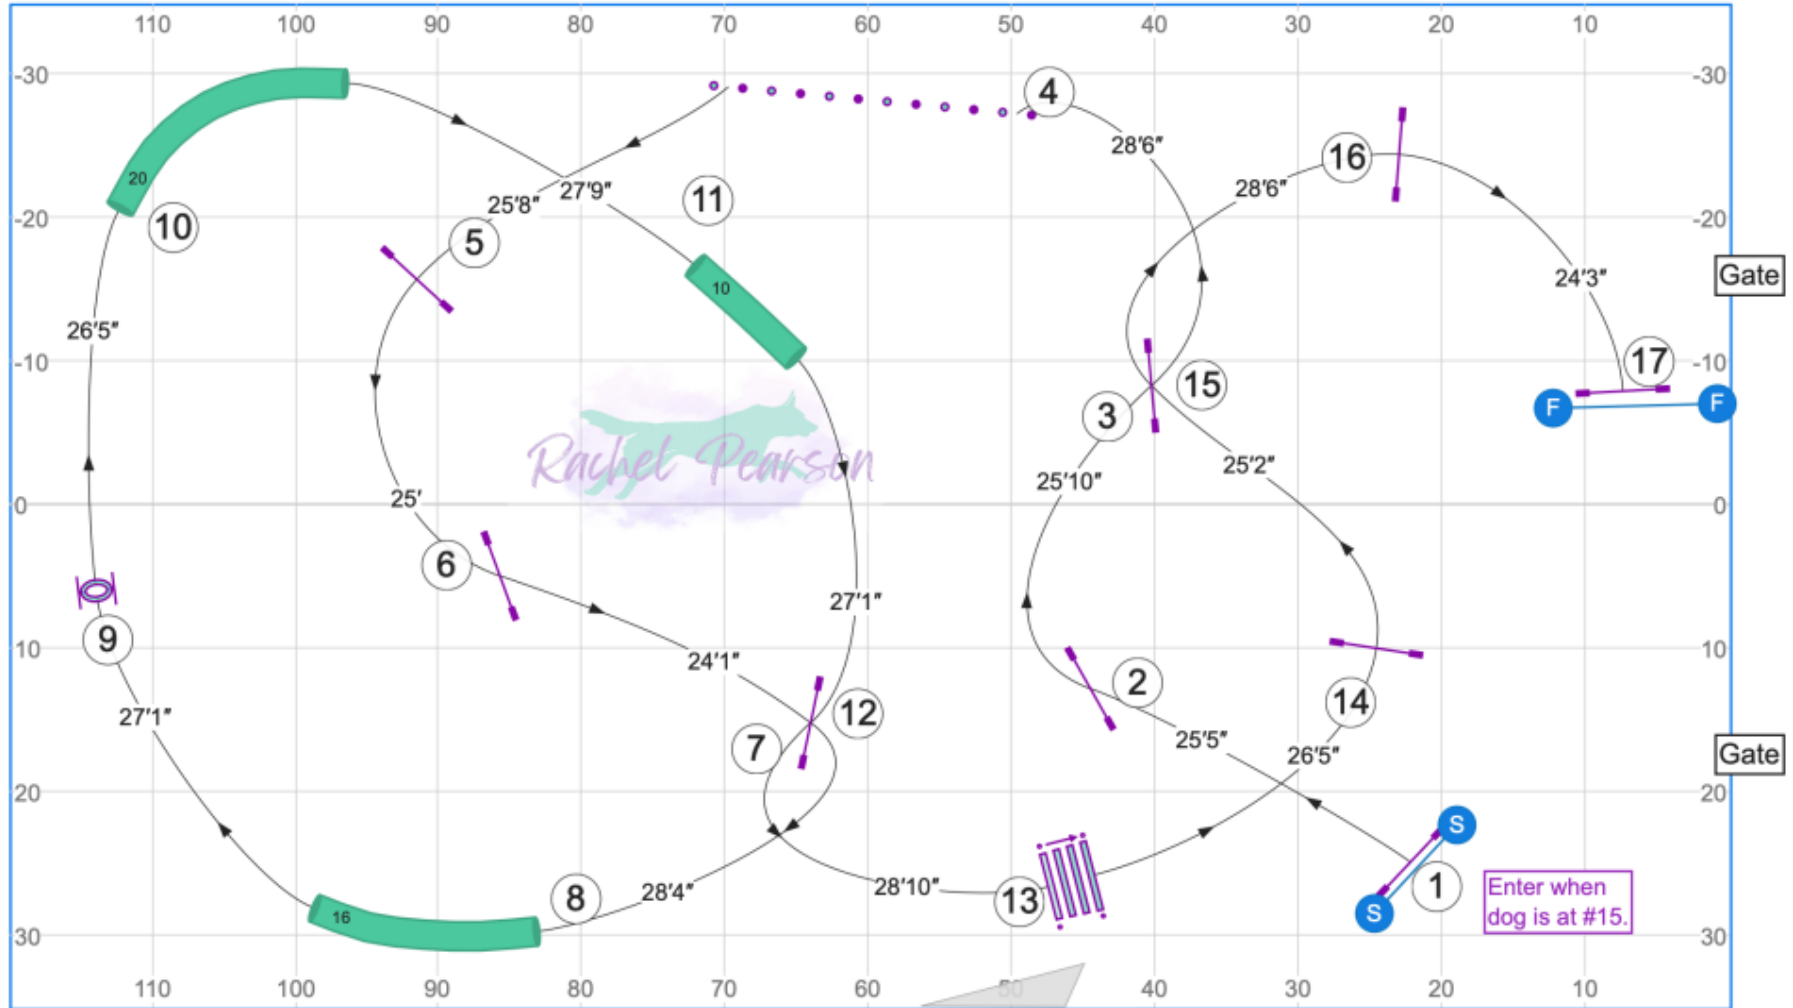

Course map is only an approximation

www.smarteragility.com

UKI Agility Facility

Sunday, March 15, 2026

Rachel Pearson

Sen/Champ Jumping

Course map is only an approximation

www.smarteragility.com