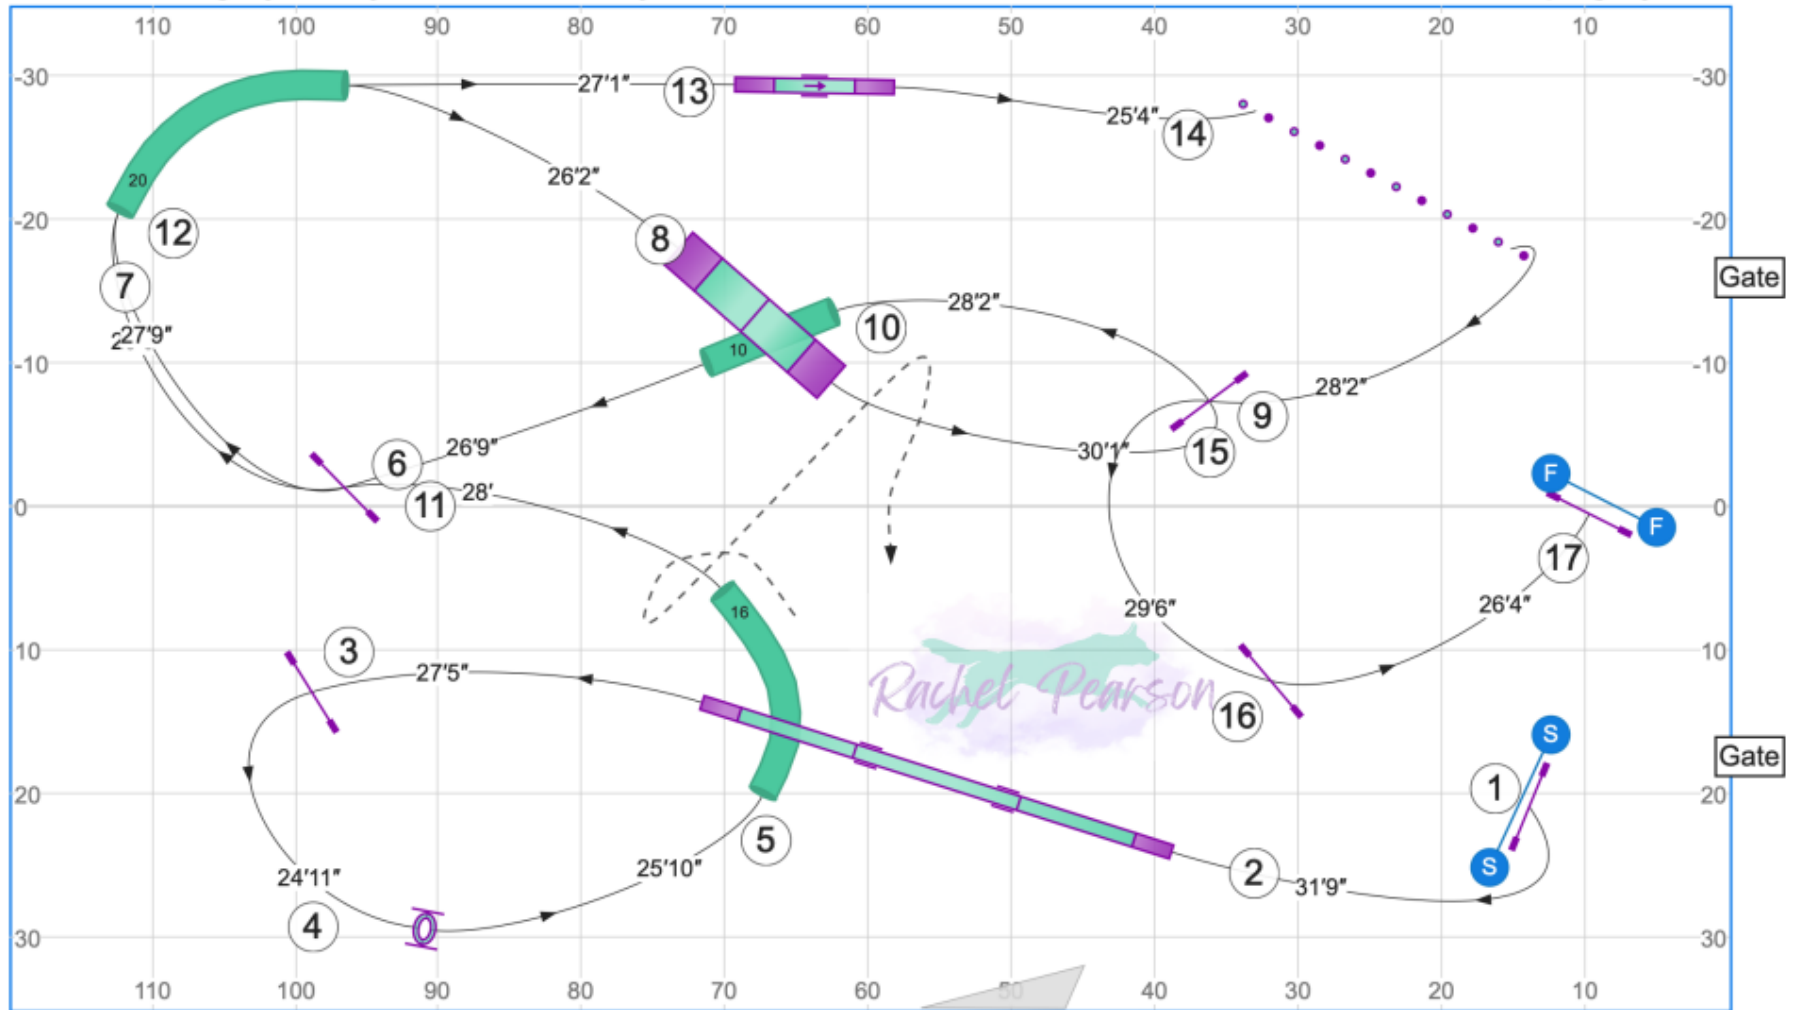

Course map is only an approximation

www.smarteragility.com

UKI Agility Facility

Sunday, March 15, 2026

Rachel Pearson

Sen/Champ Jumping

Course map is only an approximation

www.smarteragility.com

UKI Agility Facility

Sunday, March 15, 2026

Rachel Pearson

Beg/Nov Jumping

Course map is only an approximation

www.smarteragility.com

UKI Agility Facility

Sunday, March 15, 2026

Rachel Pearson

Sen/Champ Agility

Course map is only an approximation

www.smarteragility.com

UKI Agility Facility

Sunday, March 15, 2026

Rachel Pearson

Beg/Nov Agility