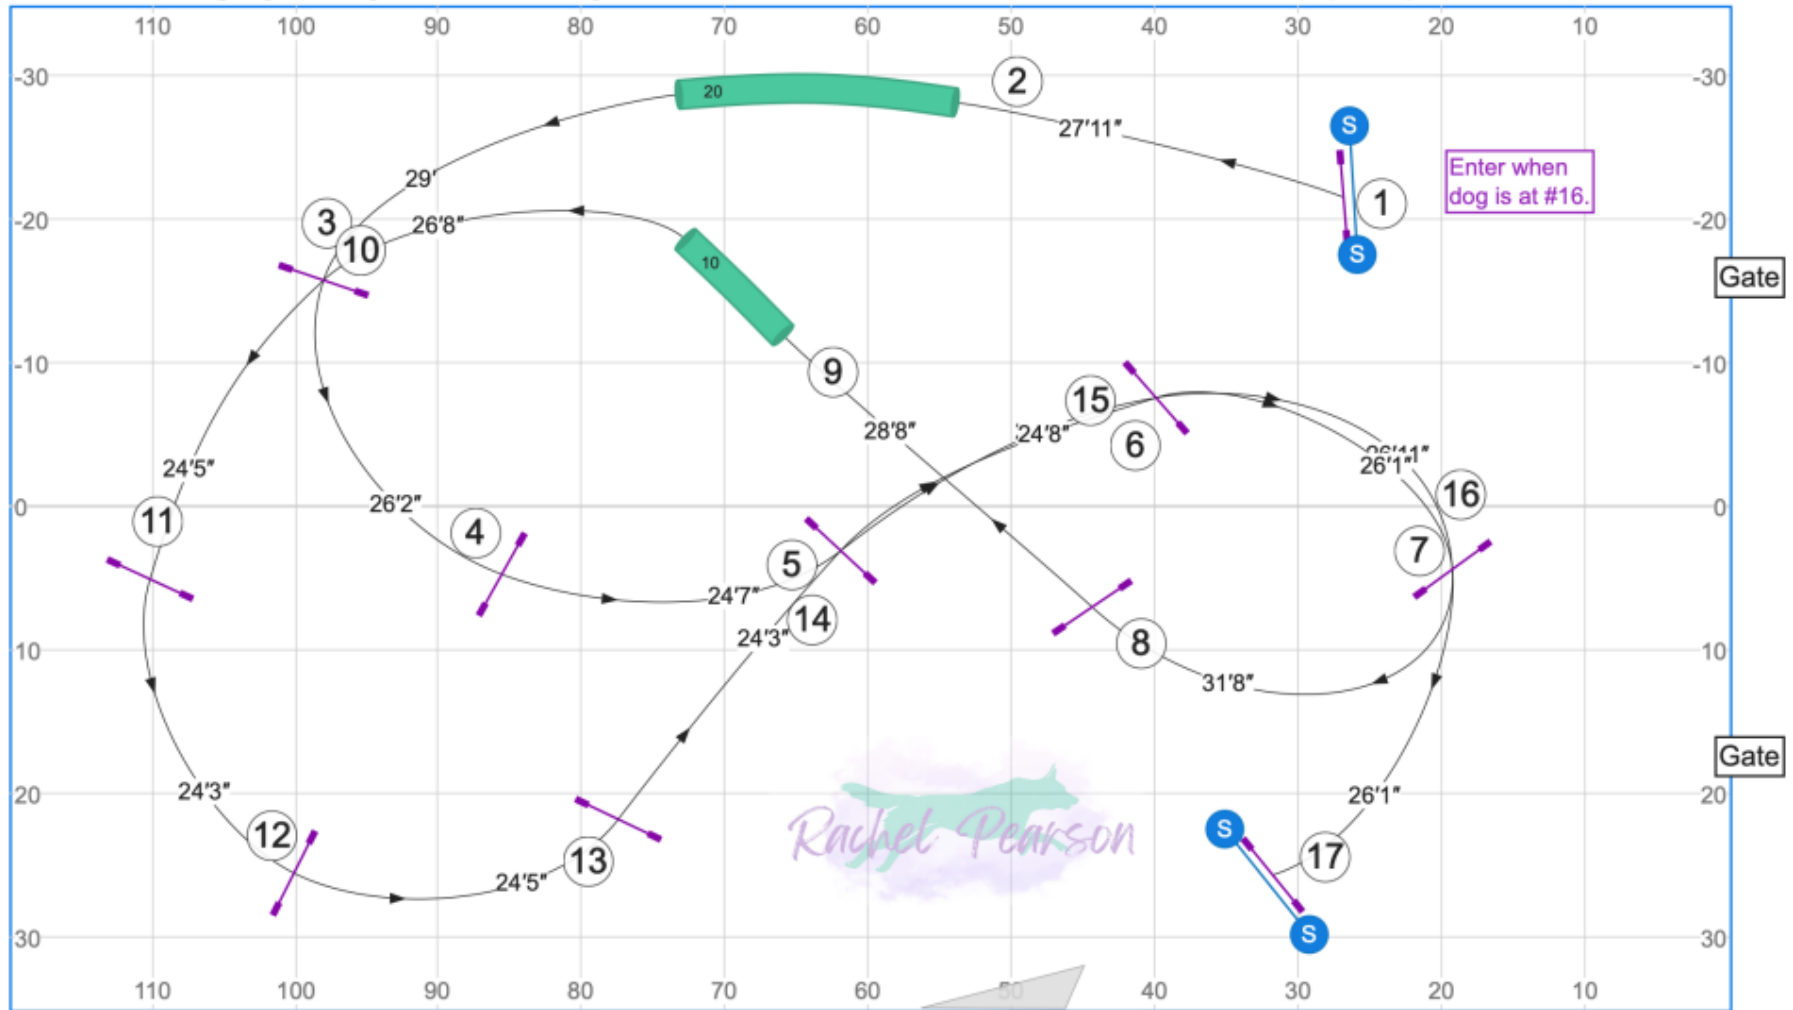

UKI Agility Facility

Sunday, March 15, 2026

Rachel Pearson

Open Speedstakes

Course map is only an approximation

www.smarteragility.com

UKI Agility Facility

Sunday, March 15, 2026

Rachel Pearson

Sen/Champ Speedstakes 2

Course map is only an approximation

www.smarteragility.com

UKI Agility Facility

Sunday, March 15, 2026

Rachel Pearson

Beg/Nov Speedstakes 2

Course map is only an approximation

www.smarteragility.com

UKI Agility Facility

Sunday, March 15, 2026

Rachel Pearson

Sen/Champ Jumping

Course map is only an approximation

www.smarteragility.com