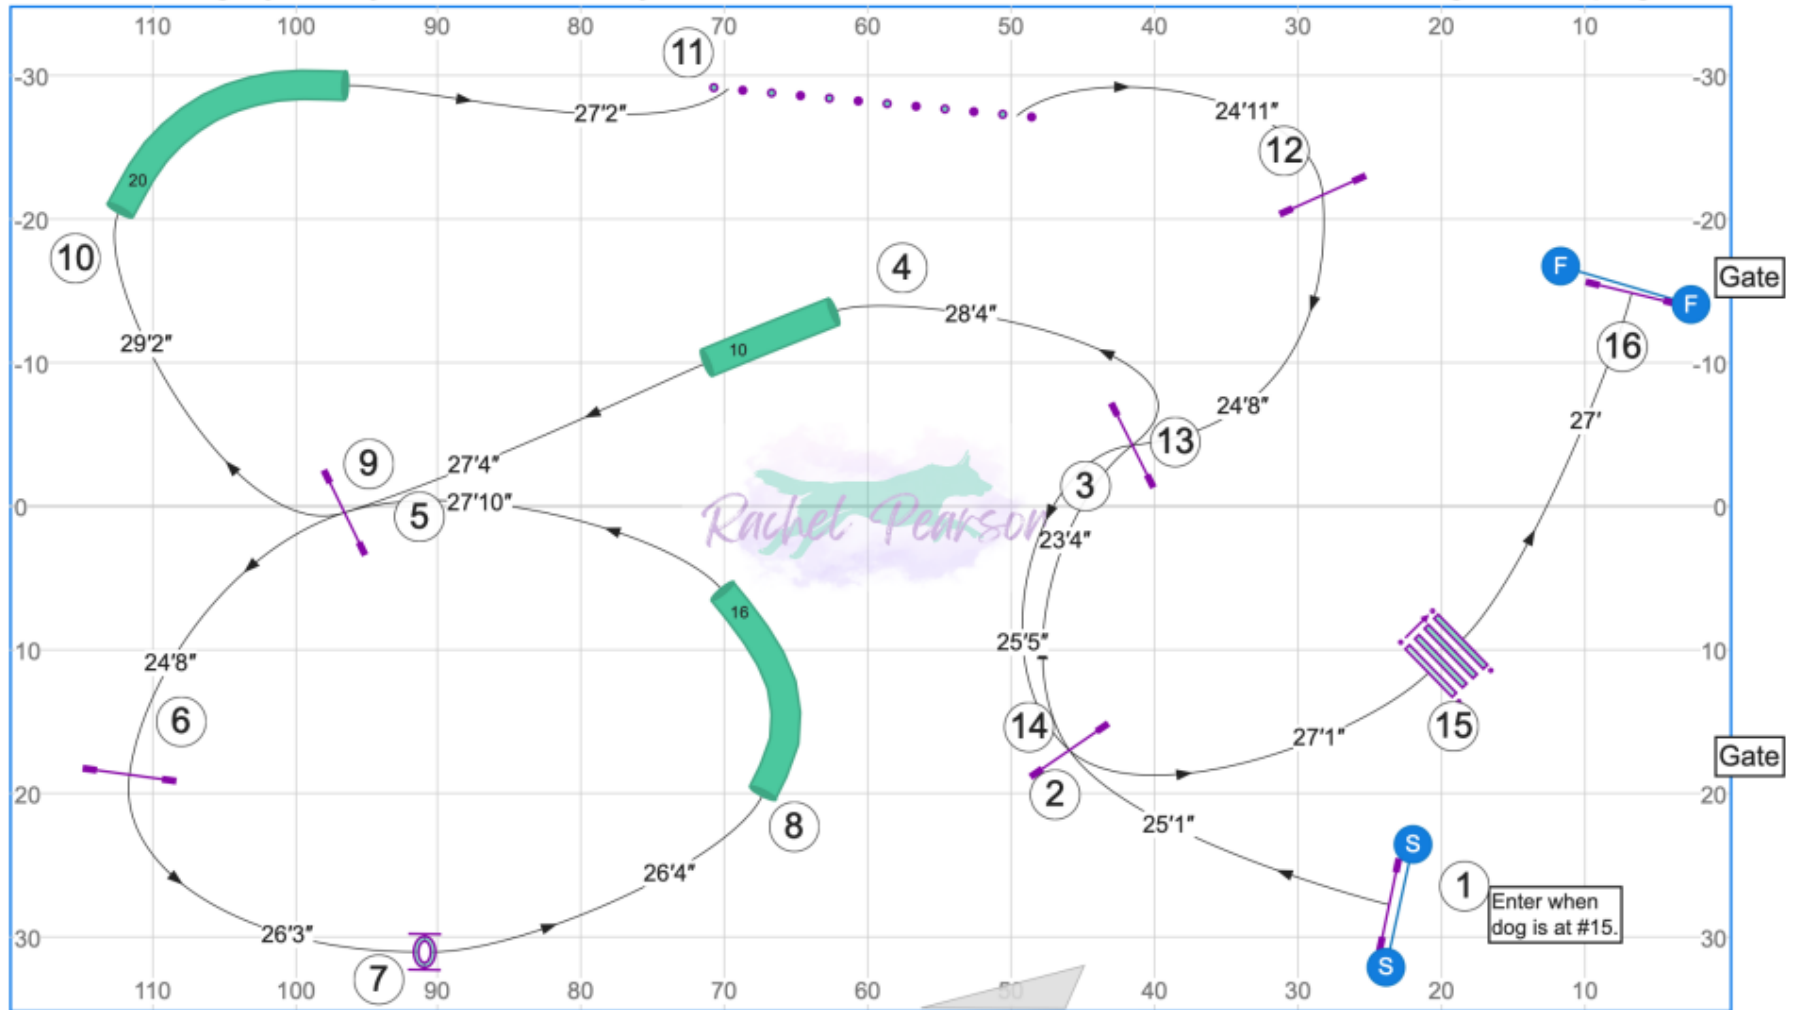

Course map is only an approximation

www.smarteragility.com

UKI Agility Facility

Sunday, March 15, 2026

Rachel Pearson

Sen/Champ Jumping

Course map is only an approximation

www.smarteragility.com

UKI Agility Facility

Sunday, March 15, 2026

Rachel Pearson

Beg/Nov Jumping

Course map is only an approximation

www.smarteragility.com

UKI Agility Facility

Sunday, March 15, 2026