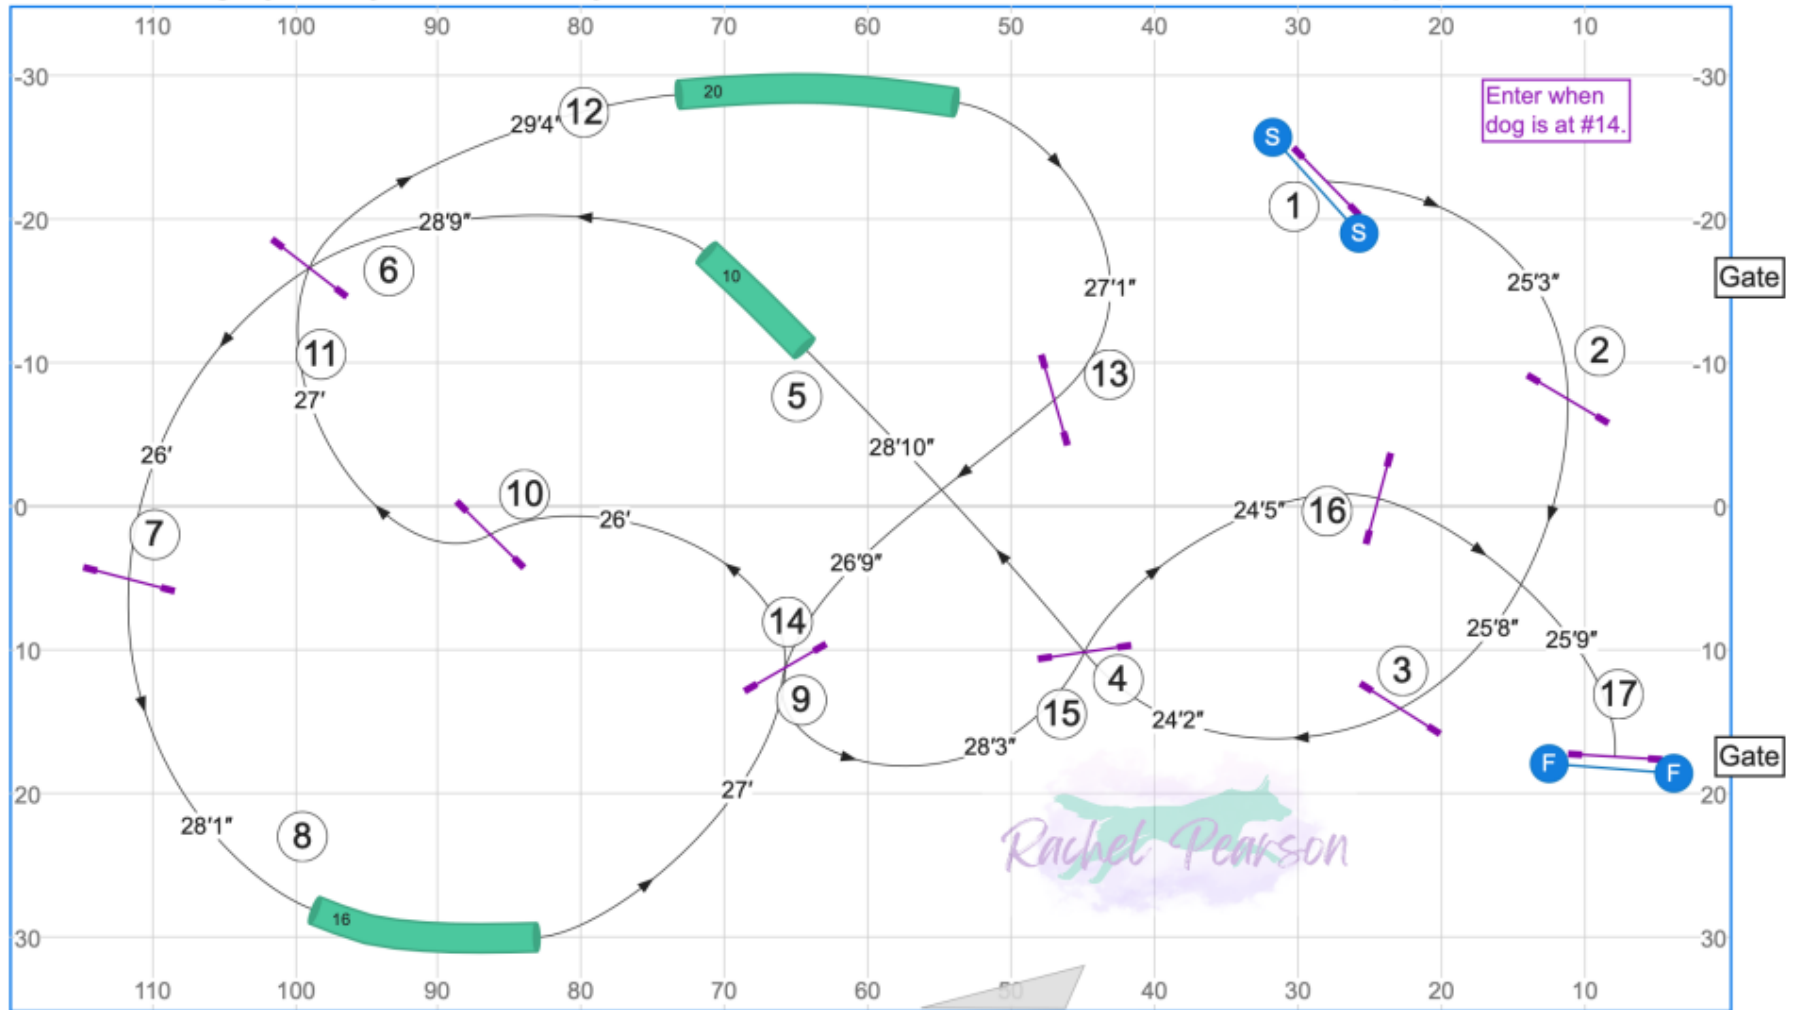

UKI Agility Facility

Sunday, March 15, 2026

Rachel Pearson

Open Speedstakes

Course map is only an approximation

www.smarteragility.com

UKI Agility Facility

Sunday, March 15, 2026

Rachel Pearson

Sen/Champ Speedstakes 2

Course map is only an approximation

www.smarteragility.com

UKI Agility Facility

Sunday, March 15, 2026

Rachel Pearson

Beg/Nov Speedstakes 2

Course map is only an approximation

www.smarteragility.com

UKI Agility Facility

Sunday, March 15, 2026

Rachel Pearson

Sen/Champ Jumping

Course map is only an approximation

www.smarteragility.com