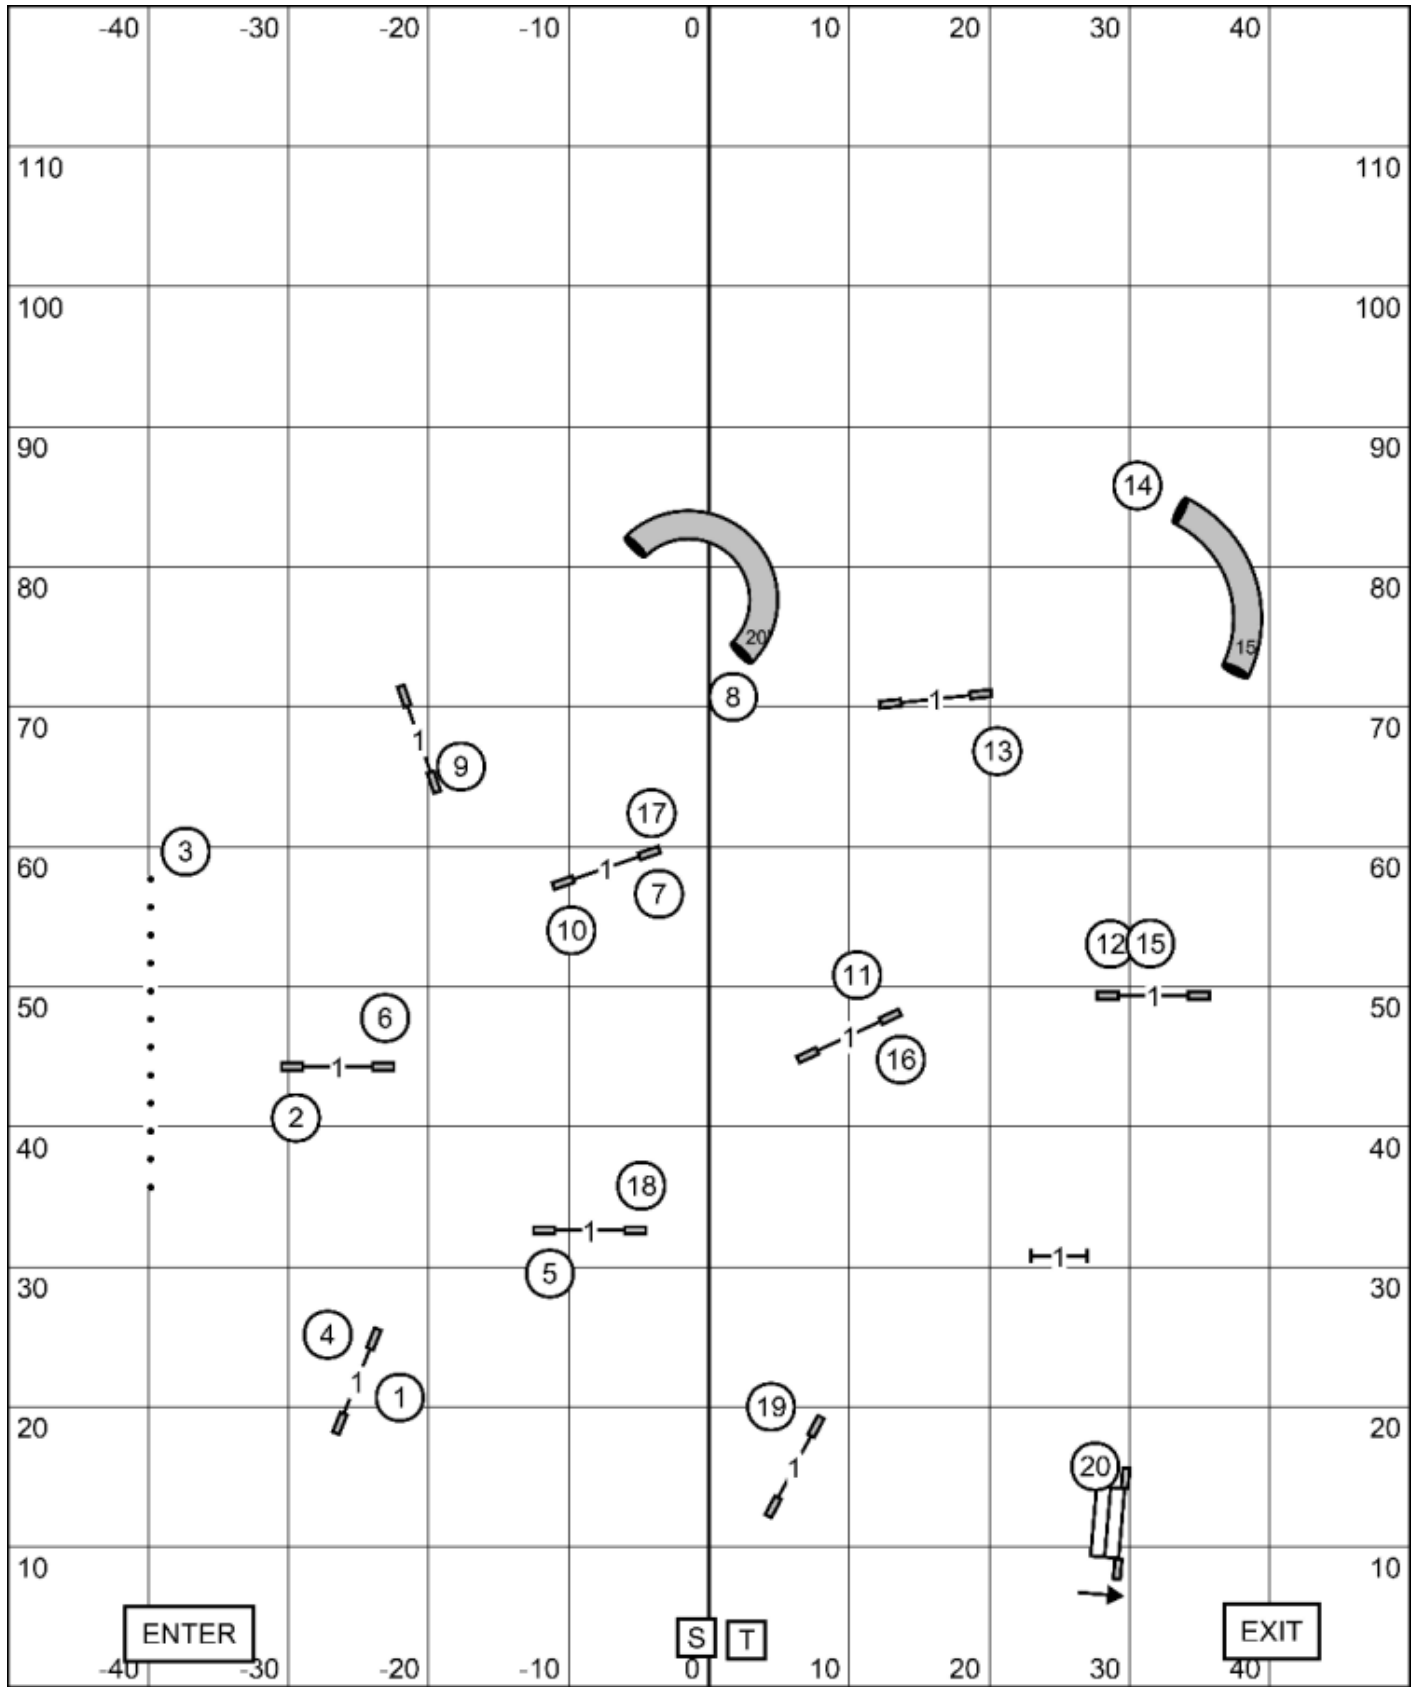

All obstacles are bidirectional except 4 and 10 (teeter).

Send:
 Novice: 5 - 6, in flow, solid line to dotted line.
 Open: 4 - 5, in flow, dashed line to solid line.
 Excellent / Master: 4 - 5 - 6, in flow, solid line.

Points required:
 Novice: 50*
 Open: 55*
 Ex / Mas: 60*
 *Must include 20-pt
 send bonus

Finish jump is live at all times.

FAST All Levels
 Agility Club of Aiken County
 March 21, 2026
 Jeff Boyer

41 sec - P4"
 38 sec - 8", P8", P12"
 35 sec - 12", 16", P16", P20"
 32 sec - 20", 24", 24"C

EXCELLENT / MASTER STANDARD

Agility Club of Aiken County
 March 21, 2026
 Jeff Boyer

Enter when previous dog at Weaves.

OPEN STANDARD

Agility Club of Aiken County
 March 21, 2026
 Jeff Boyer

Enter when previous dog at Triple Jump.

NOVICE STANDARD

Agility Club of Aiken County
 March 21, 2026
 Jeff Boyer

Enter when previous
 dog at Jump #14.

Enter when previous dog at Jump #19.

PREMIER JWW
 Agility Club of Aiken County
 March 21, 2026
 Jeff Boyer