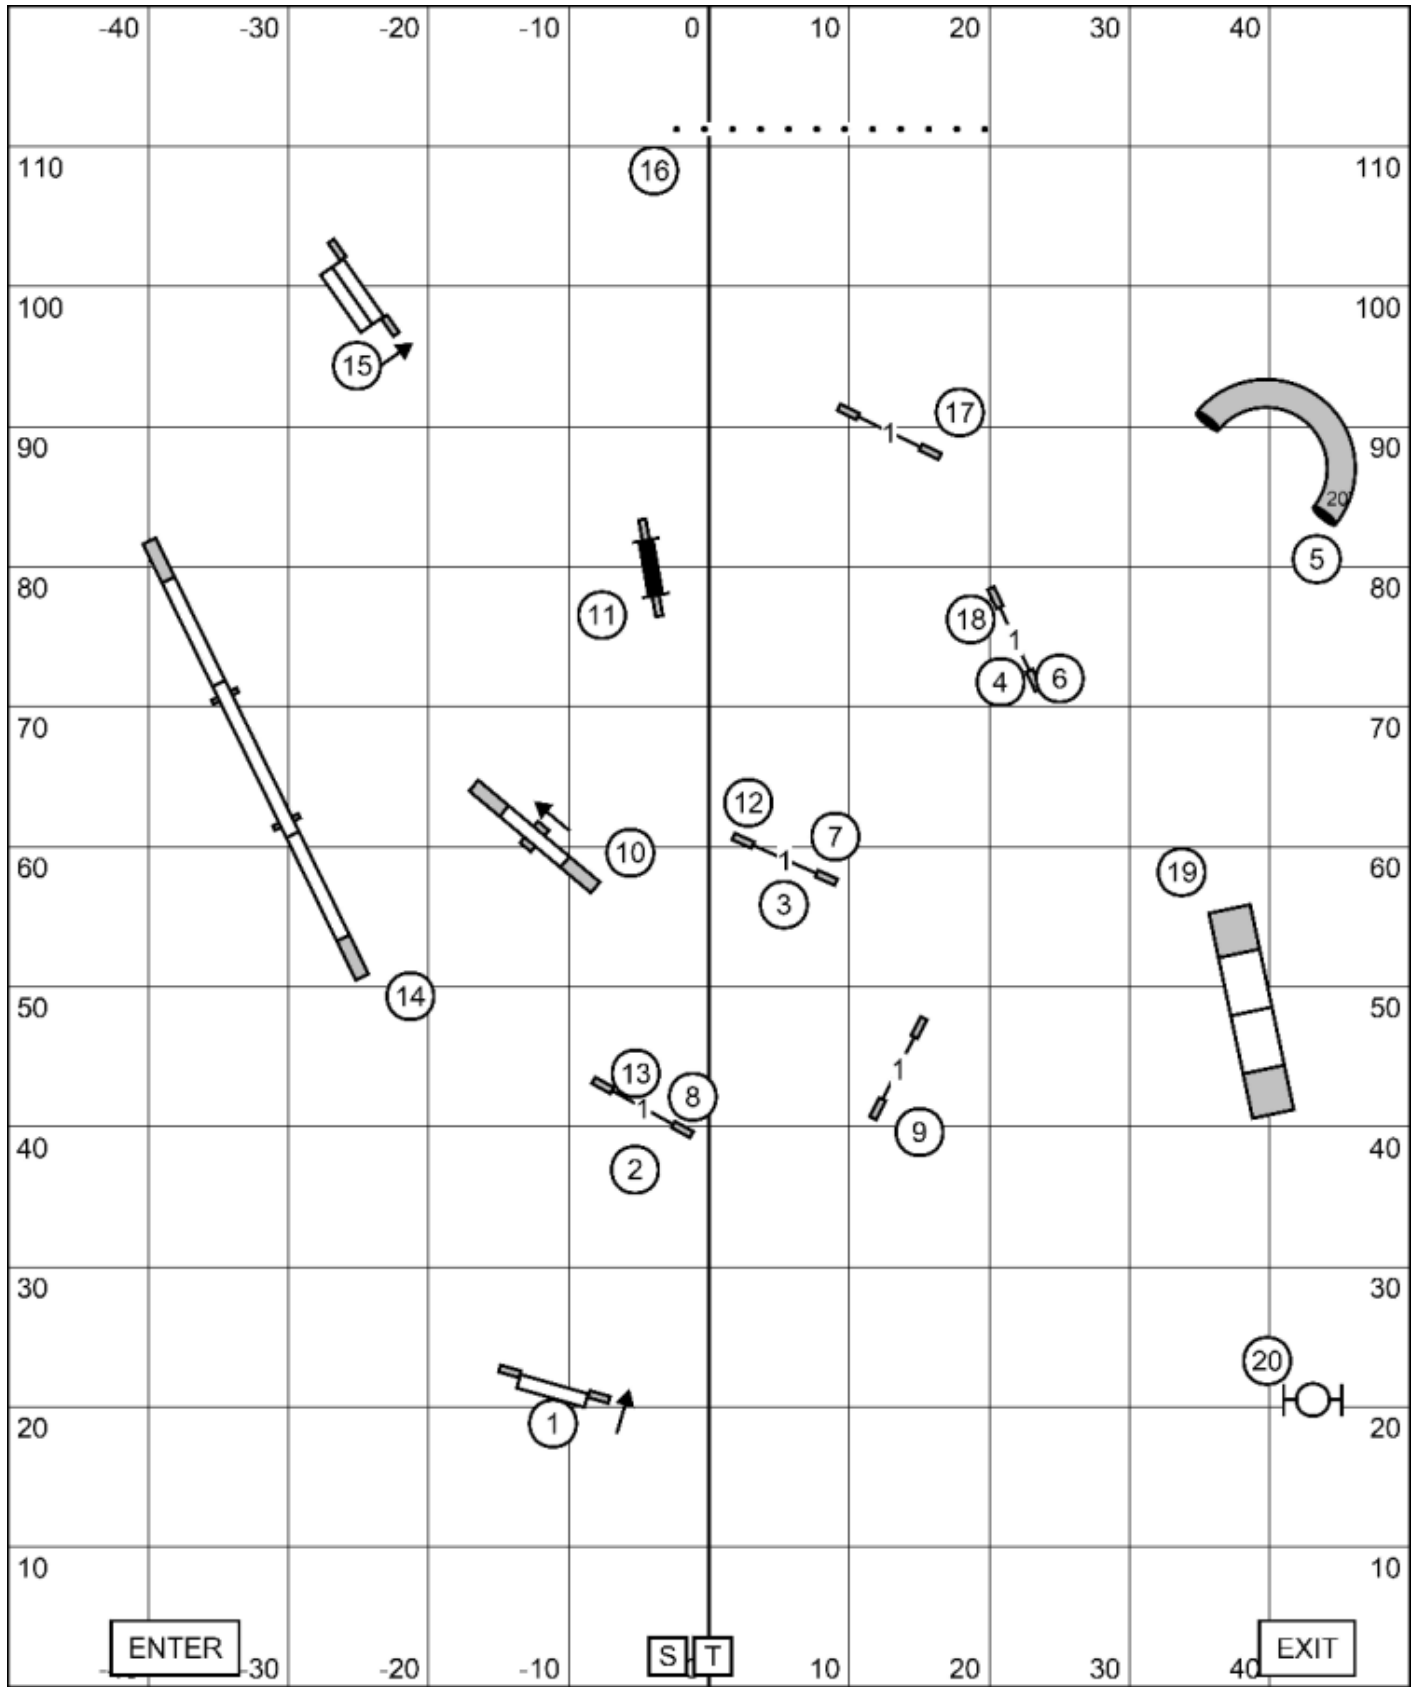

All obstacles are bidirectional except 4 and 10 (teeter).

Send:
 Novice: 5 - 6, in flow, solid line to dotted line.
 Open: 4 - 5, in flow, dashed line to solid line.
 Excellent / Master: 4 - 5 - 6, in flow, solid line.

Points required:
 Novice: 50*
 Open: 55*
 Ex / Mas: 60*
 *Must include 20-pt
 send bonus

Finish jump is live at all times.

FAST All Levels
 Agility Club of Aiken County
 March 21, 2026
 Jeff Boyer

41 sec - P4"
 38 sec - 8", P8", P12"
 35 sec - 12", 16", P16", P20"
 32 sec - 20", 24", 24"C

EXCELLENT / MASTER STANDARD

Agility Club of Aiken County
 March 21, 2026
 Jeff Boyer

Enter when previous dog at Weaves.

OPEN STANDARD

Agility Club of Aiken County
 March 21, 2026
 Jeff Boyer

Enter when previous dog at Triple Jump.

NOVICE STANDARD

Agility Club of Aiken County
 March 21, 2026
 Jeff Boyer

Enter when previous
 dog at Jump #14.

Enter when previous dog at Jump #19.

PREMIER JWW
 Agility Club of Aiken County
 March 21, 2026
 Jeff Boyer