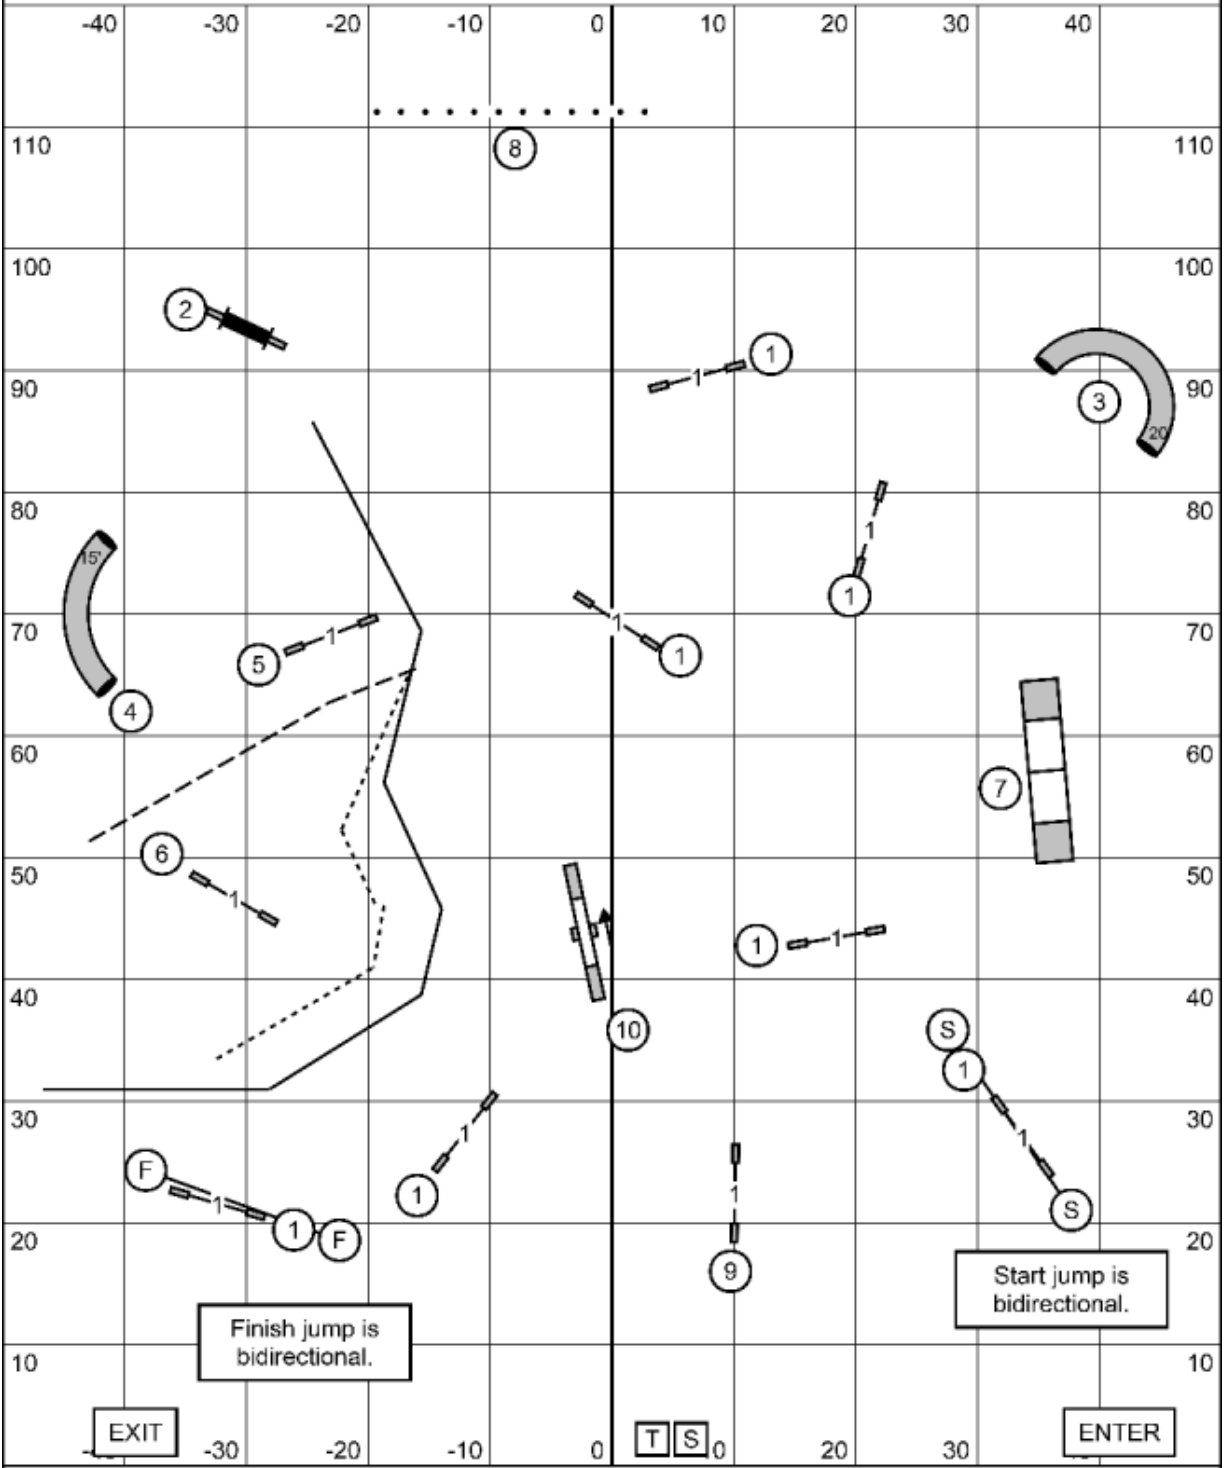

All obstacles are bidirectional except 4 and 10 (teeter).

Send:
 Novice: 5 - 6, in flow, solid line to dotted line.
 Open: 4 - 5, in flow, dashed line to solid line.
 Excellent / Master: 4 - 5 - 6, in flow, solid line.

Points required:
 Novice: 50*
 Open: 55*
 Ex / Mas: 60*
 *Must include 20-pt
 send bonus

Finish jump is live at all times.

FAST All Levels
 Agility Club of Aiken County
 March 21, 2026
 Jeff Boyer

41 sec - P4"
 38 sec - 8", P8", P12"
 35 sec - 12", 16", P16", P20"
 32 sec - 20", 24", 24"C

EXCELLENT / MASTER STANDARD

Agility Club of Aiken County
 March 21, 2026
 Jeff Boyer

Enter when previous dog at Weaves.

OPEN STANDARD

Agility Club of Aiken County
 March 21, 2026
 Jeff Boyer

Enter when previous dog at Triple Jump.

NOVICE STANDARD

Agility Club of Aiken County
 March 21, 2026
 Jeff Boyer

Enter when previous
 dog at Jump #14.

Enter when previous dog at Jump #19.

PREMIER JWW
 Agility Club of Aiken County
 March 21, 2026
 Jeff Boyer