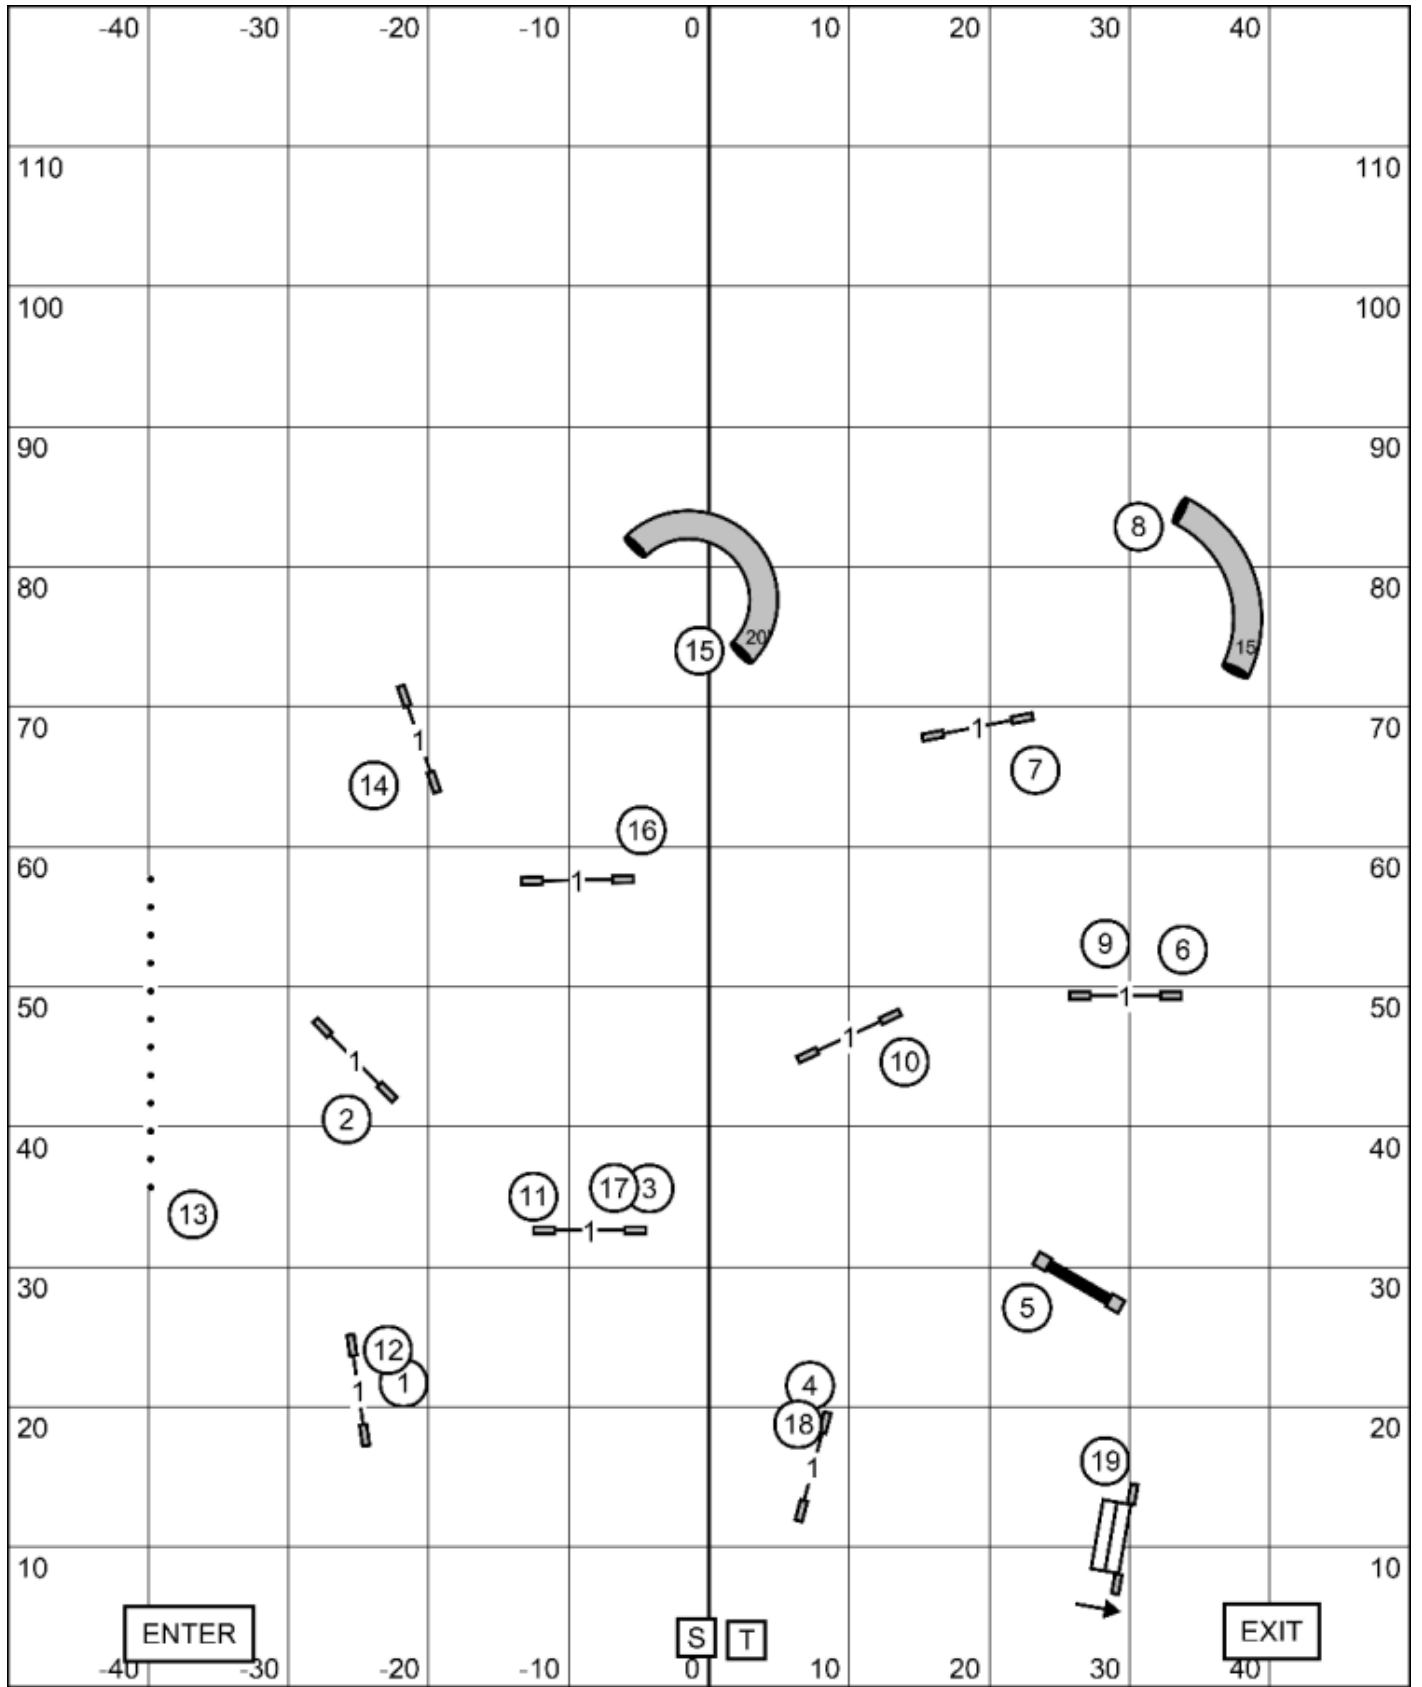

All obstacles are bidirectional except 4 and 10 (teeter).

Send:
 Novice: 5 - 6, in flow, solid line to dotted line.
 Open: 4 - 5, in flow, dashed line to solid line.
 Excellent / Master: 4 - 5 - 6, in flow, solid line.

NOVICE STANDARD

Agility Club of Aiken County
 March 21, 2026
 Jeff Boyer

Enter when previous
 dog at Jump #14.

Enter when previous dog at Jump #19.

PREMIER JWW
 Agility Club of Aiken County
 March 21, 2026
 Jeff Boyer