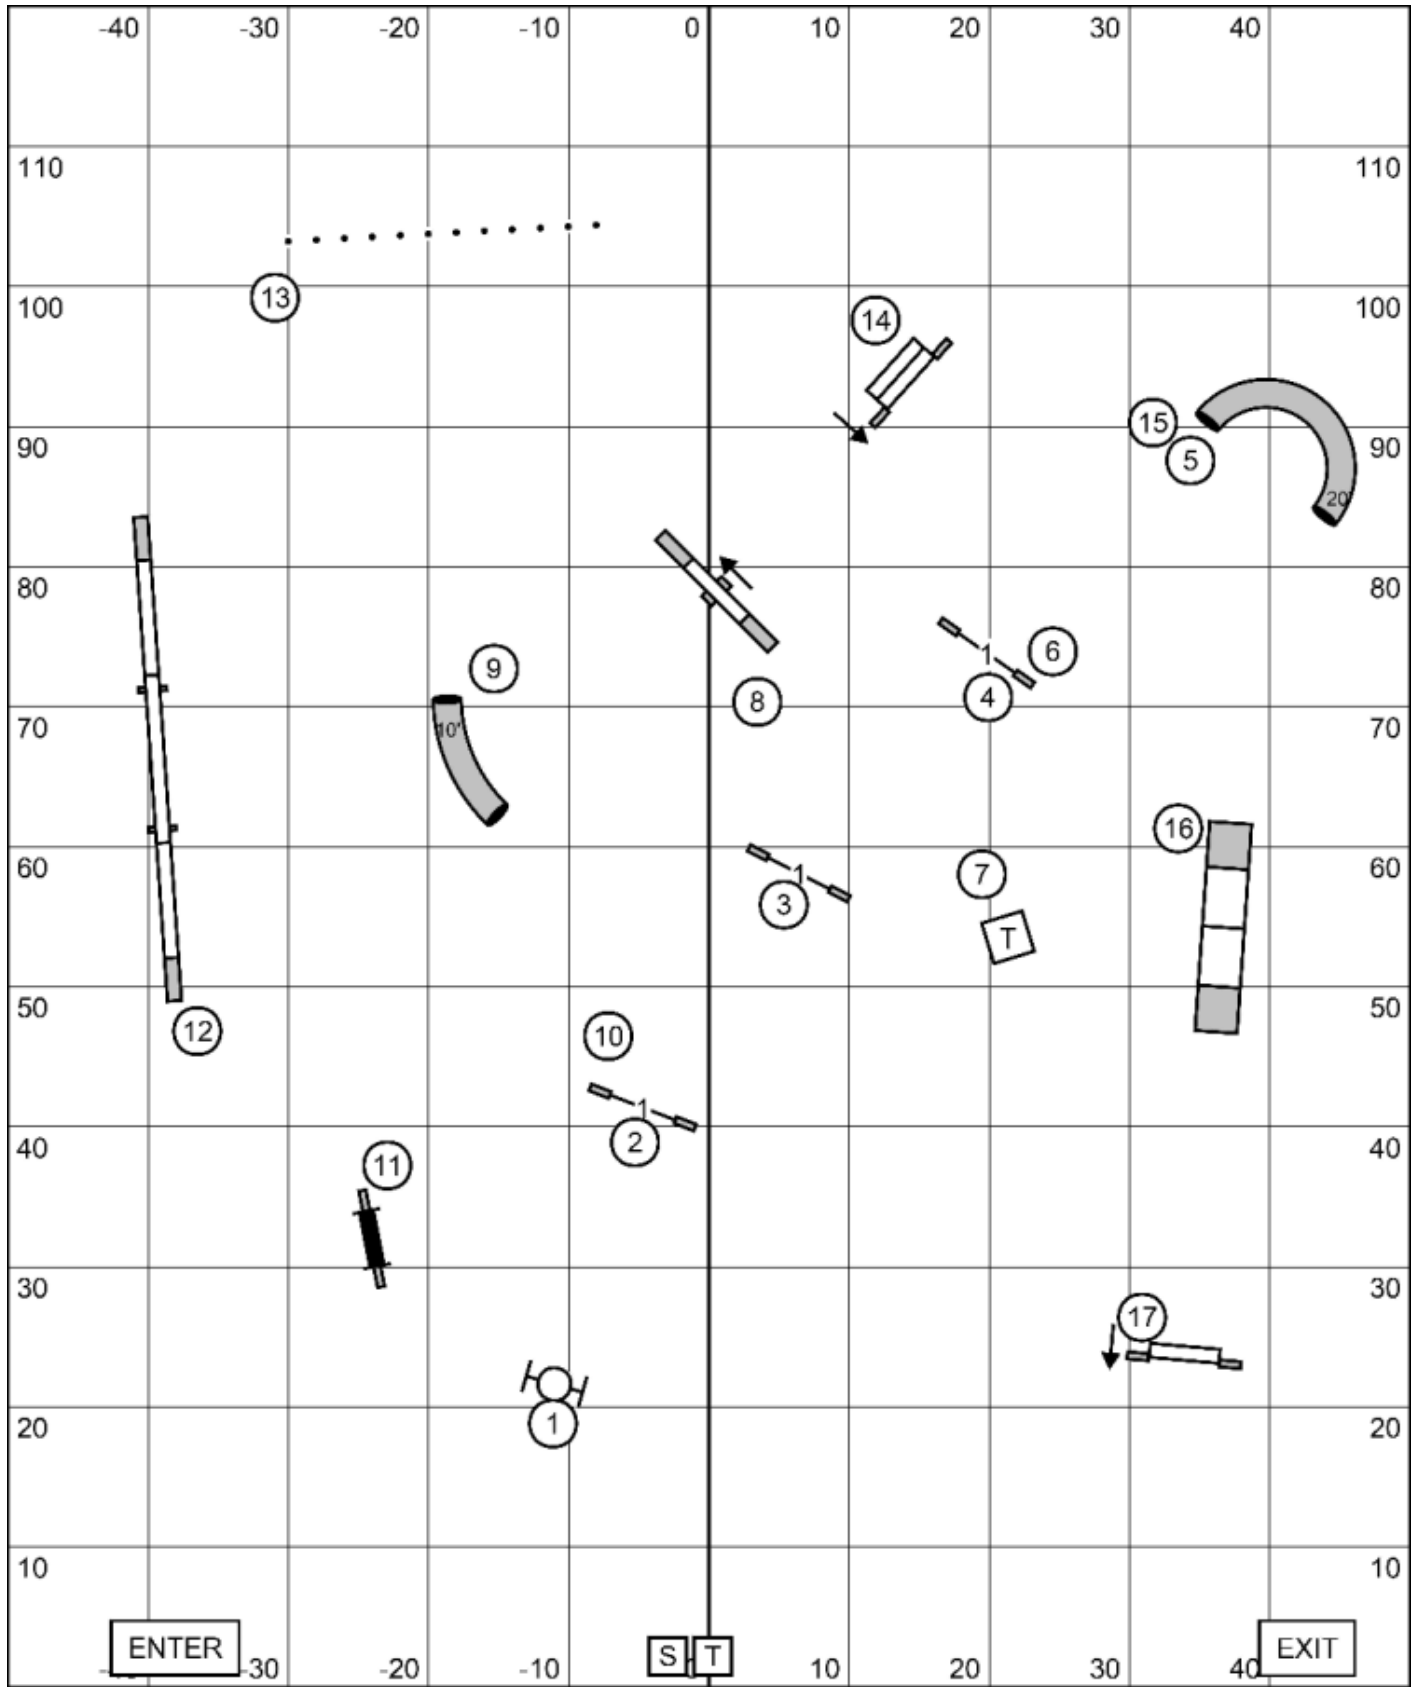

All obstacles are bidirectional except 4 and 10 (teeter).

Send:
 Novice: 5 - 6, in flow, solid line to dotted line.
 Open: 4 - 5, in flow, dashed line to solid line.
 Excellent / Master: 4 - 5 - 6, in flow, solid line.

Points required:
 Novice: 50*
 Open: 55*
 Ex / Mas: 60*
 *Must include 20-pt
 send bonus

Finish jump is live at all times.

FAST All Levels
 Agility Club of Aiken County
 March 21, 2026
 Jeff Boyer

41 sec - P4"
 38 sec - 8", P8", P12"
 35 sec - 12", 16", P16", P20"
 32 sec - 20", 24", 24"C

EXCELLENT / MASTER STANDARD

Agility Club of Aiken County
 March 21, 2026
 Jeff Boyer

Enter when previous dog at Weaves.

OPEN STANDARD

Agility Club of Aiken County
 March 21, 2026
 Jeff Boyer

Enter when previous dog at Triple Jump.