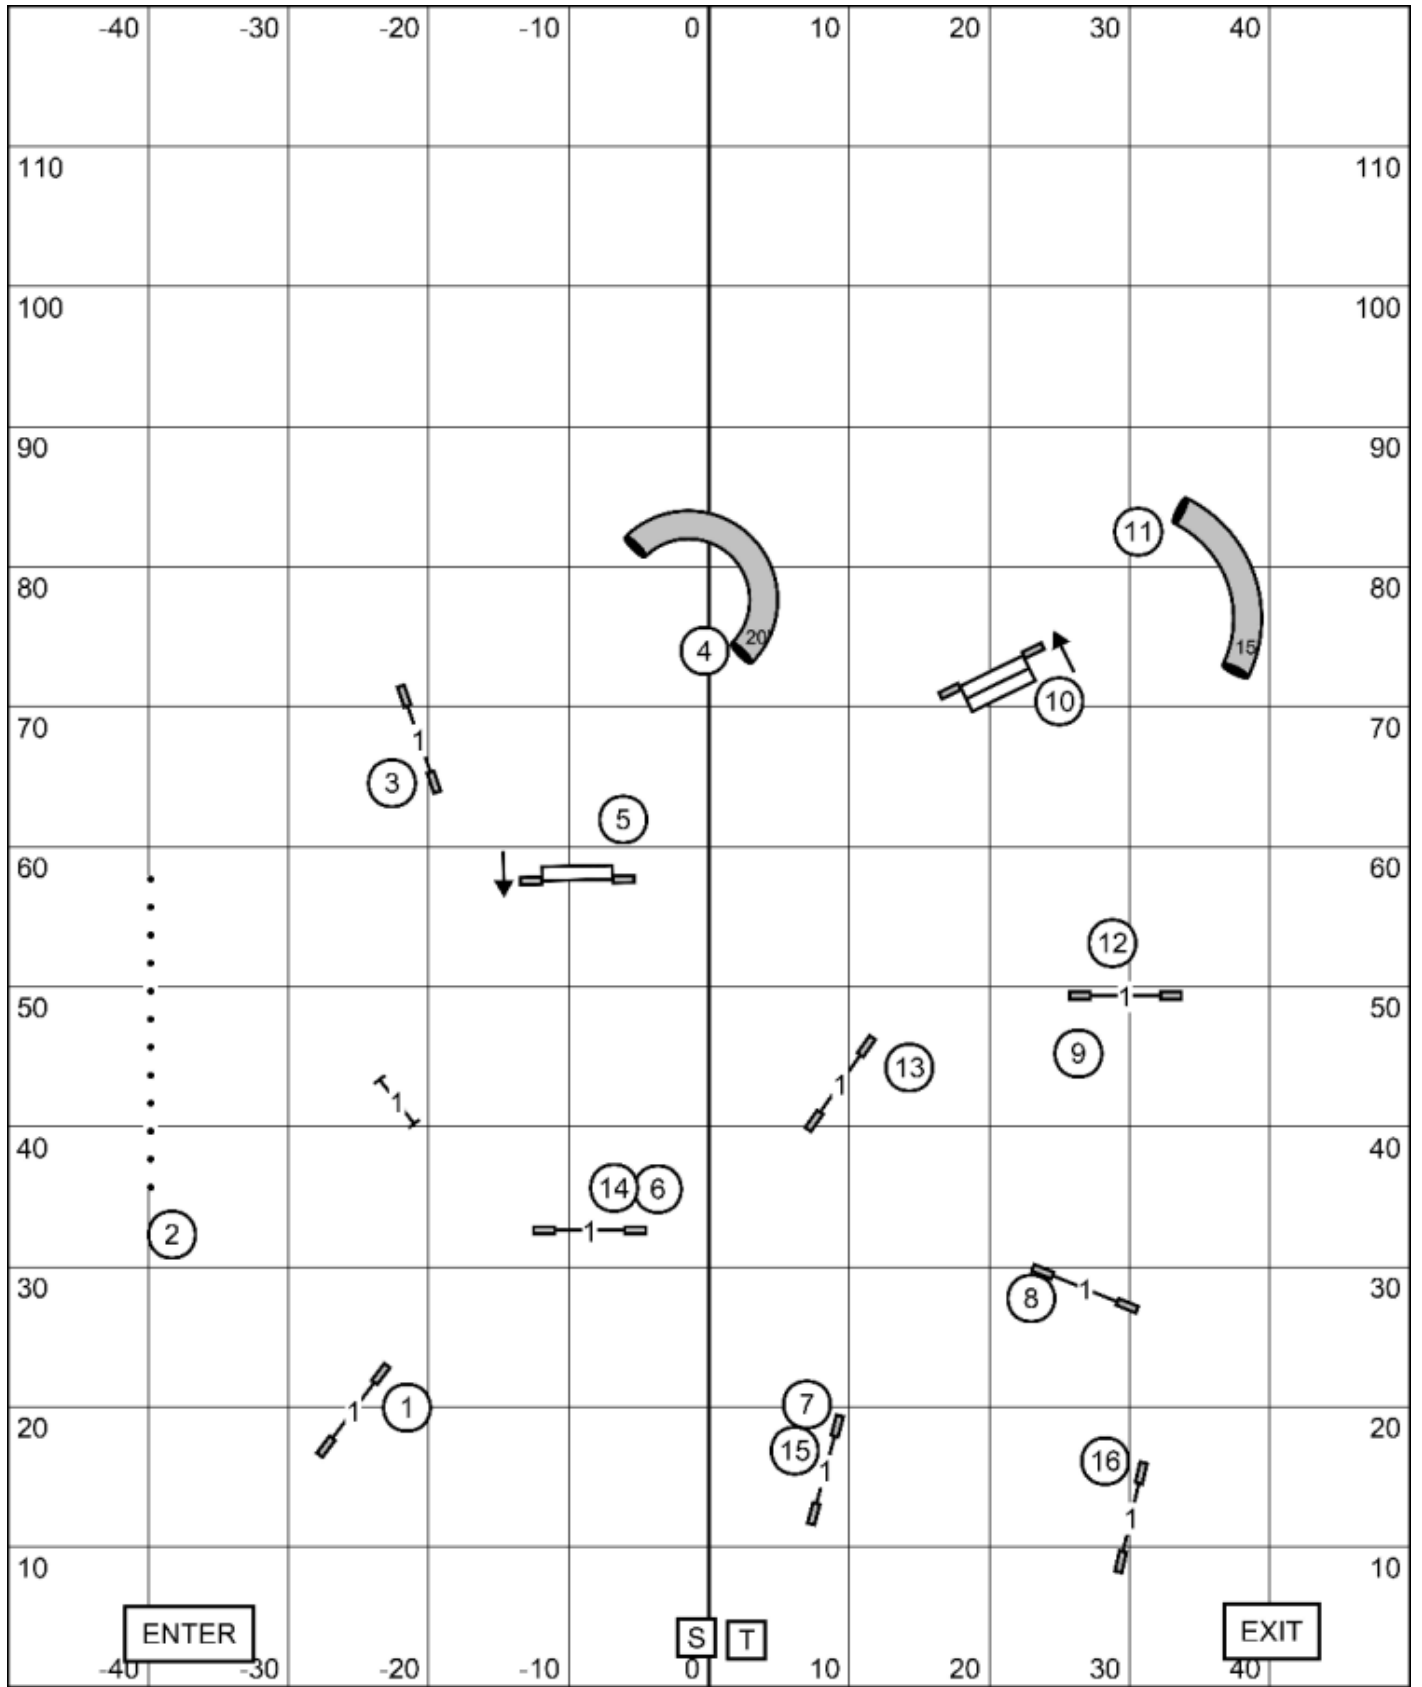

OPEN JWW

Agility Club of Aiken County
March 21, 2026
Jeff Boyer

Enter when previous
dog at Jump #15.