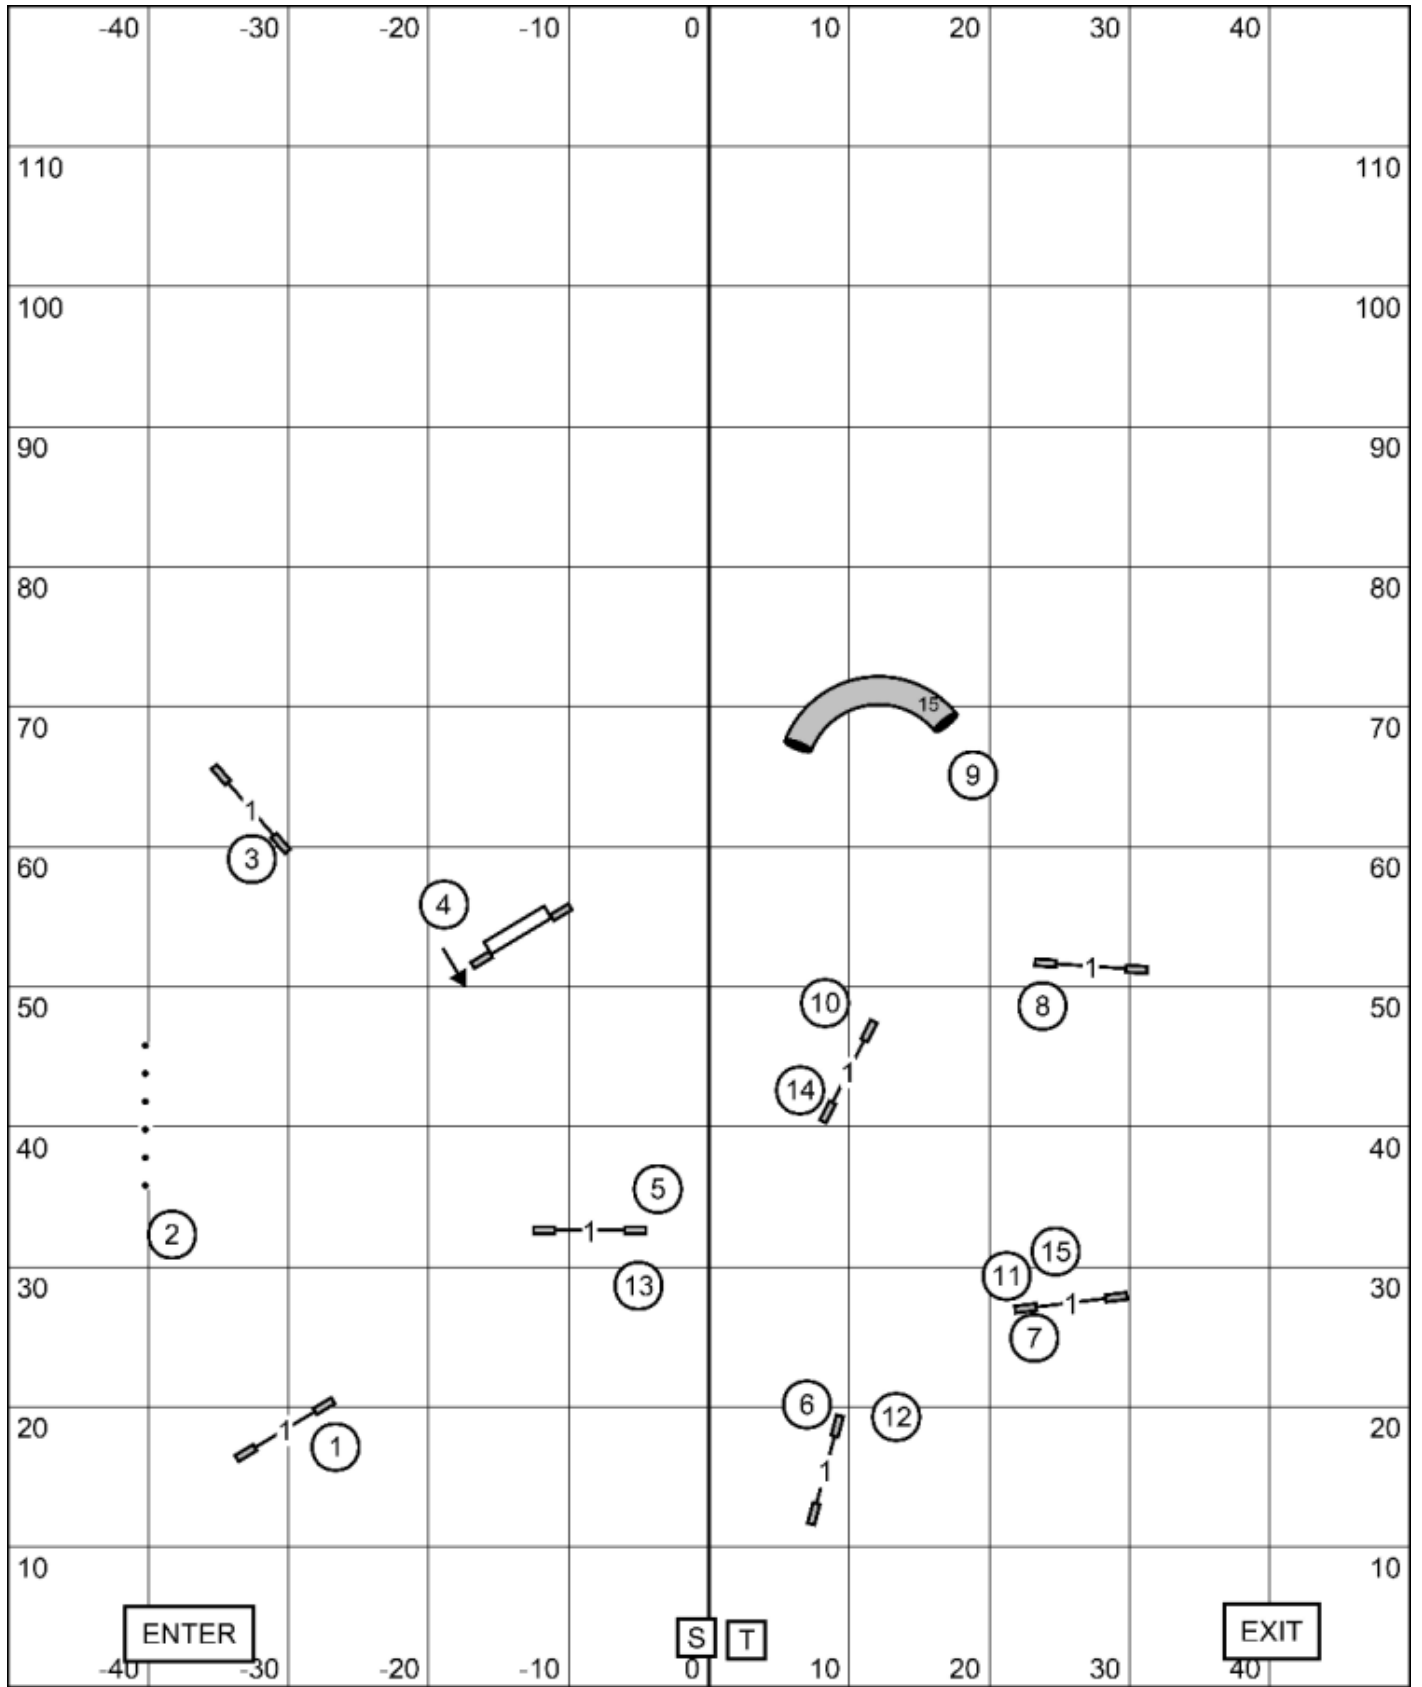

All obstacles are bidirectional except 4 and 10 (teeter).

Send:
 Novice: 5 - 6, in flow, solid line to dotted line.
 Open: 4 - 5, in flow, dashed line to solid line.
 Excellent / Master: 4 - 5 - 6, in flow, solid line.

EXCELLENT / MASTER JWW

Agility Club of Aiken County
 March 21, 2026
 Jeff Boyer

Enter when previous
 dog at Jump #18.

OPEN JWW

Agility Club of Aiken County
 March 21, 2026
 Jeff Boyer

Enter when previous
 dog at Jump #15.