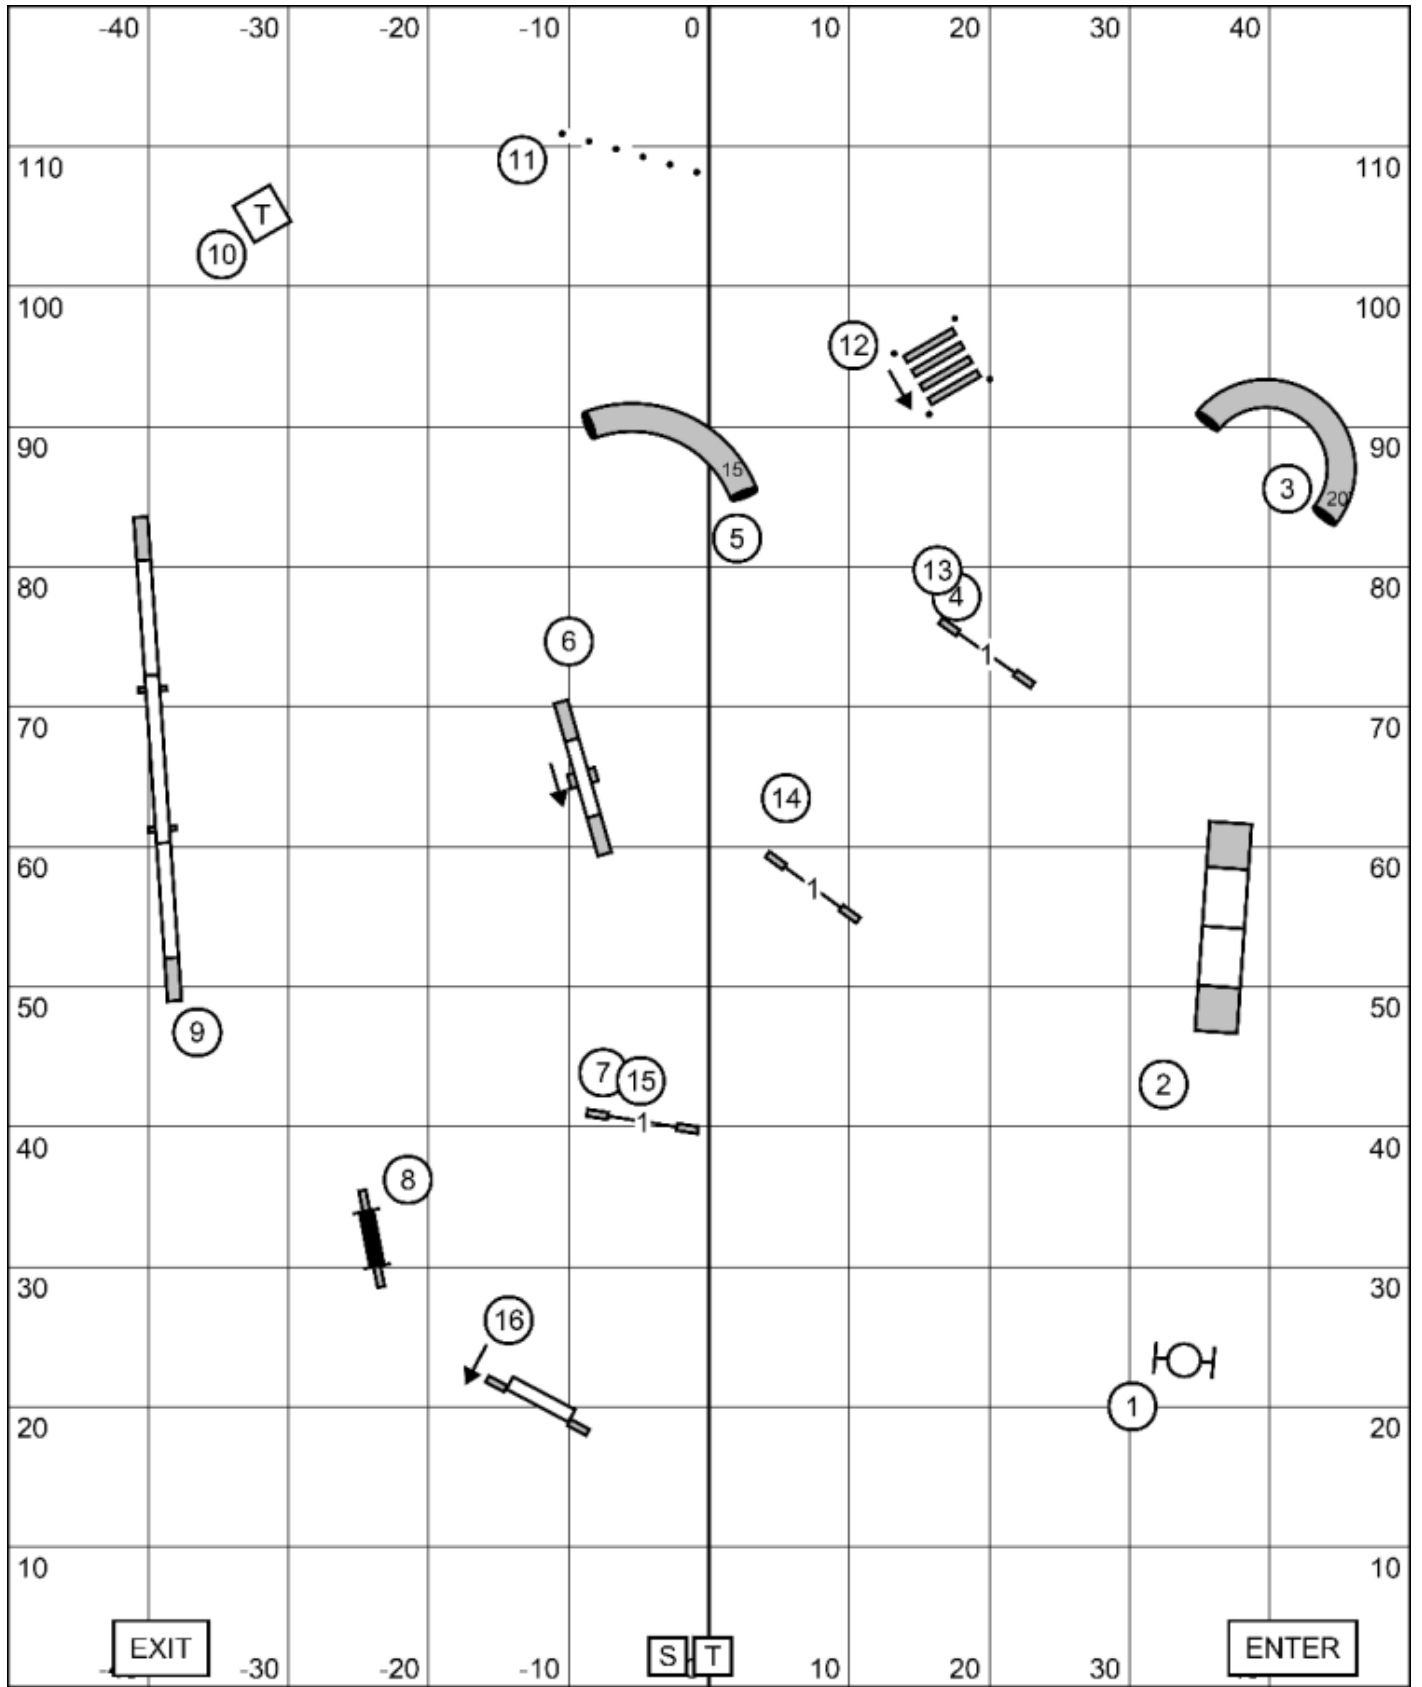

All obstacles are bidirectional except 4 and 10 (teeter).

Send:
 Novice: 5 - 6, in flow, solid line to dotted line.
 Open: 4 - 5, in flow, dashed line to solid line.
 Excellent / Master: 4 - 5 - 6, in flow, solid line.

EXCELLENT / MASTER STANDARD

Agility Club of Aiken County
 March 21, 2026
 Jeff Boyer

Enter when previous dog at Weaves.

OPEN STANDARD

Agility Club of Aiken County
 March 21, 2026
 Jeff Boyer

Enter when previous dog at Triple Jump.