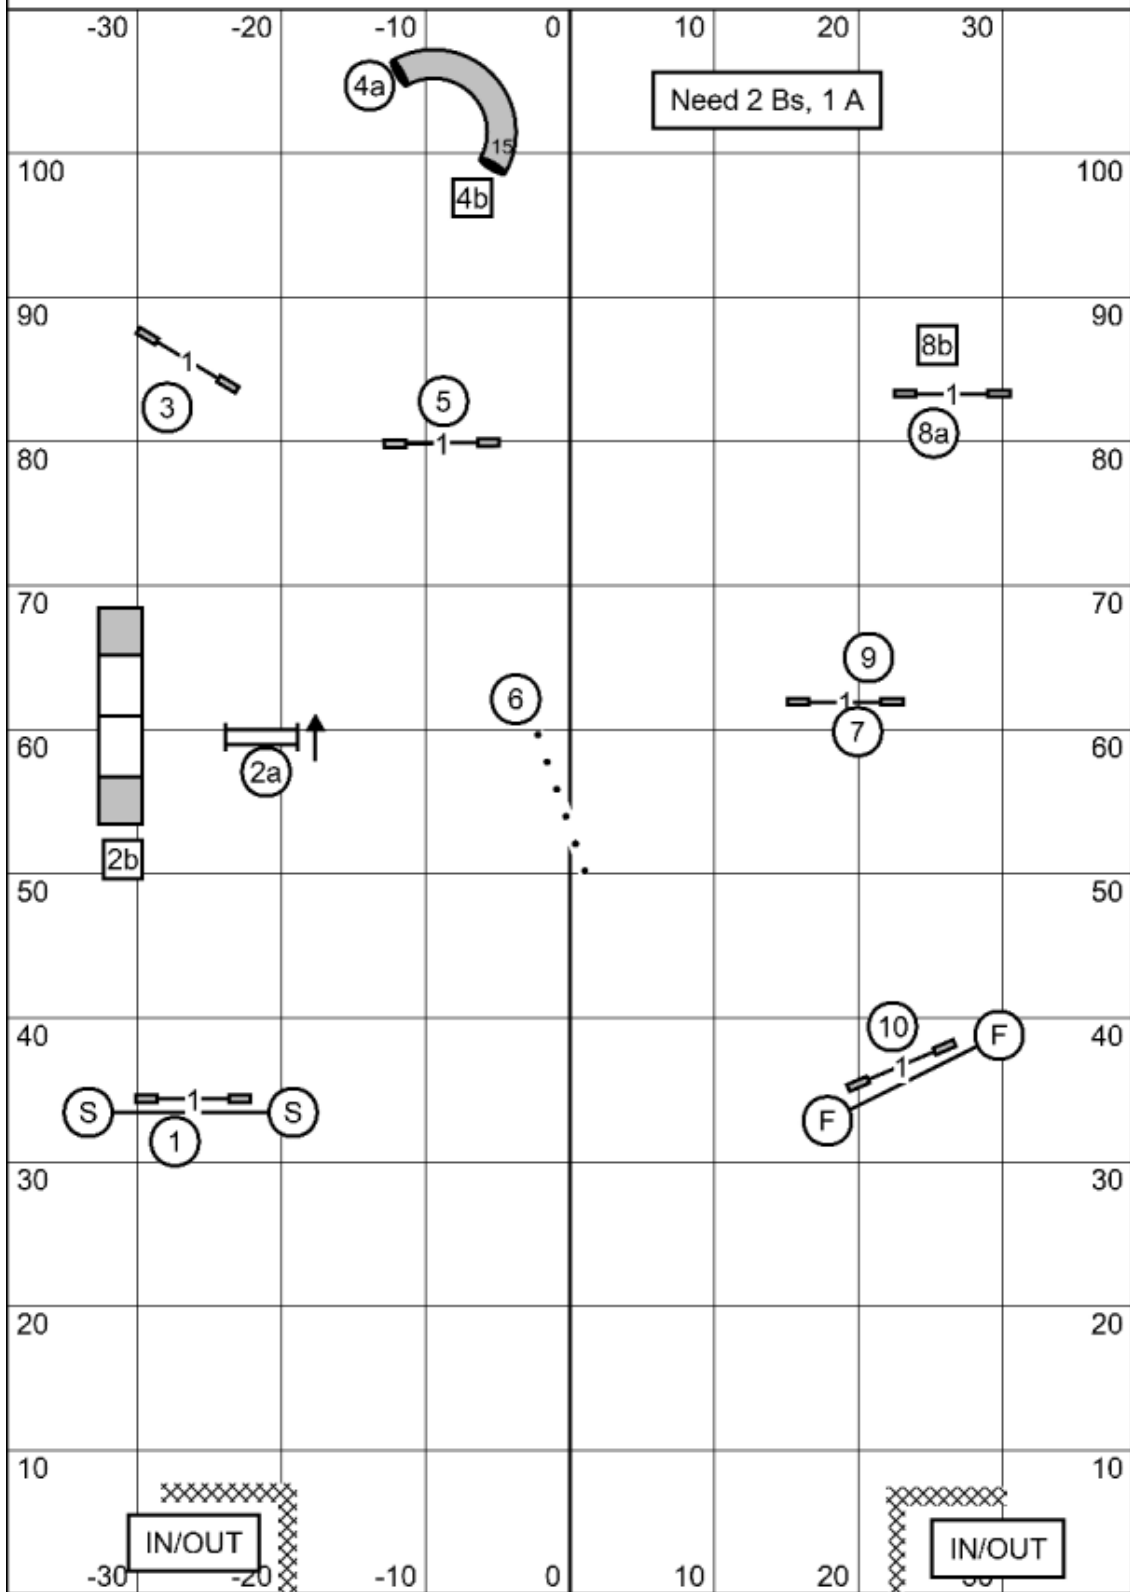

Wildcard Levels 1/2

Next Dog: Please enter the ring when the team ahead of you is at #10

Wildcard Levels 1/2
 Judged by: Mike Brownell
 April 4, 2026
 All Dogs Can
 Lapeer, MI

Wildcard Levels 3/5/C

Next Dog: Please enter the ring when the team ahead of you is at #8