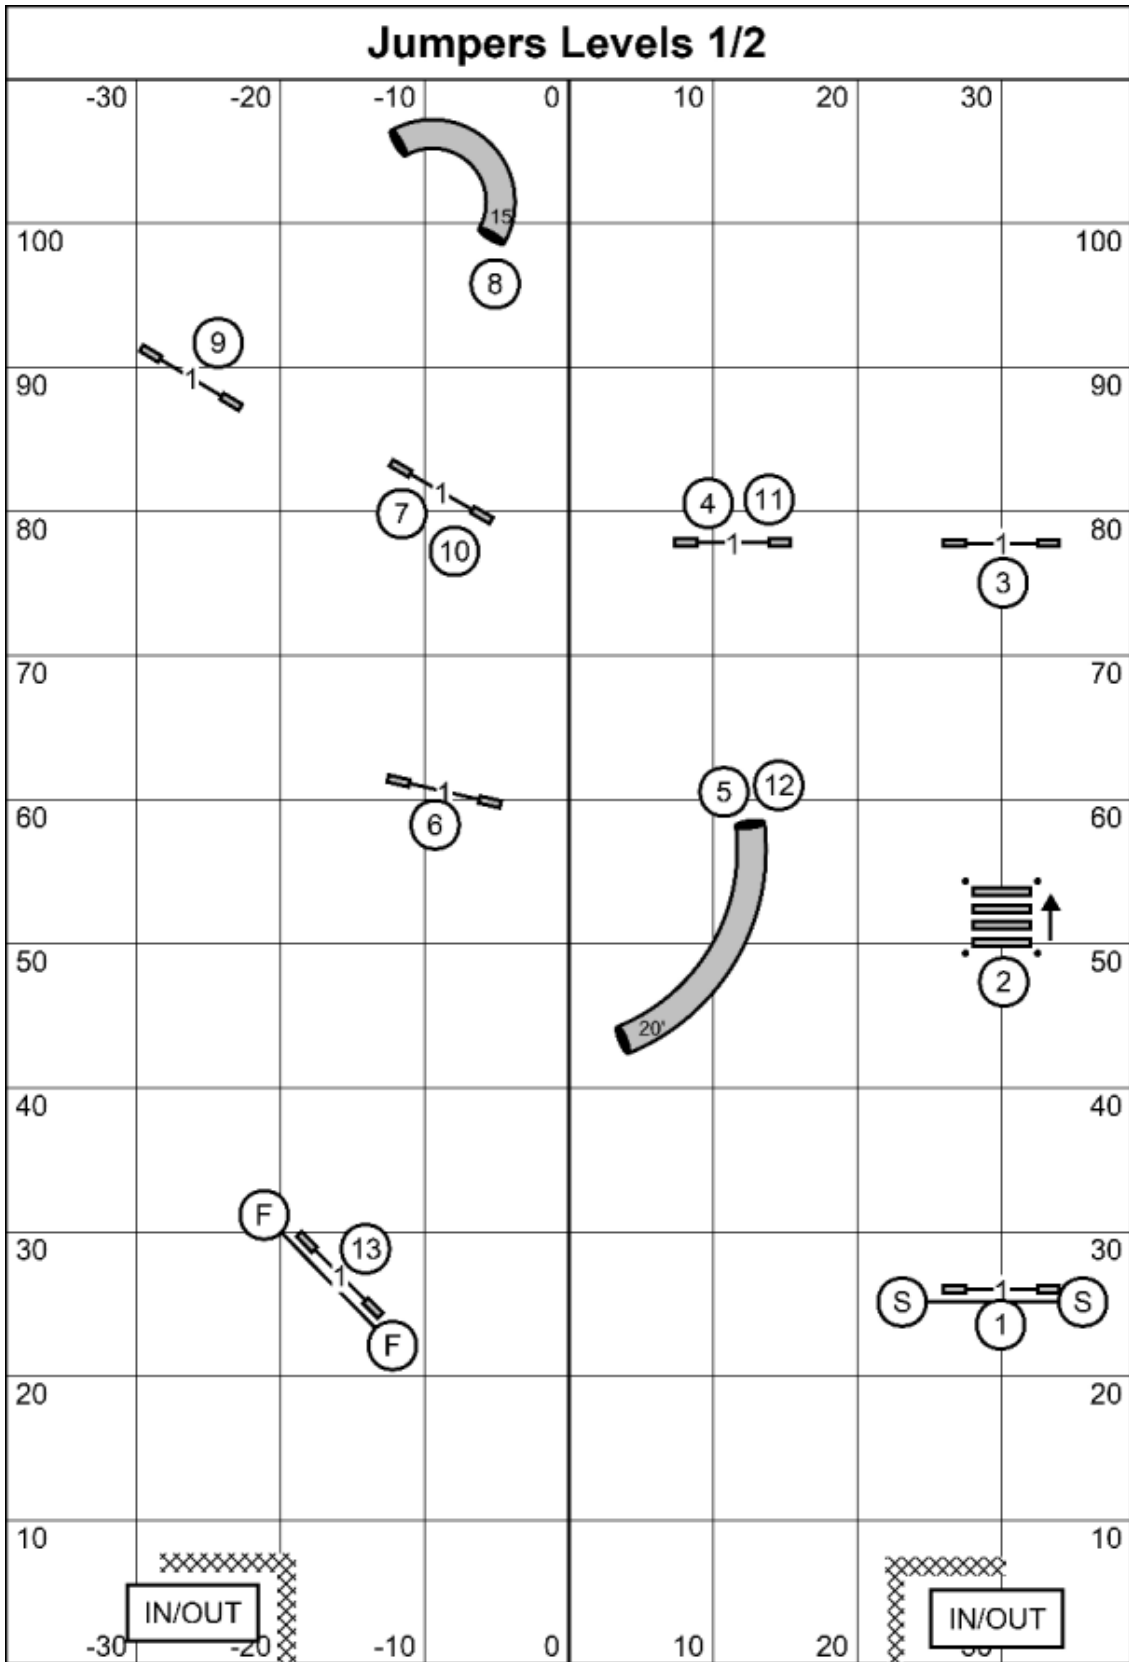

Jumpers Levels 3/5/C

Next Dog: Please enter the ring when the team ahead of you is at #15

Jumpers Levels 3/5/C
 Judged by: Mike Brownell
 April 4, 2026
 All Dogs Can
 Lapeer, MI

Jumpers Levels 1/2

Next Dog: Please enter the ring when the team ahead of you is at #10

Standard Levels 2/3

Next Dog: Please enter the ring when the team ahead of you is at #13

Standard Levels 2/3
 Judged by: Mike Brownell
 April 4, 2026
 All Dogs Can
 Lapeer, MI

Standard Level 1

Next Dog: Please enter the ring when the team ahead of you is at #11