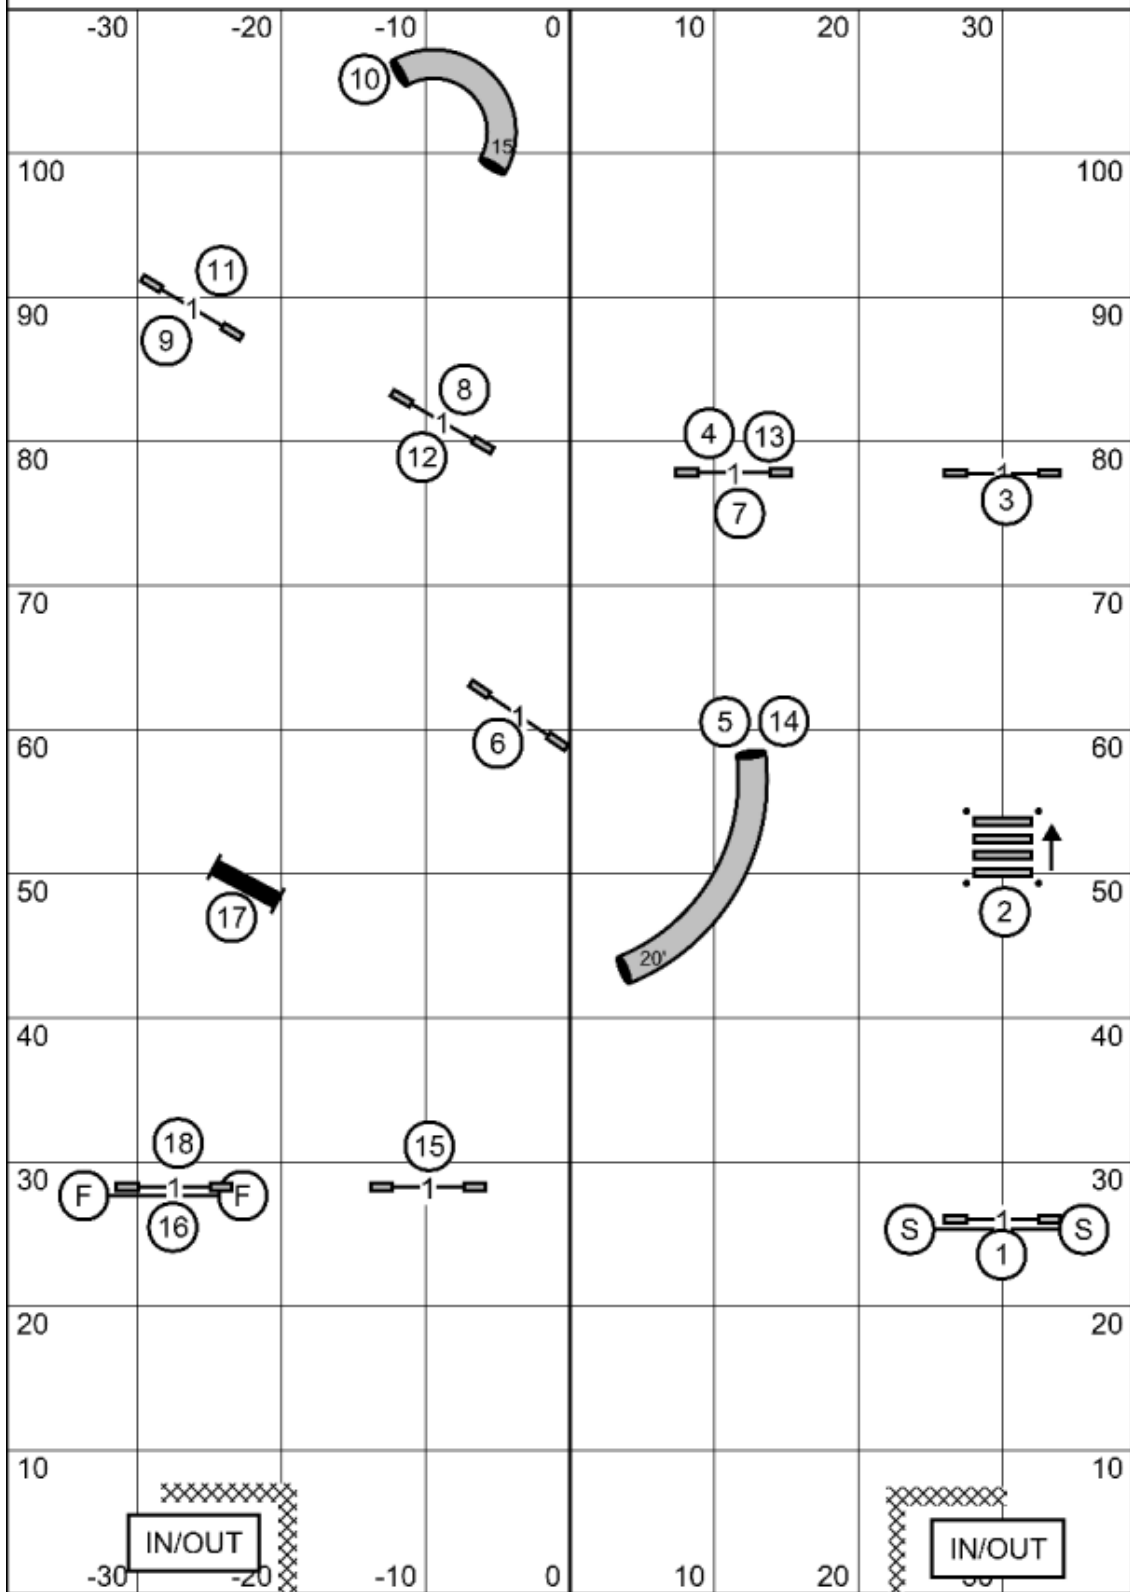

Jumpers Levels 3/5/C

Next Dog: Please enter the ring when the team ahead of you is at #15

Jumpers Levels 3/5/C
 Judged by: Mike Brownell
 April 4, 2026
 All Dogs Can
 Lapeer, MI

Jumpers Levels 1/2

Next Dog: Please enter the ring when the team ahead of you is at #10

Standard Levels 2/3

Next Dog: Please enter the ring when the team ahead of you is at #13

Standard Levels 2/3
 Judged by: Mike Brownell
 April 4, 2026
 All Dogs Can
 Lapeer, MI

Standard Level 1

Next Dog: Please enter the ring when the team ahead of you is at #11

Wildcard Levels 1/2

Next Dog: Please enter the ring when the team ahead of you is at #10

Wildcard Levels 1/2
 Judged by: Mike Brownell
 April 4, 2026
 All Dogs Can
 Lapeer, MI

Wildcard Levels 3/5/C

Next Dog: Please enter the ring when the team ahead of you is at #8