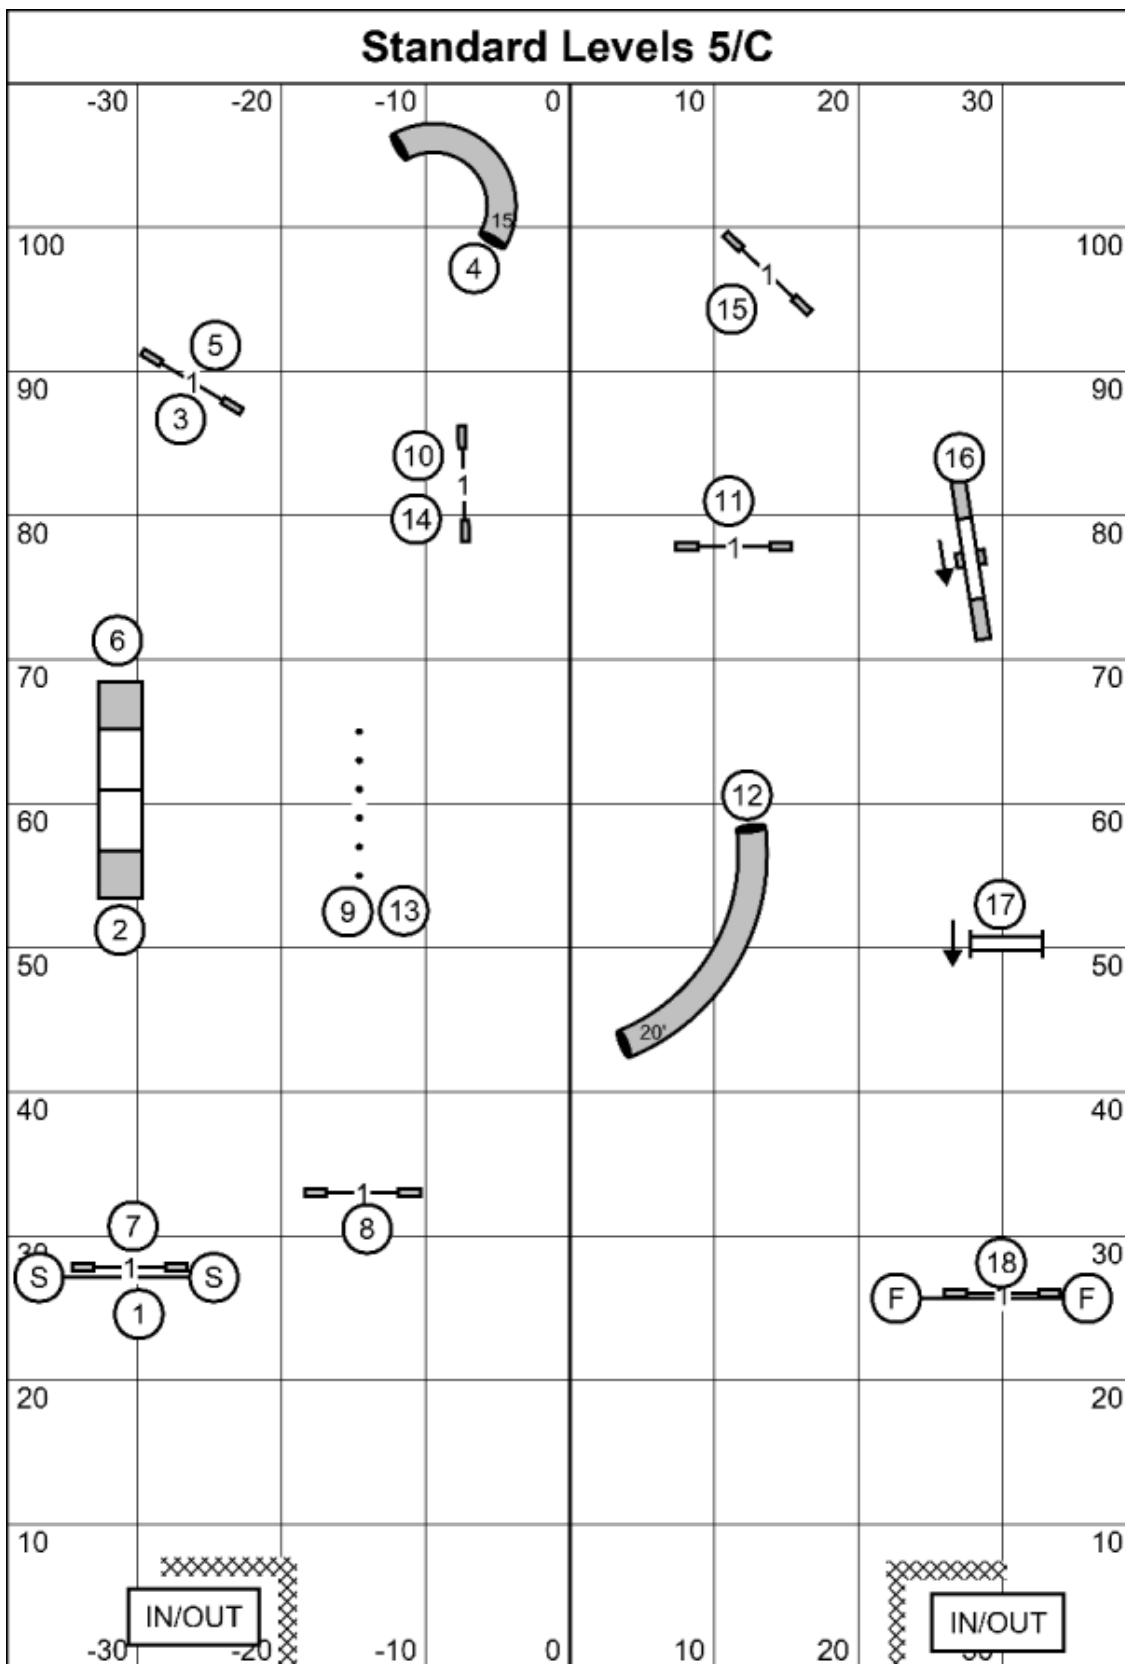

Standard Levels 5/C

Next Dog: Please enter the ring when the team ahead of you is at #15

Standard Levels 5/C
Judged by: Mike Brownell
April 4, 2026
All Dogs Can
Lapeer, MI