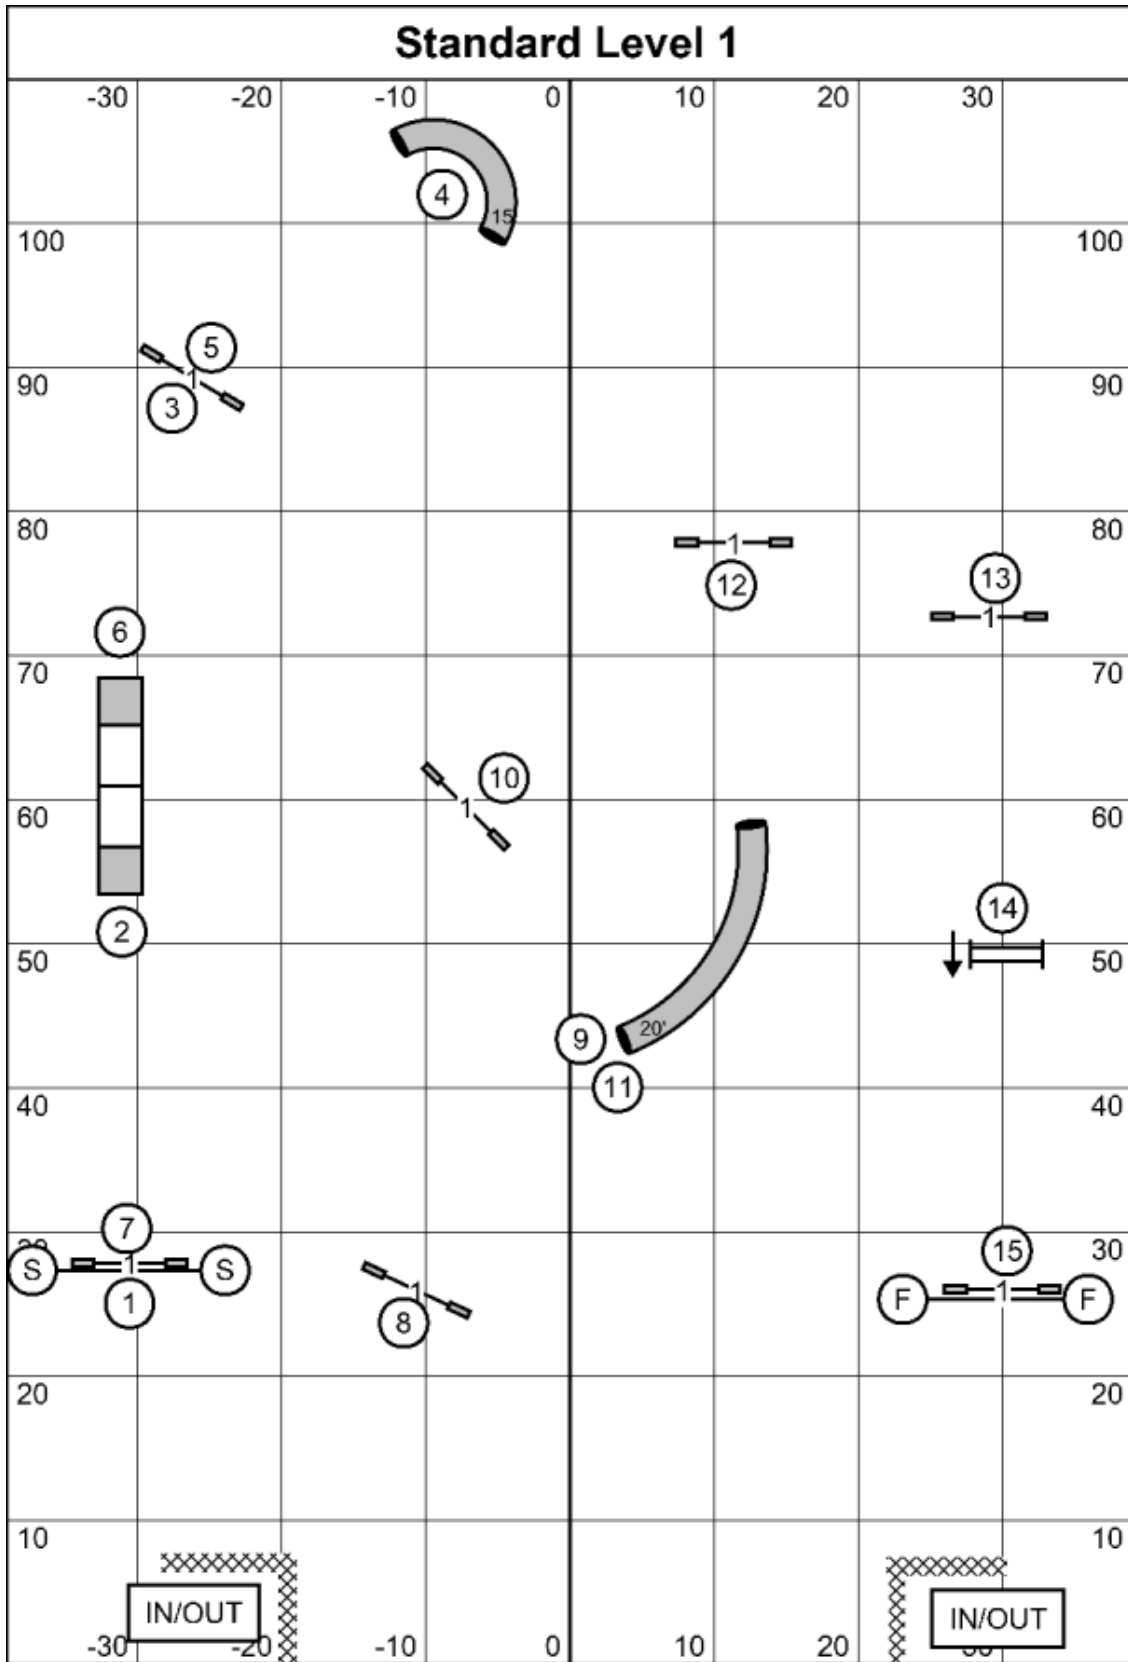

Standard Level 1

Next Dog: Please enter the ring when the team ahead of you is at #11

Standard Level 1
Judged by: Mike Brownell
April 4, 2026
All Dogs Can
Lapeer, MI