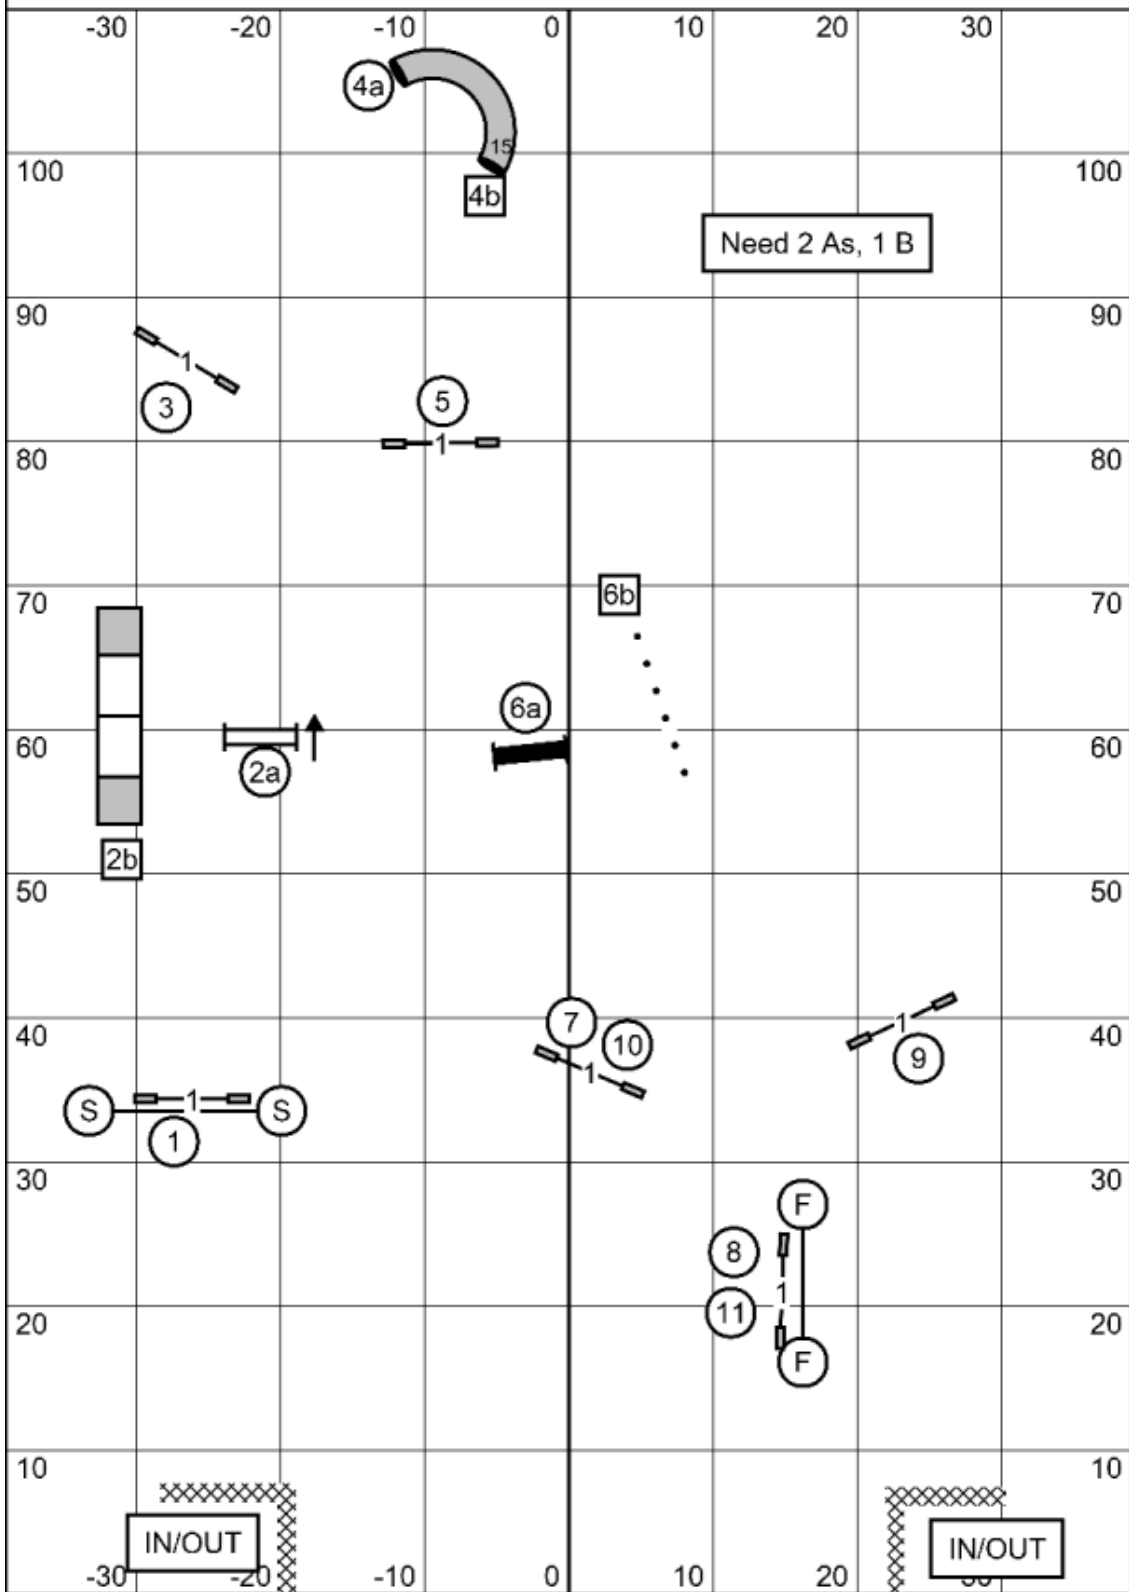

Wildcard Levels 1/2

Next Dog: Please enter the ring when the team ahead of you is at #10

Wildcard Levels 1/2
 Judged by: Mike Brownell
 April 4, 2026
 All Dogs Can
 Lapeer, MI

Wildcard Levels 3/5/C

Next Dog: Please enter the ring when the team ahead of you is at #8