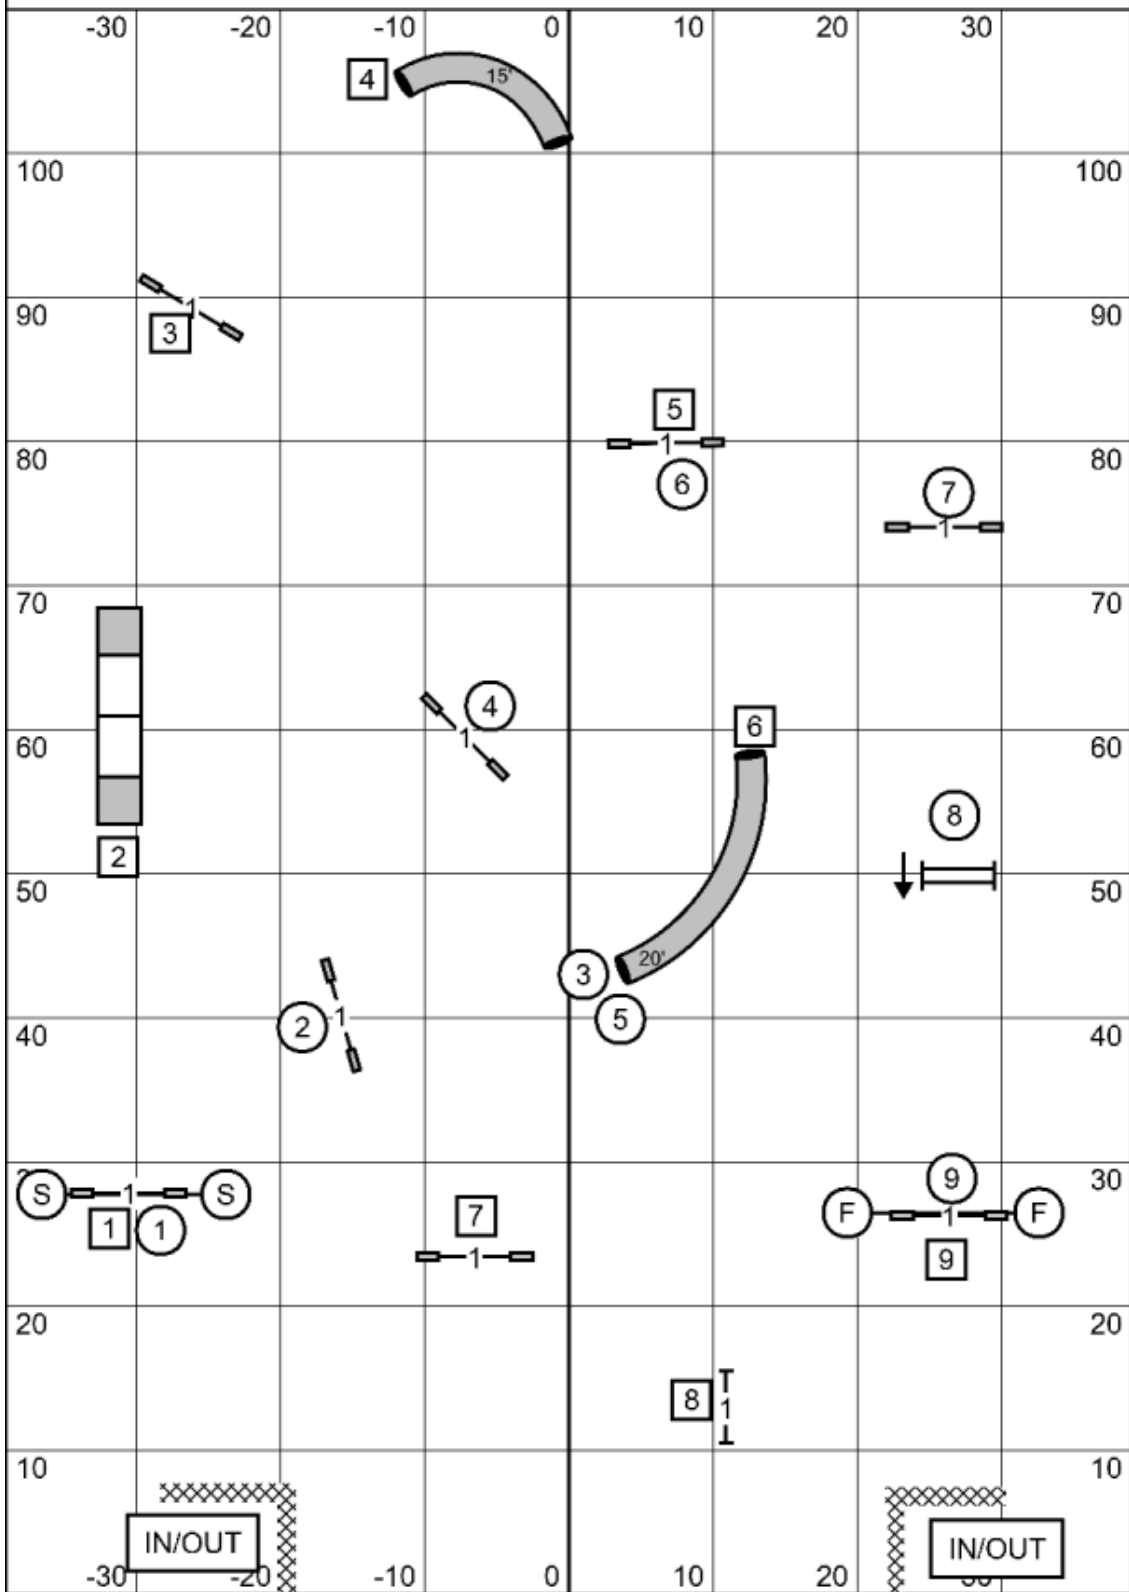

Colors Levels 1/2

Next Dog: Please enter the ring when the team ahead of you is at #8

Colors Levels 1/2
Judged by: Mike Brownell
April 4, 2026
All Dogs Can
Lapeer, MI