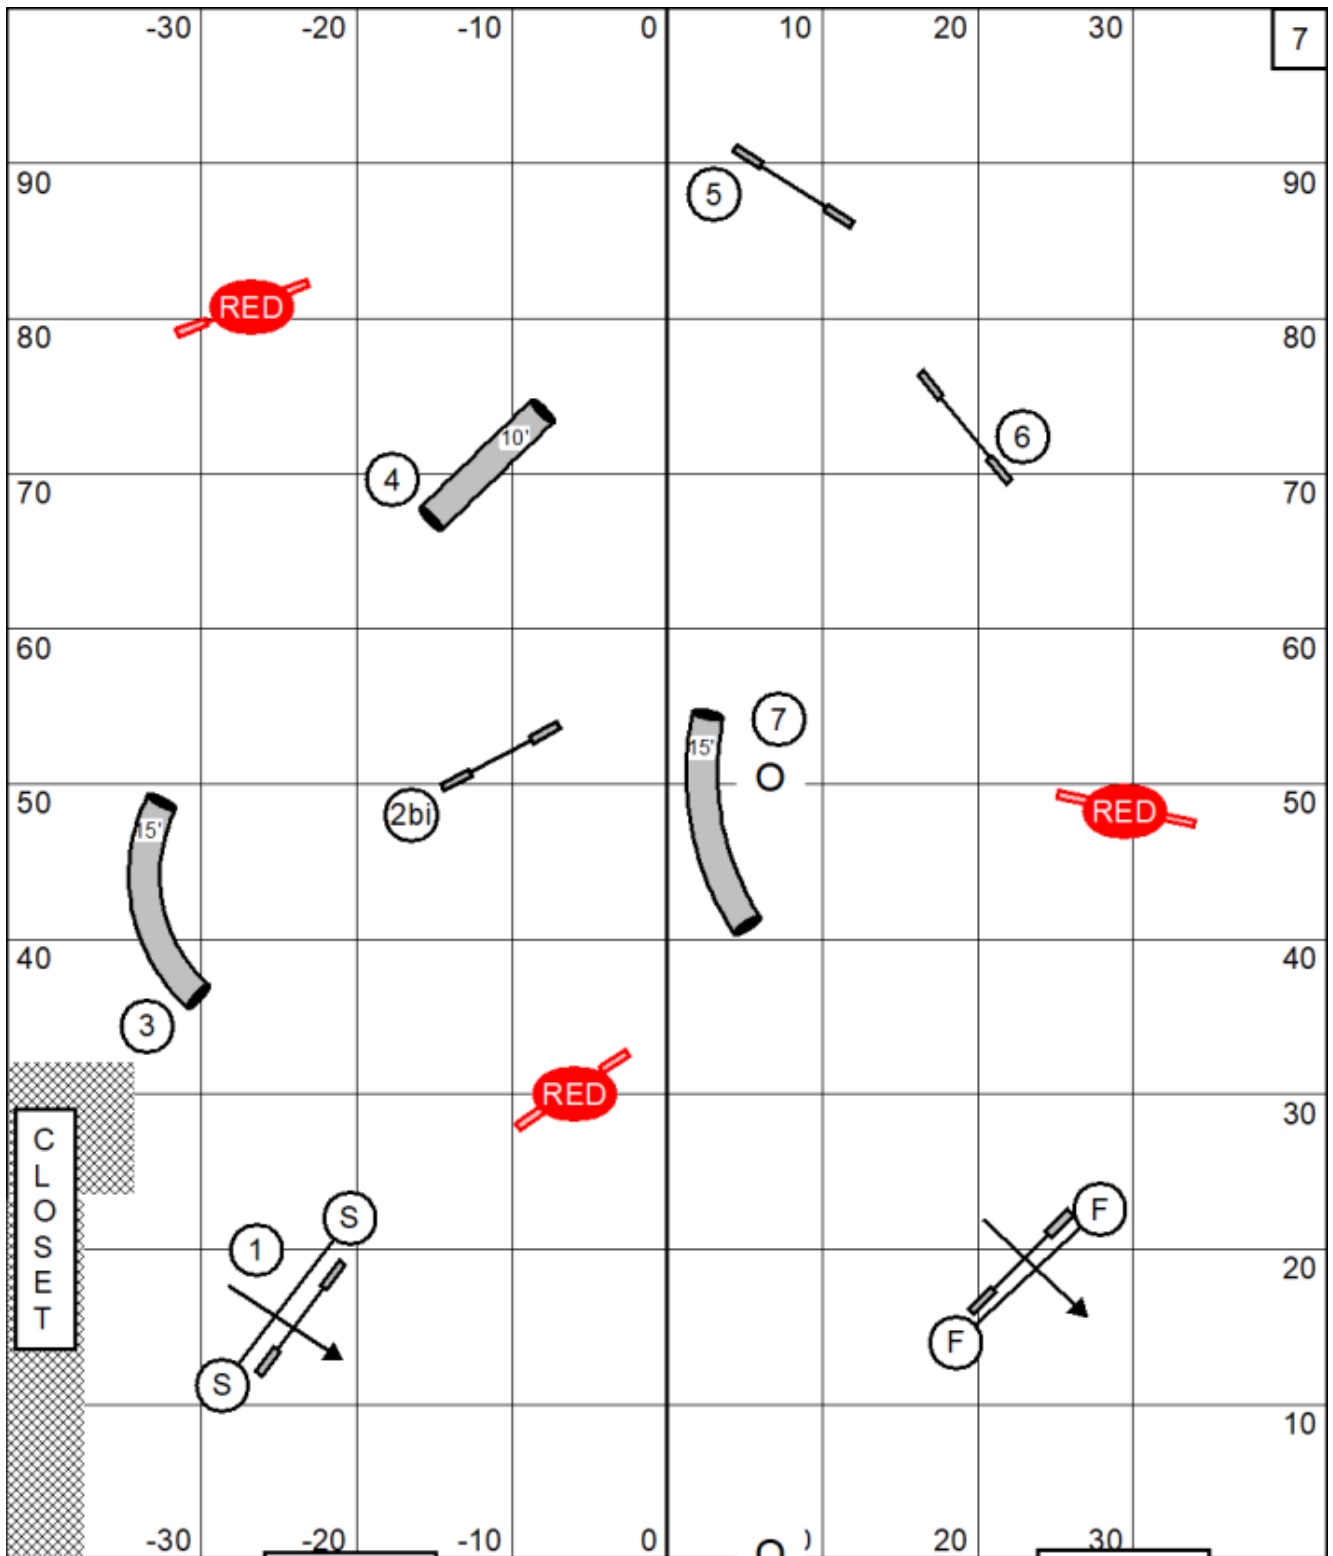

Course maps are only approximations

Beginner/Novice Jumping
 Saturday, April 11, 2026
 Fusion Pet Retreat
 UKI Trial
 Judge: Stefanie Theis

Course maps are only approximations

Senoir/Champ Snooker
 Saturday, April 11, 2026
 Fusion Pet Retreat
 UKI Trial
 Judge: Stefanie Theis

Everything bi-directional in the opening

Times:
 Large - 38secs
 Small and Select - 42secs

Course maps are only approximations

Beginner/Novice Snooker
 Saturday, April 11, 2026
 Fusion Pet Retreat
 UKI Trial
 Judge: Stefanie Theis

Everything bi-directional in the opening
 #2 is bi-directional in the closing

Times:
 Large - 38secs
 Small and Select - 42secs

Enter/Exit

Course maps are only approximations

Masters Series Agility
 Saturday, April 11, 2026
 Fusion Pet Retreat
 UKI Trial
 Judge: Stefanie Theis