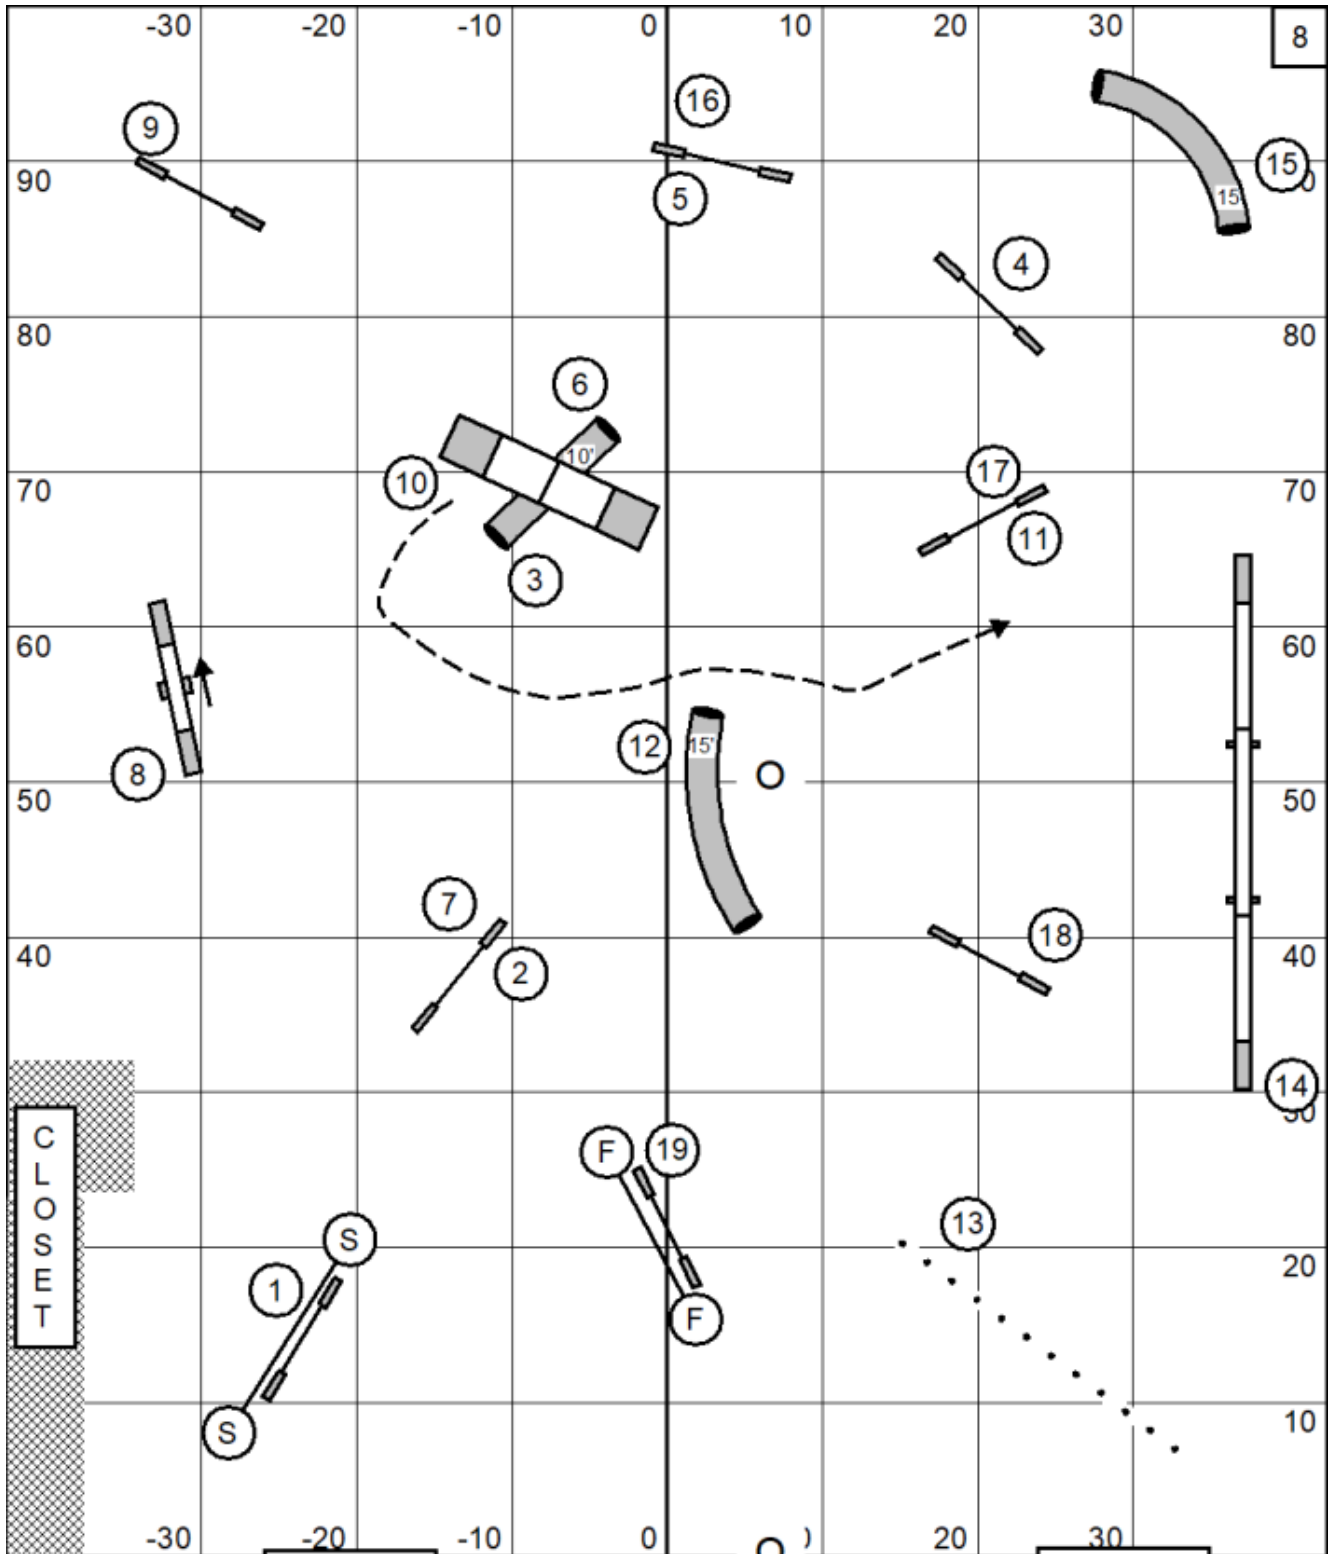

Everything bi-directional in the opening

Times:
 Large - 38secs
 Small and Select - 42secs

Course maps are only approximations

Beginner/Novice Snooker
 Saturday, April 11, 2026
 Fusion Pet Retreat
 UKI Trial
 Judge: Stefanie Theis

Everything bi-directional in the opening
 #2 is bi-directional in the closing

Times:
 Large - 38secs
 Small and Select - 42secs

Enter/Exit

Course maps are only approximations

Masters Series Agility
 Saturday, April 11, 2026
 Fusion Pet Retreat
 UKI Trial
 Judge: Stefanie Theis