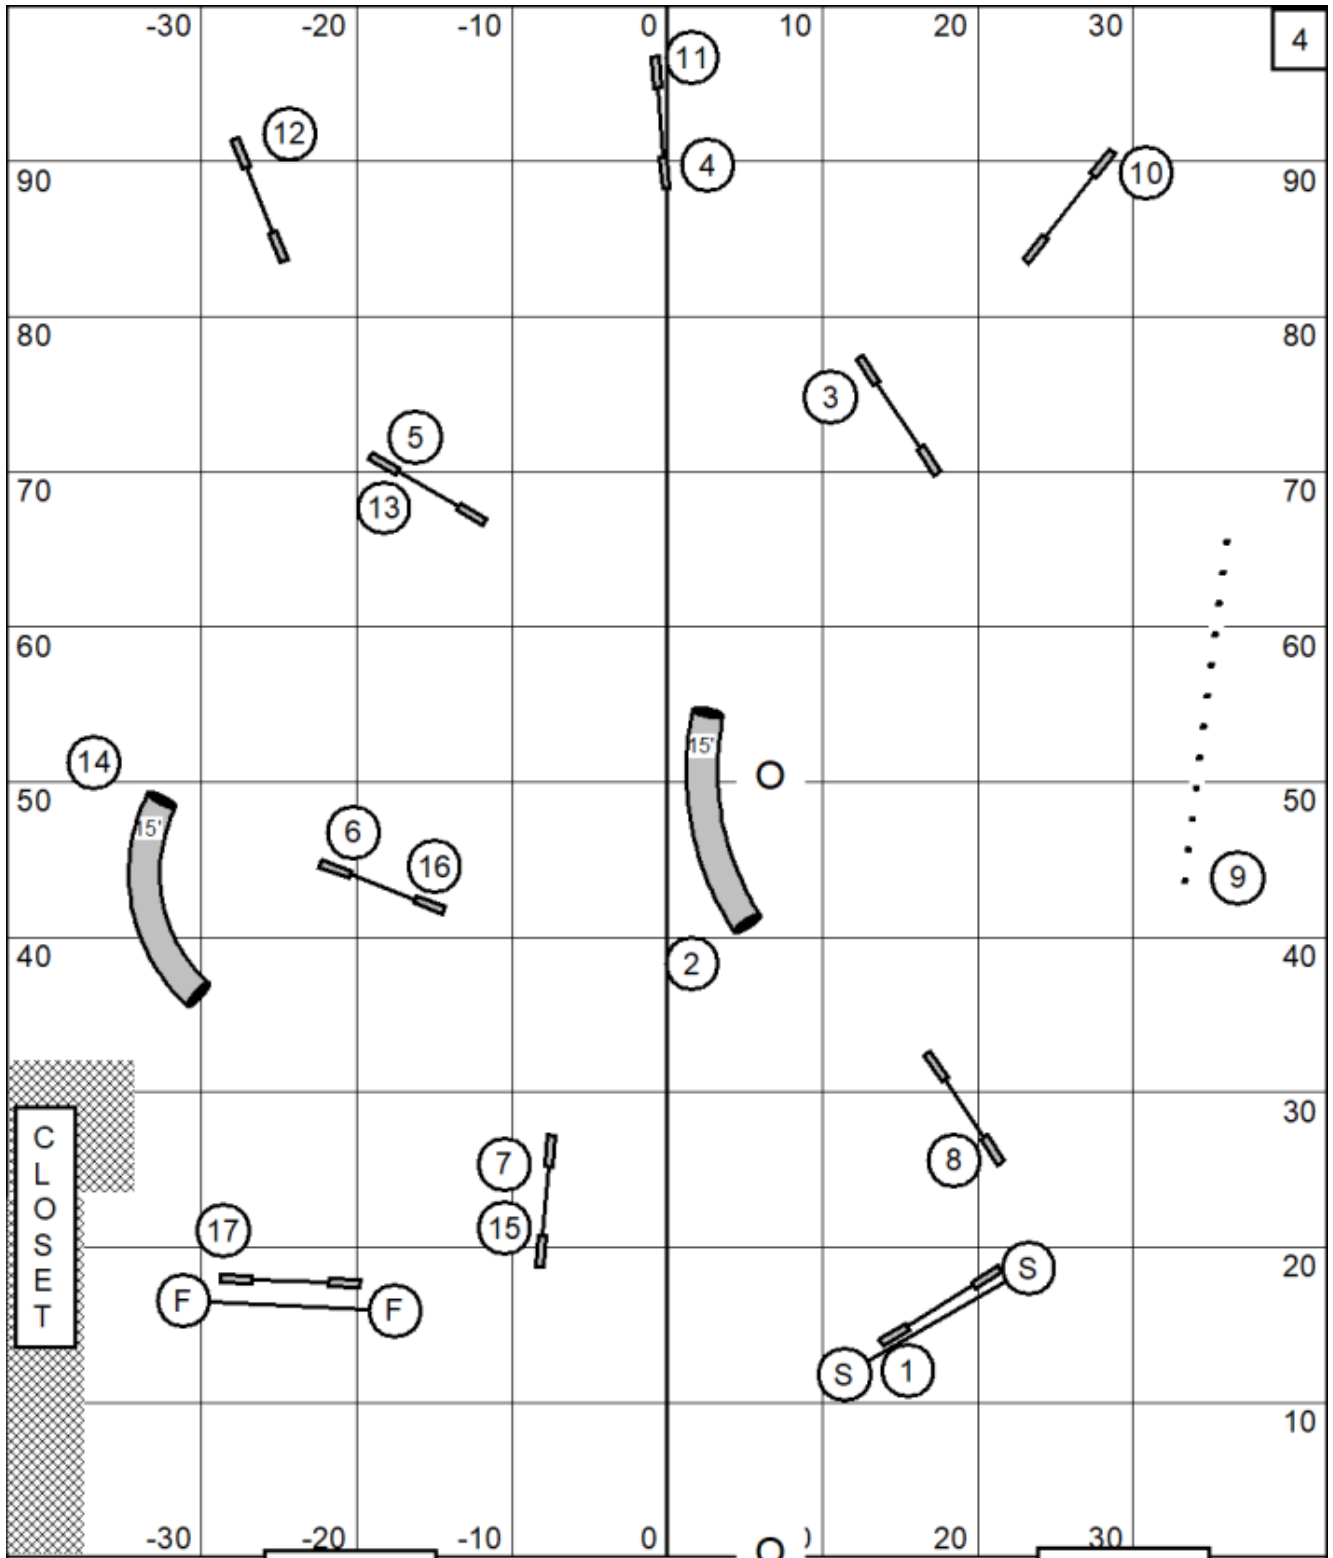

Senior Jumping
Saturday, April 11, 2026
Fusion Pet Retreat
UKI Trial
Judge: Stefanie Theis

Course maps are only approximations