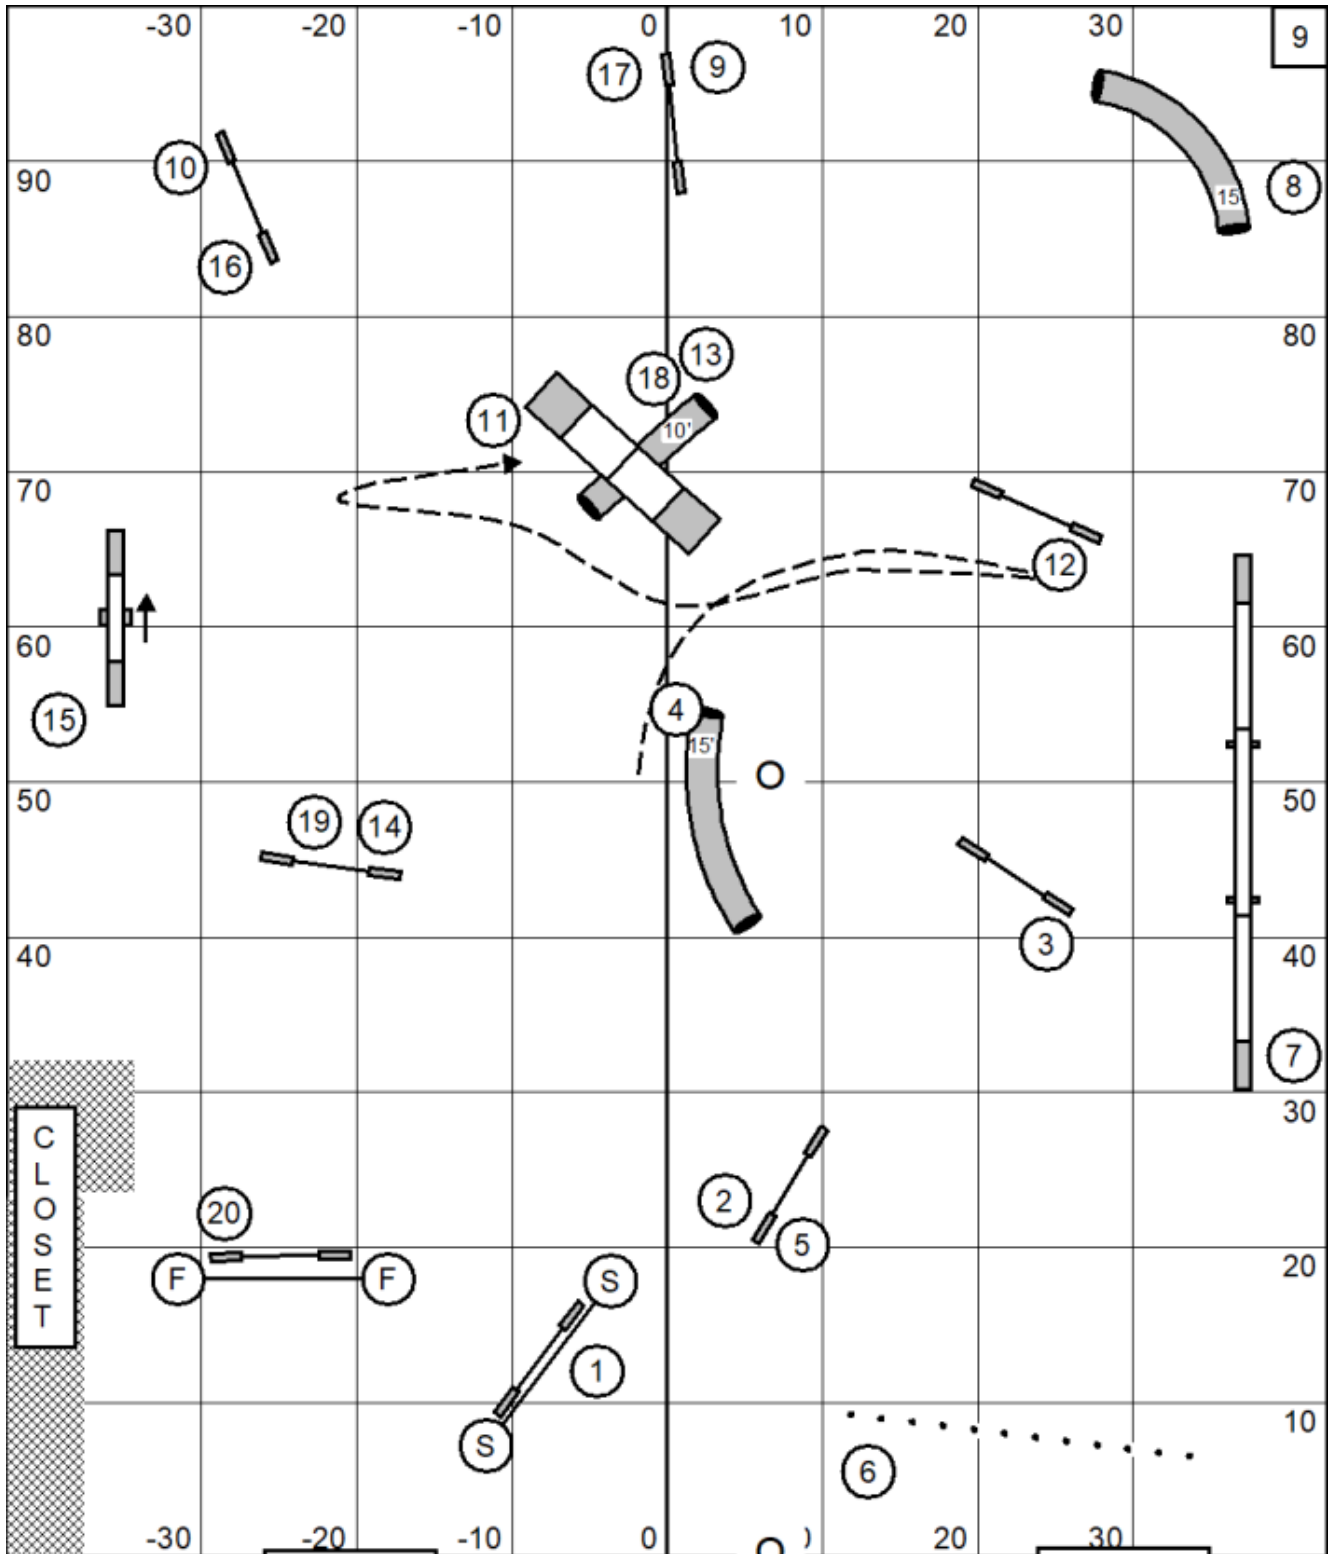

Senior/Champ Agility
Saturday, April 11, 2026
Fusion Pet Retreat
UKI Trial
Judge: Stefanie Theis

Course maps are only approximations