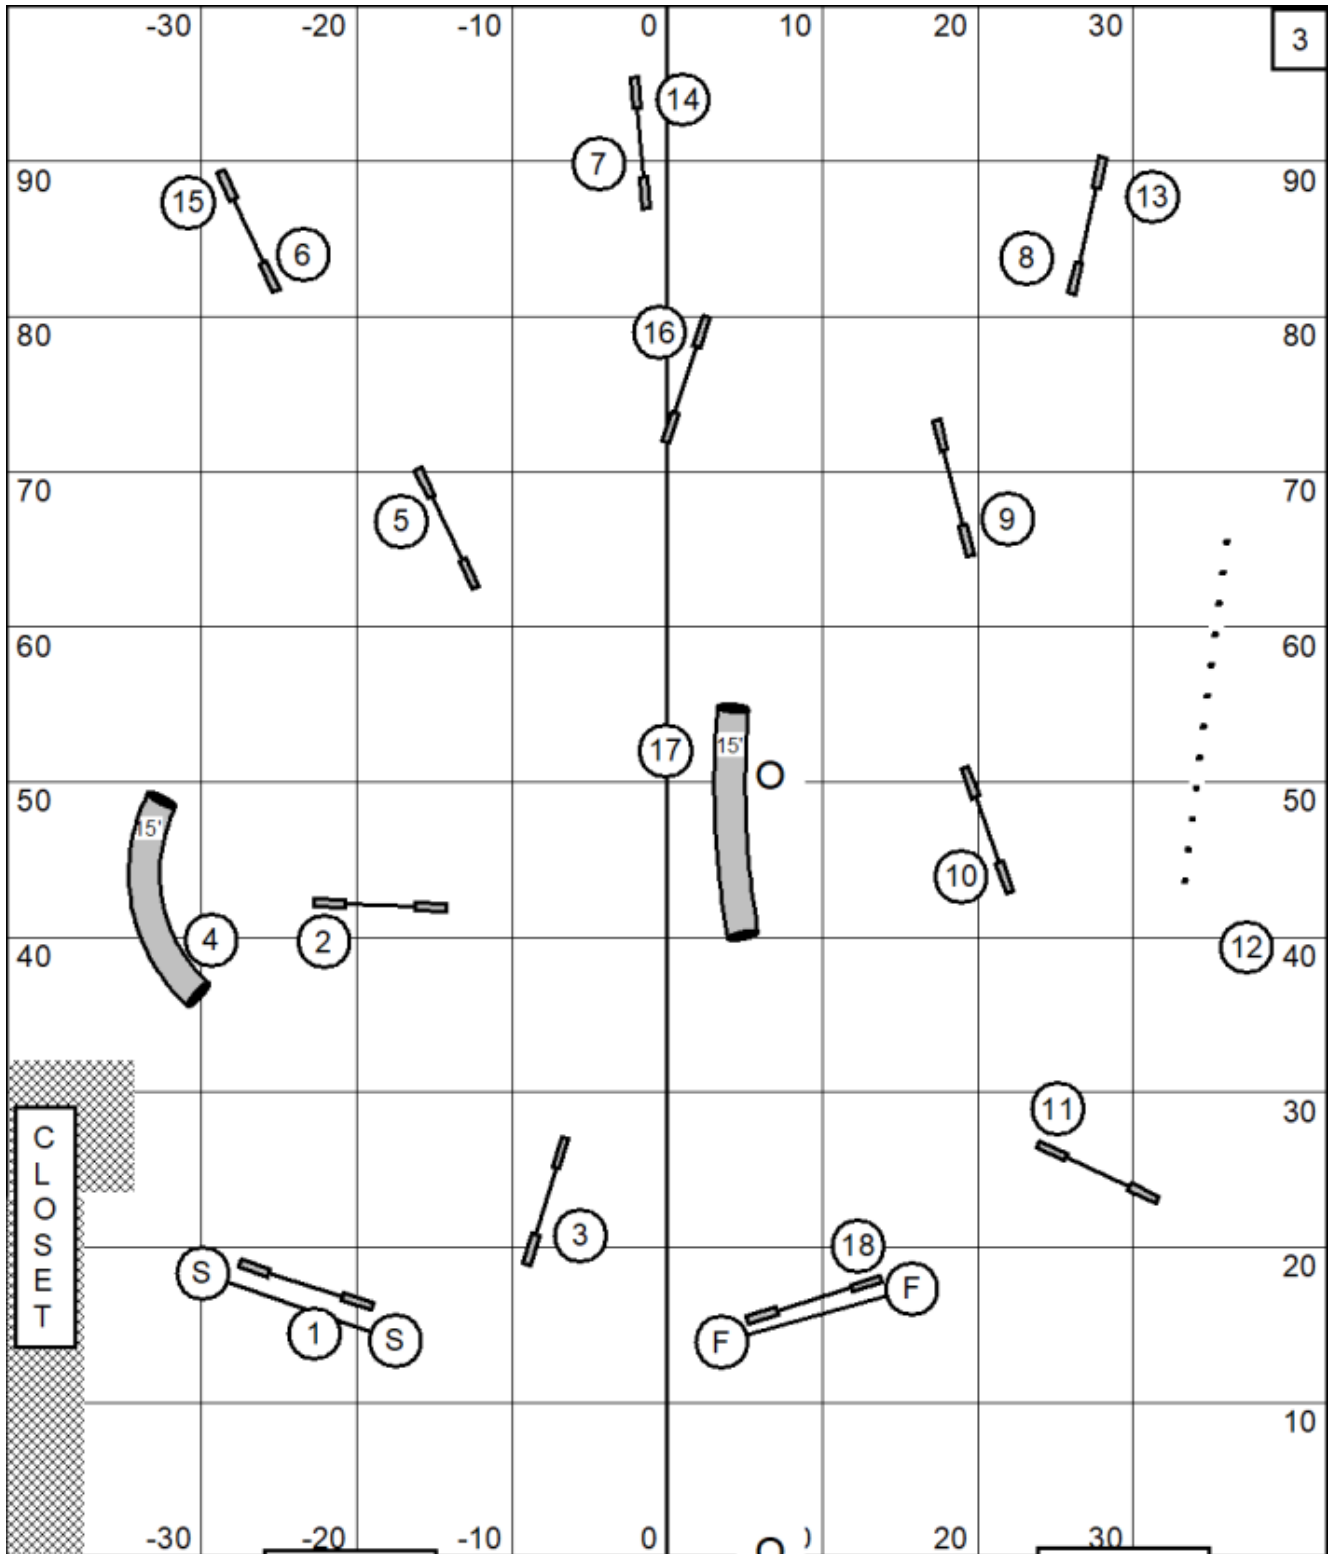

Champ Jumping
Saturday, April 11, 2026
Fusion Pet Retreat
UKI Trial
Judge: Stefanie Theis

Course maps are only approximations