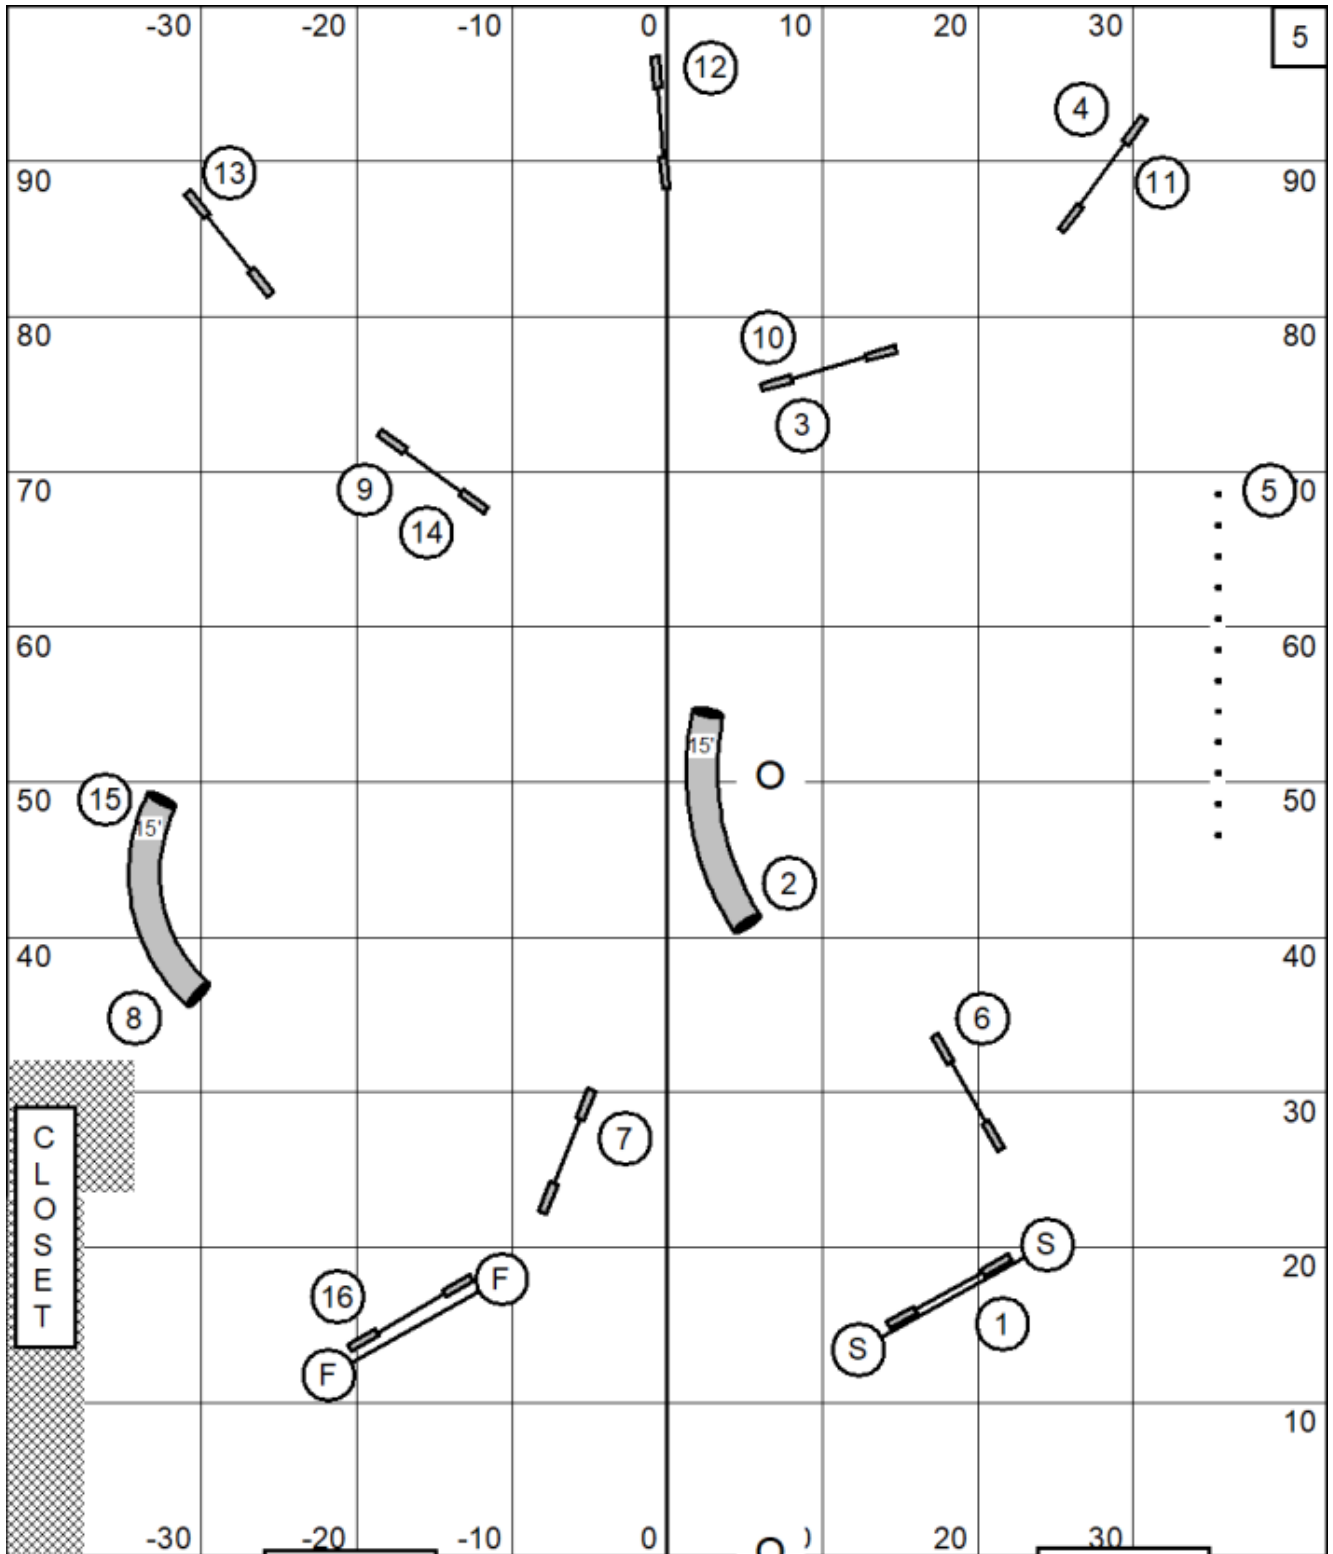

Course maps are only approximations

Champ Jumping
 Saturday, April 11, 2026
 Fusion Pet Retreat
 UKI Trial
 Judge: Stefanie Theis

Course maps are only approximations

Senior Jumping
 Saturday, April 11, 2026
 Fusion Pet Retreat
 UKI Trial
 Judge: Stefanie Theis

Course maps are only approximations

Beginner/Novice Jumping
 Saturday, April 11, 2026
 Fusion Pet Retreat
 UKI Trial
 Judge: Stefanie Theis

Course maps are only approximations

Senoir/Champ Snooker
 Saturday, April 11, 2026
 Fusion Pet Retreat
 UKI Trial
 Judge: Stefanie Theis

Everything bi-directional in the opening

Times:
 Large - 38secs
 Small and Select - 42secs

Course maps are only approximations

Beginner/Novice Snooker
 Saturday, April 11, 2026
 Fusion Pet Retreat
 UKI Trial
 Judge: Stefanie Theis

Everything bi-directional in the opening
 #2 is bi-directional in the closing

Times:
 Large - 38secs
 Small and Select - 42secs

Enter/Exit

Course maps are only approximations

Masters Series Agility
 Saturday, April 11, 2026
 Fusion Pet Retreat
 UKI Trial
 Judge: Stefanie Theis