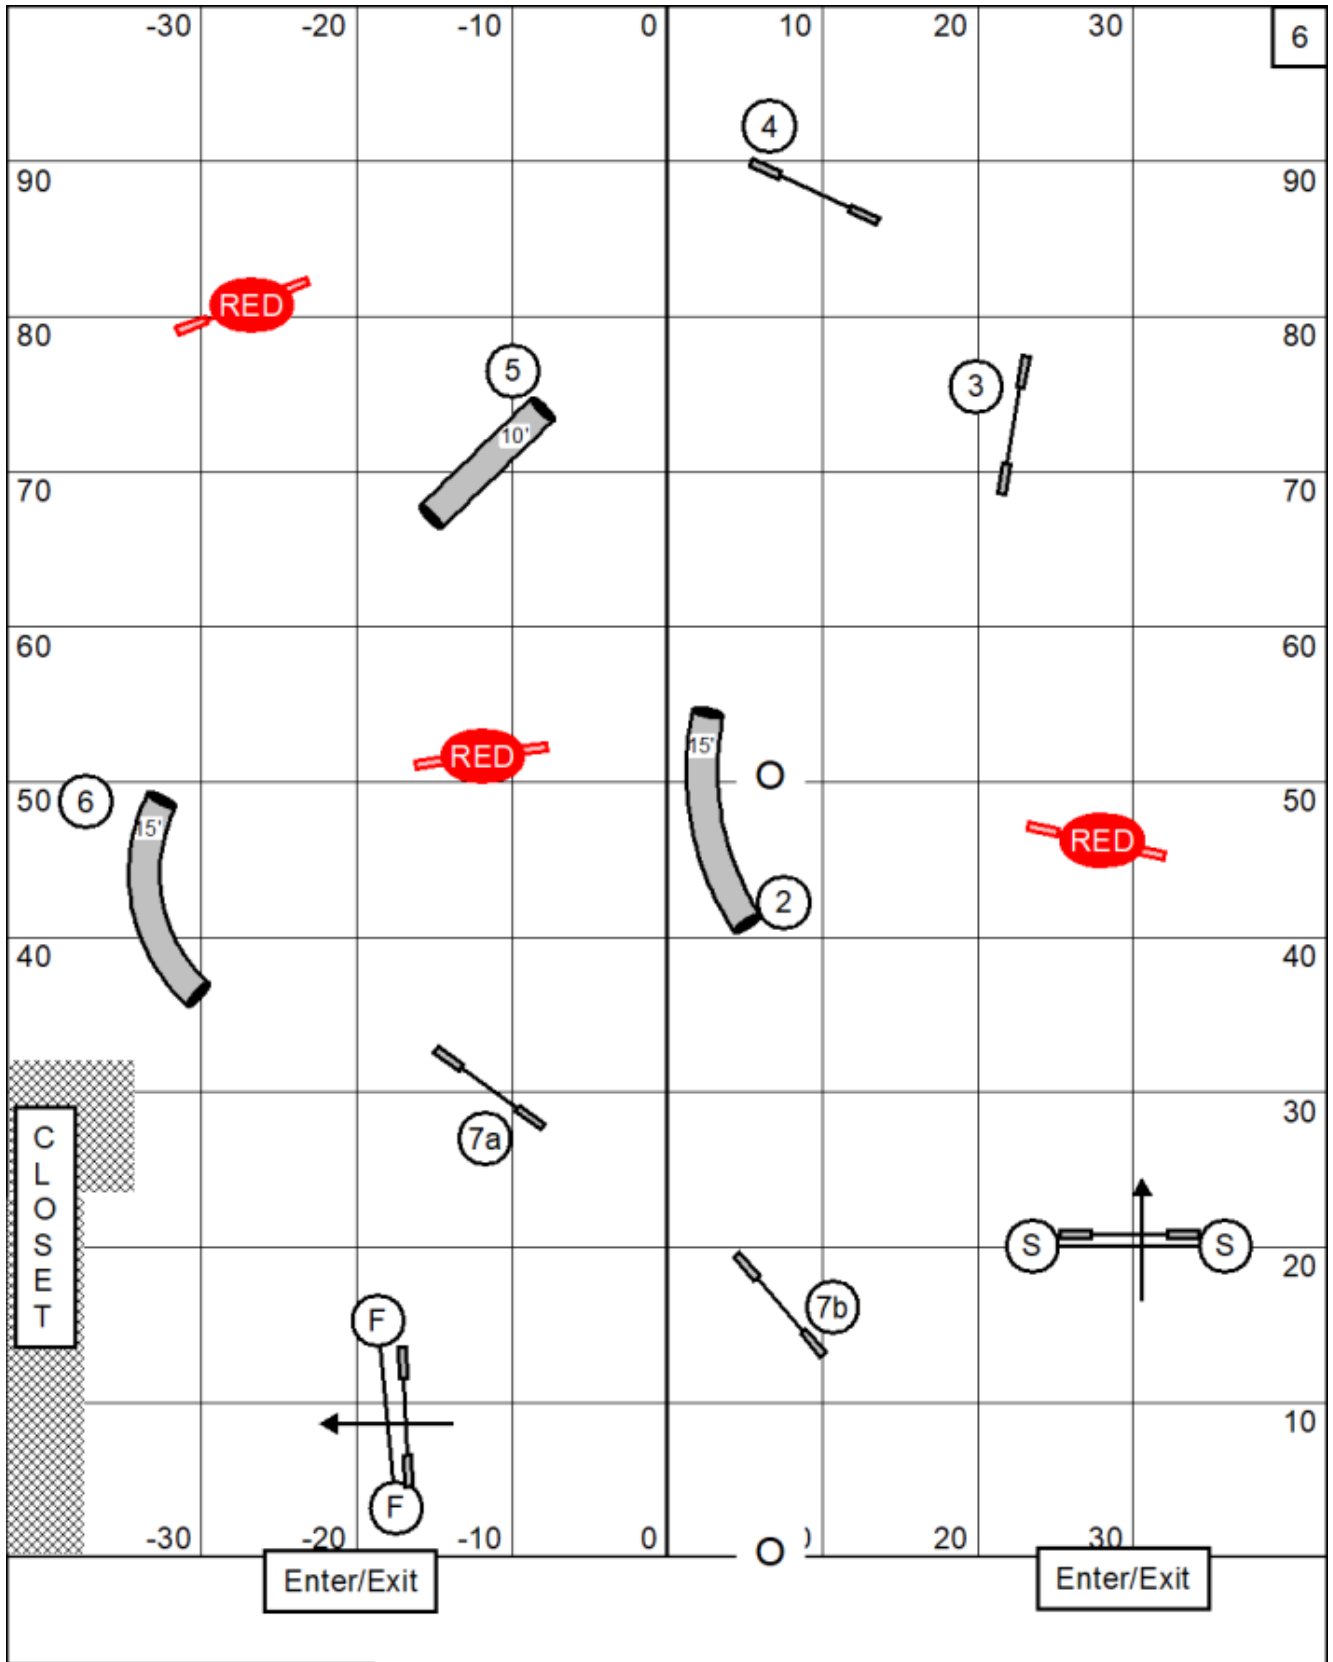

Course maps are only approximations

Champ Jumping
 Saturday, April 11, 2026
 Fusion Pet Retreat
 UKI Trial
 Judge: Stefanie Theis

Course maps are only approximations

Senior Jumping
 Saturday, April 11, 2026
 Fusion Pet Retreat
 UKI Trial
 Judge: Stefanie Theis

Course maps are only approximations

Beginner/Novice Jumping
 Saturday, April 11, 2026
 Fusion Pet Retreat
 UKI Trial
 Judge: Stefanie Theis

Course maps are only approximations

Senoir/Champ Snooker
 Saturday, April 11, 2026
 Fusion Pet Retreat
 UKI Trial
 Judge: Stefanie Theis

Everything bi-directional in the opening

Times:
 Large - 38secs
 Small and Select - 42secs

Course maps are only approximations

Beginner/Novice Snooker
 Saturday, April 11, 2026
 Fusion Pet Retreat
 UKI Trial
 Judge: Stefanie Theis

Everything bi-directional in the opening
 #2 is bi-directional in the closing

Times:
 Large - 38secs
 Small and Select - 42secs

Enter/Exit

Course maps are only approximations

Masters Series Agility
 Saturday, April 11, 2026
 Fusion Pet Retreat
 UKI Trial
 Judge: Stefanie Theis