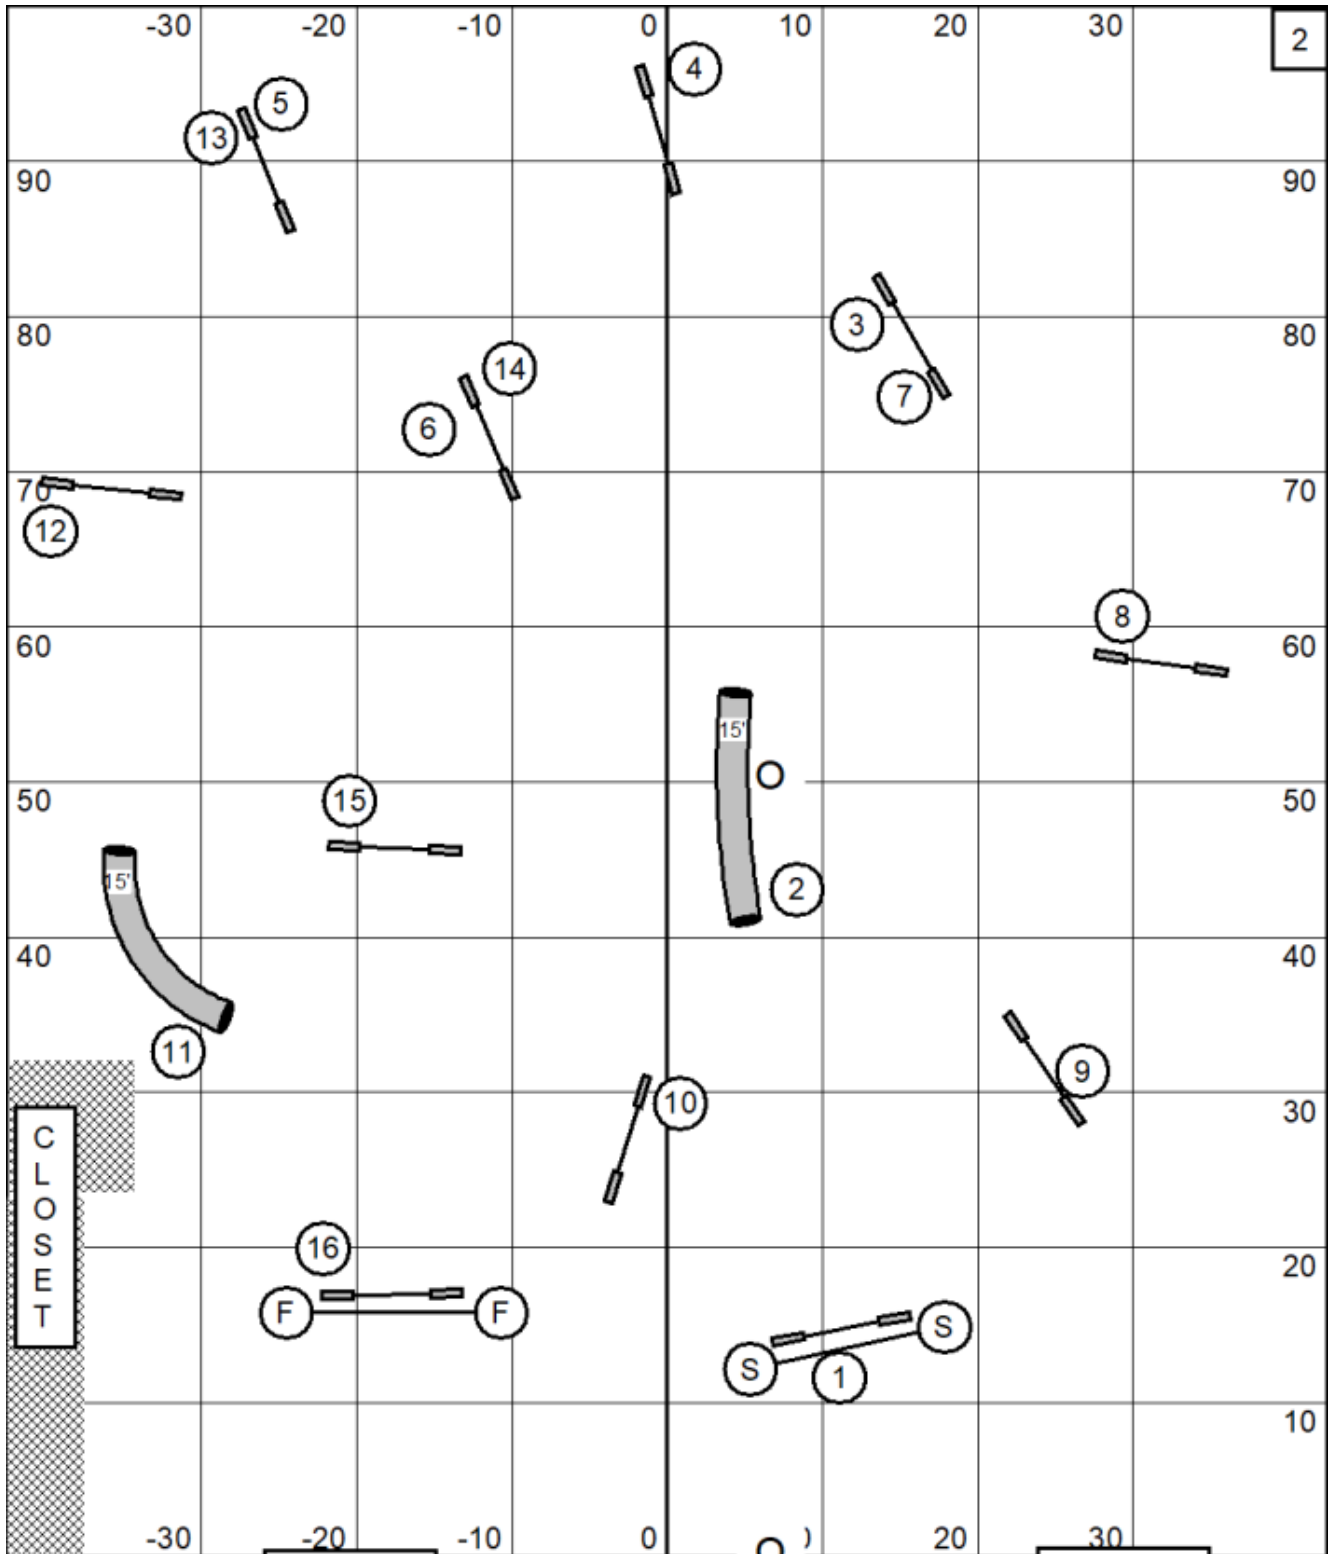

Beginner/Novice Speedstakes
Saturday, April 11, 2026
Fusion Pet Retreat
UKI Trial
Judge: Stefanie Theis

Course maps are only approximations