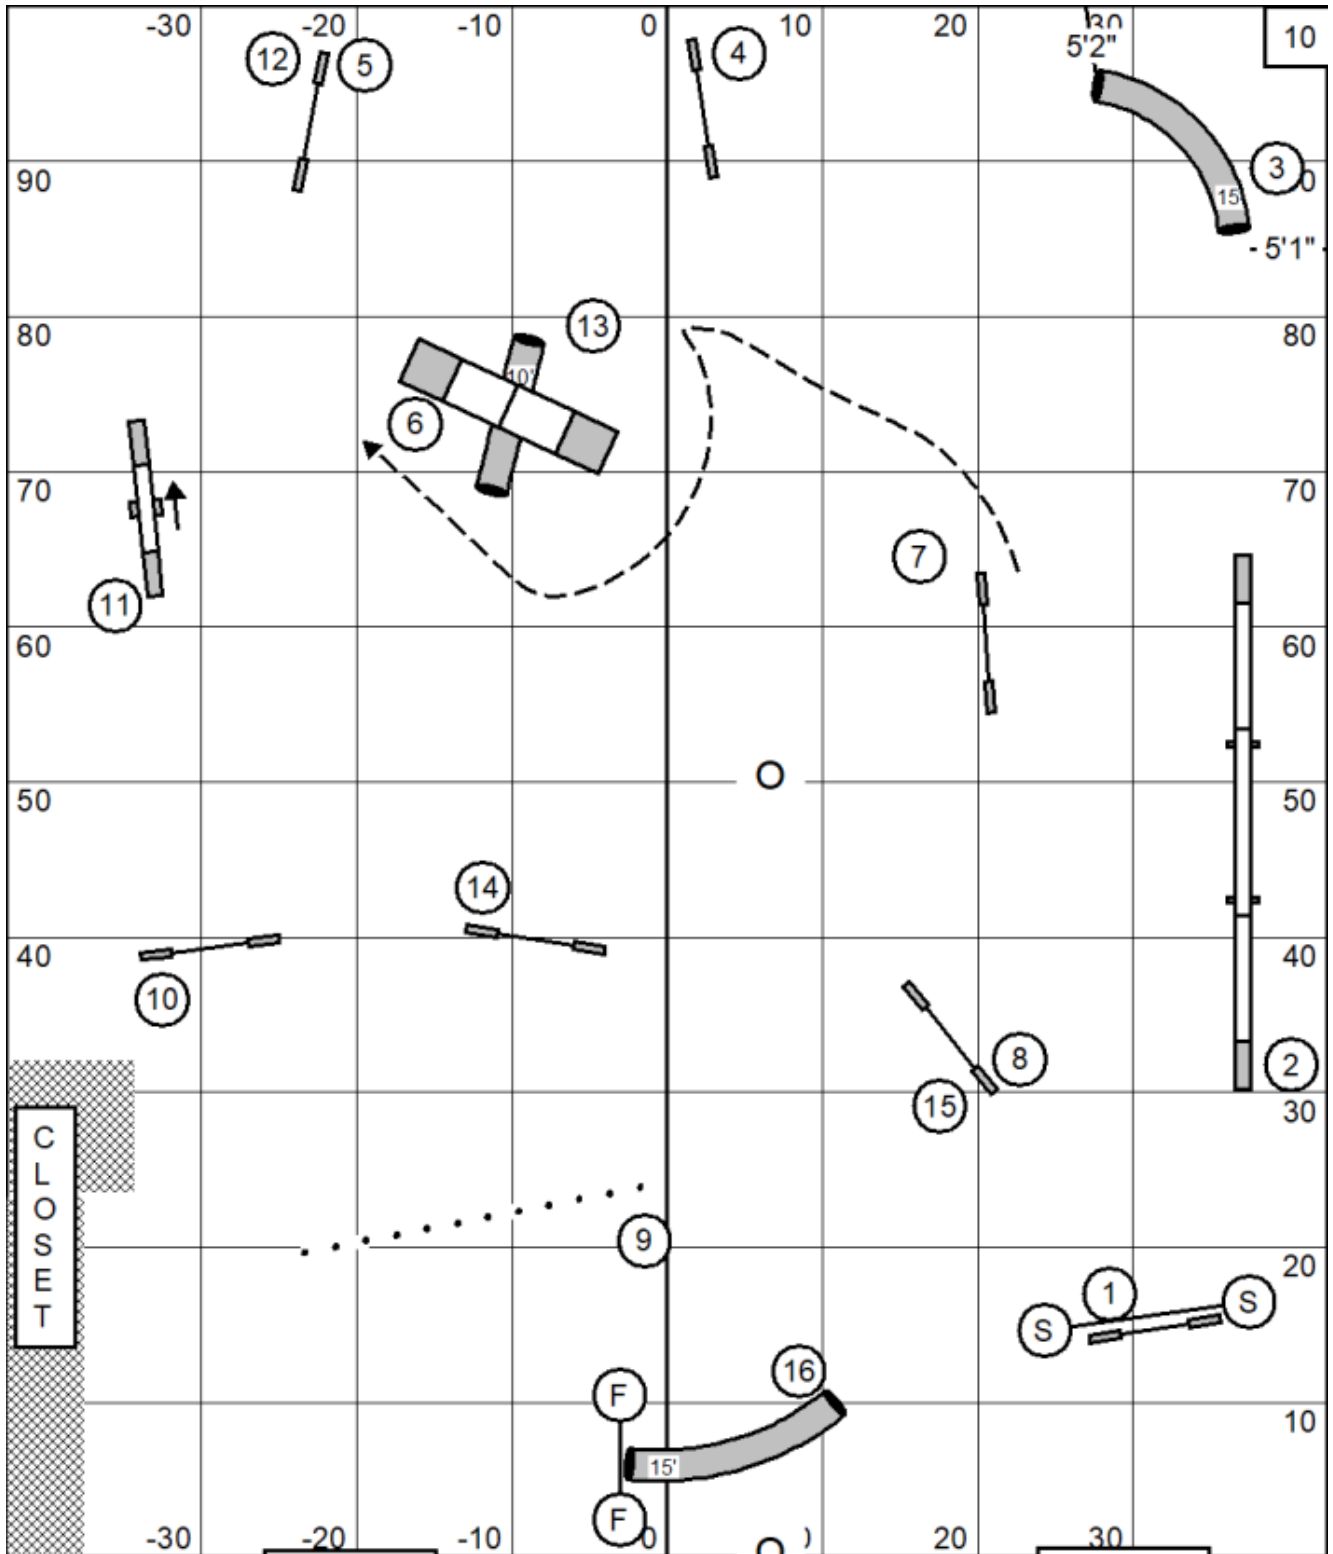

Beginner/Novice Agility
Saturday, April 11, 2026
Fusion Pet Retreat
UKI Trial
Judge: Stefanie Theis

Course maps are only approximations