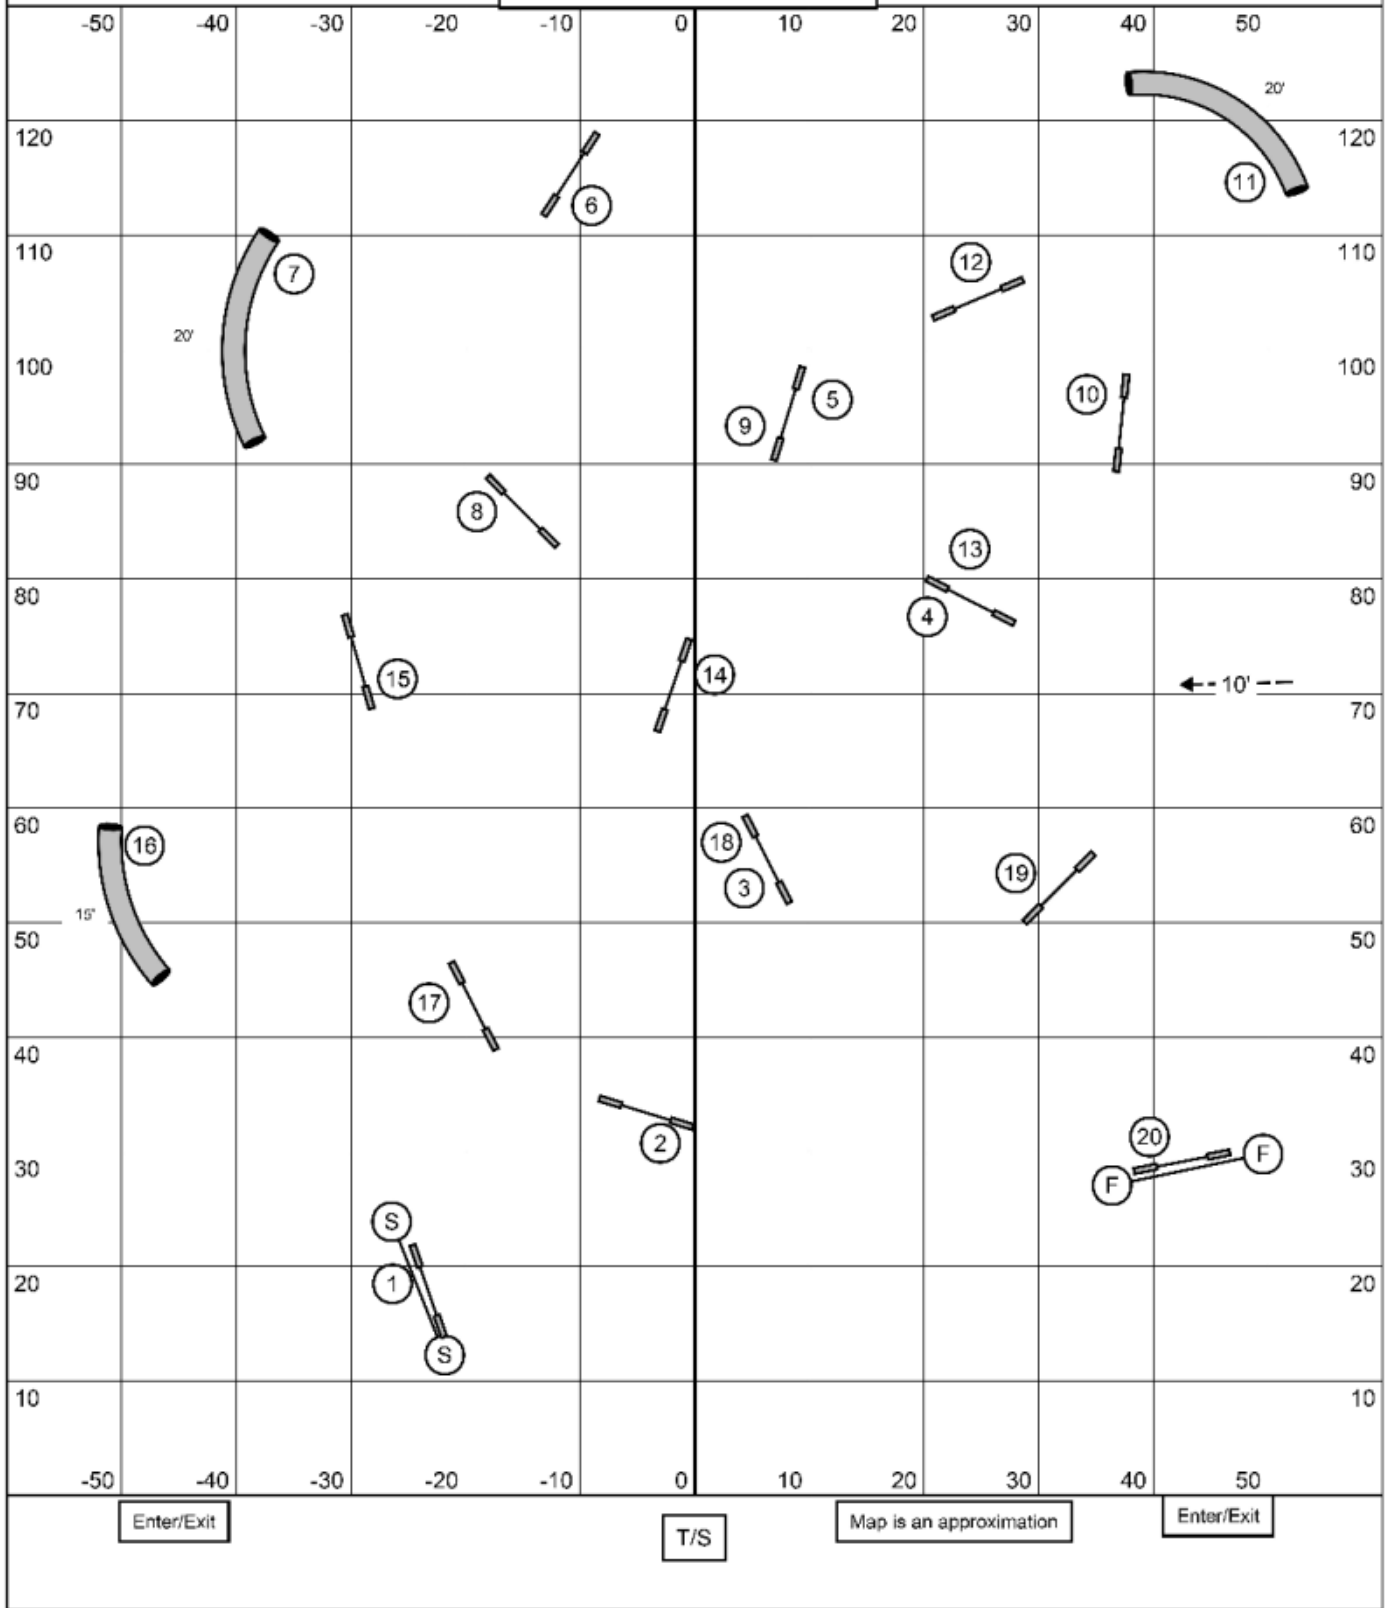

**Speedstakes 2
Senior/Champion**

Dog Gone Fun Agility

UKI Agility Trial
Saturday, June 13, 2026

Judge:
Kim Neff