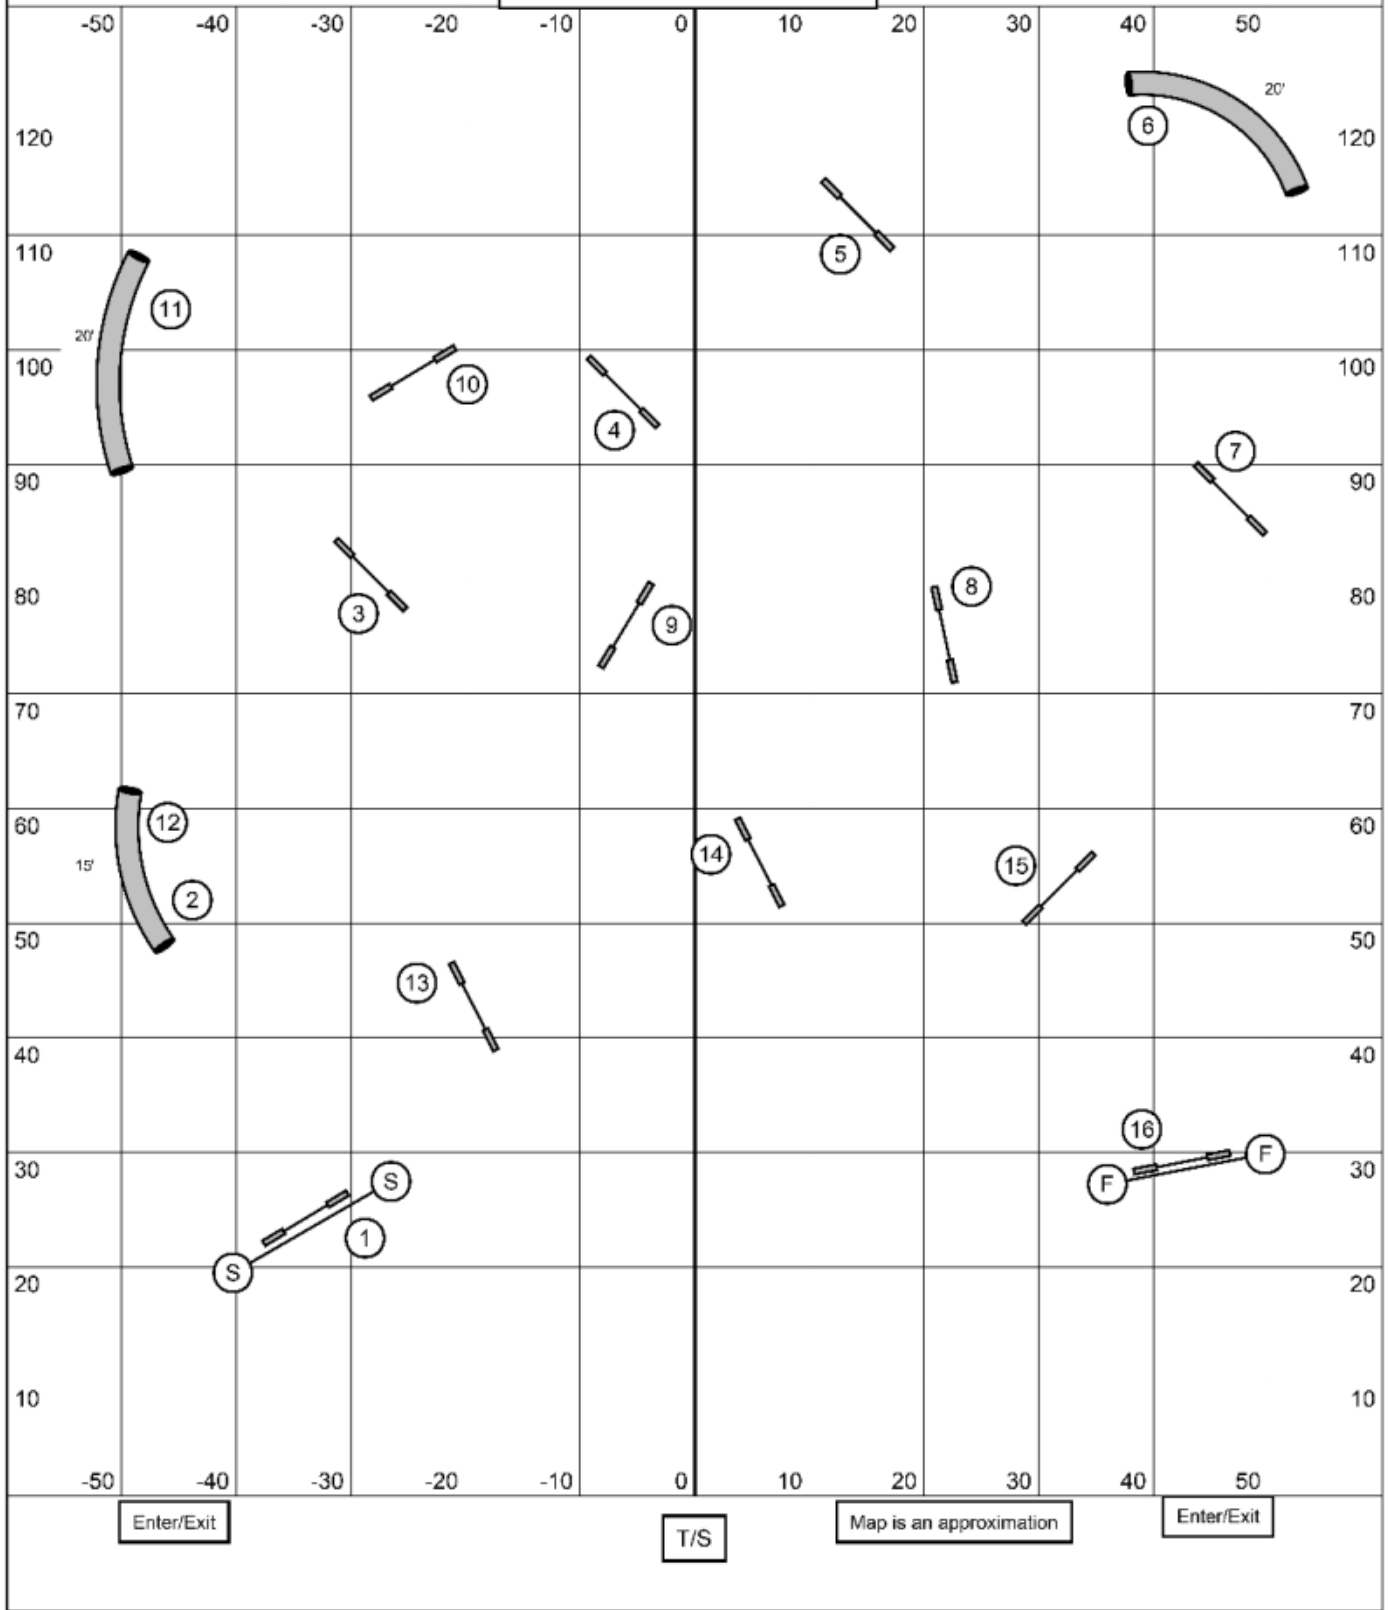

**Speedstakes 1
Beginner/Novice**

Dog Gone Fun Agility
UKI Agility Trial
Saturday, June 13, 2026

Judge:
Kim Neff