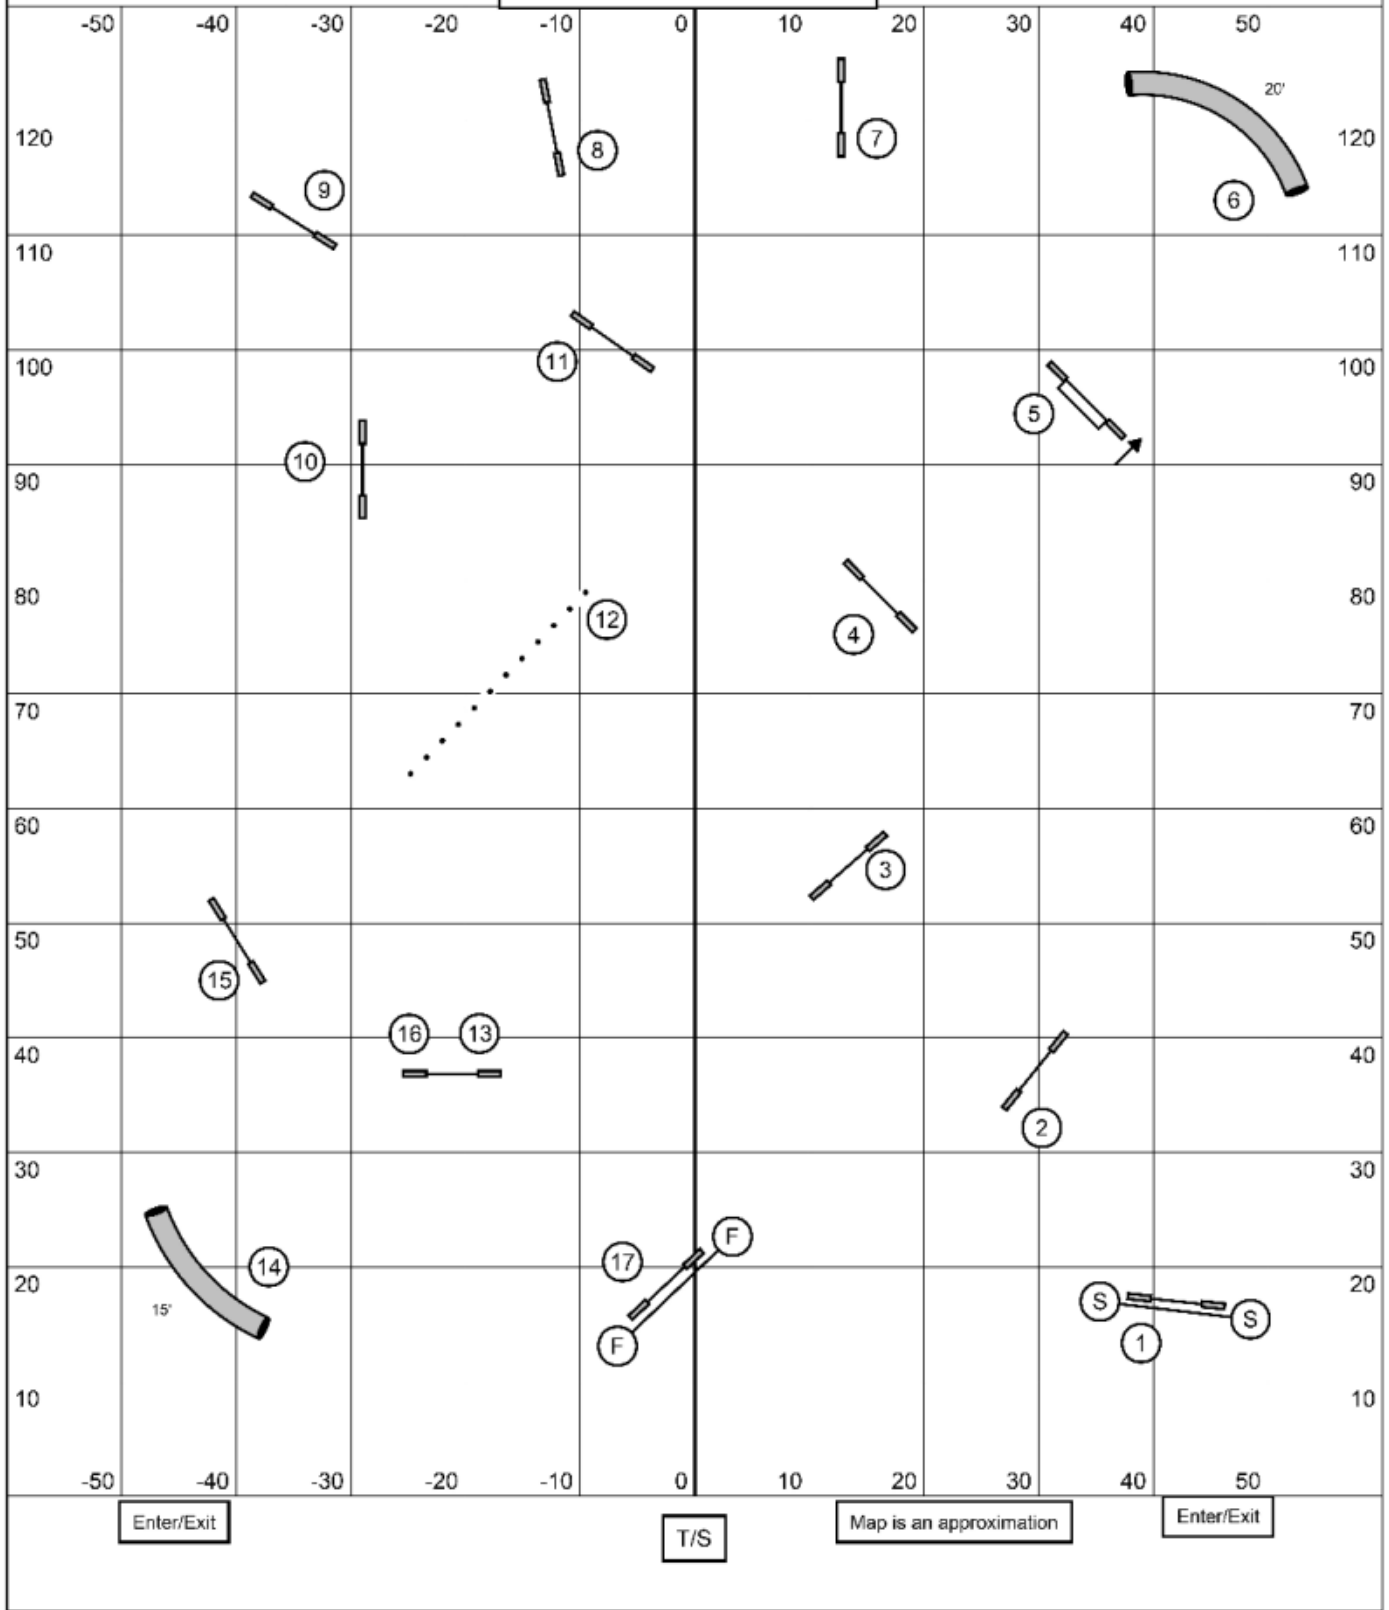

Enter/Exit

T/S

Map is an approximation

Enter/Exit

Jumping
Beginner/Novice

Dog Gone Fun Agility
UKI Agility Trial
Saturday, June 13, 2026

Judge:
Kim Neff

**Speedstakes 2
Senior/Champion**