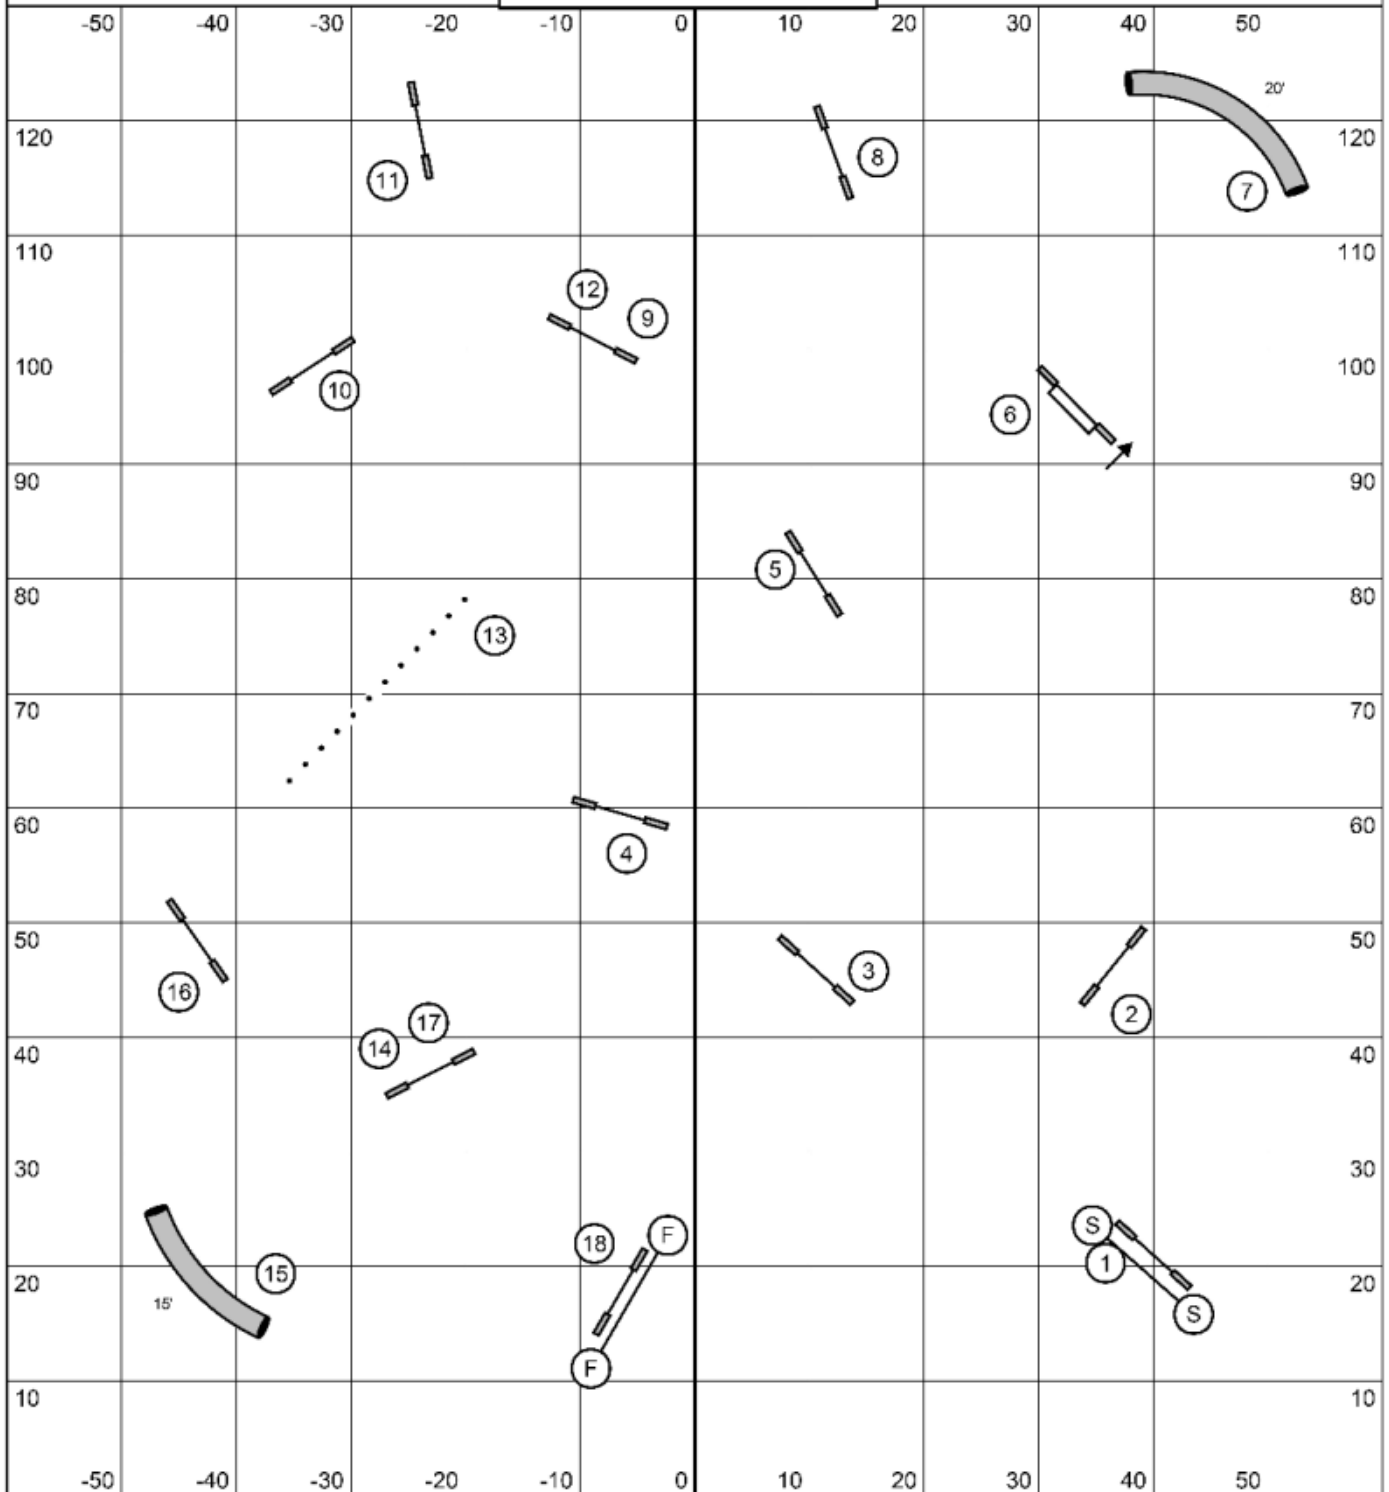

Agility
Beginner/Novice

Dog Gone Fun Agility

UKI Agility Trial
Saturday, June 13, 2026

Judge:
Kim Neff

Jumping
Senior/Champion

Dog Gone Fun Agility

UKI Agility Trial
Saturday, June 13, 2026

Judge:
Kim Neff

Enter/Exit

T/S

Map is an approximation

Enter/Exit

Jumping
Beginner/Novice

Dog Gone Fun Agility
UKI Agility Trial
Saturday, June 13, 2026

Judge:
Kim Neff

**Speedstakes 2
Senior/Champion**