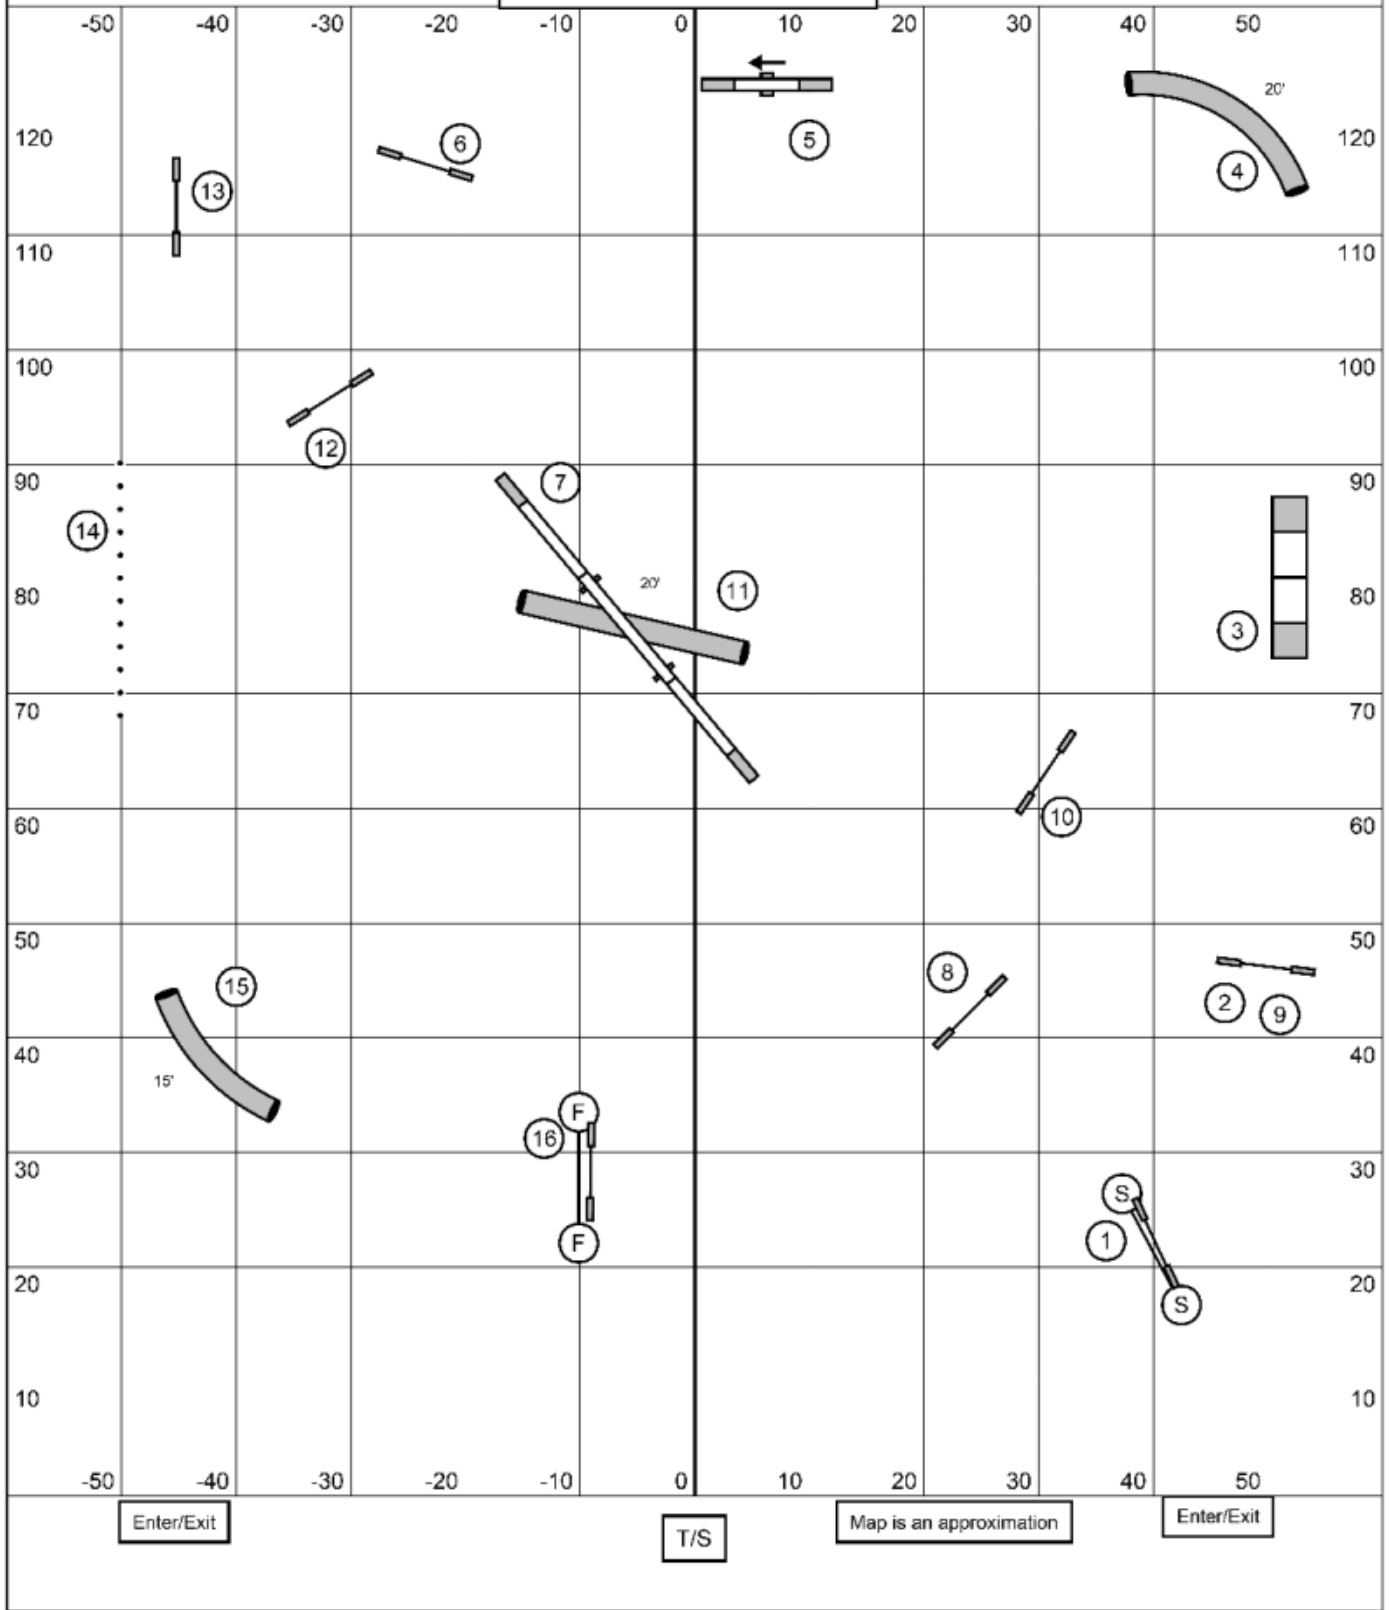

Agility
Beginner/Novice

Dog Gone Fun Agility

UKI Agility Trial
Saturday, June 13, 2026

Judge:
Kim Neff

Jumping
Senior/Champion

Dog Gone Fun Agility

UKI Agility Trial
Saturday, June 13, 2026

Judge:
Kim Neff

Enter/Exit

T/S

Map is an approximation

Enter/Exit

Jumping
Beginner/Novice

Dog Gone Fun Agility
UKI Agility Trial
Saturday, June 13, 2026

Judge:
Kim Neff

**Speedstakes 2
Senior/Champion**

Dog Gone Fun Agility

UKI Agility Trial
Saturday, June 13, 2026

Judge:
Kim Neff

**Speedstakes 1
Beginner/Novice**

Dog Gone Fun Agility
UKI Agility Trial
Saturday, June 13, 2026

Judge:
Kim Neff

**Speedstakes 2
Beginner/Novice**

Dog Gone Fun Agility
UKI Agility Trial
Saturday, June 13, 2026

Judge:
Kim Neff