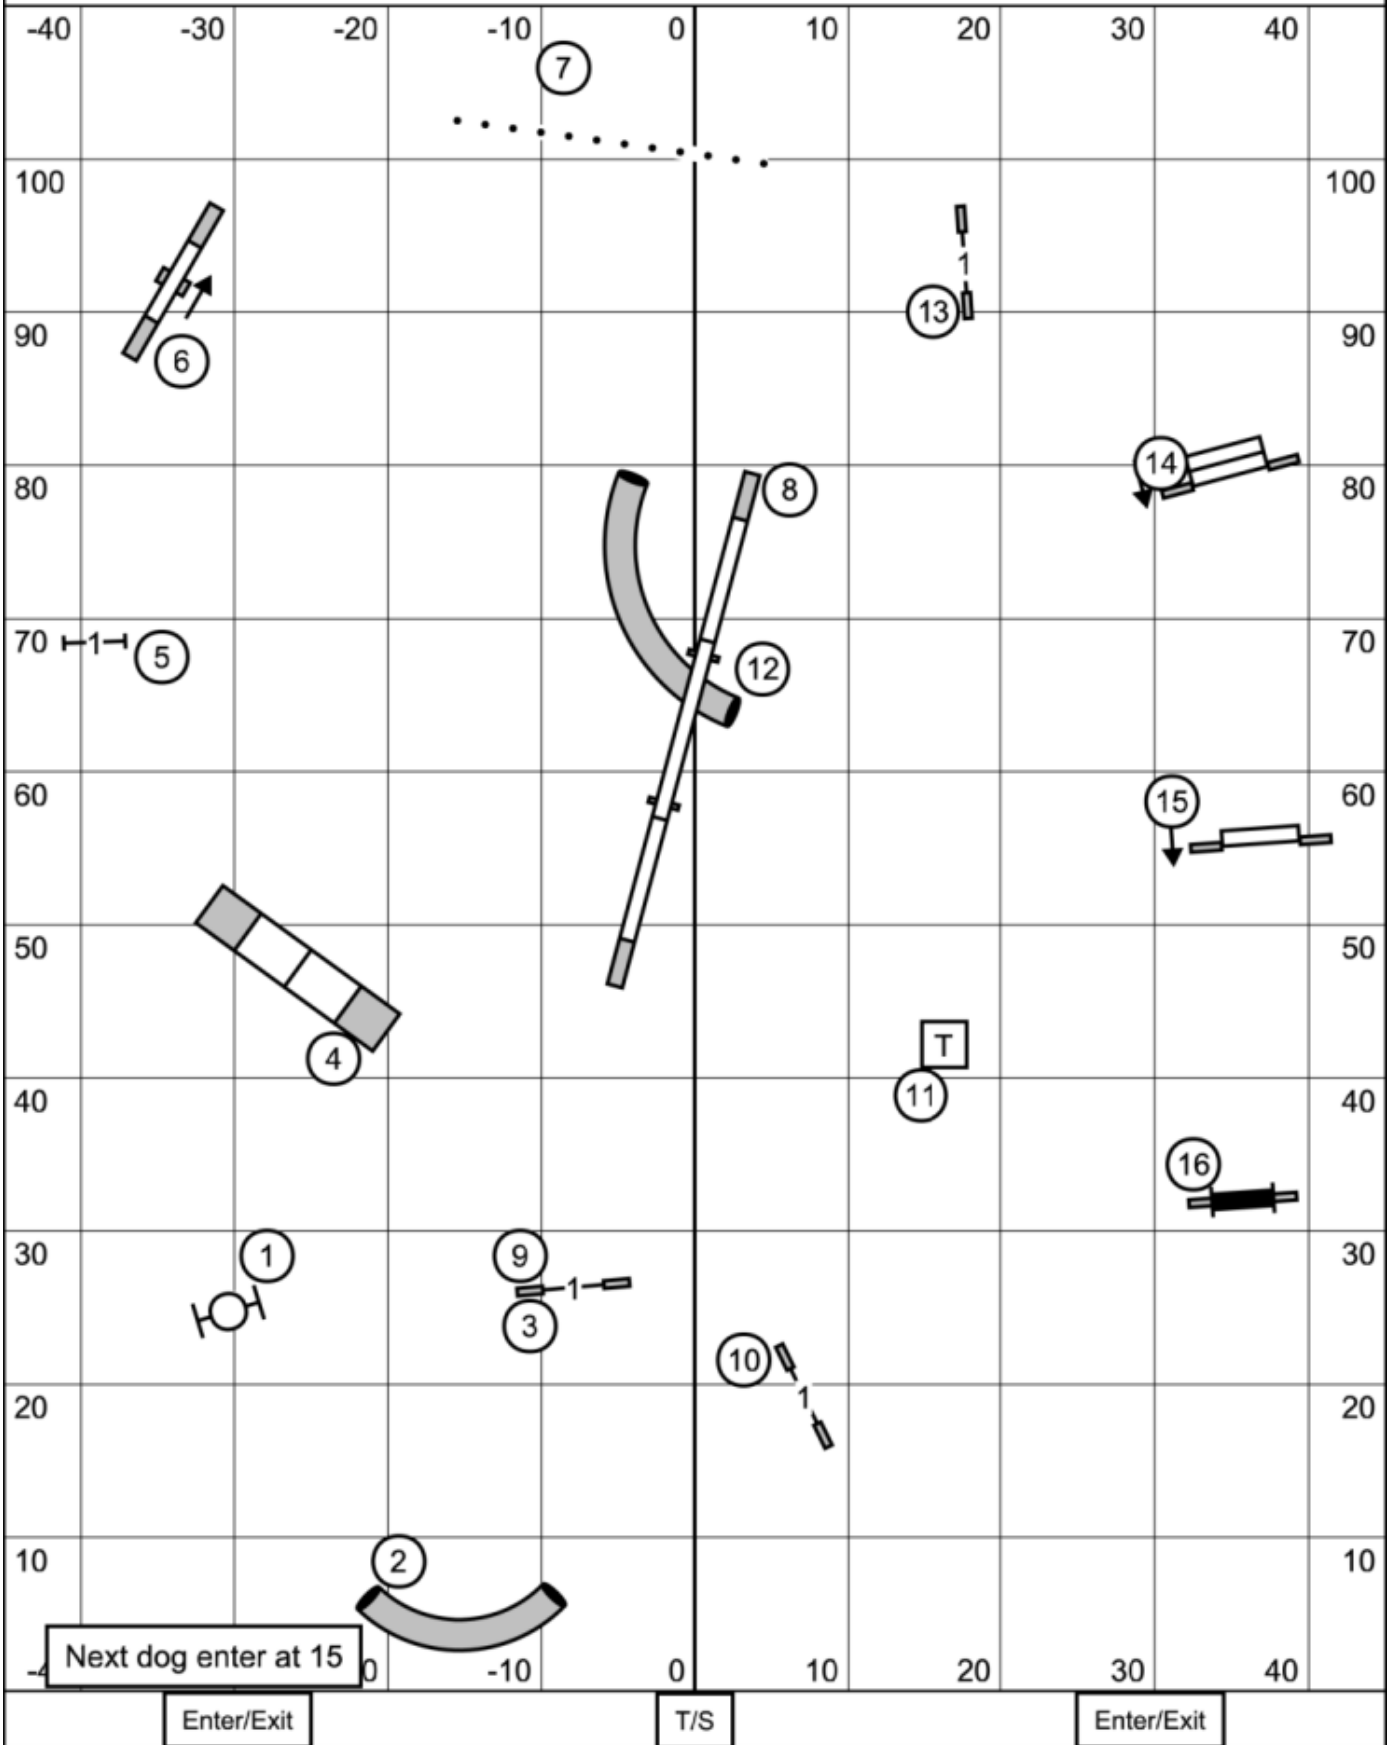

Saturday, June 13, 2026
Greater Lincoln Obedience Club

OPEN STD

Lincoln, NE
Judge: Tracy Hanna