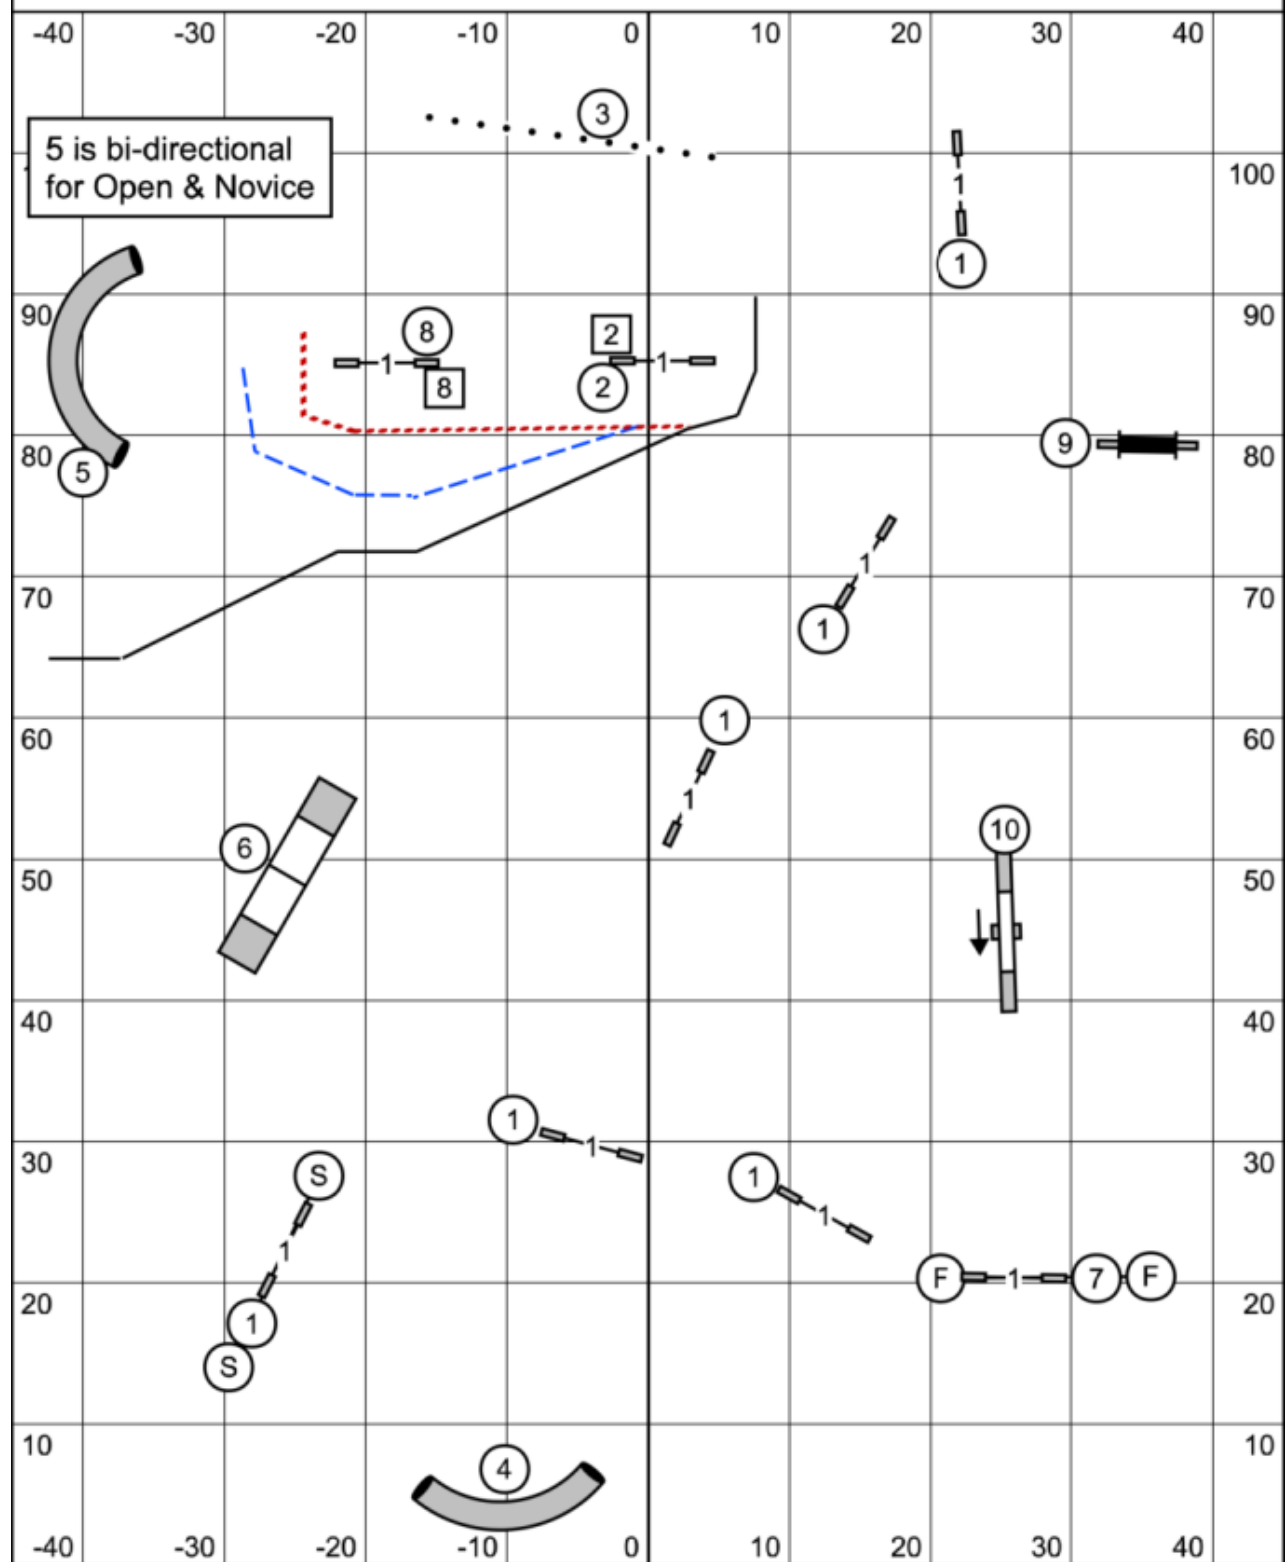

Saturday, June 13, 2026
 Greater Lincoln Obedience Club

**ALL
 FAST**

Lincoln, NE
 Judge: Tracy Hanna

Masters / Exc: Circle 5 - 8 - 2 or 2 - 8 - 5 Black Solid Line
 Open: Circle 2 - 8 or Square 8 - 2 Blue Dashed Line
 Novice: Circle 2 - 8 or Square 8 - 2 Red Dotted Line

Saturday, June 13, 2026
Greater Lincoln Obedience Club

PREMIER STD

Lincoln, NE
Judge: Tracy Hanna

Saturday, June 13, 2026

MASTER / EXCELLENT STD

Lincoln, NE

Greater Lincoln Obedience Club

Judge: Tracy Hanna

Saturday, June 13, 2026
Greater Lincoln Obedience Club

OPEN STD

Lincoln, NE
Judge: Tracy Hanna

Saturday, June 13, 2026
Greater Lincoln Obedience Club

NOVICE STD

Lincoln, NE
Judge: Tracy Hanna

Saturday, June 13, 2026
Greater Lincoln Obedience Club