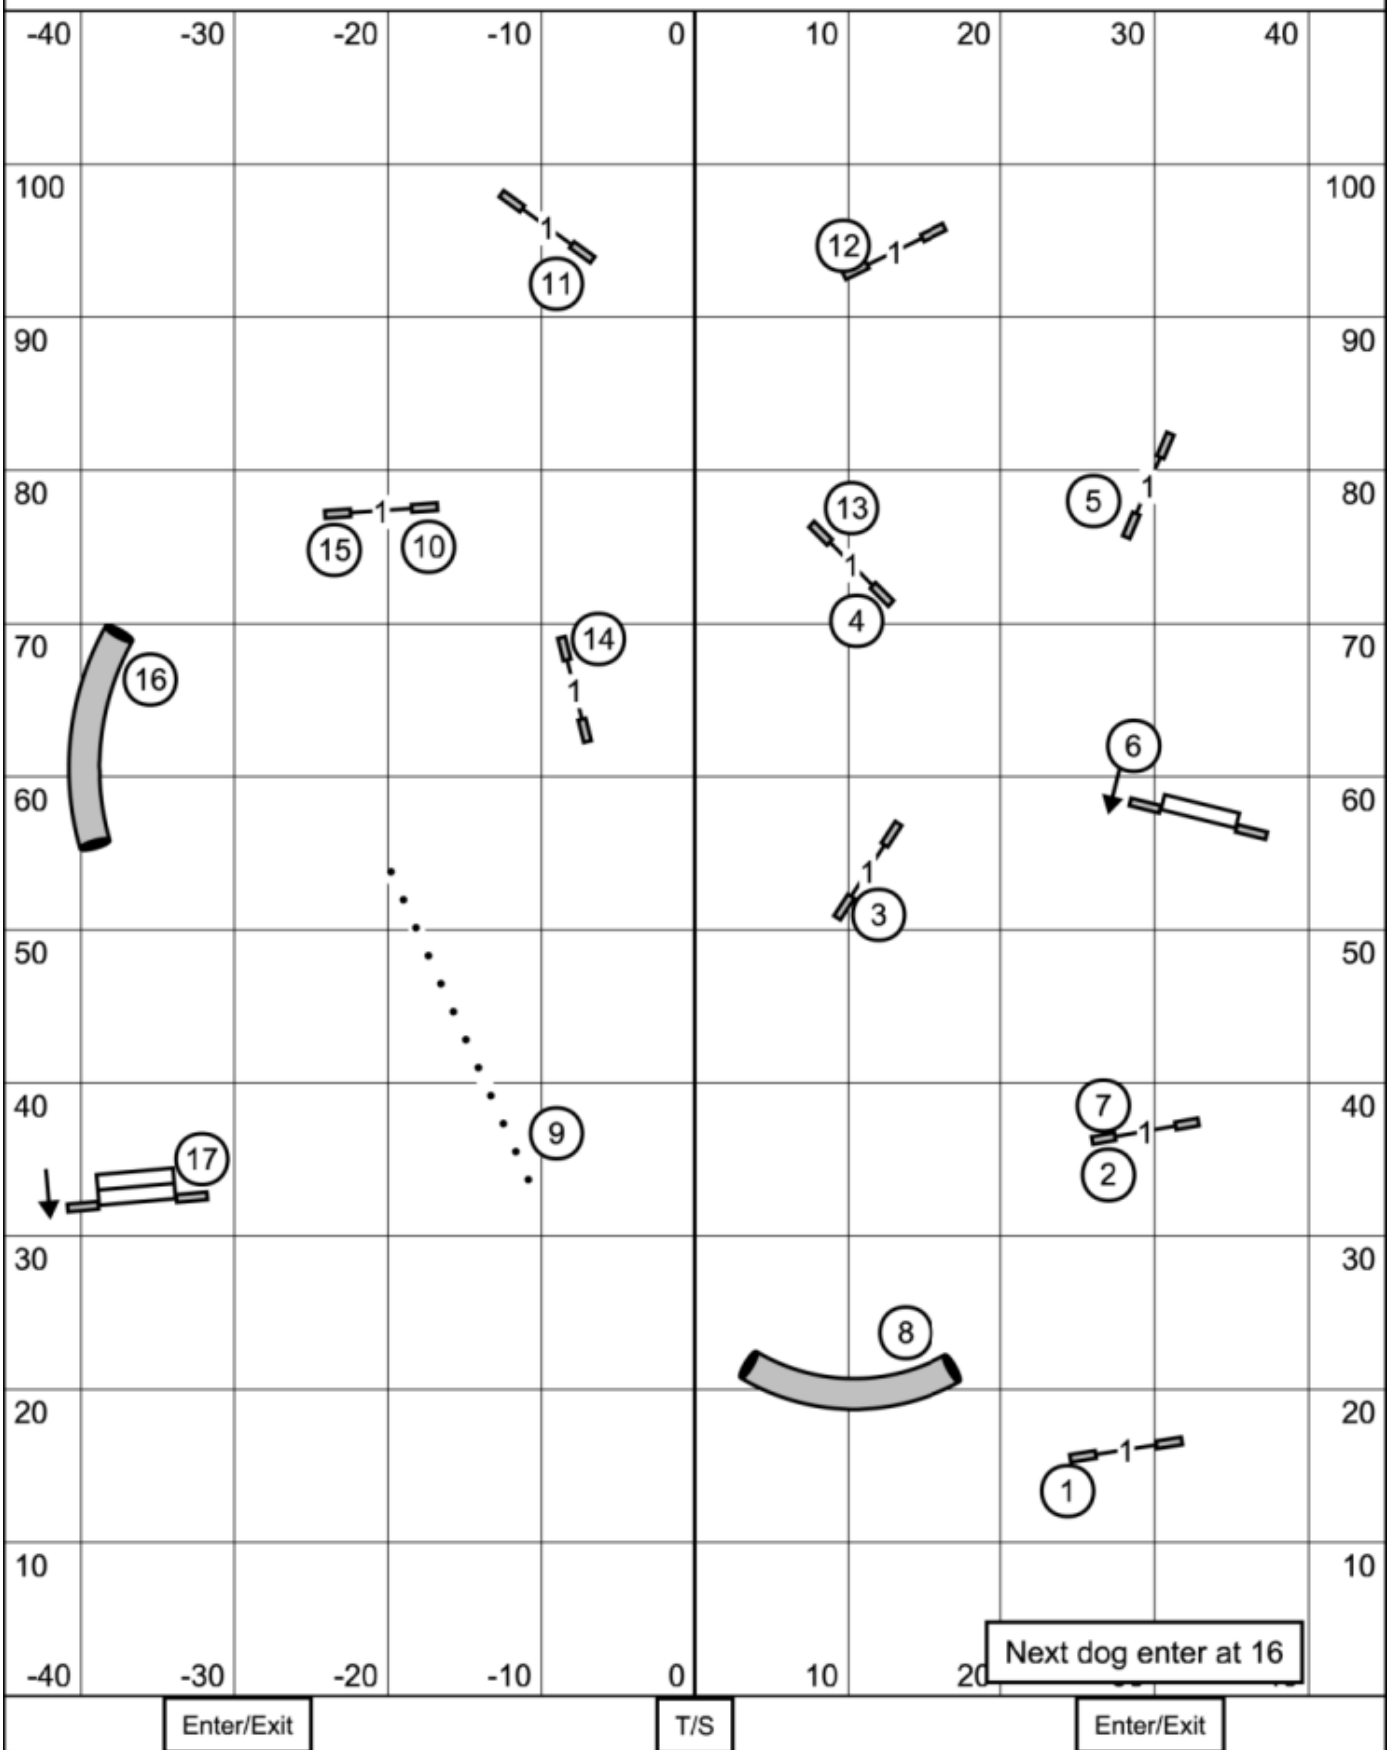

Saturday, June 13, 2026
Greater Lincoln Obedience Club

OPEN JWW

Lincoln, NE
Judge: Tracy Hanna