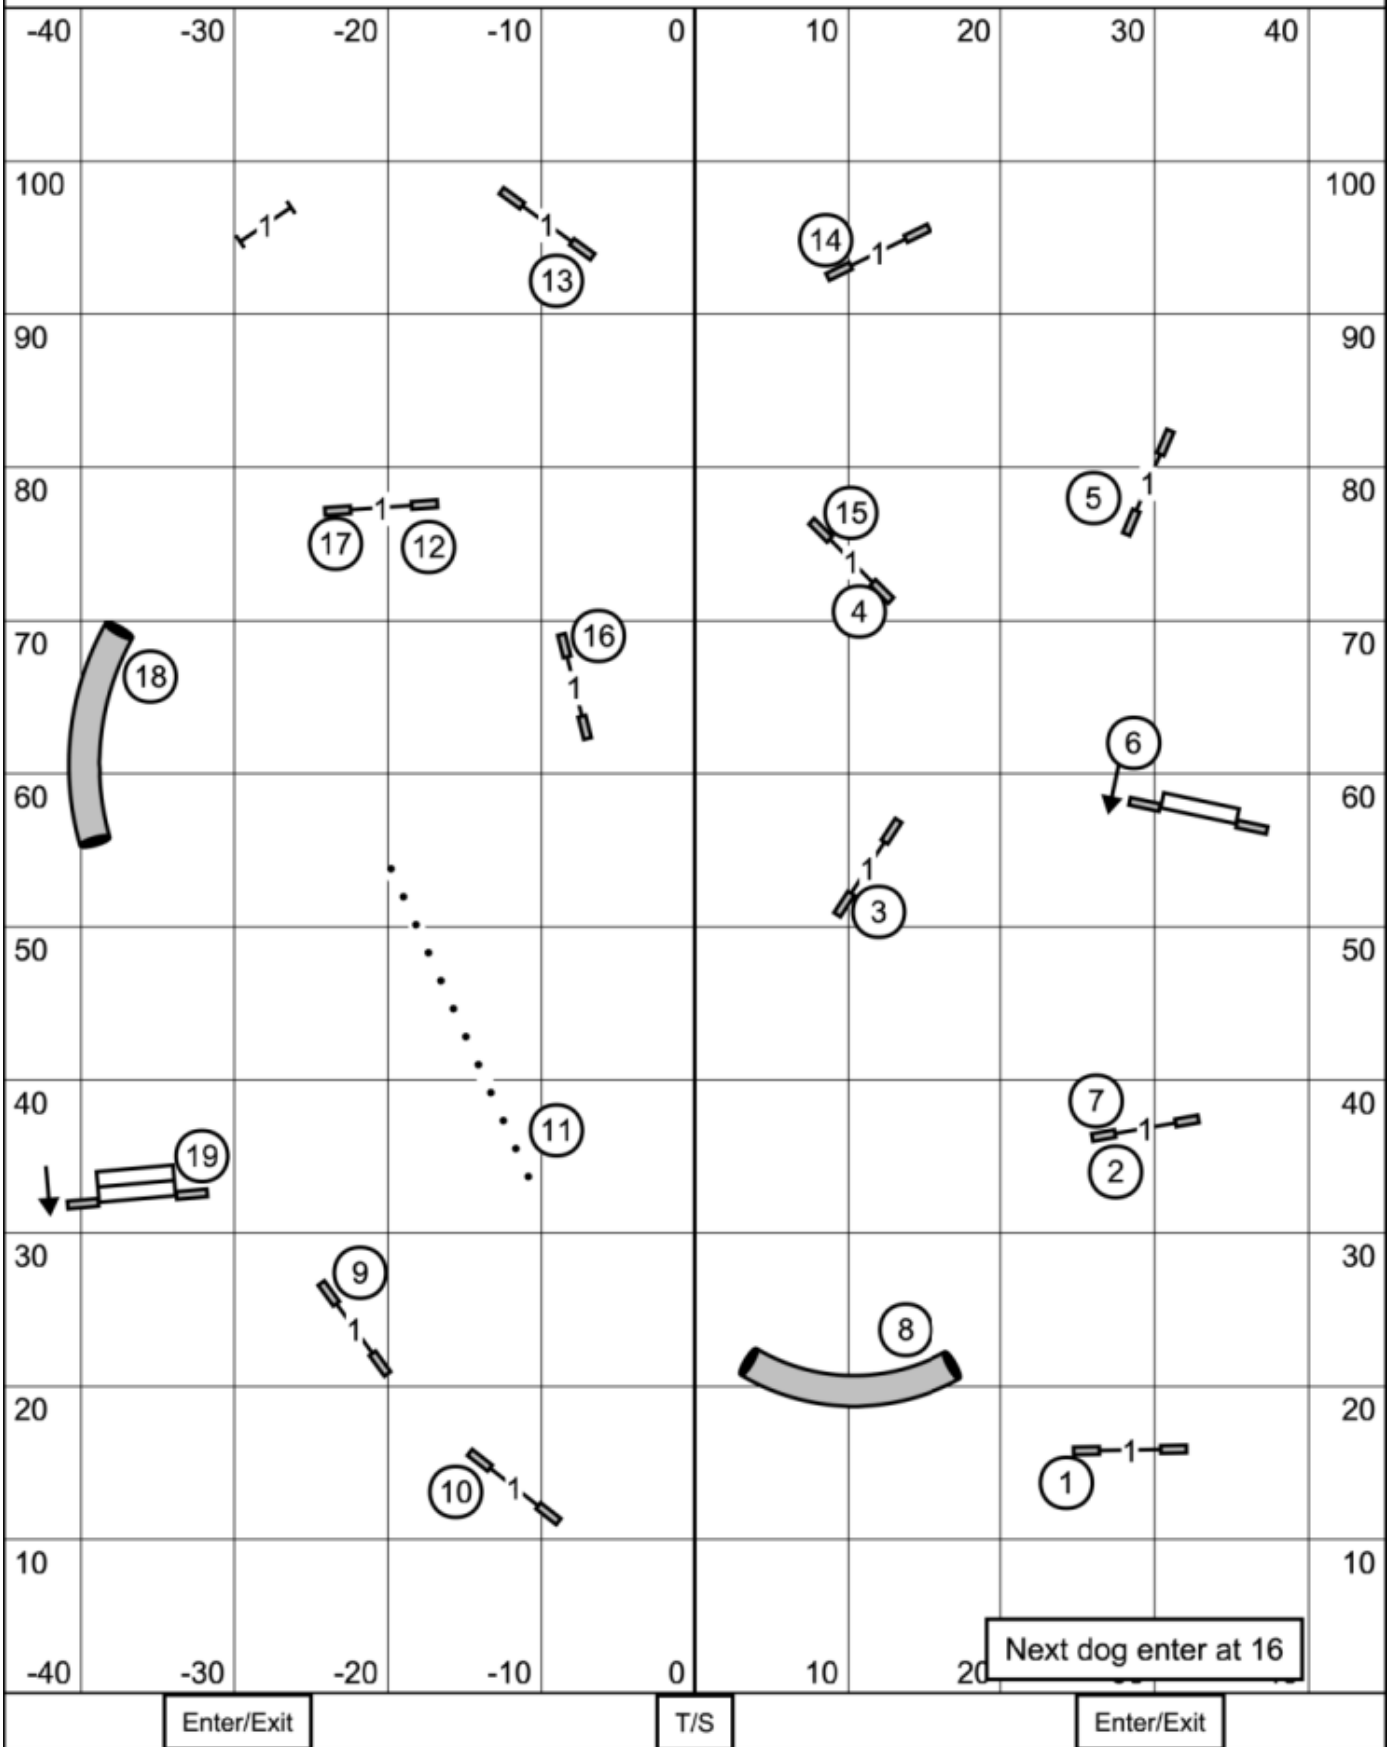

Saturday, June 13, 2026
 Greater Lincoln Obedience Club

**ALL
 FAST**

Lincoln, NE
 Judge: Tracy Hanna

Masters / Exc: Circle 5 - 8 - 2 or 2 - 8 - 5 Black Solid Line
 Open: Circle 2 - 8 or Square 8 - 2 Blue Dashed Line
 Novice: Circle 2 - 8 or Square 8 - 2 Red Dotted Line

PREMIER JWW

Lincoln, NE
Judge: Tracy Hanna

Saturday, June 13, 2026
Greater Lincoln Obedience Club

MASTER / EXCELLENT
JWW

Lincoln, NE
Judge: Tracy Hanna

Saturday, June 13, 2026
Greater Lincoln Obedience Club