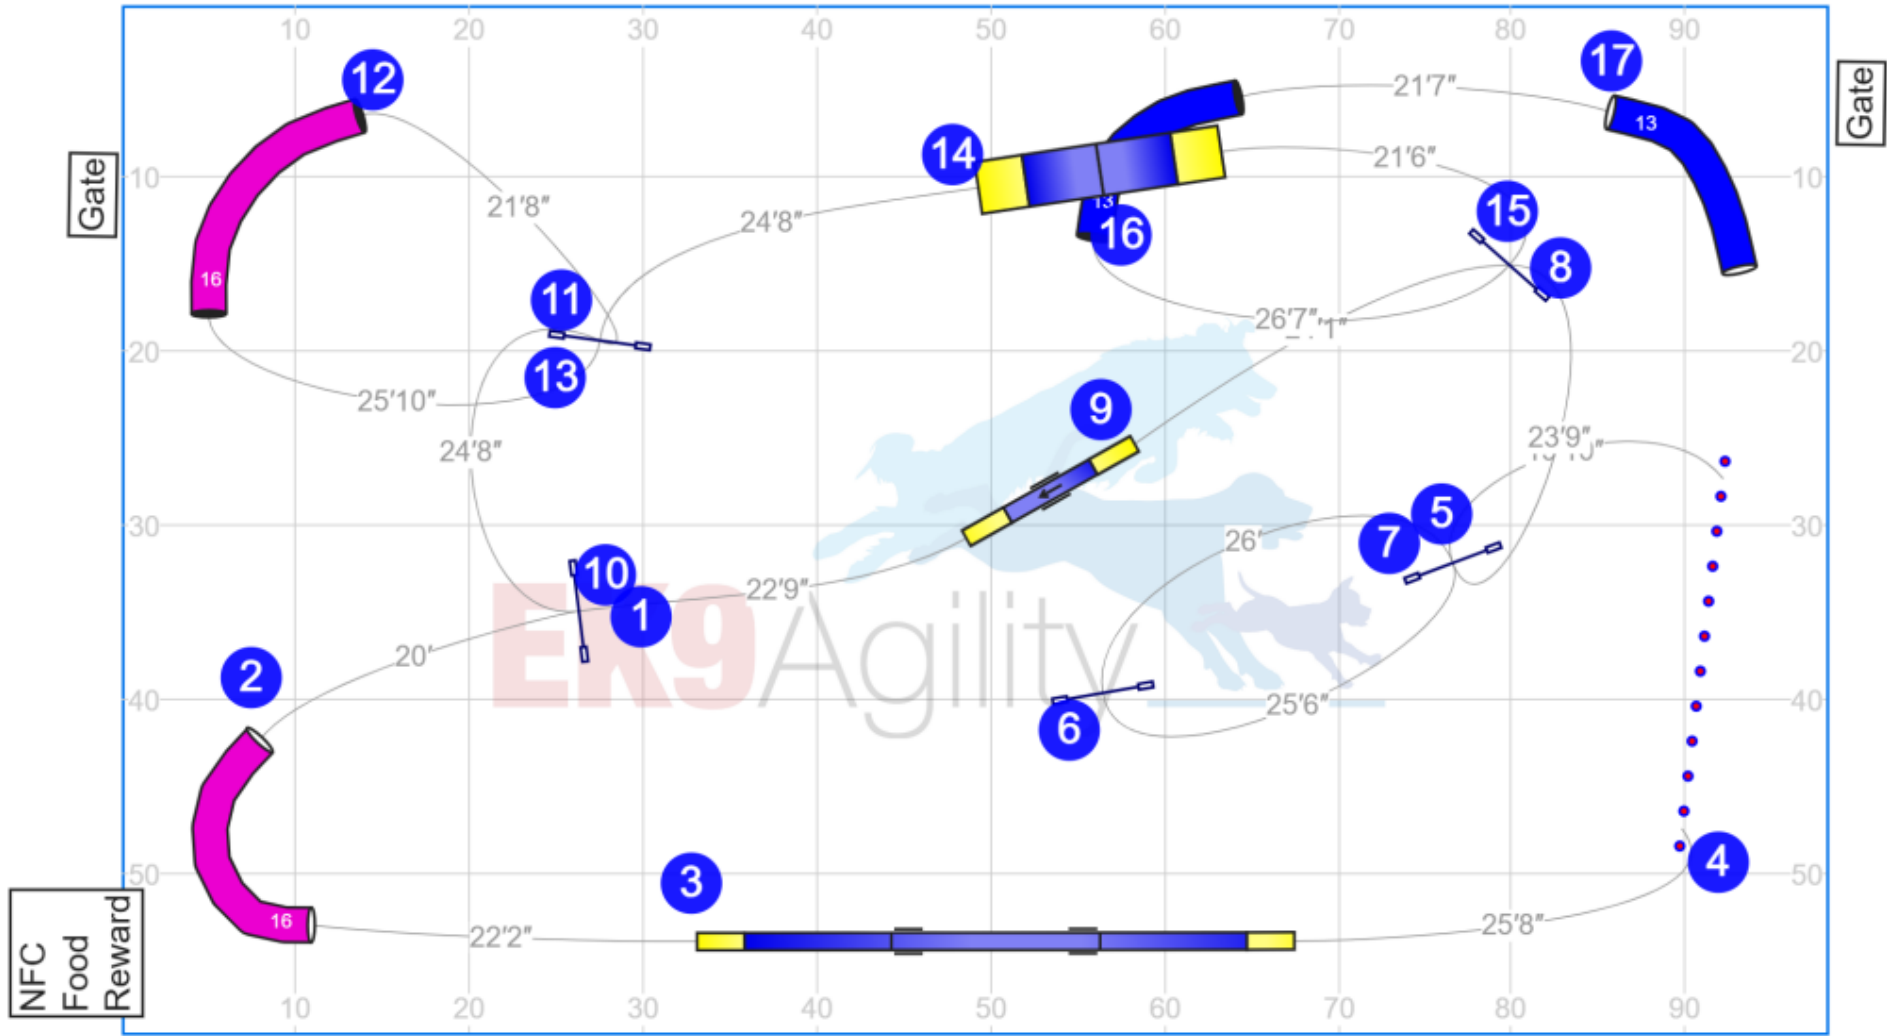

Opening: 30 Sec  
 20\*22\*24 17Sec  
 Small dogs/Selects 19 Sec  
 10 points on AF side of line  
 15 points on other side

# SCGamblers6-14-26 Judge: Barbara Standiford

NFC  
 Food  
 Reward

Path length (ft): 114.8

Map is only an approximation.

www.smarteragility.com

03BNAgility6-14-26 Judge: Barbara Standiford

Path length (ft): 416.1

Map is only an approximation.

www.smarteragility.com

# 04SCAgility6-14-26 Judge: Barbara Standiford

NFC  
Food  
Reward

Path length (ft): 523.7

Map is only an approximation.

www.smarteragility.com