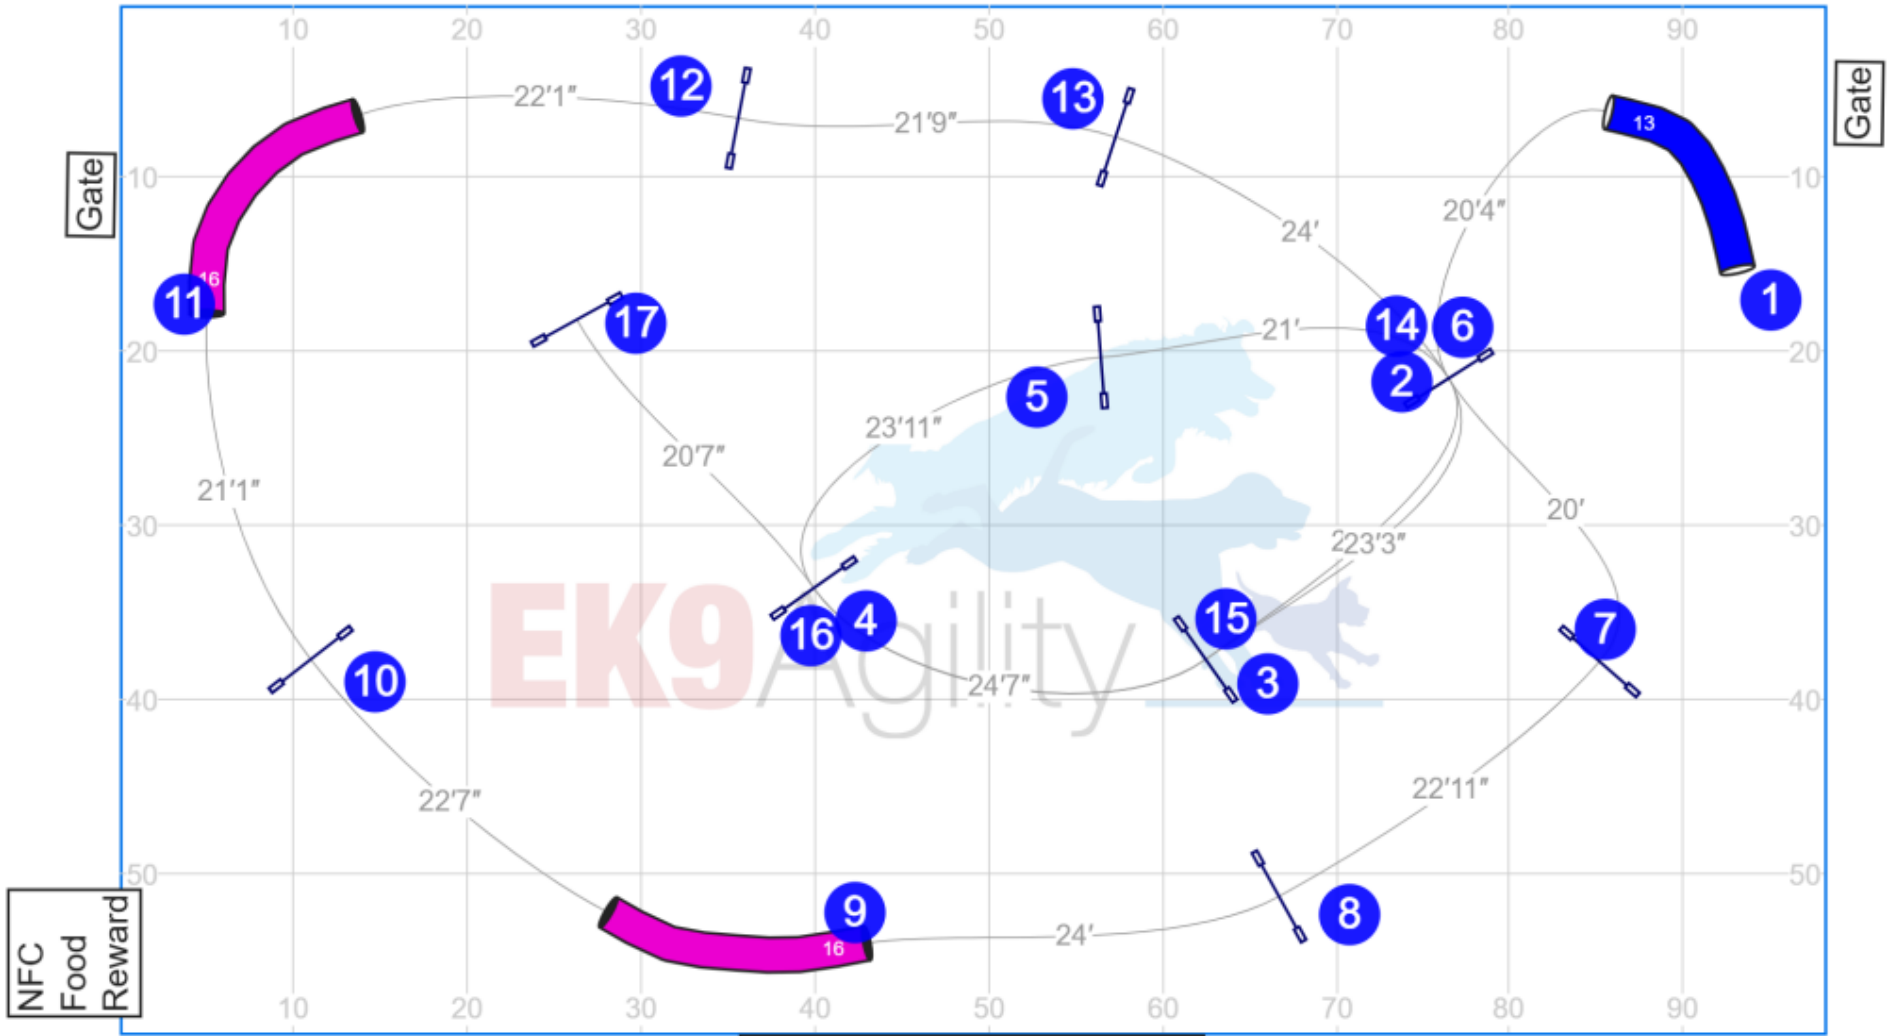

# 07SCSpeedstakes6-14-26 Judge: Barbara Standiford

Path length (ft): 447.8

Map is only an approximation.

[www.smarteragility.com](http://www.smarteragility.com)

# 08BNSpeedstakes6-14-26 Judge: Barbara Standiford

Path length (ft): 463.2

Map is only an approximation.

[www.smarteragility.com](http://www.smarteragility.com)

# 09BNSpeedstakes26-14-26 Judge: Barbara Standiford

Path length (ft): 405.8

Map is only an approximation.

www.smarteragility.com

# 10SCSpeedstakes26-14-26 Judge: Barbara Standiford

Path length (ft): 413.4

Map is only an approximation.

[www.smarteragility.com](http://www.smarteragility.com)