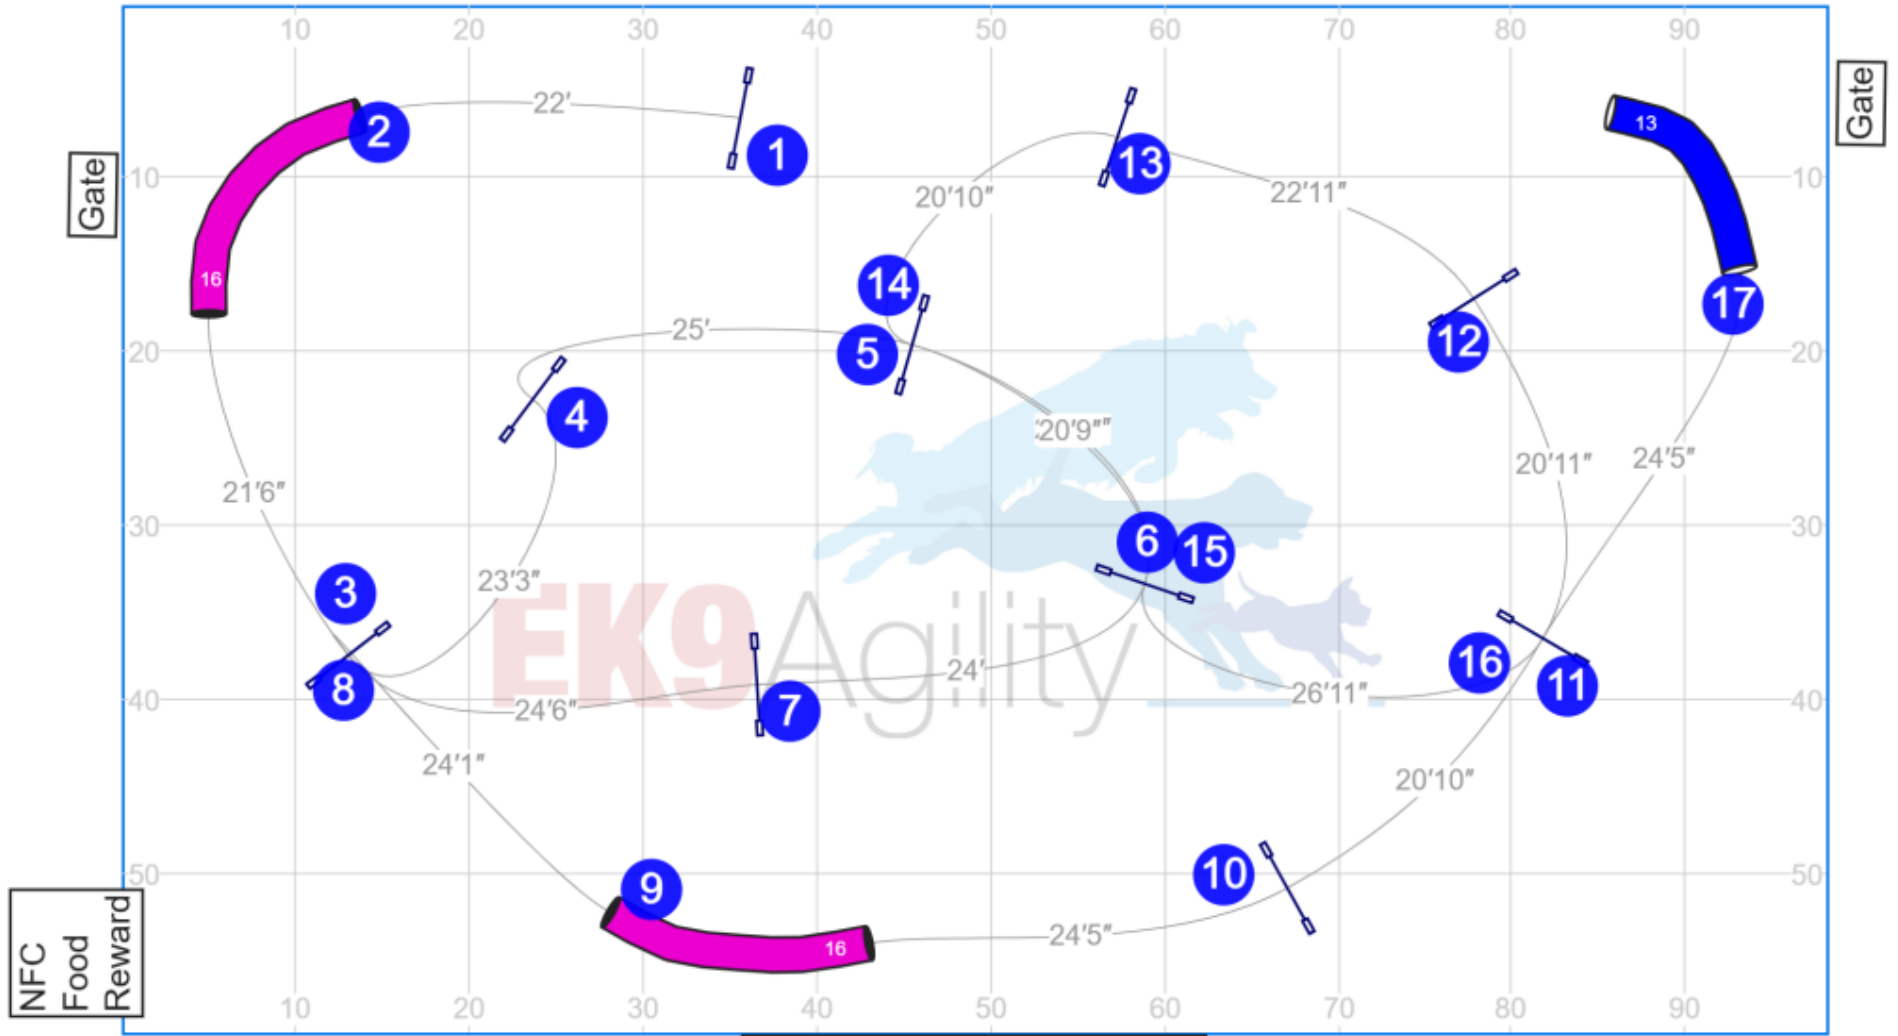

# 07SCSpeedstakes6-14-26 Judge: Barbara Standiford

Path length (ft): 447.8

Map is only an approximation.

[www.smarteragility.com](http://www.smarteragility.com)

# 08BNSpeedstakes6-14-26 Judge: Barbara Standiford

Path length (ft): 463.2

Map is only an approximation.

[www.smarteragility.com](http://www.smarteragility.com)

# 09BNSpeedstakes26-14-26 Judge: Barbara Standiford

Path length (ft): 405.8

Map is only an approximation.

www.smarteragility.com

# 10SCSpeedstakes26-14-26 Judge: Barbara Standiford

Path length (ft): 413.4

Map is only an approximation.

[www.smarteragility.com](http://www.smarteragility.com)