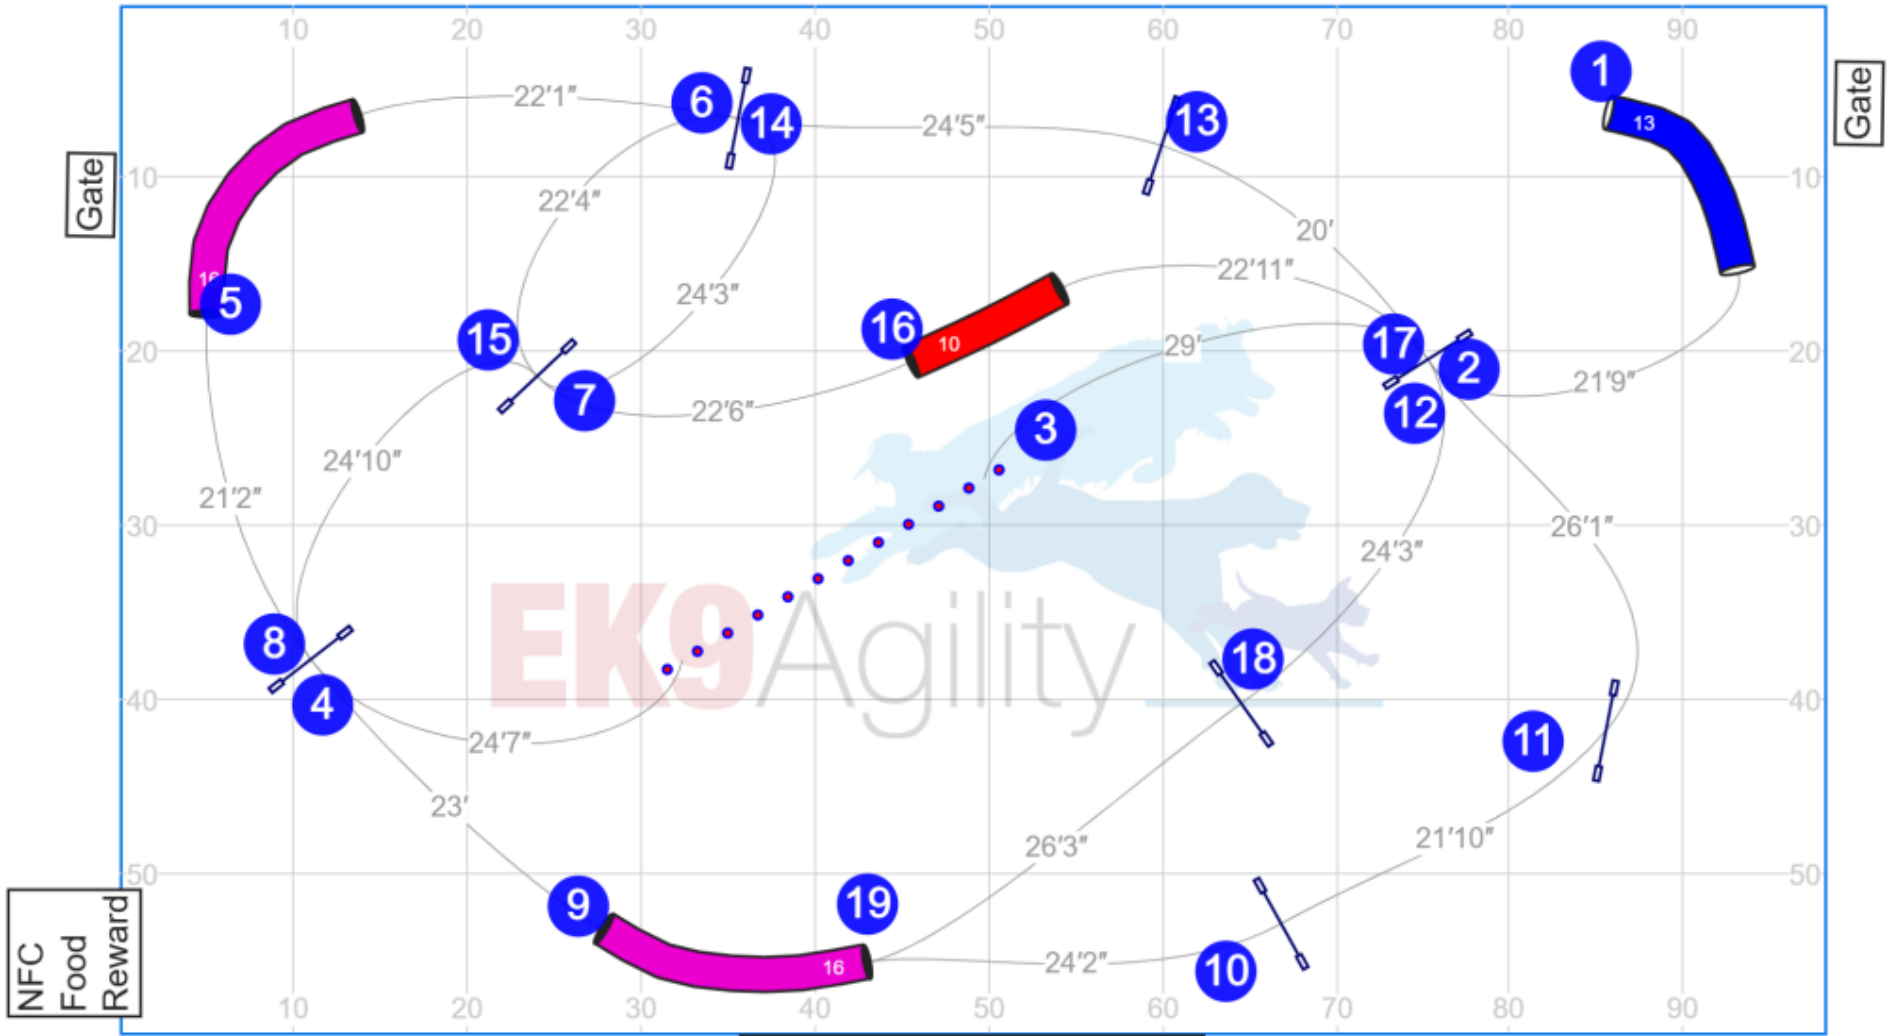

# 04SCAgility6-14-26 Judge: Barbara Standiford

NFC  
Food  
Reward

Path length (ft): 523.7

Map is only an approximation.

www.smarteragility.com

# 05BNJumping6-14-26 Judge: Barbara Standiford

NFC  
Food  
Reward

Path length (ft): 410.5

Map is only an approximation.

www.smarteragility.com

# 06SCJumping6-14-26 Judge: Barbara Standiford

Path length (ft): 520.1

Map is only an approximation.

[www.smarteragility.com](http://www.smarteragility.com)

# 07SCSpeedstakes6-14-26 Judge: Barbara Standiford

Path length (ft): 447.8

Map is only an approximation.

[www.smarteragility.com](http://www.smarteragility.com)