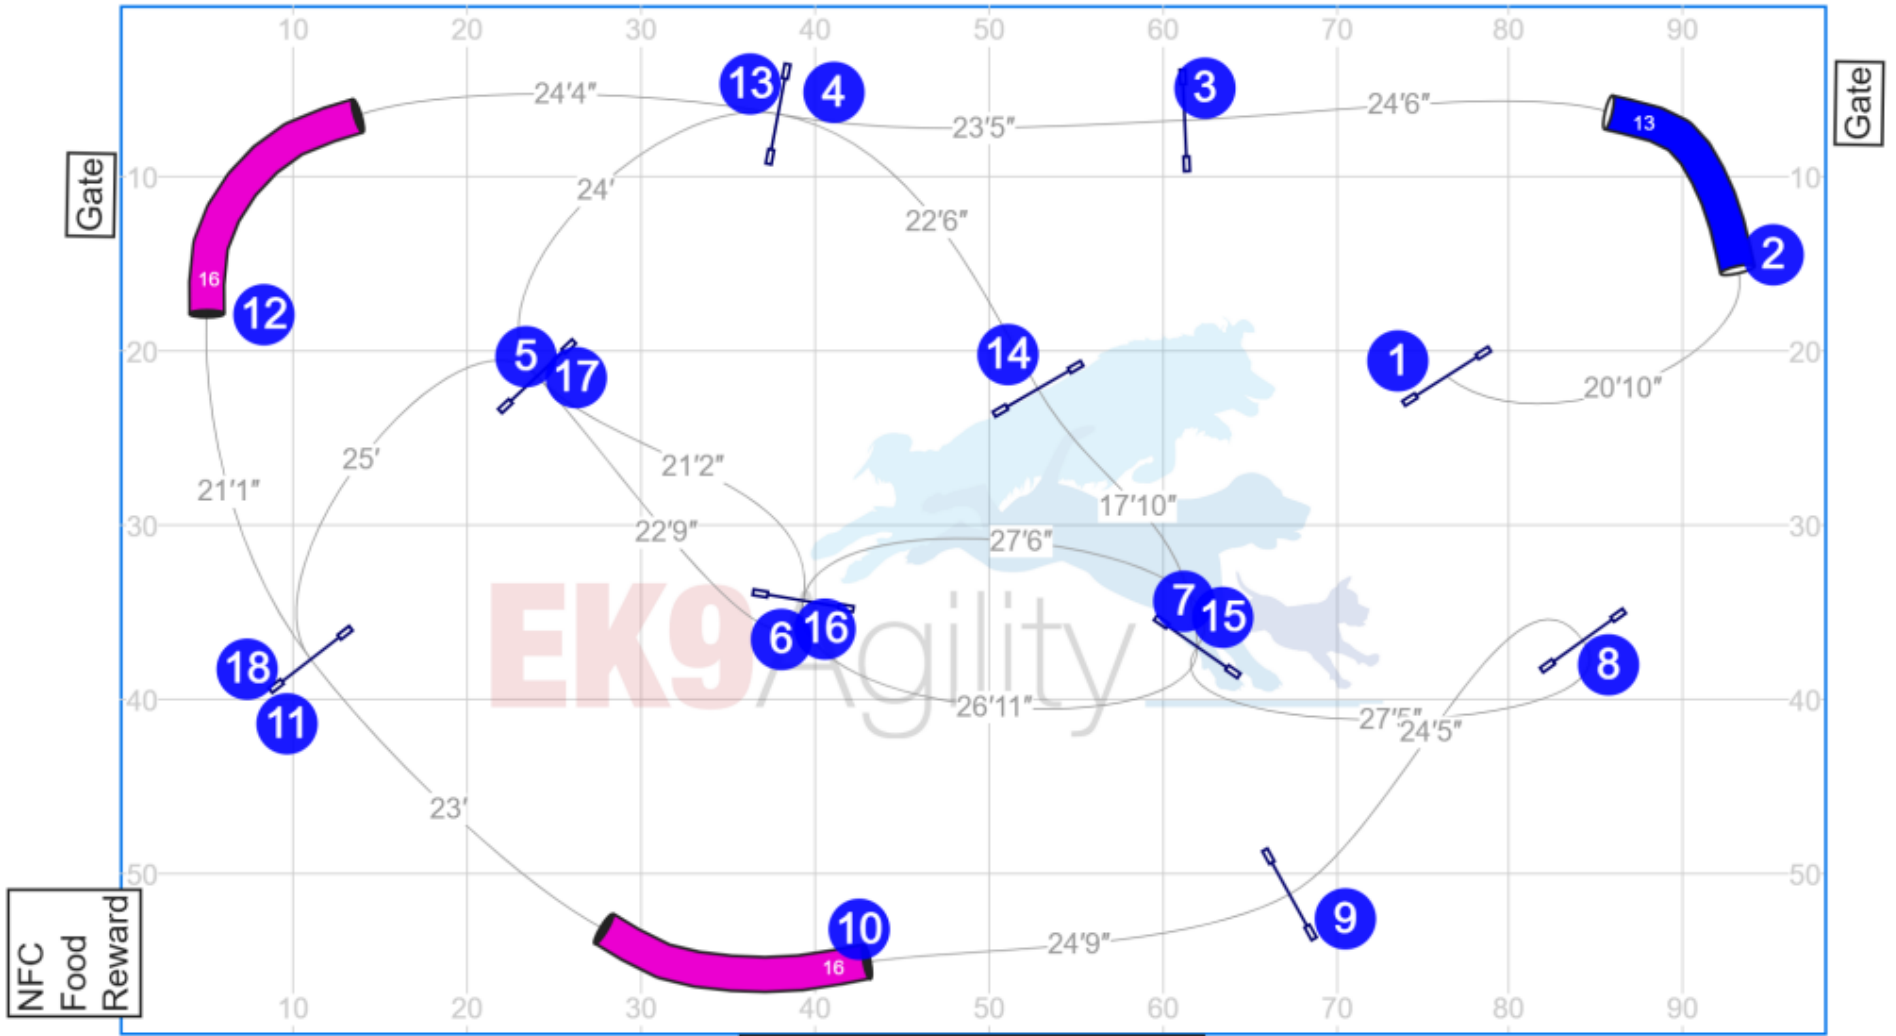

# 05BNJumping6-14-26 Judge: Barbara Standiford

NFC  
Food  
Reward

Path length (ft): 410.5

Map is only an approximation.

www.smarteragility.com

# 06SCJumping6-14-26 Judge: Barbara Standiford

Path length (ft): 520.1

Map is only an approximation.

[www.smarteragility.com](http://www.smarteragility.com)

# 07SCSpeedstakes6-14-26 Judge: Barbara Standiford

Path length (ft): 447.8

Map is only an approximation.

[www.smarteragility.com](http://www.smarteragility.com)

# 08BNSpeedstakes6-14-26 Judge: Barbara Standiford

Path length (ft): 463.2

Map is only an approximation.

[www.smarteragility.com](http://www.smarteragility.com)