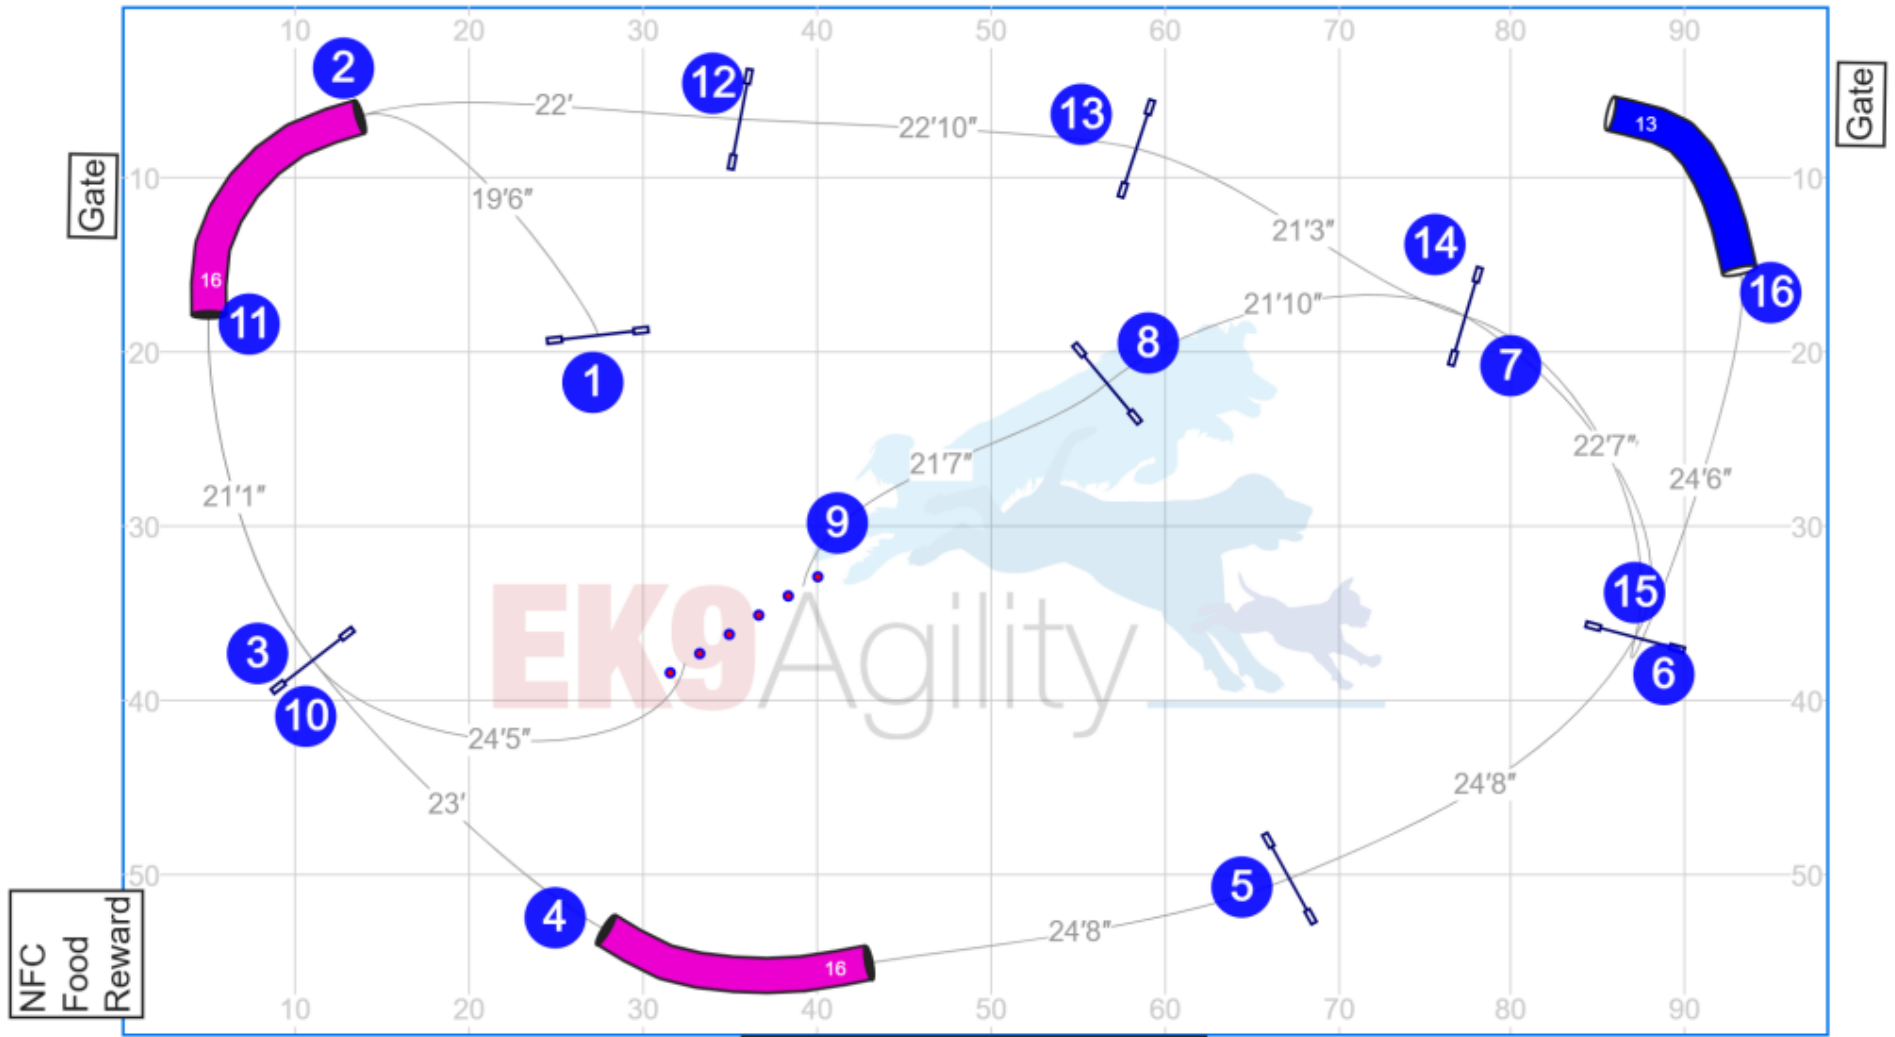

# 04SCAgility6-14-26 Judge: Barbara Standiford

NFC  
Food  
Reward

Path length (ft): 523.7

Map is only an approximation.

www.smarteragility.com

# 05BNJumping6-14-26 Judge: Barbara Standiford

NFC  
Food  
Reward

Path length (ft): 410.5

Map is only an approximation.

www.smarteragility.com

# 06SCJumping6-14-26 Judge: Barbara Standiford

Path length (ft): 520.1

Map is only an approximation.

[www.smarteragility.com](http://www.smarteragility.com)

# 07SCSpeedstakes6-14-26 Judge: Barbara Standiford

Path length (ft): 447.8

Map is only an approximation.

[www.smarteragility.com](http://www.smarteragility.com)