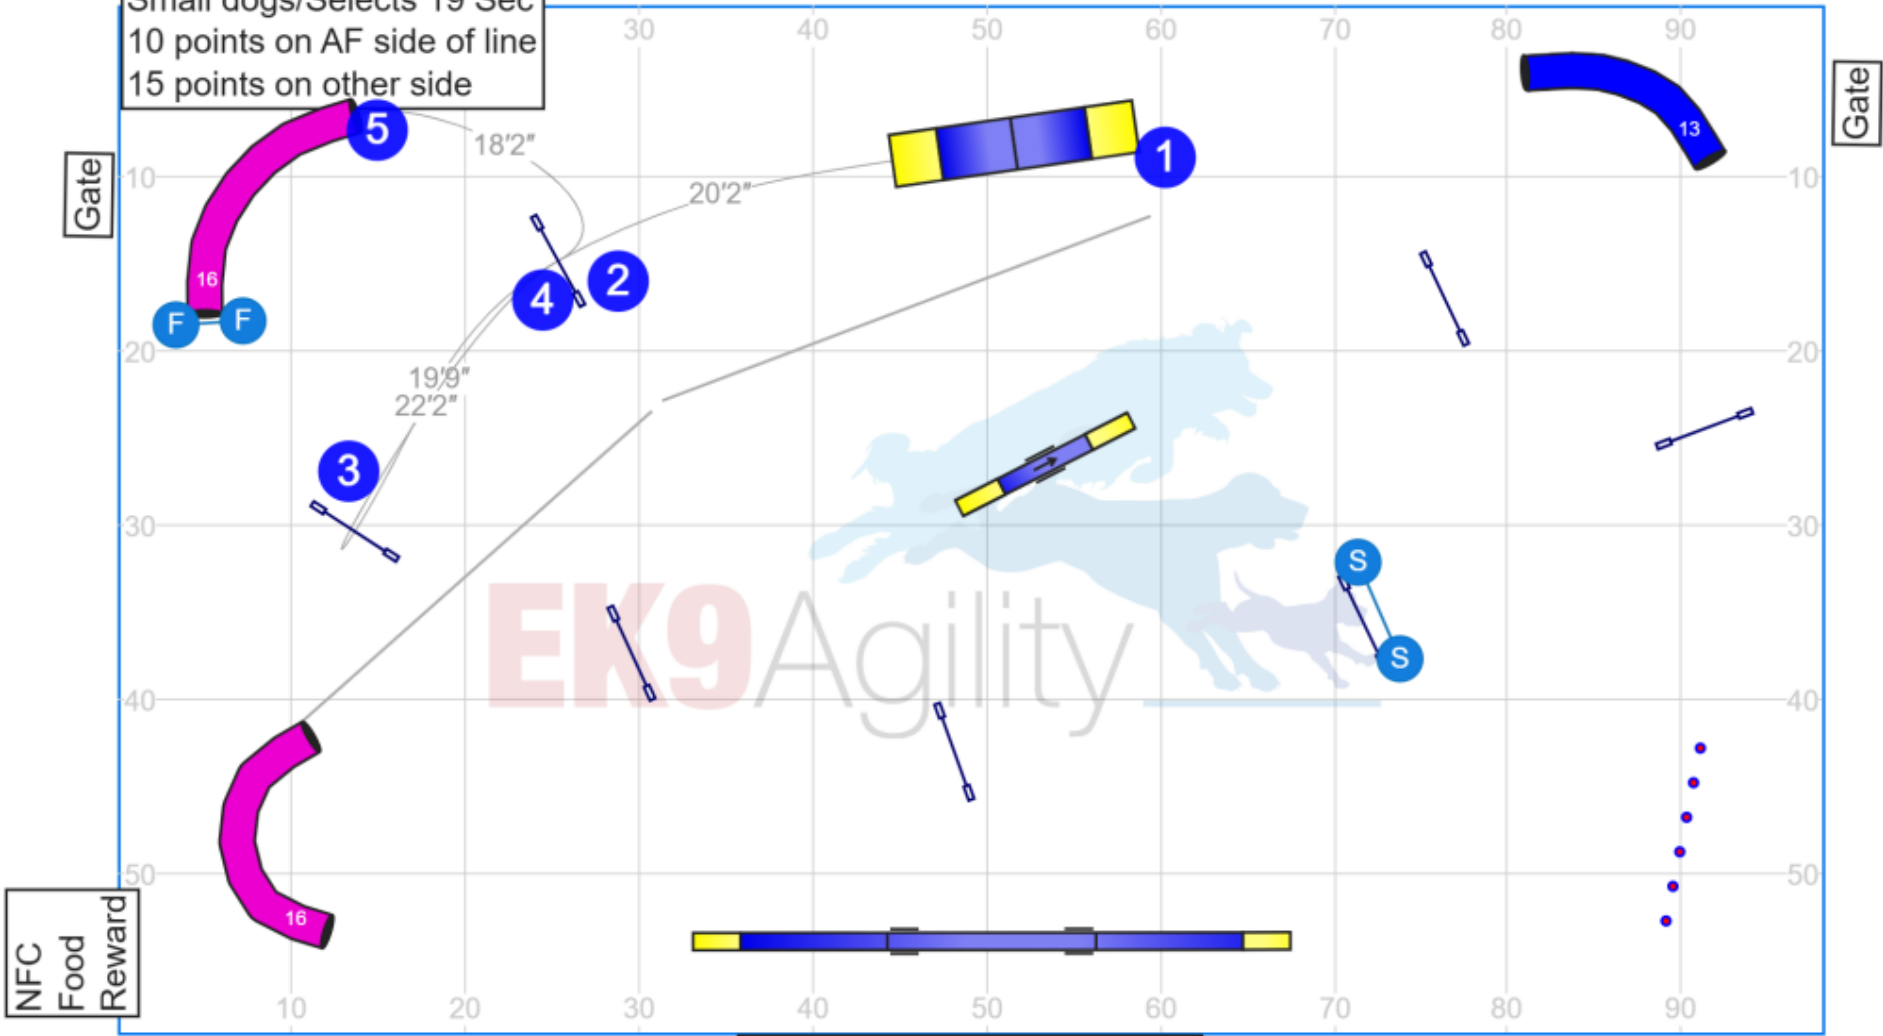

Opening: 30 Sec  
 20\*22\*24 17Sec  
 Small dogs/Selects 19 Sec  
 10 points on AF side of line  
 15 points on other side

# SCGamblers6-14-26 Judge: Barbara Standiford

NFC  
 Food  
 Reward

Path length (ft): 114.8

Map is only an approximation.

www.smarteragility.com

03BNAgility6-14-26 Judge: Barbara Standiford

Path length (ft): 416.1

Map is only an approximation.

www.smarteragility.com

# 04SCAgility6-14-26 Judge: Barbara Standiford

NFC  
Food  
Reward

Path length (ft): 523.7

Map is only an approximation.

www.smarteragility.com