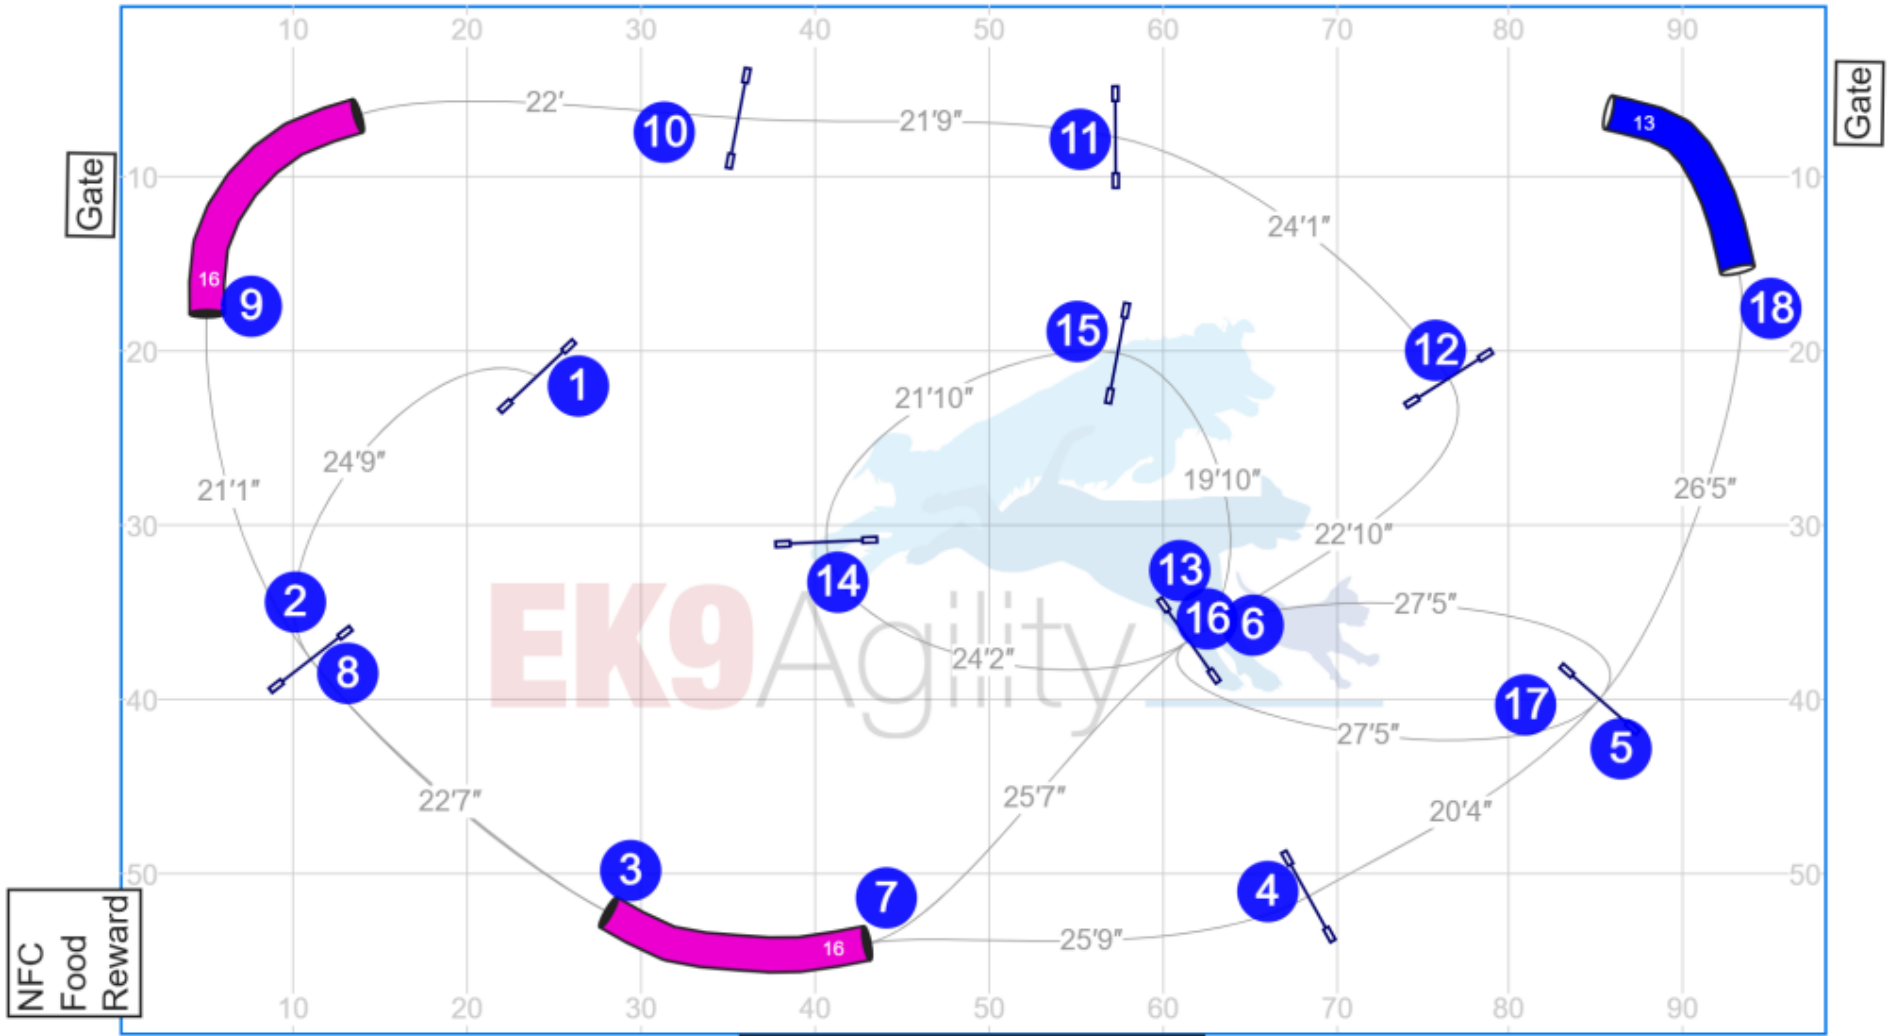

# 06SCJumping6-14-26 Judge: Barbara Standiford

Path length (ft): 520.1

Map is only an approximation.

[www.smarteragility.com](http://www.smarteragility.com)

# 07SCSpeedstakes6-14-26 Judge: Barbara Standiford

Path length (ft): 447.8

Map is only an approximation.

[www.smarteragility.com](http://www.smarteragility.com)

# 08BNSpeedstakes6-14-26 Judge: Barbara Standiford

Path length (ft): 463.2

Map is only an approximation.

[www.smarteragility.com](http://www.smarteragility.com)

# 09BNSpeedstakes26-14-26 Judge: Barbara Standiford

Path length (ft): 405.8

Map is only an approximation.

www.smarteragility.com