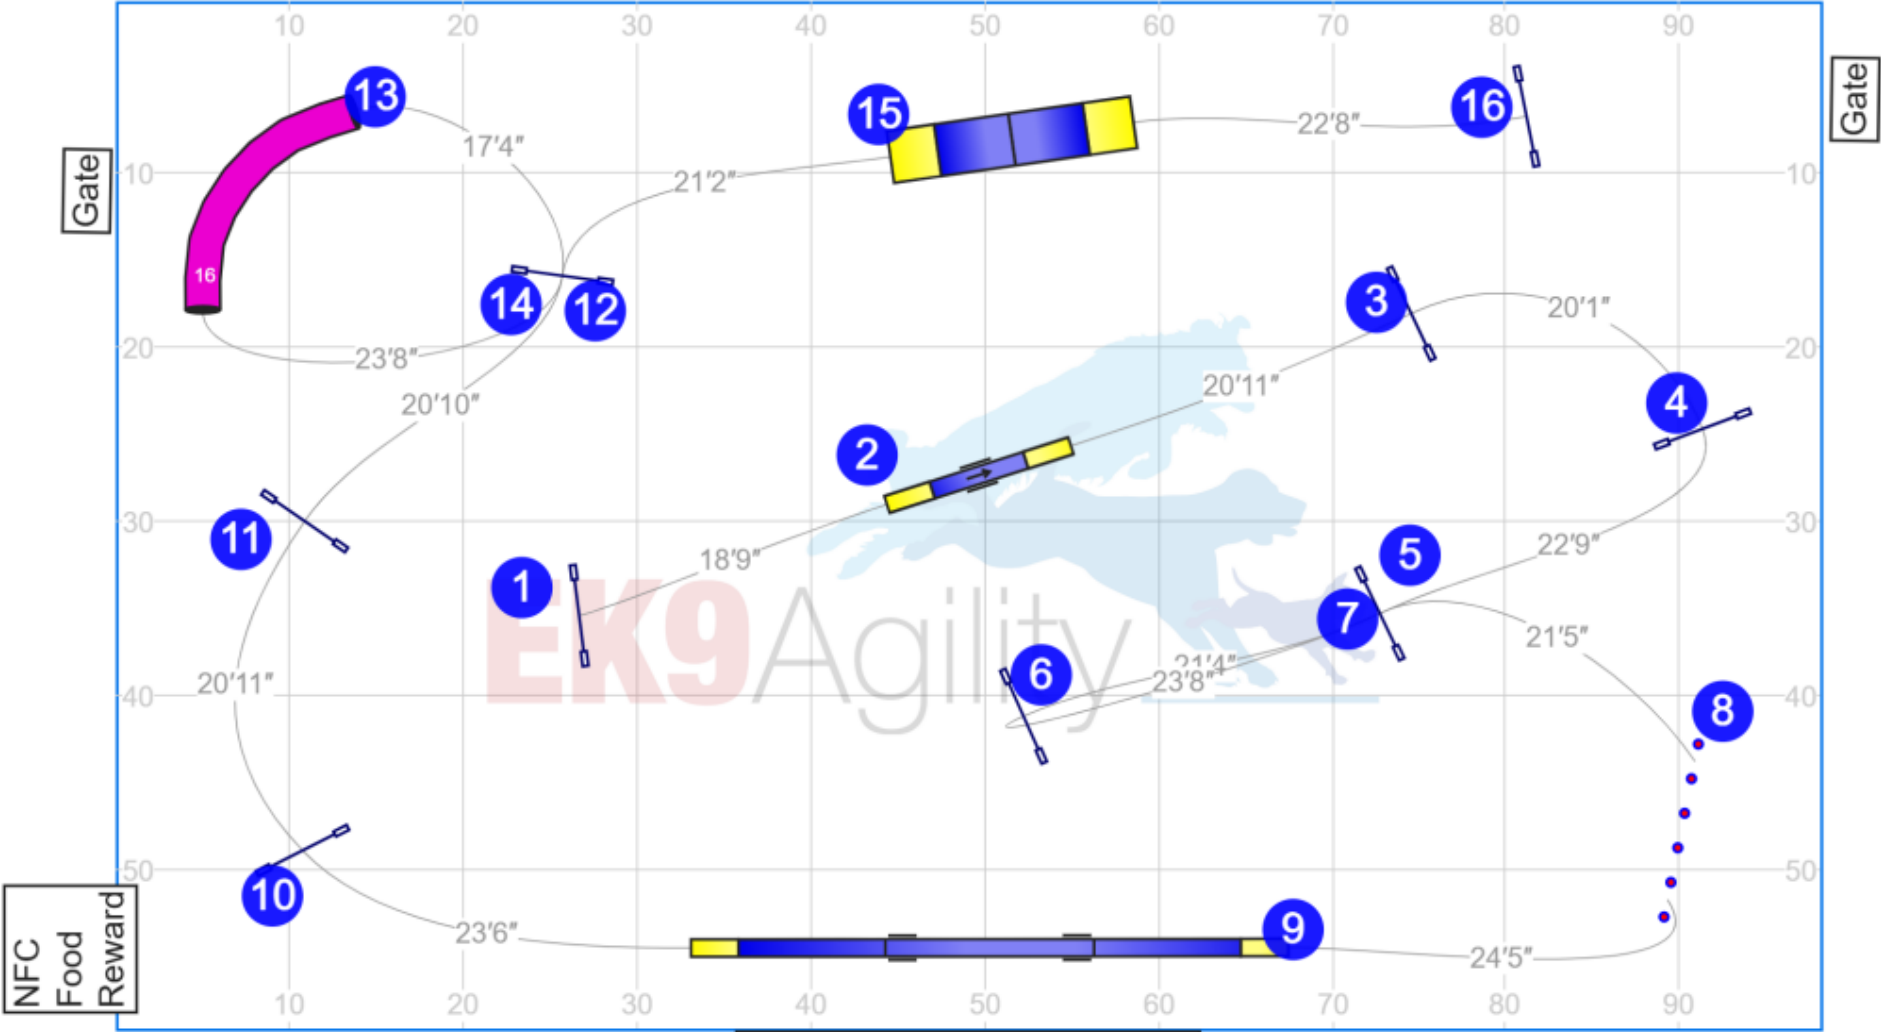

Opening: 30 Sec  
 20\*22\*24 17Sec  
 Small dogs/Selects 19 Sec  
 10 points on AF side of line  
 15 points on other side

# SCGamblers6-14-26 Judge: Barbara Standiford

NFC  
 Food  
 Reward

Path length (ft): 114.8

Map is only an approximation.

www.smarteragility.com

03BNAgility6-14-26 Judge: Barbara Standiford

Path length (ft): 416.1

Map is only an approximation.

www.smarteragility.com

# 04SCAgility6-14-26 Judge: Barbara Standiford

NFC  
Food  
Reward

Path length (ft): 523.7

Map is only an approximation.

www.smarteragility.com