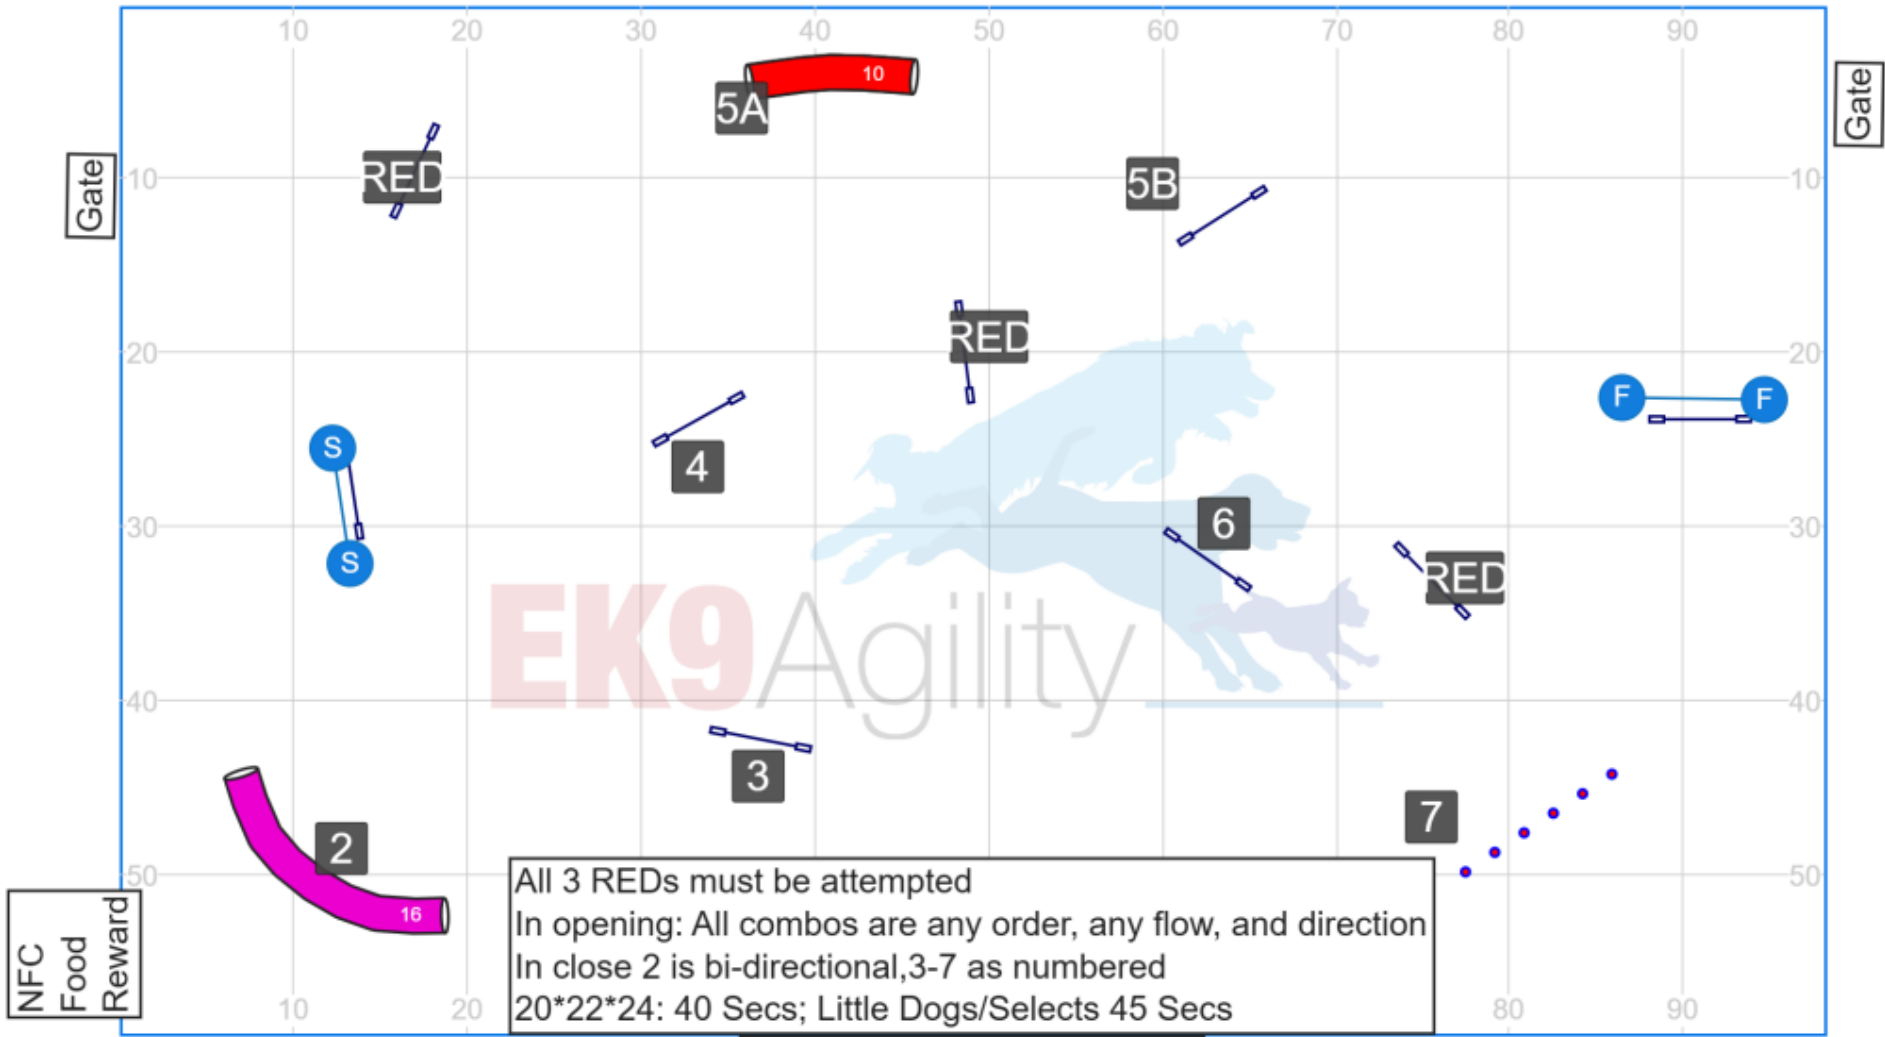

11SCSpeedstakes_6-15-26: Judged by Barbara Standiford

Path length (ft): 426.1

Map is only an approximation.

www.smarteragility.com

NFC
Food
Reward

Gate

12BNSpeedstakes_6-15-26EK9Agility

Path length (ft):374.6

Map is only an approximation.

www.smarteragility.com

13BNSpeedstakes2_6-15-26 Judge: Barbara Standiford

NFC
Food
Reward

Path length (ft): 379.8

Map is only an approximation.

www.smarteragility.com

16BNSnooker_6-15-26 Judge: Barbara Standiford

Map is only an approximation.

18BNJumping_6-15-26 Judge: Barbara Standiford

Path length (ft): 394.9

Map is only an approximation.

www.smarteragility.com

NFC
Food
Reward

Gate

Gate

Gate

Gate

Gate

19SCAgility_6-15-26EK9Agility

NFC
Food
Reward

Path length (ft): 529.2

Map is only an approximation.

www.smarteragility.com