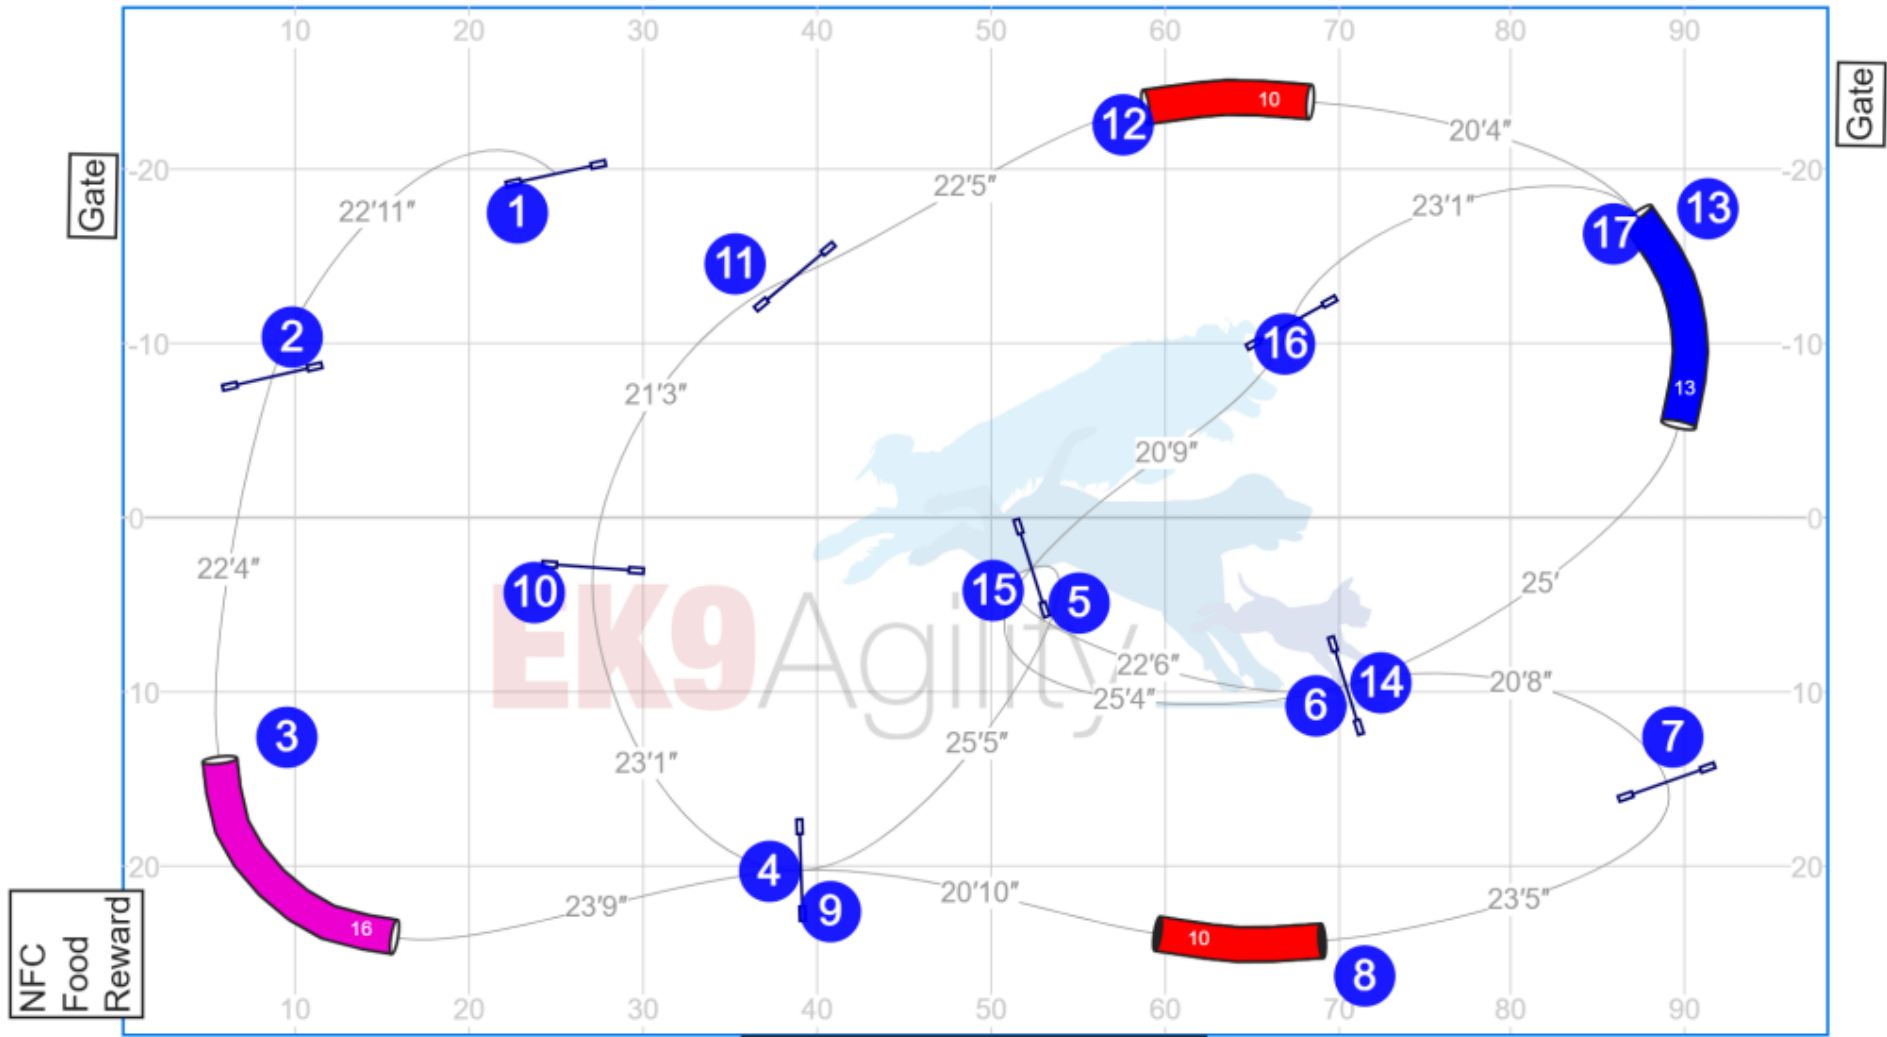

11SCSpeedstakes_6-15-26: Judged by Barbara Standiford

Path length (ft): 426.1

Map is only an approximation.

www.smarteragility.com

NFC
Food
Reward

Gate

12BNSpeedstakes_6-15-26EK9Agility

Path length (ft):374.6

Map is only an approximation.

www.smarteragility.com

13BNSpeedstakes2_6-15-26 Judge: Barbara Standiford

NFC
Food
Reward

Path length (ft): 379.8

Map is only an approximation.

www.smarteragility.com

16BNSnooker_6-15-26 Judge: Barbara Standiford

Map is only an approximation.

18BNJumping_6-15-26 Judge: Barbara Standiford

Path length (ft): 394.9

Map is only an approximation.

www.smarteragility.com

NFC
Food
Reward

Gate

Gate

20BNAgility_6-15-26 Judge: Barbara Standiford

Path length (ft): 437

Map is only an approximation.

www.smarteragility.com