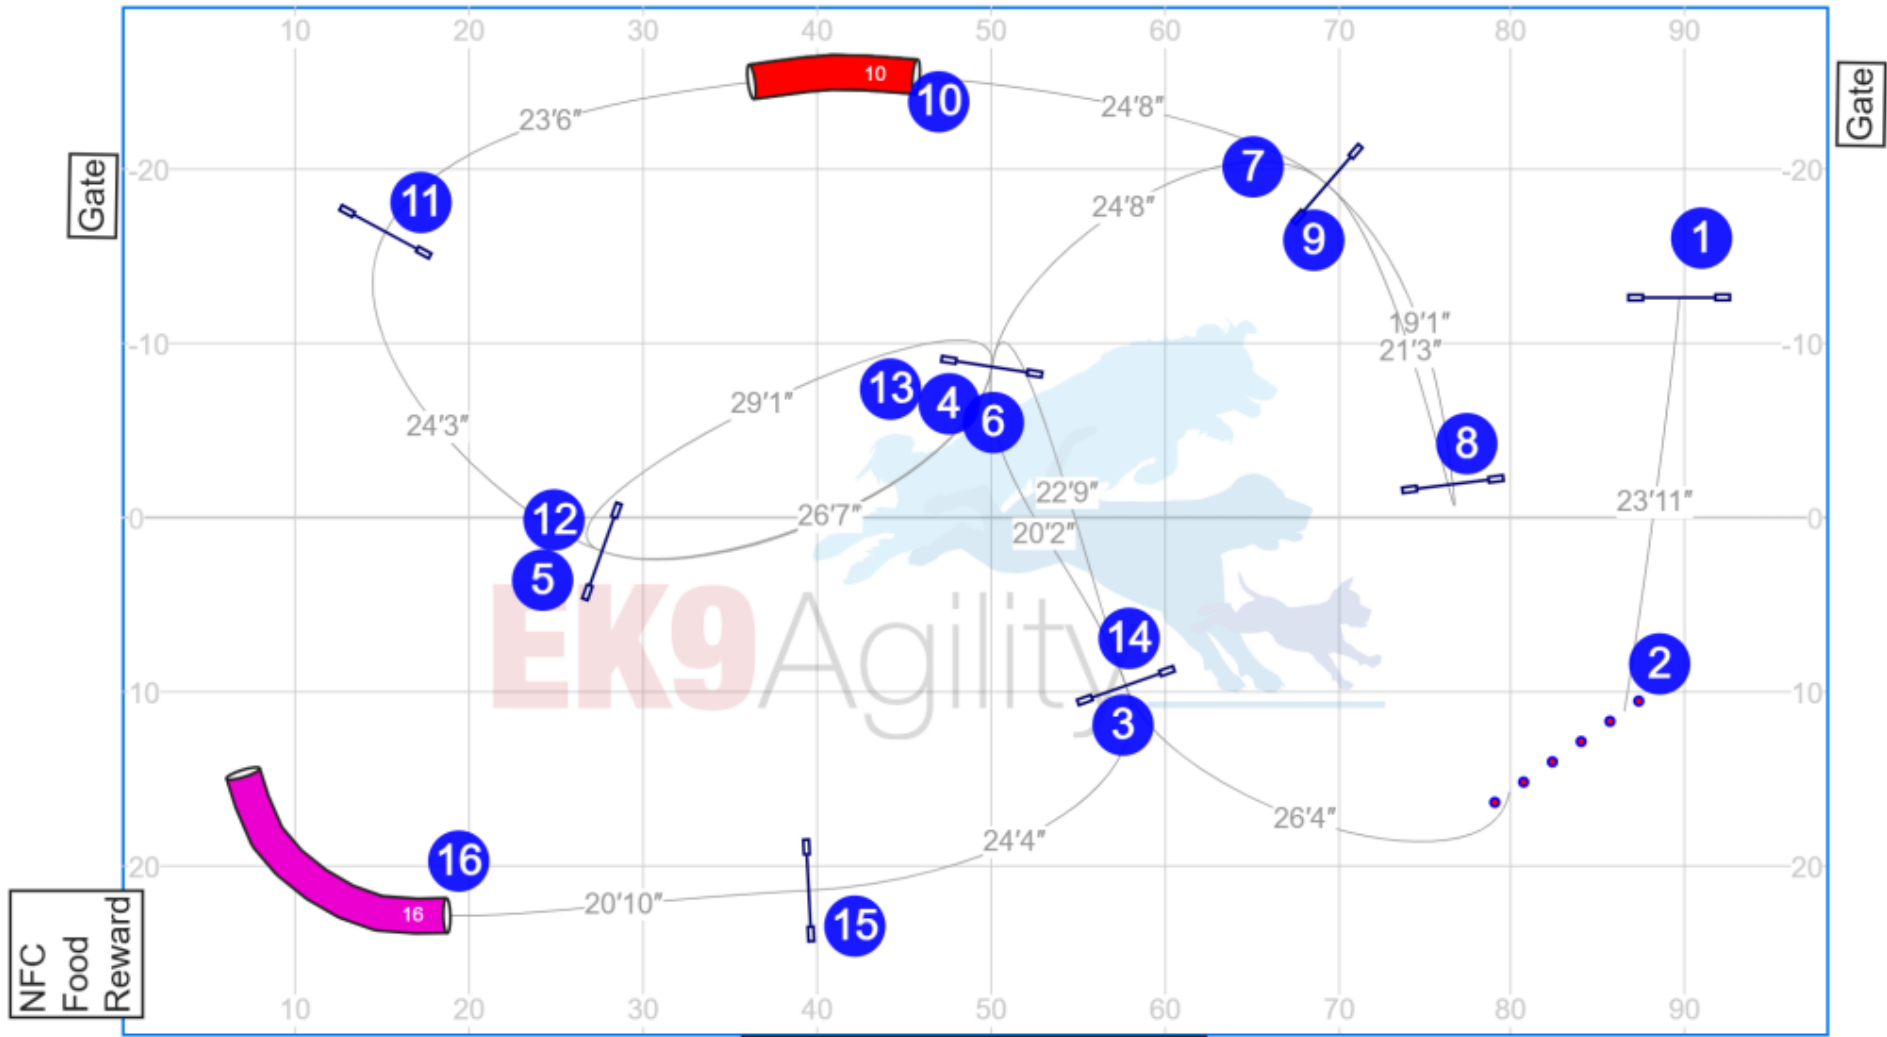

Map is only an approximation.

www.smarteragility.com

13BNSpeedstakes2_6-15-26 Judge: Barbara Standiford

NFC
Food
Reward

Path length (ft): 379.8

Map is only an approximation.

www.smarteragility.com

16BNSnooker_6-15-26 Judge: Barbara Standiford

Map is only an approximation.

18BNJumping_6-15-26 Judge: Barbara Standiford

Path length (ft): 394.9

Map is only an approximation.

www.smarteragility.com

NFC
Food
Reward

Gate

Gate

Gate

Gate

Gate

19SCAgility_6-15-26EK9Agility

NFC
Food
Reward

Path length (ft): 529.2

Map is only an approximation.

www.smarteragility.com

20BNAgility_6-15-26 Judge: Barbara Standiford

Path length (ft): 437

Map is only an approximation.

www.smarteragility.com