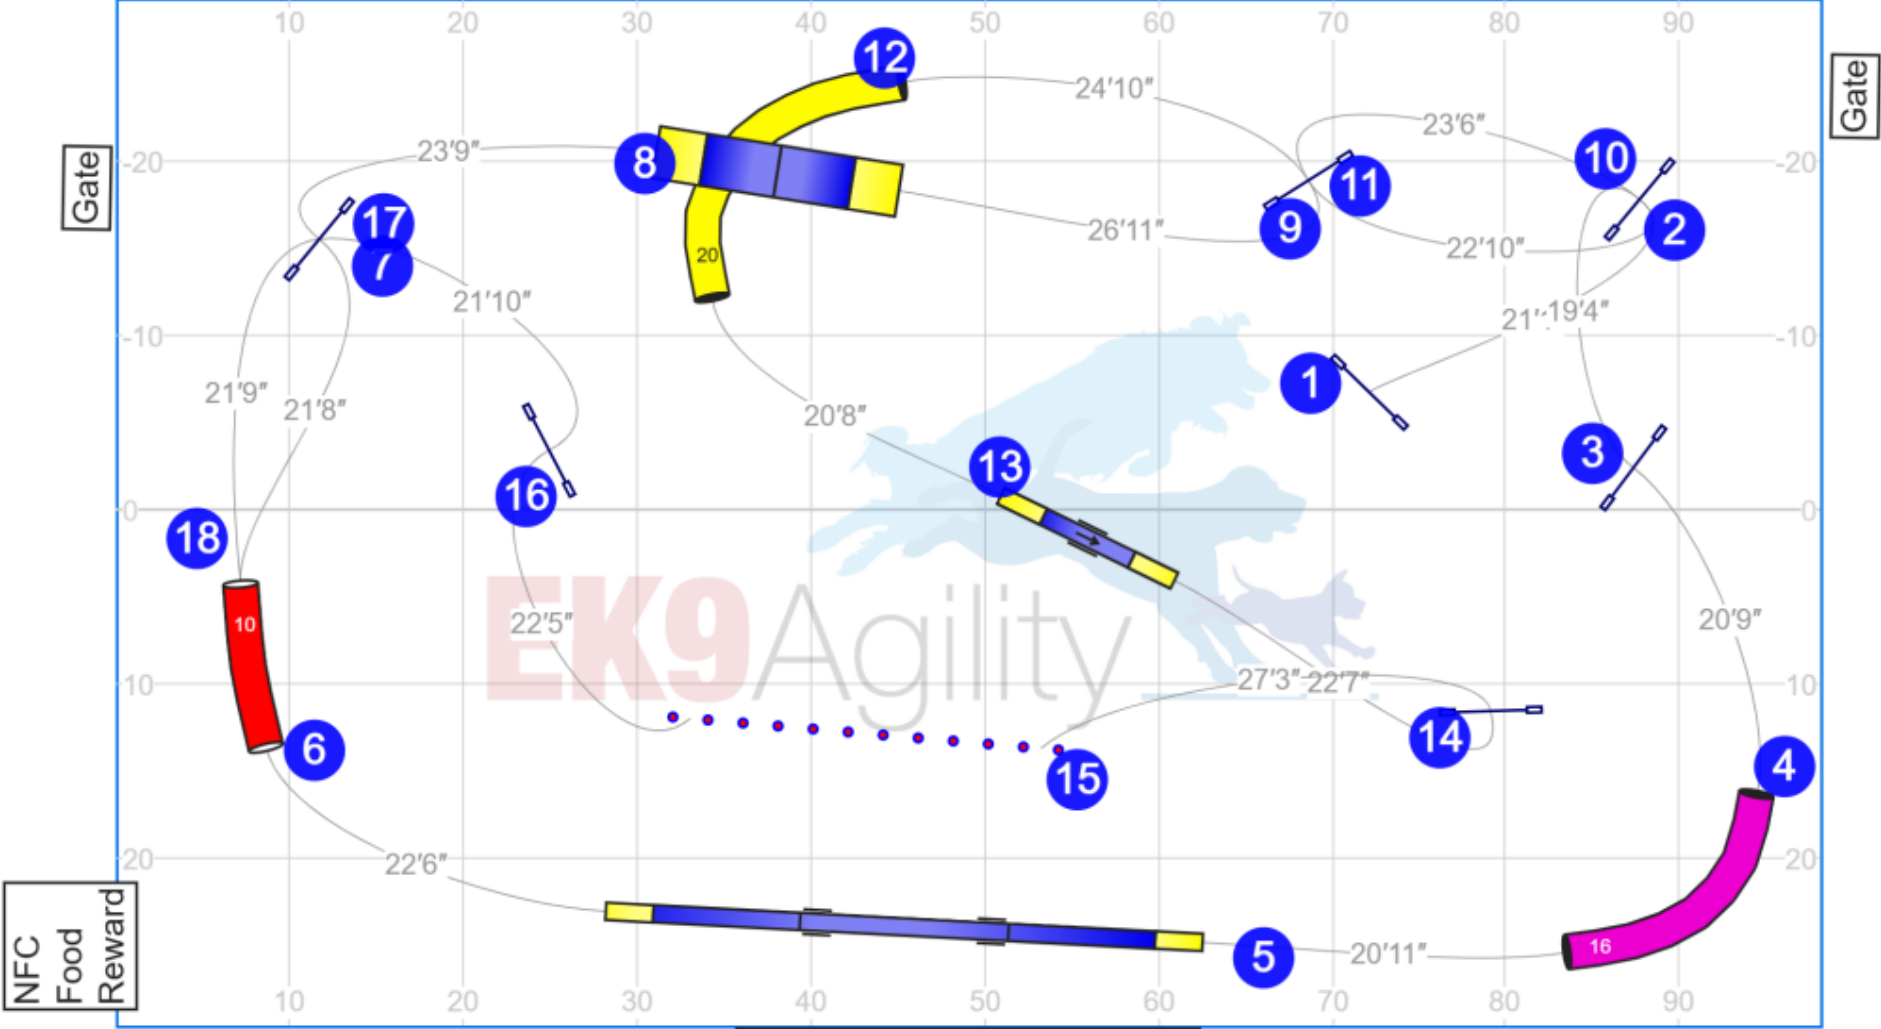

Map is only an approximation.

www.smarteragility.com

13BNSpeedstakes2_6-15-26 Judge: Barbara Standiford

NFC
Food
Reward

Path length (ft): 379.8

Map is only an approximation.

www.smarteragility.com

16BNSnooker_6-15-26 Judge: Barbara Standiford

Map is only an approximation.

18BNJumping_6-15-26 Judge: Barbara Standiford

Path length (ft): 394.9

Map is only an approximation.

www.smarteragility.com

NFC
Food
Reward

Gate

Gate

Gate

Gate

Gate

19SCAgility_6-15-26EK9Agility

NFC
Food
Reward

Path length (ft): 529.2

Map is only an approximation.

www.smarteragility.com

20BNAgility_6-15-26 Judge: Barbara Standiford

Path length (ft): 437

Map is only an approximation.

www.smarteragility.com