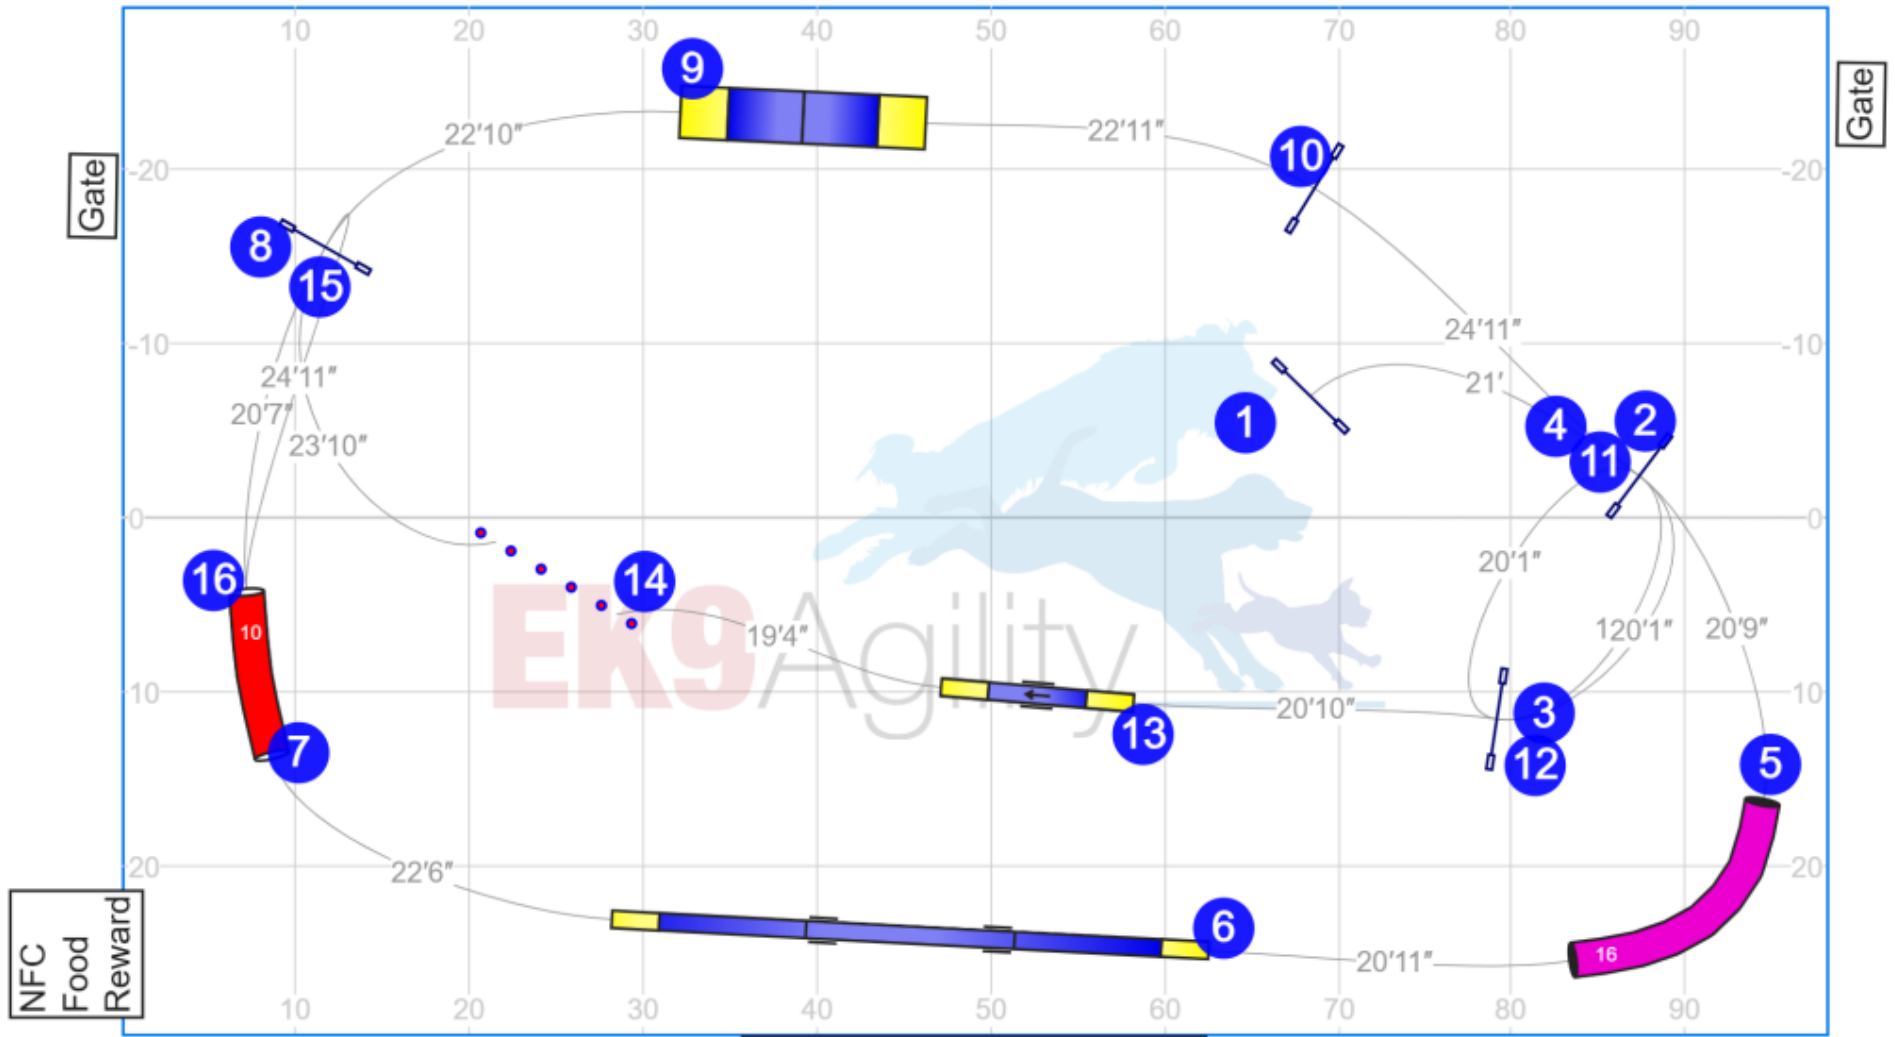

Map is only an approximation.

www.smarteragility.com

13BNSpeedstakes2_6-15-26 Judge: Barbara Standiford

NFC
Food
Reward

Path length (ft): 379.8

Map is only an approximation.

www.smarteragility.com

16BNSnooker_6-15-26 Judge: Barbara Standiford

Map is only an approximation.

18BNJumping_6-15-26 Judge: Barbara Standiford

Path length (ft): 394.9

Map is only an approximation.

www.smarteragility.com

NFC
Food
Reward

Gate

Gate

Gate

Gate

Gate

19SCAgility_6-15-26EK9Agility

NFC
Food
Reward

Path length (ft): 529.2

Map is only an approximation.

www.smarteragility.com

20BNAgility_6-15-26 Judge: Barbara Standiford

Path length (ft): 437

Map is only an approximation.

www.smarteragility.com