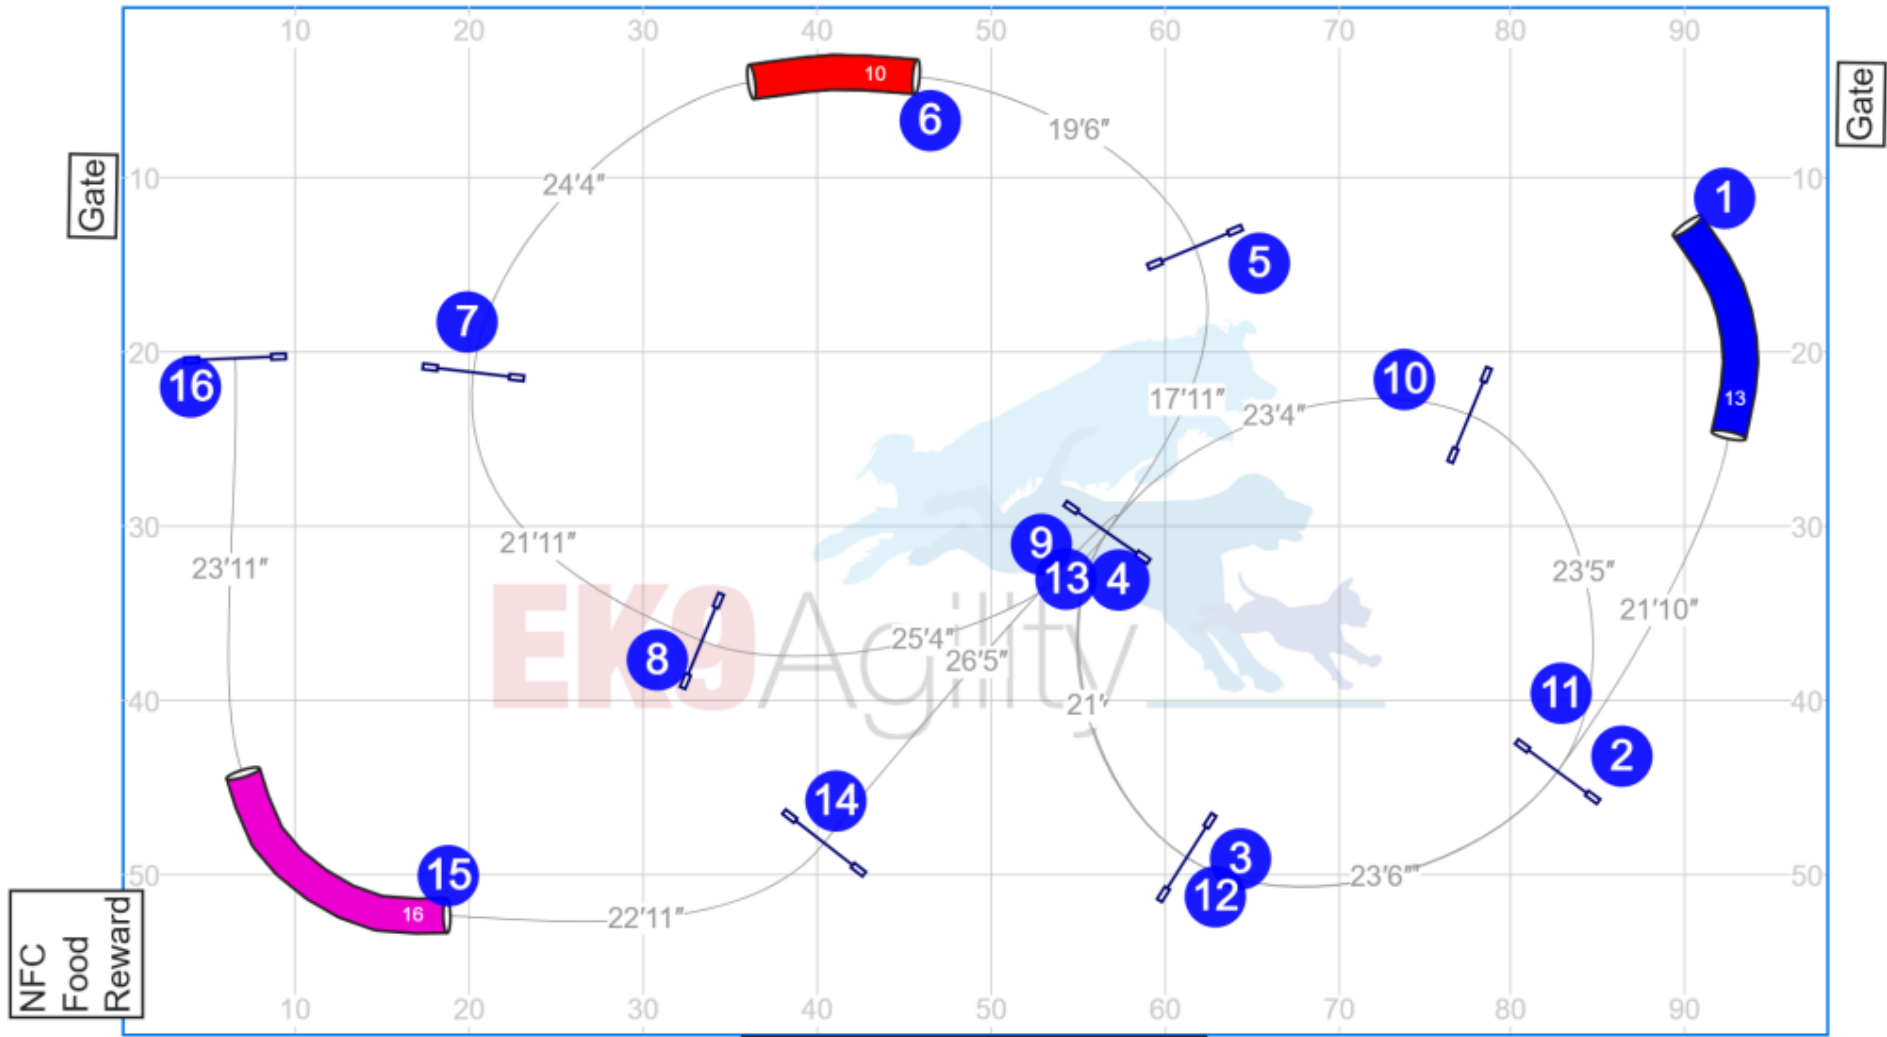

11SCSpeedstakes_6-15-26: Judged by Barbara Standiford

Path length (ft): 426.1

Map is only an approximation.

www.smarteragility.com

NFC
Food
Reward

Gate

12BNSpeedstakes_6-15-26EK9Agility

Path length (ft):374.6

Map is only an approximation.

www.smarteragility.com

13BNSpeedstakes2_6-15-26 Judge: Barbara Standiford

NFC
Food
Reward

Path length (ft): 379.8

Map is only an approximation.

www.smarteragility.com

16BNSnooker_6-15-26 Judge: Barbara Standiford

Map is only an approximation.

18BNJumping_6-15-26 Judge: Barbara Standiford

Path length (ft): 394.9

Map is only an approximation.

www.smarteragility.com

NFC
Food
Reward

Gate

Gate

20BNAgility_6-15-26 Judge: Barbara Standiford

Path length (ft): 437

Map is only an approximation.

www.smarteragility.com