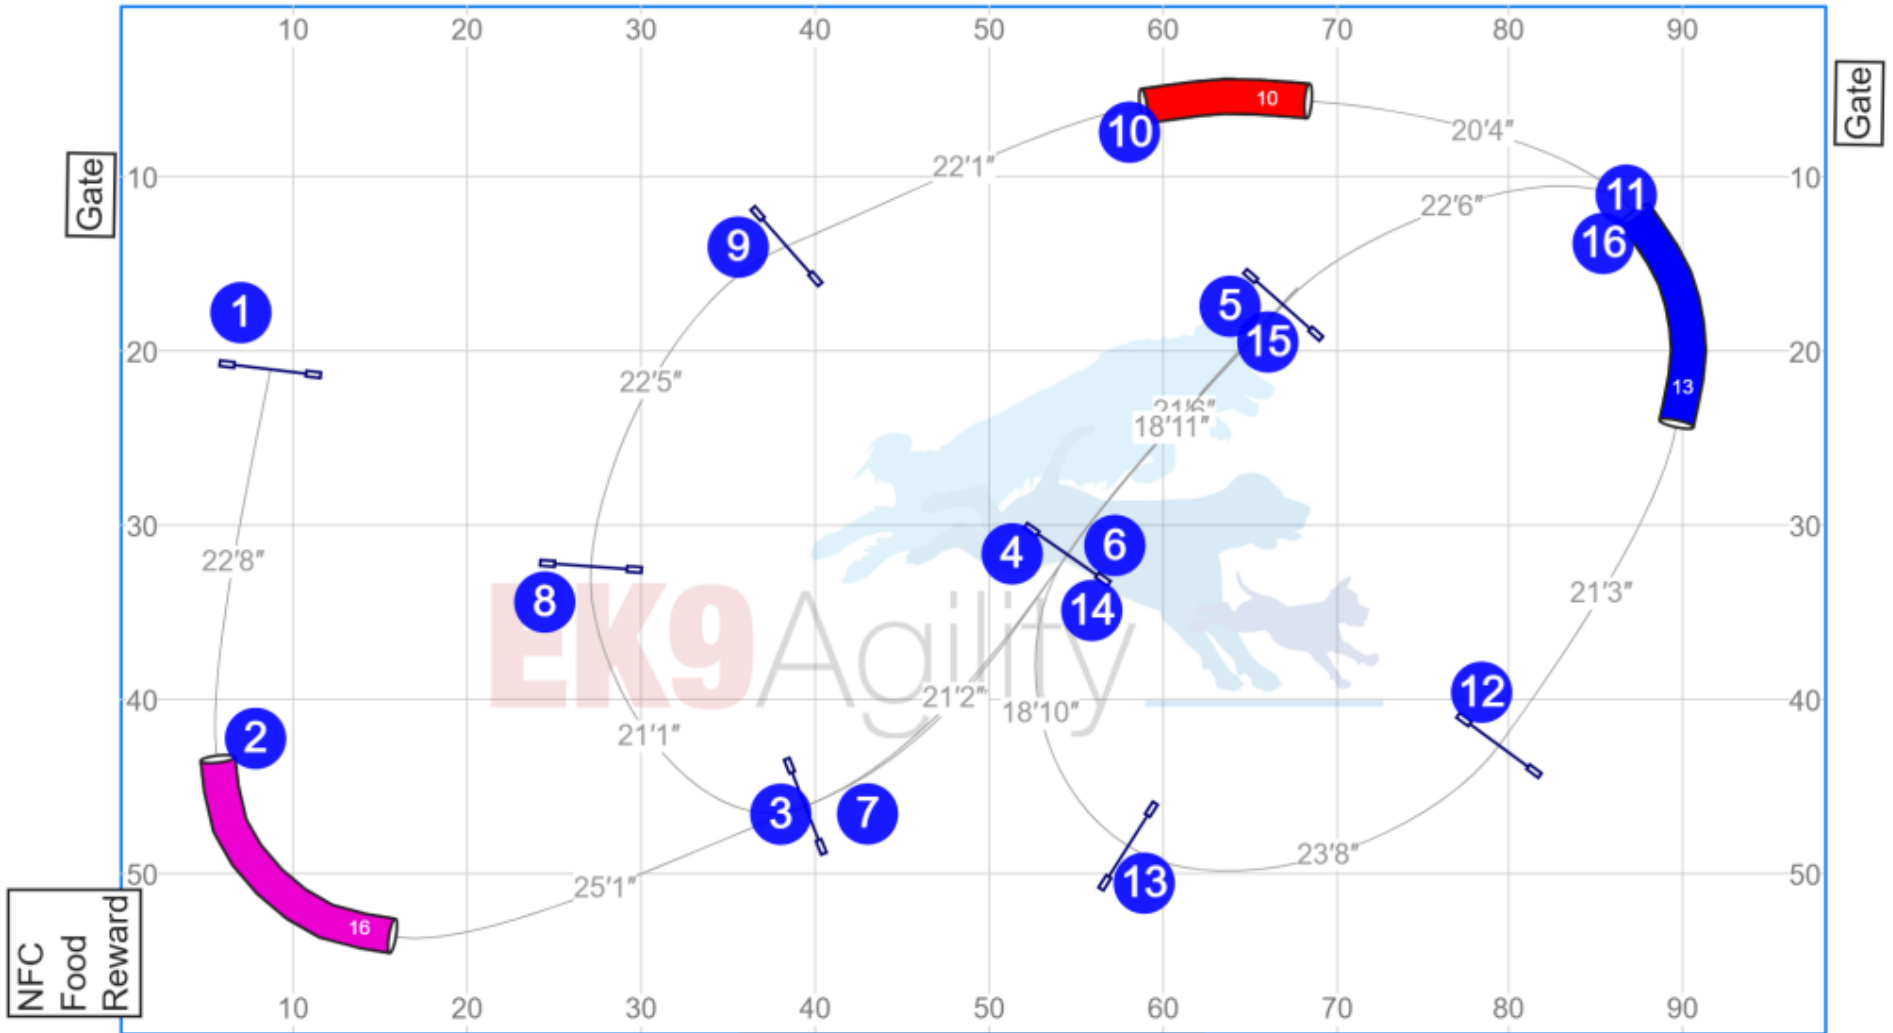

11SCSpeedstakes_6-15-26: Judged by Barbara Standiford

Path length (ft): 426.1

Map is only an approximation.

www.smarteragility.com

NFC
Food
Reward

Gate

12BNSpeedstakes_6-15-26EK9Agility

Path length (ft):374.6

Map is only an approximation.

www.smarteragility.com

13BNSpeedstakes2_6-15-26 Judge: Barbara Standiford

NFC
Food
Reward

Path length (ft): 379.8

Map is only an approximation.

www.smarteragility.com

16BNSnooker_6-15-26 Judge: Barbara Standiford

Map is only an approximation.

18BNJumping_6-15-26 Judge: Barbara Standiford

Path length (ft): 394.9

Map is only an approximation.

www.smarteragility.com

NFC
Food
Reward

Gate

Gate

20BNAgility_6-15-26 Judge: Barbara Standiford

Path length (ft): 437

Map is only an approximation.

www.smarteragility.com