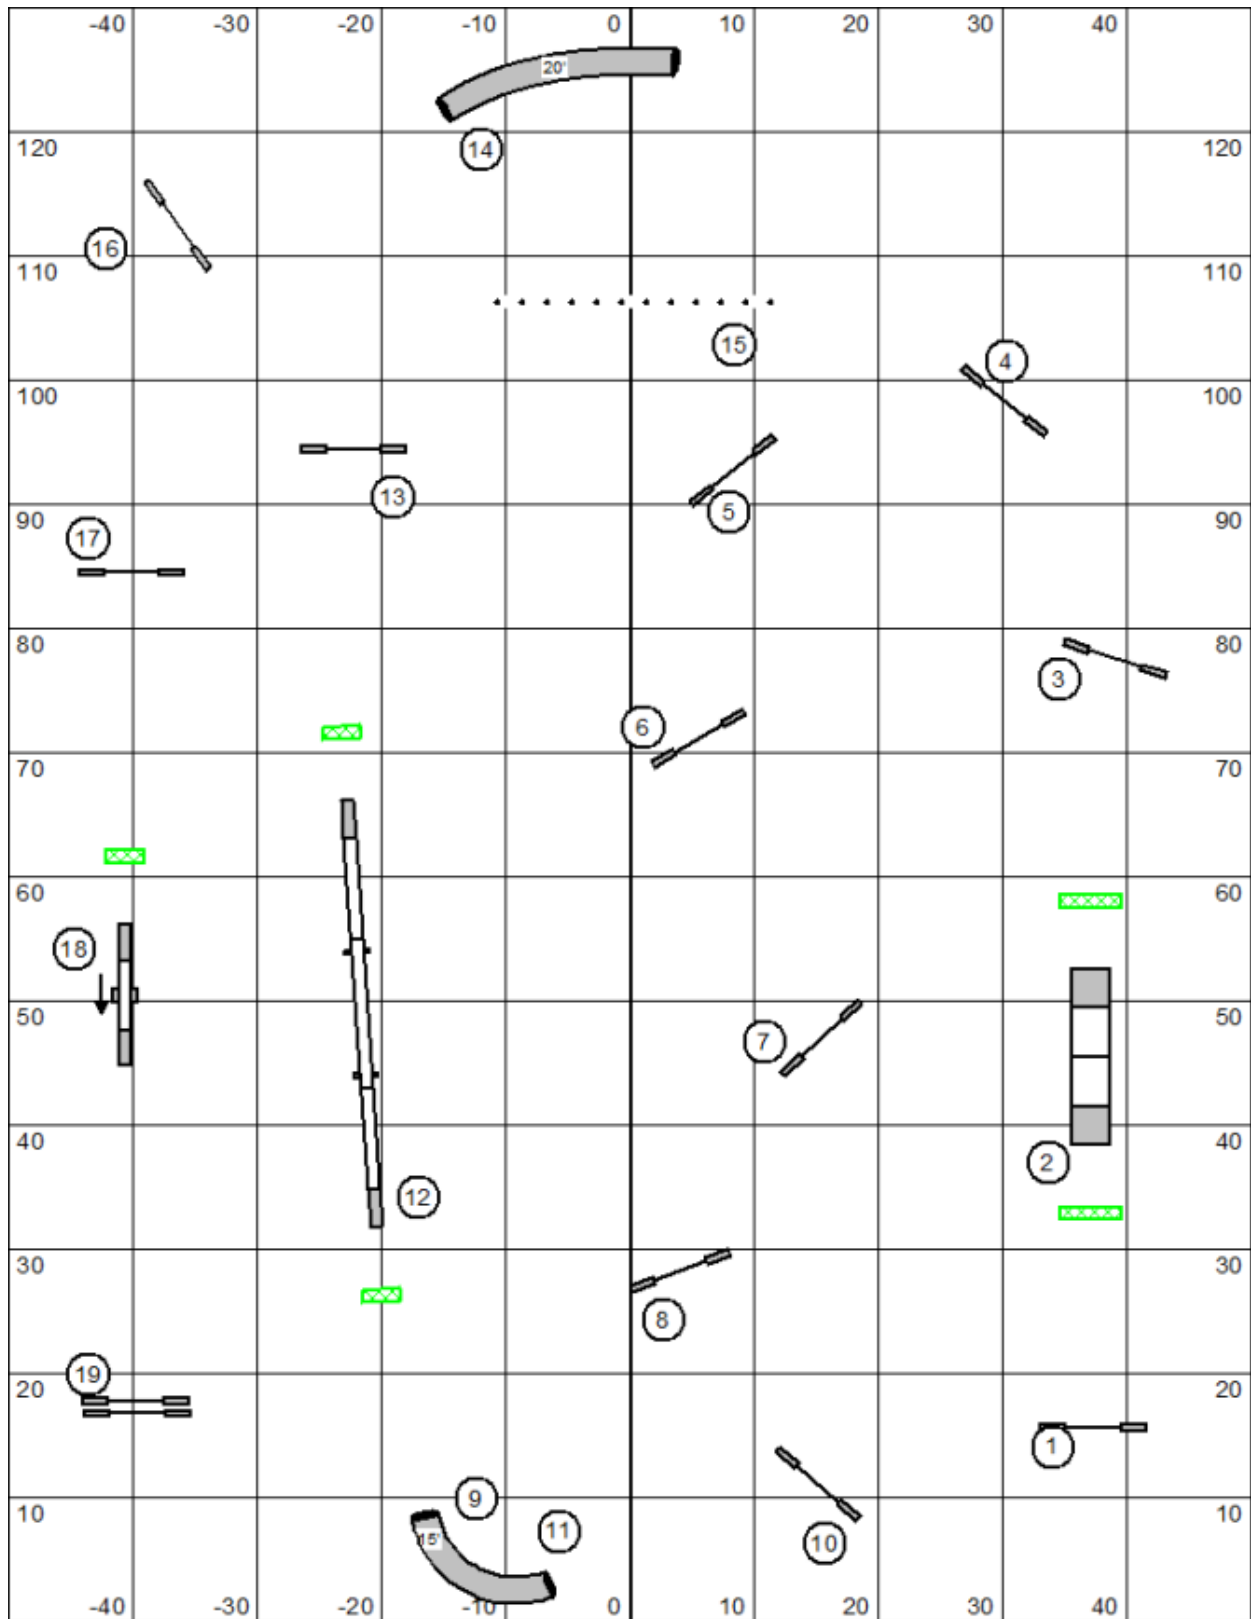

Entrance/Exit Gate

Masters Agility
Zoomies Agility Club
UKI
Emily Hosford
June 13, 2026

Entrance/Exit Gate

Map is only an approximation