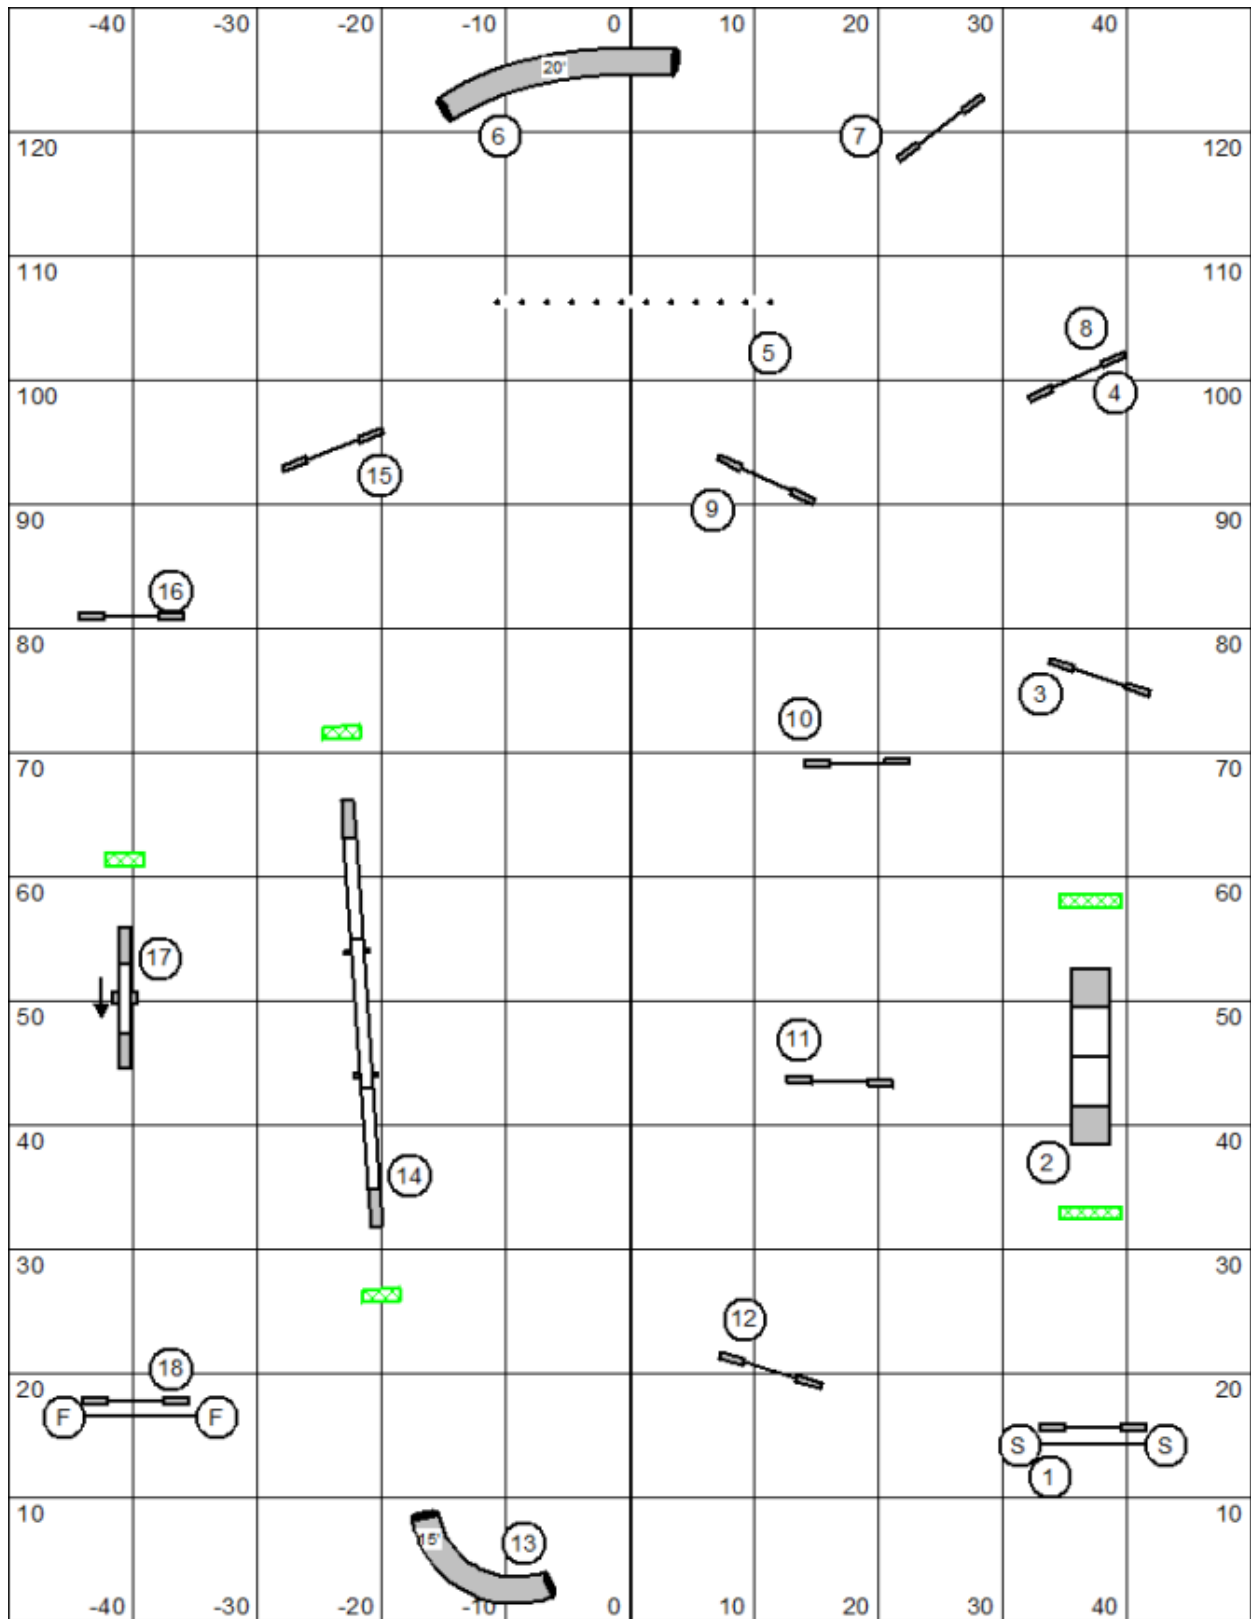

Map is only an approximation

Entrance/Exit Gate

Entrance/Exit Gate

**Beginner/ Novice Jumping**  
**Zoomies Agility Club**  
 UKI  
 Emily Hosford  
 June 13, 2026

Map is only an approximation

Entrance/Exit Gate

Entrance/Exit Gate

Map is only an approximation

Entrance/Exit Gate

Entrance/Exit Gate

**Beginner/Novice Agility**  
**Zoomies Agility Club**  
 UKI  
 Emily Hosford  
 June 13, 2026

Map is only an approximation

Entrance/Exit Gate

Senior/ Champion Agility  
 Zoomies Agility Club  
 UKI  
 Emily Hosford  
 June 13, 2026

Entrance/Exit Gate

Map is only an approximation