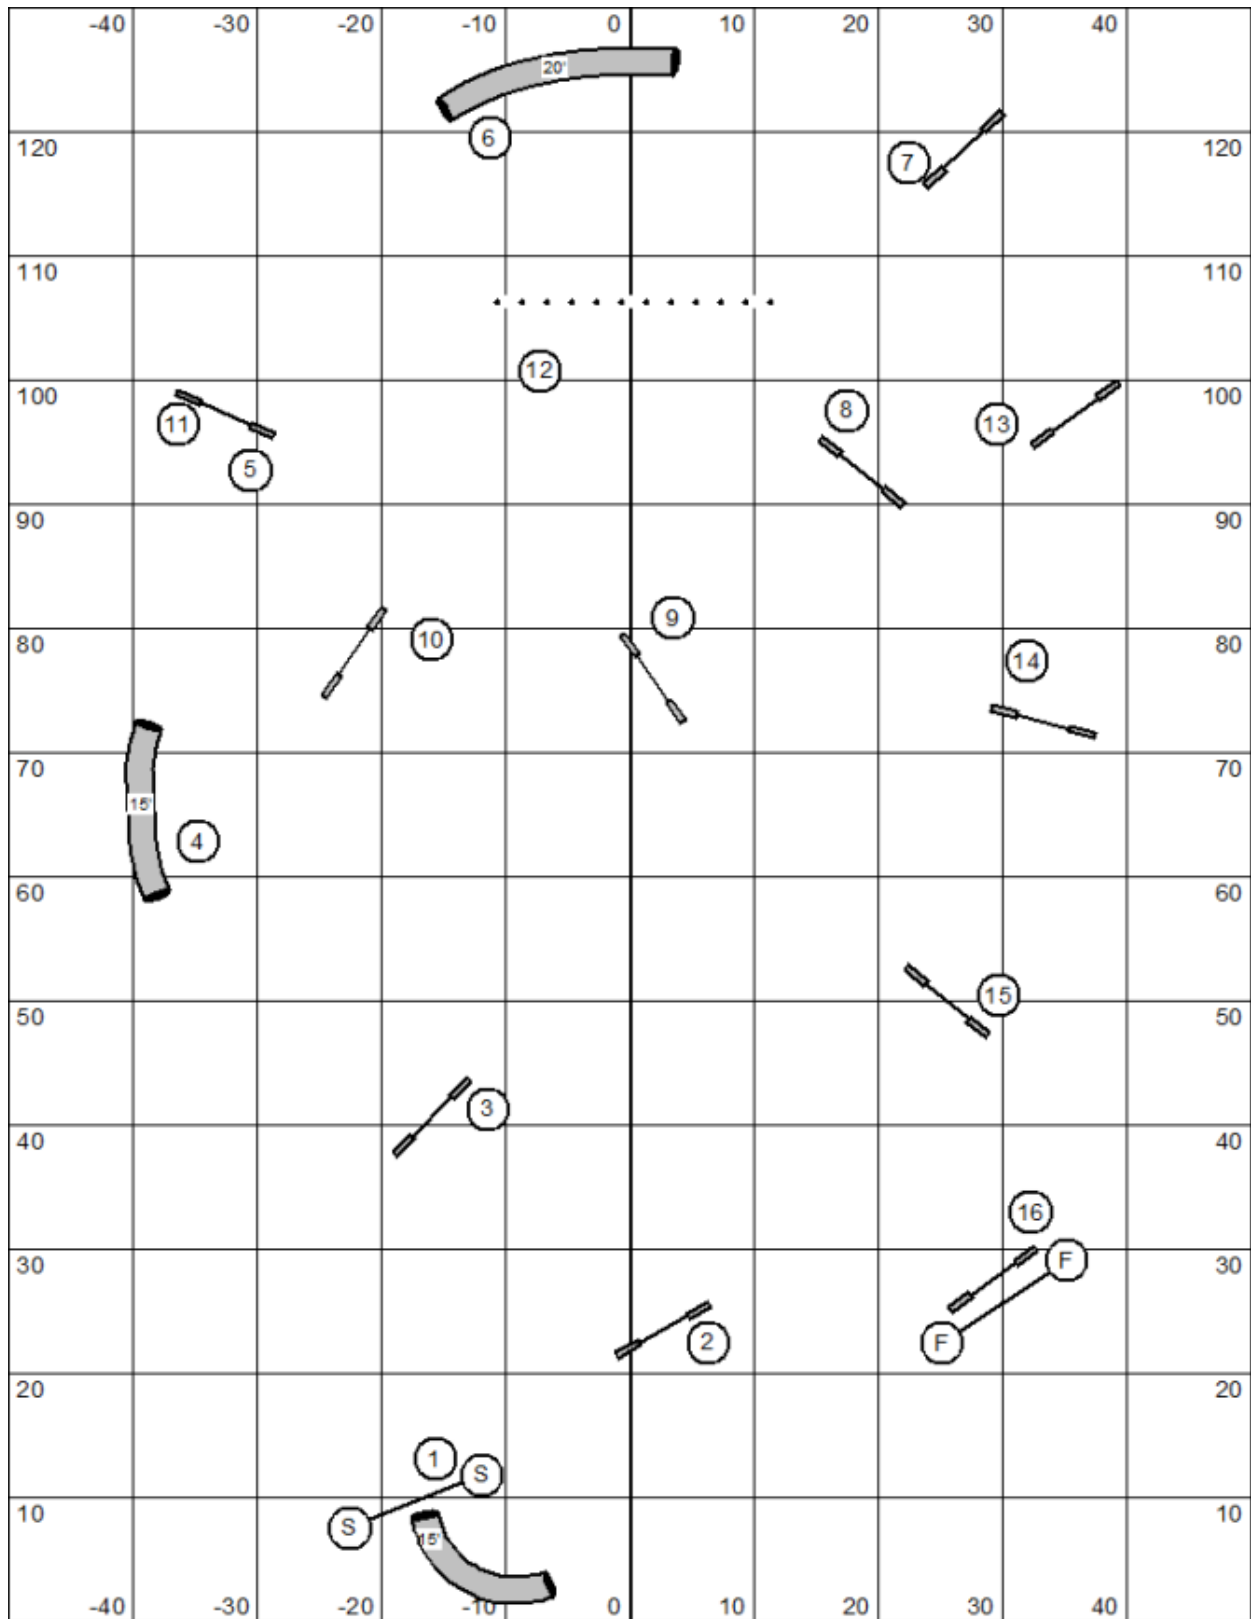

Entrance/Exit Gate

Entrance/Exit Gate

**Beginner/Novice Speedstakes**  
 Zoomies Agility Club  
 UKI  
 Emily Hosford  
 June 13, 2026

Map is only an approximation

Entrance/Exit Gate

Entrance/Exit Gate

Senior/Champion Speedstakes  
 Zoomies Agility Club  
 UKI  
 Emily Hosford  
 June 13, 2026

Map is only an approximation

Entrance/Exit Gate

Entrance/Exit Gate

**Beginner/ Novice Jumping**  
**Zoomies Agility Club**  
 UKI  
 Emily Hosford  
 June 13, 2026

Map is only an approximation

Entrance/Exit Gate