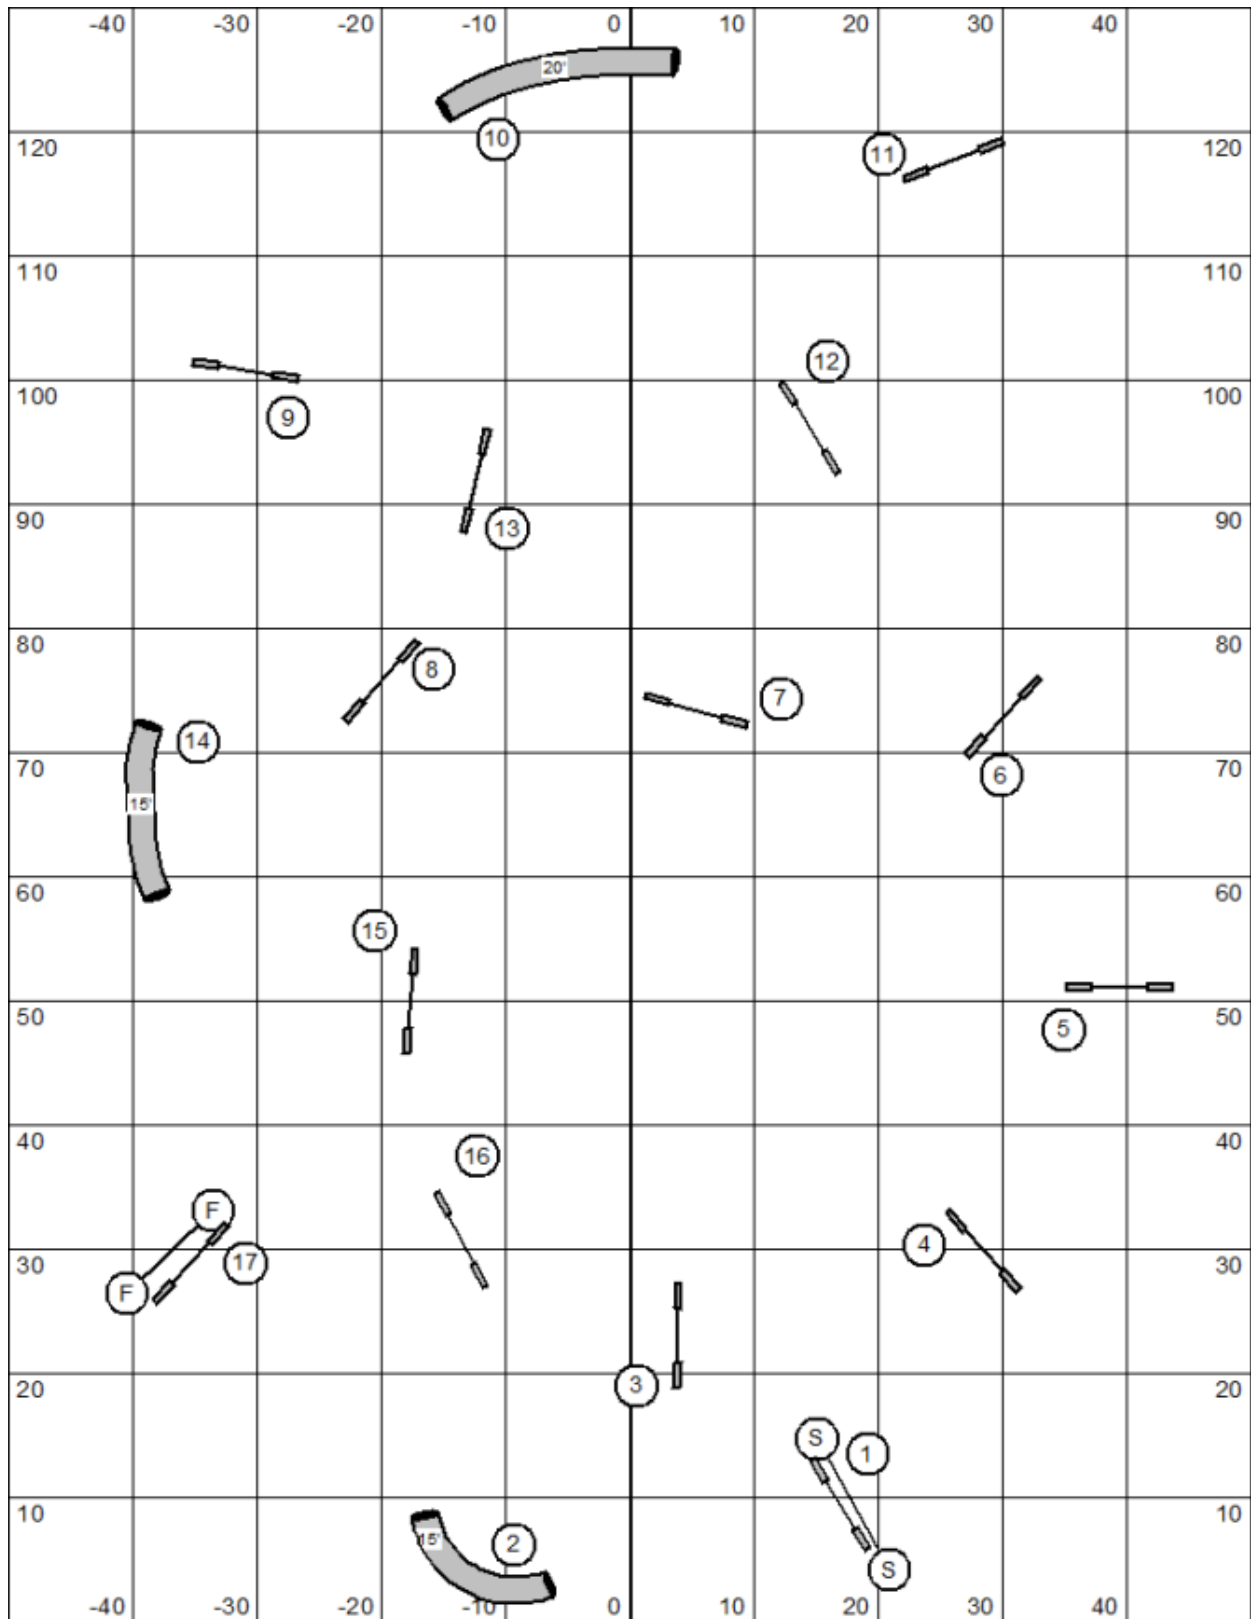

Entrance/Exit Gate

Entrance/Exit Gate

**Beginner/Novice Speedstakes**  
 Zoomies Agility Club  
 UKI  
 Emily Hosford  
 June 13, 2026

Map is only an approximation

Entrance/Exit Gate

Entrance/Exit Gate

Senior/Champion Speedstakes  
 Zoomies Agility Club  
 UKI  
 Emily Hosford  
 June 13, 2026

Map is only an approximation

Entrance/Exit Gate

Entrance/Exit Gate

**Beginner/ Novice Jumping**  
**Zoomies Agility Club**  
 UKI  
 Emily Hosford  
 June 13, 2026

Map is only an approximation

Entrance/Exit Gate