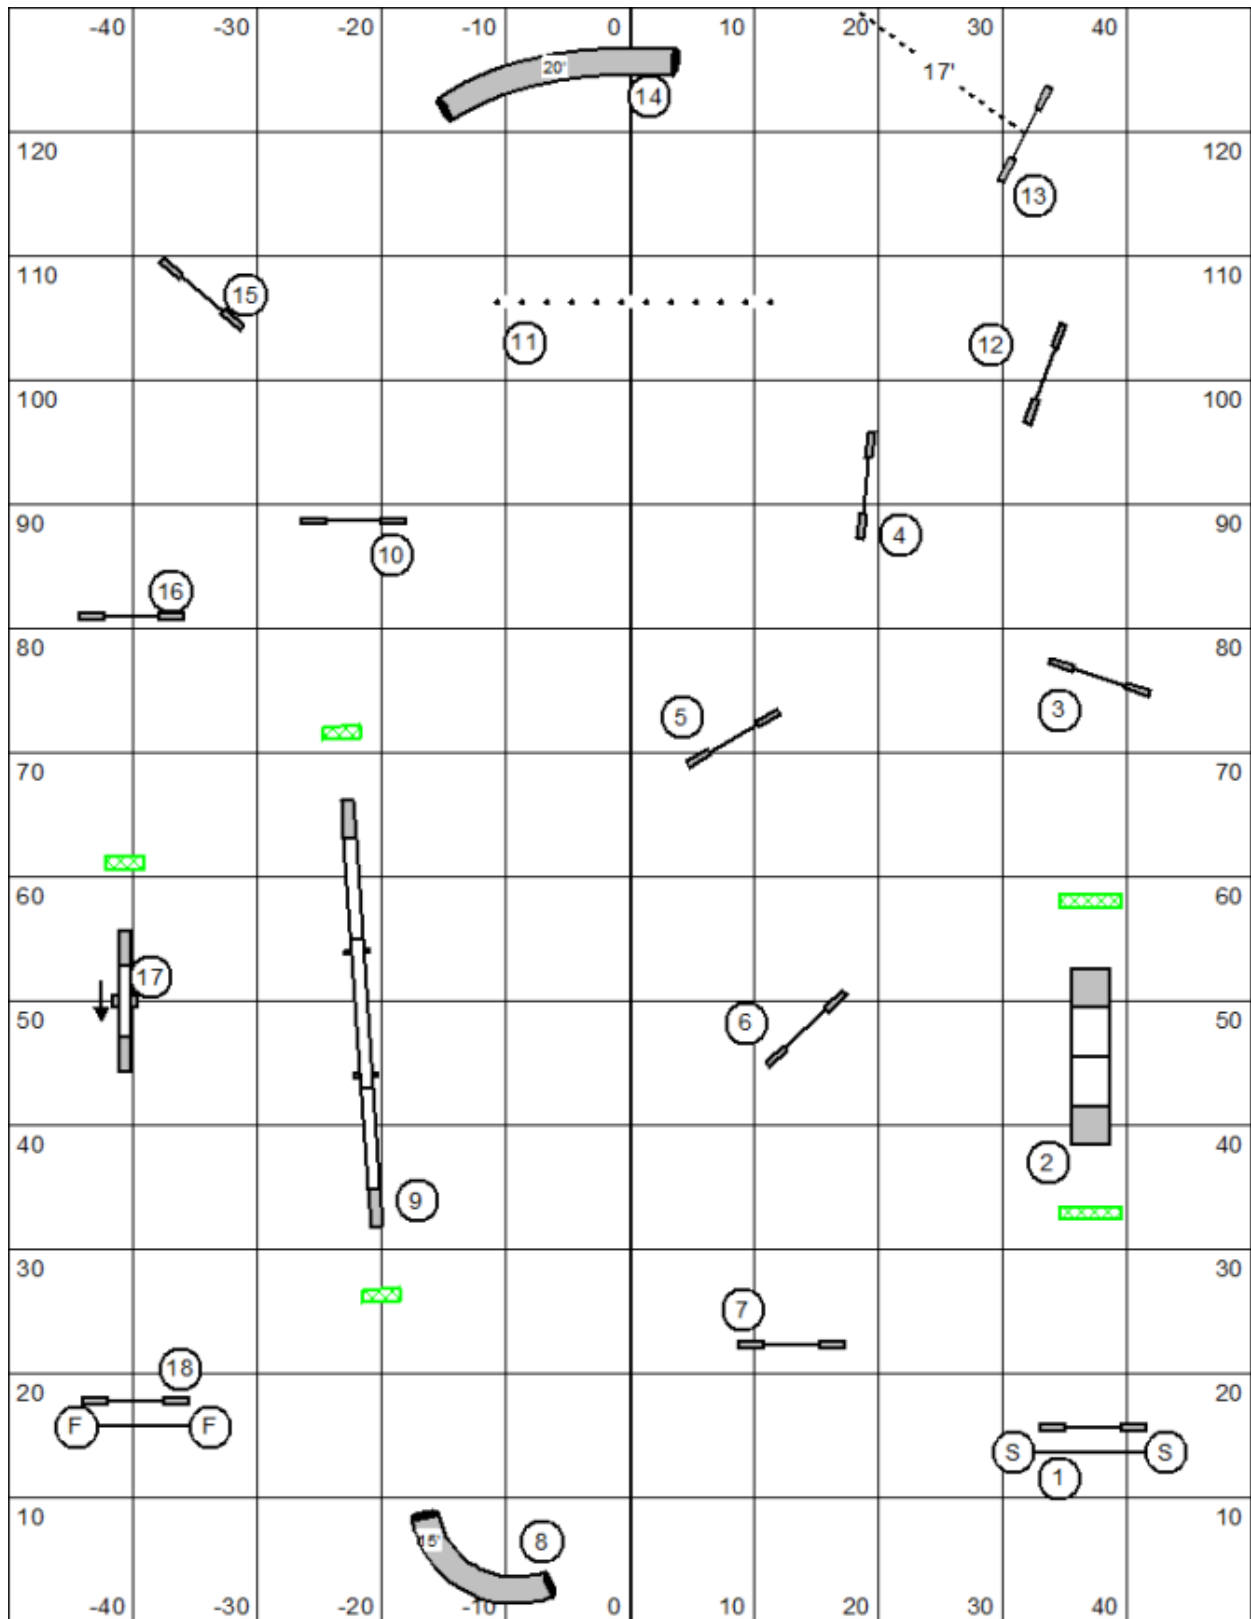

Map is only an approximation

Entrance/Exit Gate

Entrance/Exit Gate

**Beginner/ Novice Jumping**  
**Zoomies Agility Club**  
 UKI  
 Emily Hosford  
 June 13, 2026

Map is only an approximation

Entrance/Exit Gate

Entrance/Exit Gate

Senior/Champion Jumping  
 Zoomies Agility Club  
 UKI  
 Emily Hosford  
 June 13, 2026

Map is only an approximation

Entrance/Exit Gate

**Masters Agility**  
**Zoomies Agility Club**  
 UKI  
 Emily Hosford  
 June 13, 2026

Entrance/Exit Gate

Map is only an approximation

Entrance/Exit Gate

Entrance/Exit Gate

**Beginner/Novice Agility**  
**Zoomies Agility Club**  
 UKI  
 Emily Hosford  
 June 13, 2026

Map is only an approximation