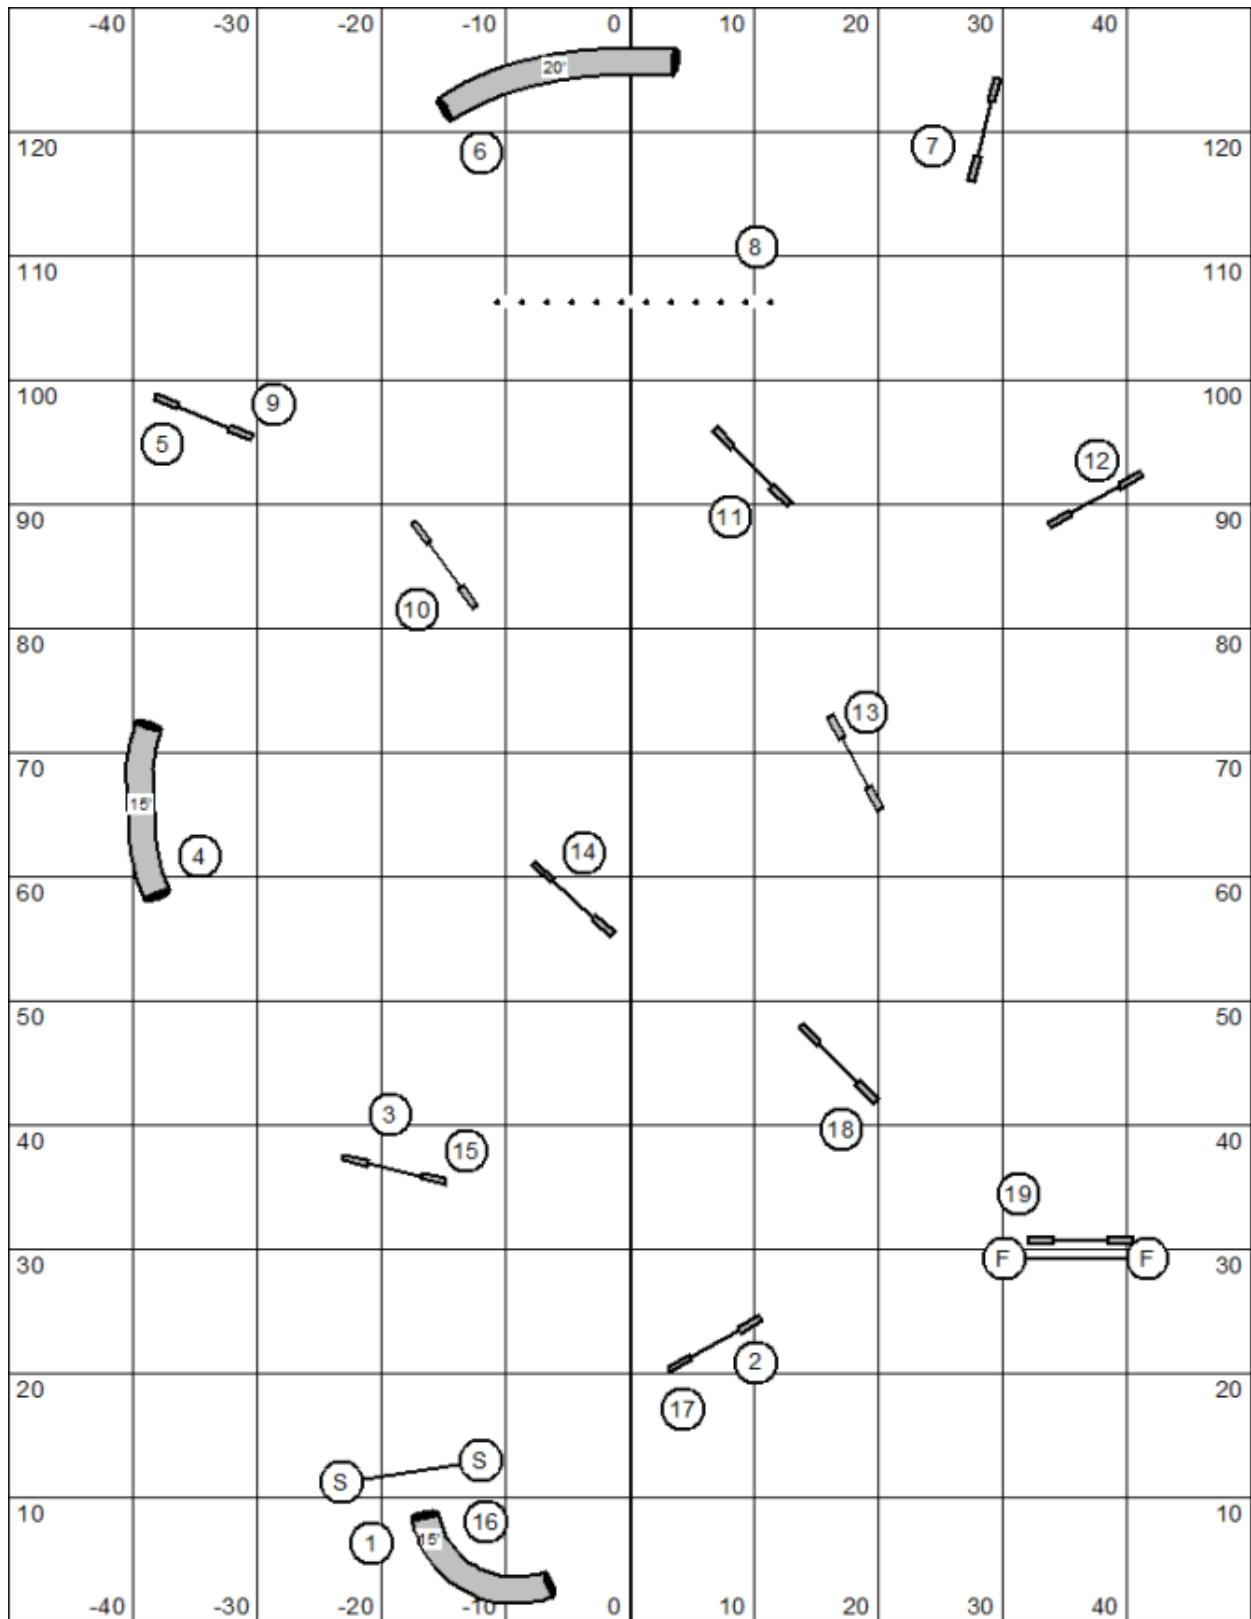

Map is only an approximation

Entrance/Exit Gate

Entrance/Exit Gate

**Beginner/ Novice Jumping**  
**Zoomies Agility Club**  
 UKI  
 Emily Hosford  
 June 13, 2026

Map is only an approximation

Entrance/Exit Gate

Entrance/Exit Gate

Senior/Champion Jumping  
 Zoomies Agility Club  
 UKI  
 Emily Hosford  
 June 13, 2026

Map is only an approximation

Entrance/Exit Gate

**Masters Agility**  
**Zoomies Agility Club**  
 UKI  
 Emily Hosford  
 June 13, 2026