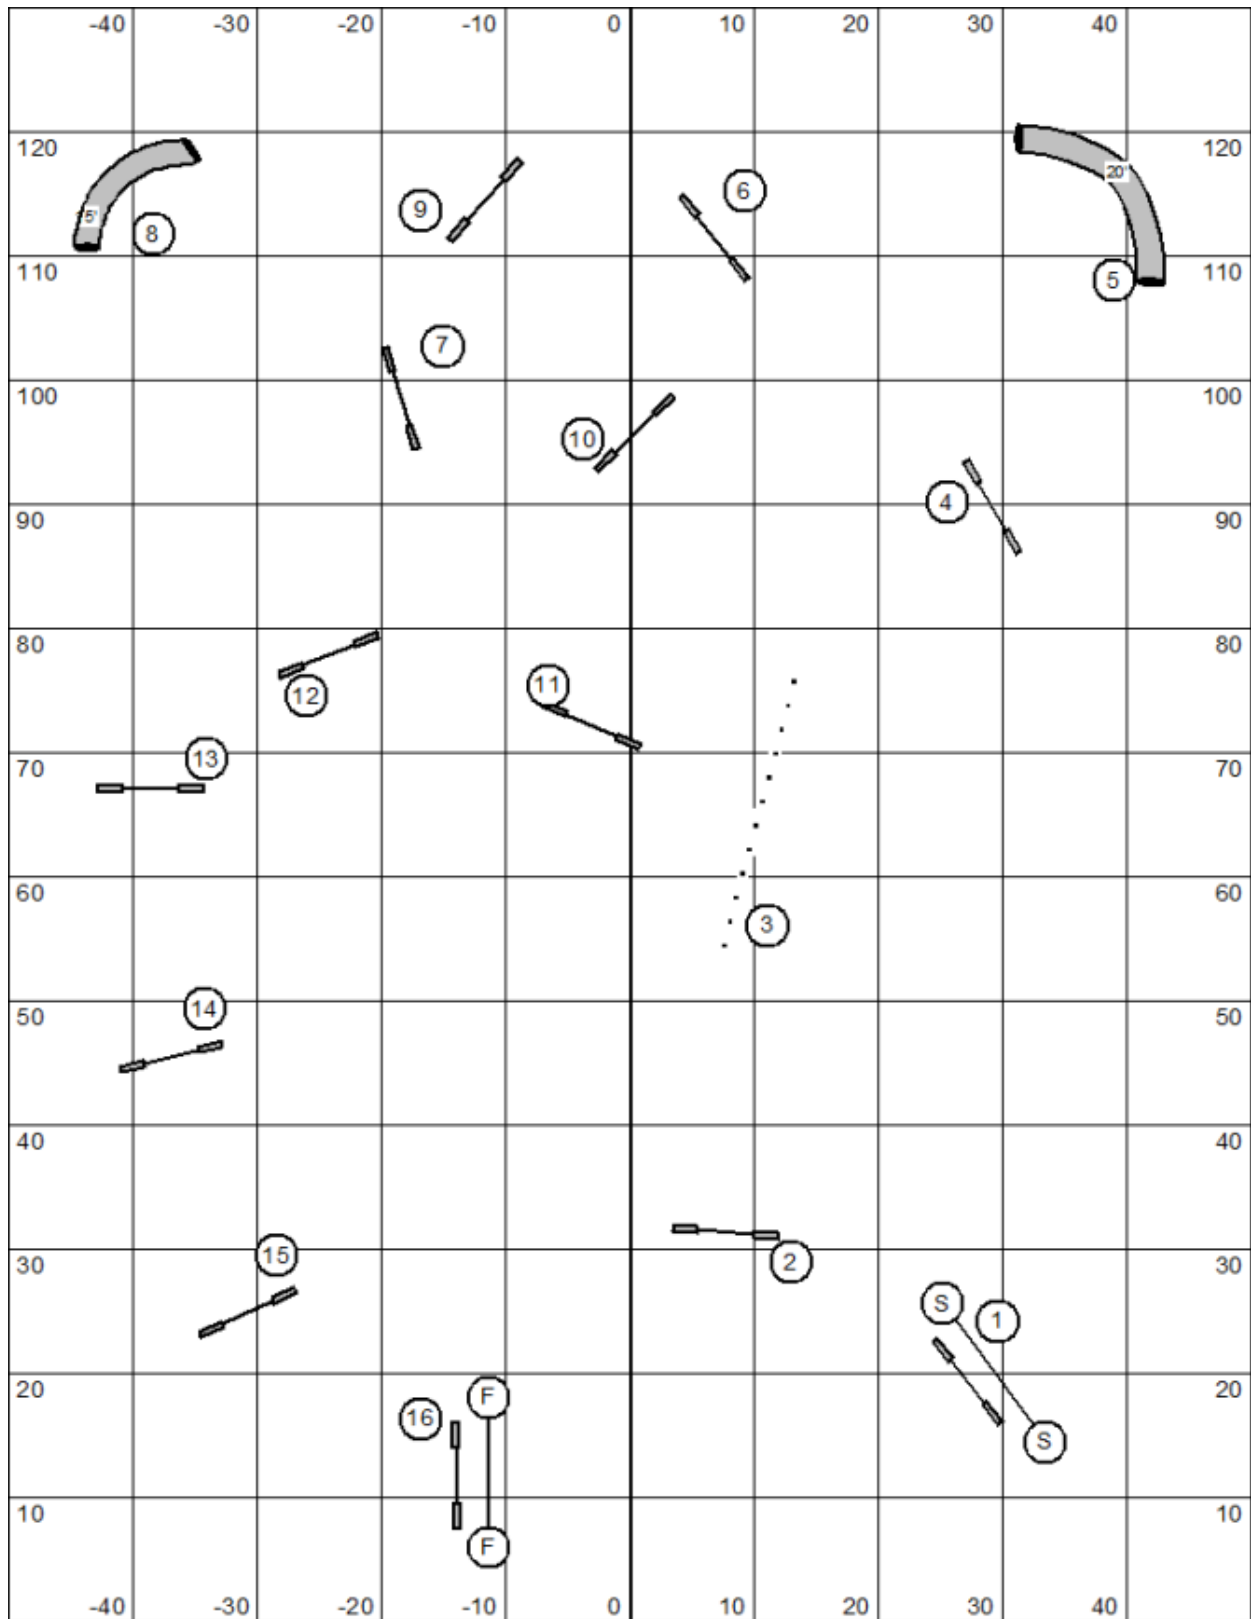

Entrance/Exit Gate

Map is only an approximation

Entrance/Exit Gate

Senior/Champion Agility  
 Zoomies Agility Club  
 UKI  
 Emily Hosford  
 June 14, 2026

Entrance/Exit Gate

Map is only an approximation

Entrance/Exit Gate

Masters Jumping  
 Zoomies Agility Club  
 UKI  
 Emily Hosford  
 June 14, 2026

Entrance/Exit Gate

Map is only an approximation

Entrance/Exit Gate

**Beginner/ Novice Jumping**  
**Zoomies Agility Club**  
 UKI  
 Emily Hosford  
 June 14, 2026