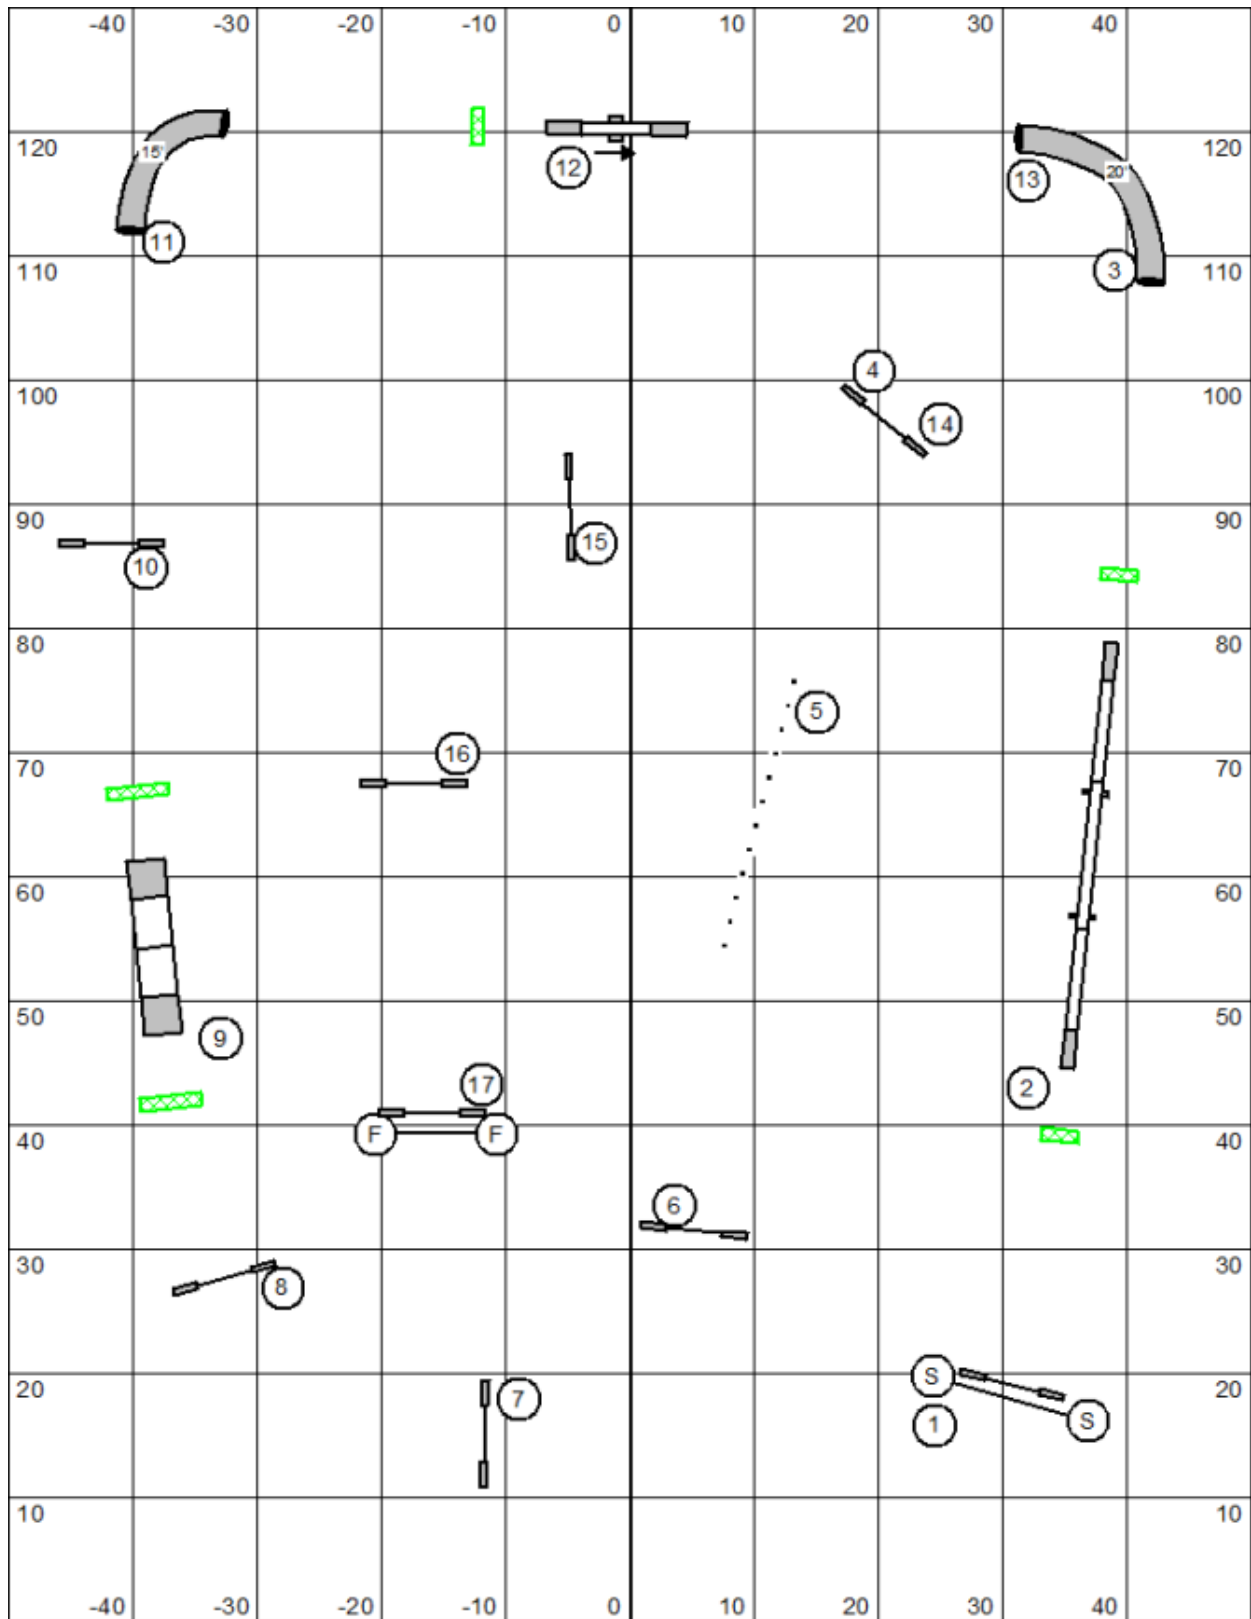

Obstacle Points:

Jumps	1 point
Tunnels	2 points
Teeter	3 points
Aframe	4 points
Dogwalk, Weaves	5 points

Everything may be taken twice for points

Closing Times:

24,22,20	12 seconds
16,12,8	13 seconds
Select 20,16	13 seconds
Select 12,8,4	14 seconds

Entrance/Exit Gate

Combined Gamblers  
 Zoomies Agility Club  
 UKI  
 Emily Hosford  
 June 14, 2026

Map is only an approximation

Entrance/Exit Gate

**Beginner/Novice Agility**  
**Zoomies Agility Club**  
 UKI  
 Emily Hosford  
 June 14, 2026

Entrance/Exit Gate

Map is only an approximation

Entrance/Exit Gate

Senior/Champion Agility  
 Zoomies Agility Club  
 UKI  
 Emily Hosford  
 June 14, 2026

Entrance/Exit Gate

Map is only an approximation

Entrance/Exit Gate