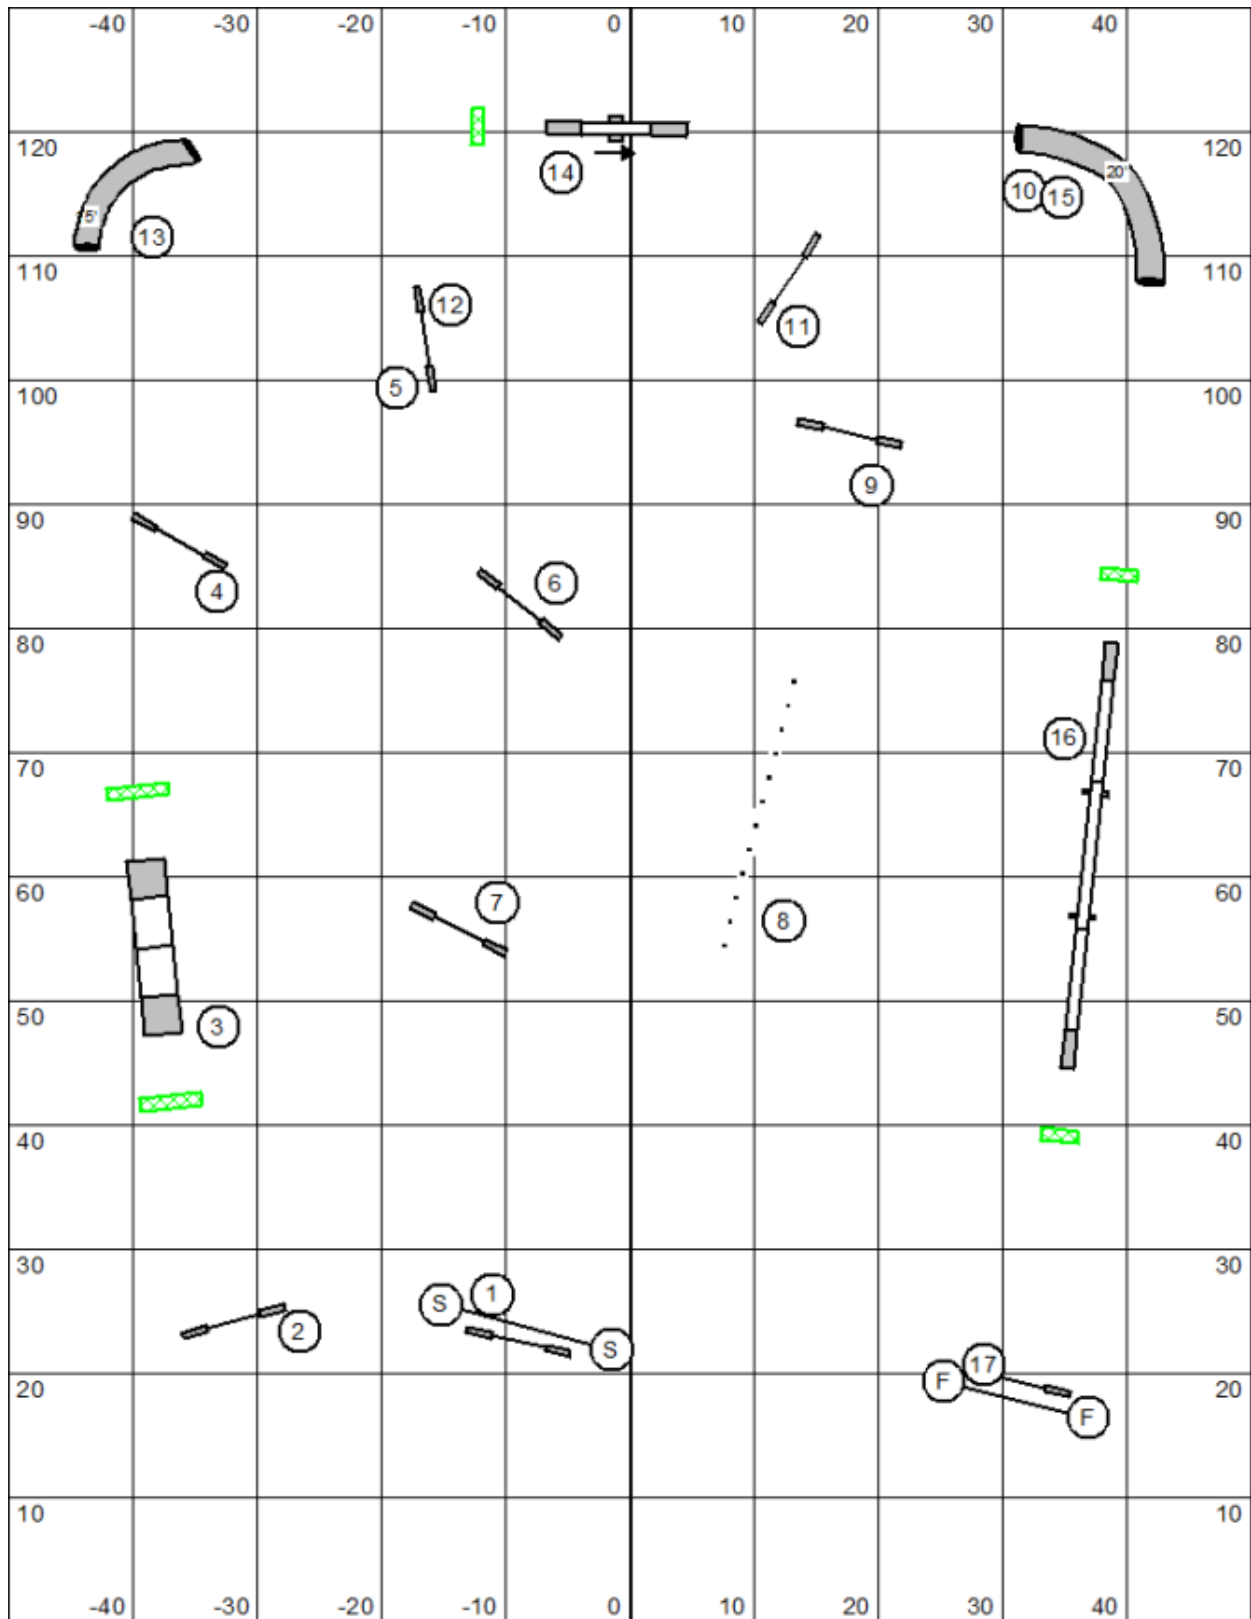

Obstacle Points:

Jumps	1 point
Tunnels	2 points
Teeter	3 points
Aframe	4 points
Dogwalk, Weaves	5 points

Everything may be taken twice for points

Closing Times:

24,22,20	12 seconds
16,12,8	13 seconds
Select 20,16	13 seconds
Select 12,8,4	14 seconds

Entrance/Exit Gate

Combined Gamblers  
 Zoomies Agility Club  
 UKI  
 Emily Hosford  
 June 14, 2026

Map is only an approximation

Entrance/Exit Gate

**Beginner/Novice Agility**  
**Zoomies Agility Club**  
 UKI  
 Emily Hosford  
 June 14, 2026

Entrance/Exit Gate

Map is only an approximation

Entrance/Exit Gate

Senior/Champion Agility  
 Zoomies Agility Club  
 UKI  
 Emily Hosford  
 June 14, 2026

Entrance/Exit Gate

Map is only an approximation

Entrance/Exit Gate