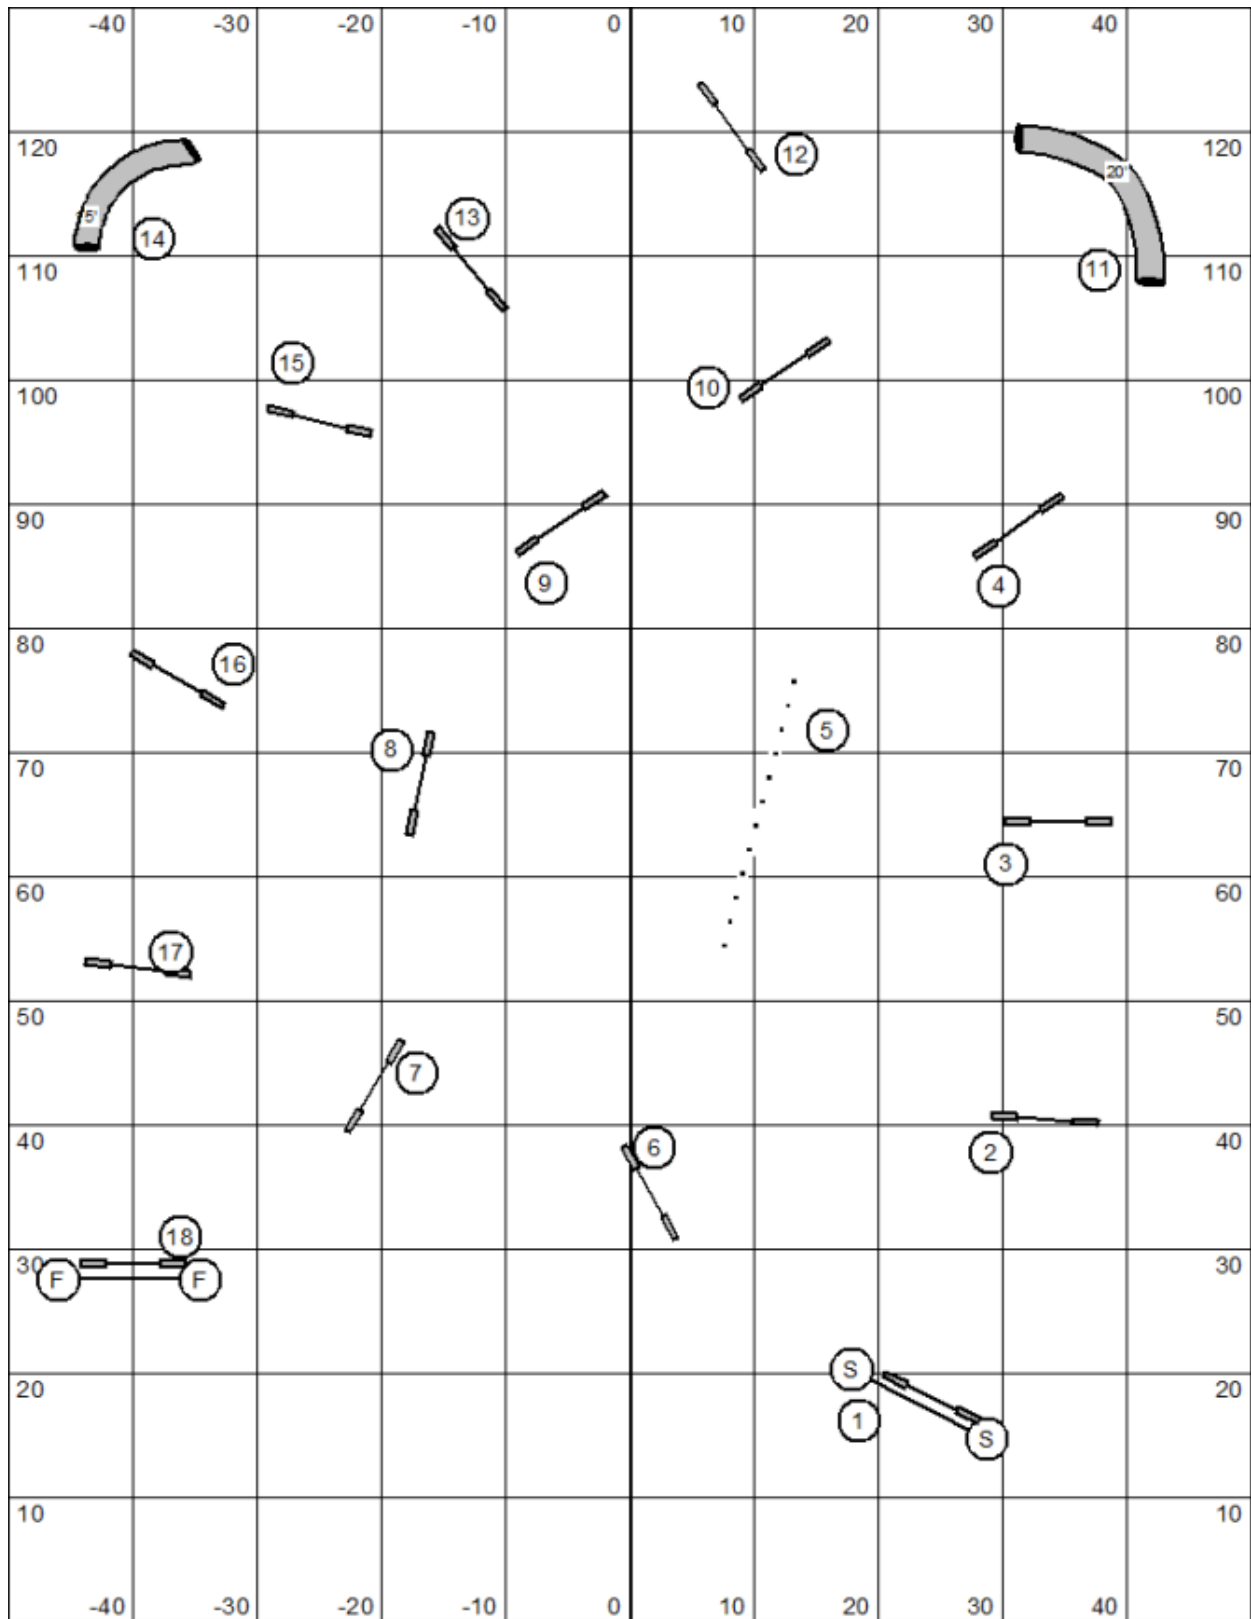

Obstacle Points:

Jumps	1 point
Tunnels	2 points
Teeter	3 points
Aframe	4 points
Dogwalk, Weaves	5 points

Everything may be taken twice for points

Closing Times:

24,22,20	12 seconds
16,12,8	13 seconds
Select 20,16	13 seconds
Select 12,8,4	14 seconds

Entrance/Exit Gate

Map is only an approximation

Entrance/Exit Gate

Senior/Champion Agility  
 Zoomies Agility Club  
 UKI  
 Emily Hosford  
 June 14, 2026

Entrance/Exit Gate

Map is only an approximation

Entrance/Exit Gate

Masters Jumping  
 Zoomies Agility Club  
 UKI  
 Emily Hosford  
 June 14, 2026

Entrance/Exit Gate

Map is only an approximation

Entrance/Exit Gate

**Beginner/ Novice Jumping**  
**Zoomies Agility Club**  
 UKI  
 Emily Hosford  
 June 14, 2026

Entrance/Exit Gate

Map is only an approximation

Entrance/Exit Gate

Senior/Champion Jumping  
 Zoomies Agility Club  
 UKI  
 Emily Hosford  
 June 14, 2026

Entrance/Exit Gate

Map is only an approximation