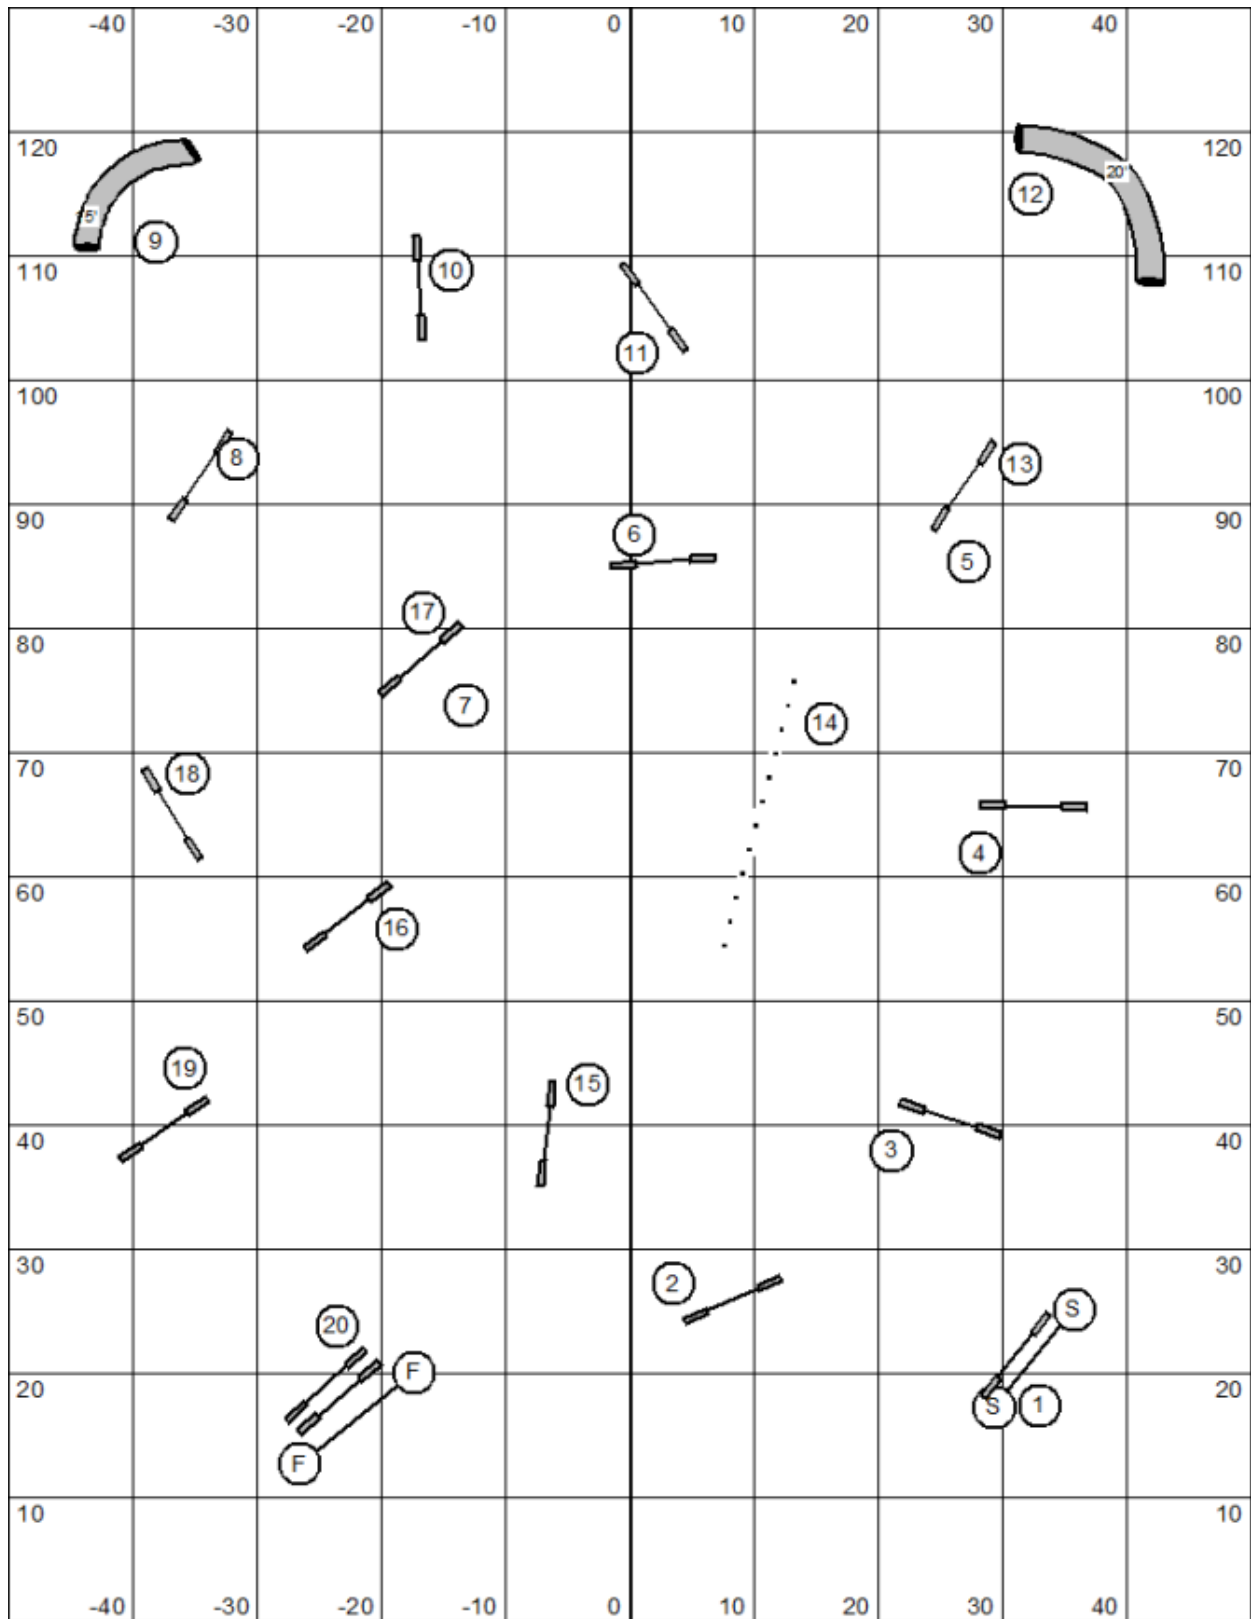

Obstacle Points:

Jumps	1 point
Tunnels	2 points
Teeter	3 points
Aframe	4 points
Dogwalk, Weaves	5 points

Everything may be taken twice for points

Closing Times:

24,22,20	12 seconds
16,12,8	13 seconds
Select 20,16	13 seconds
Select 12,8,4	14 seconds

Entrance/Exit Gate

Map is only an approximation

Entrance/Exit Gate

Senior/Champion Agility  
 Zoomies Agility Club  
 UKI  
 Emily Hosford  
 June 14, 2026

Entrance/Exit Gate

Map is only an approximation

Entrance/Exit Gate

Masters Jumping  
 Zoomies Agility Club  
 UKI  
 Emily Hosford  
 June 14, 2026

Entrance/Exit Gate

Map is only an approximation

Entrance/Exit Gate

**Beginner/ Novice Jumping**  
**Zoomies Agility Club**  
 UKI  
 Emily Hosford  
 June 14, 2026