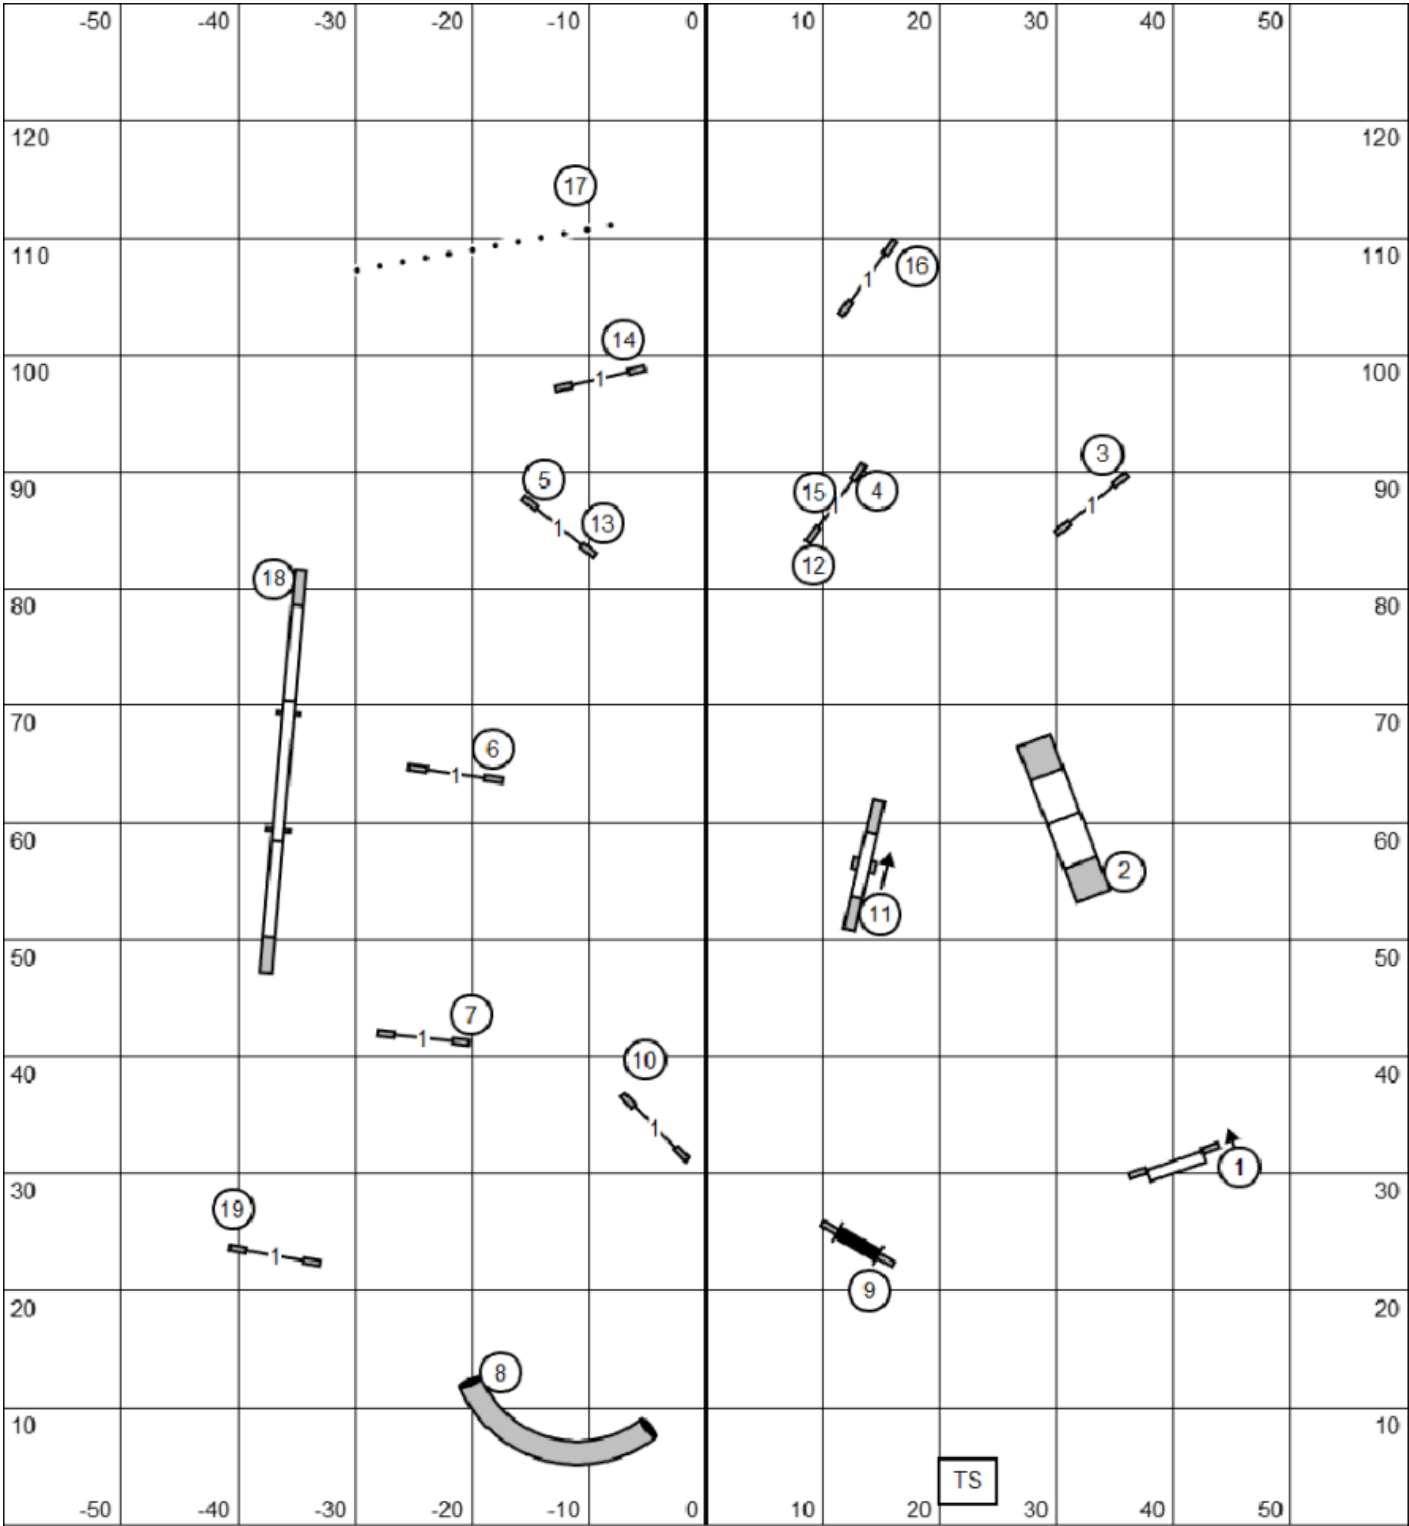

Texas Coastal Brittany Club 6-20-26 **MX JWW** Terry Elger

Texas Coastal Brittany Club 6-20-26 **Premier JWW** Terry Elger

Texas Coastal Brittany Club 6-20-26 **MX Standard** Terry Elger

Texas Coastal Brittany Club 6-20-26 **Premier Standard** Terry Elger

Texas Coastal Brittany Club 6-20-26 **Open Standard** Terry Elger

Texas Coastal Brittany Club 6-20-26 **Novice Standard** Terry Elger

Texas Coastal Brittany Club 6-20-26 **Open JWW** Terry Elger

Texas Coastal Brittany Club 6-20-26 **Novice JWW** Terry Elger