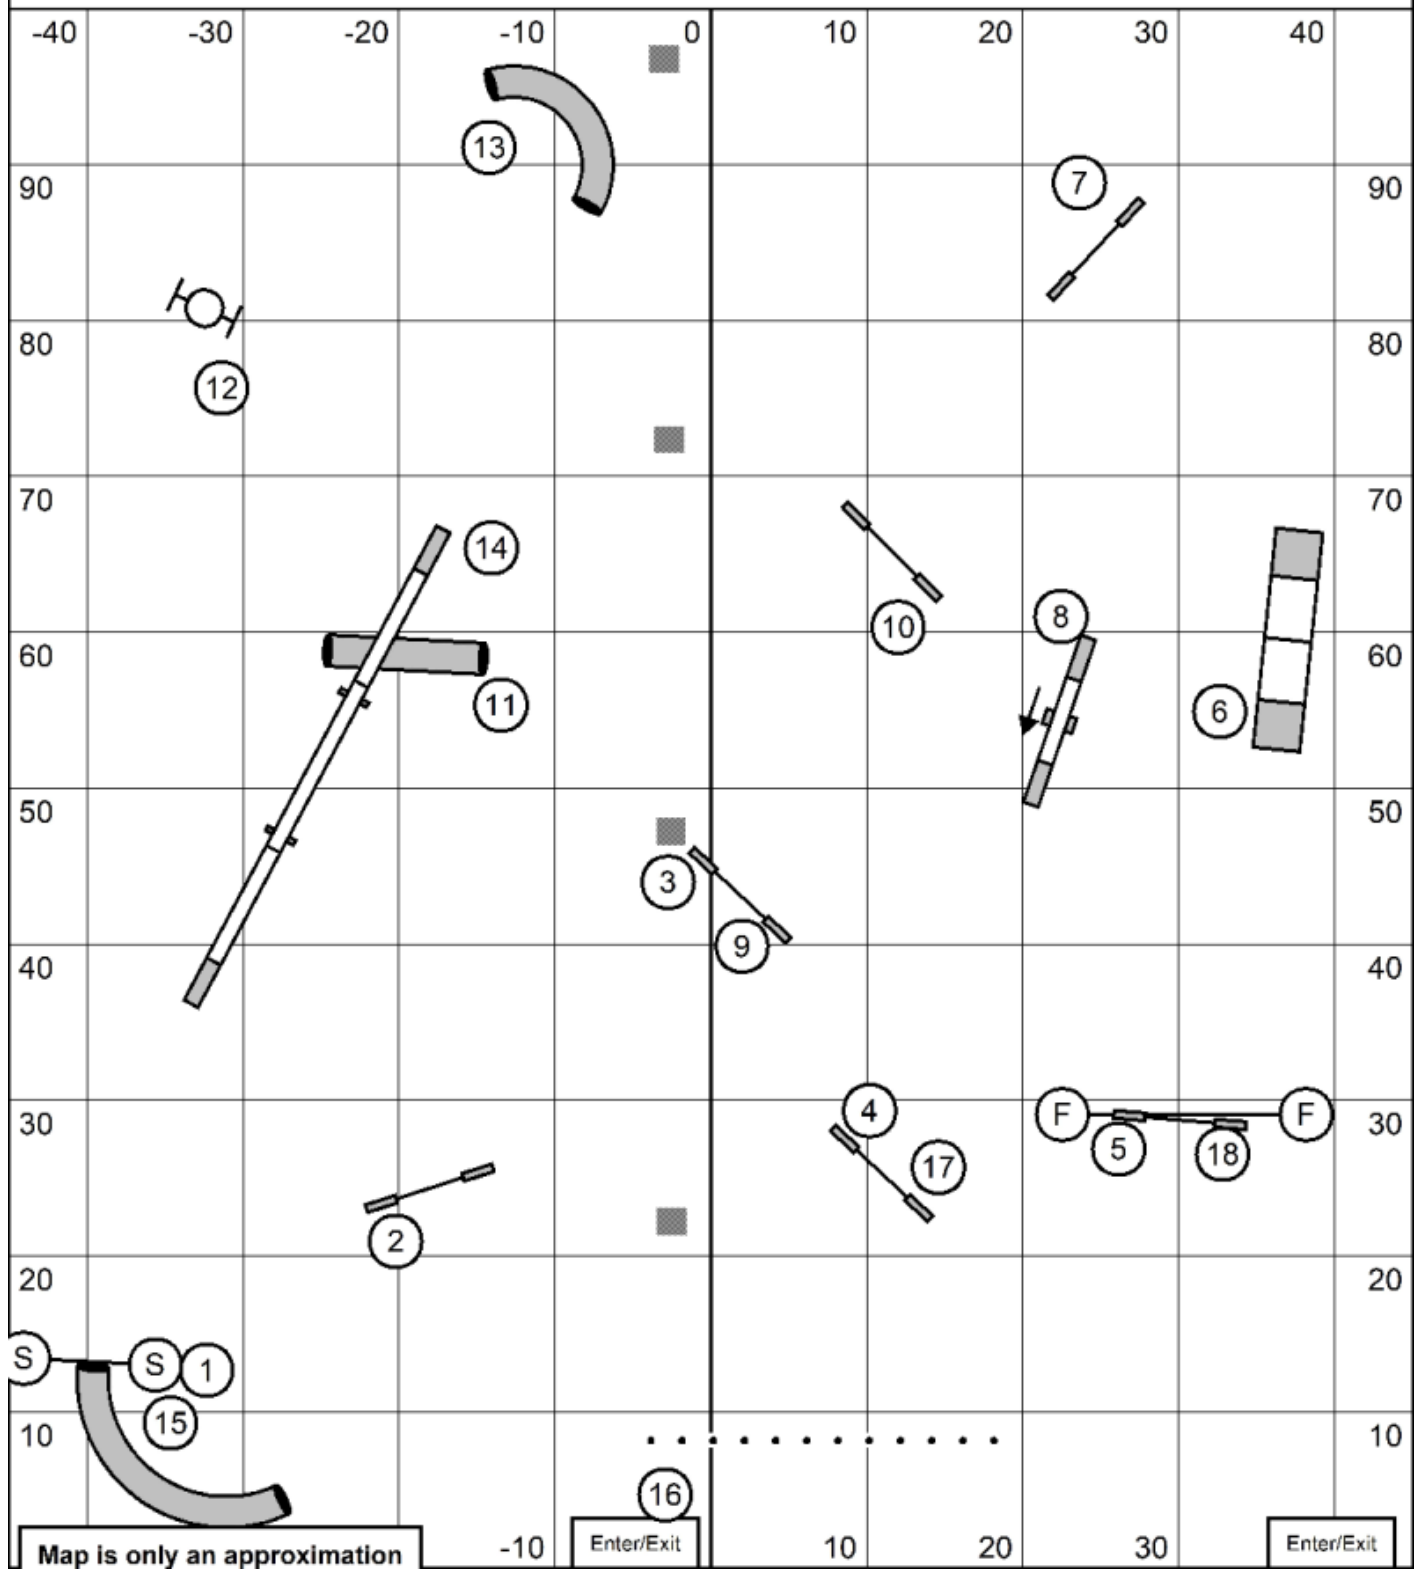

BEGINNER/NOVICE AGILITY

ECHO Rescue Fundraiser UKI

Saturday June 20, 2026

Mark Upshaw

90 x 95 Indoors / Turf

SENIOR/CHAMP AGILITY

ECHO Rescue Fundraiser UKI

Saturday June 20, 2026 Mark Upshaw
90 x 95 Indoors / Turf

MASTER SERIES AGILITY

ECHO Rescue Fundraiser UKI

Saturday June 20, 2026 Mark Upshaw
90 x 95 Indoors / Turf

Map is only an approximation

BEGINNER/NOVICE JUMPING

ECHO Rescue Fundraiser UKI

Saturday June 20, 2026 Mark Upshaw
90 x 95 Indoors / Turf

Map is only an approximation

SENIOR/CHAMP JUMPING

ECHO Rescue Fundraiser UKI

Saturday June 20, 2026 Mark Upshaw
90 x 95 Indoors / Turf

MASTER SERIES JUMPING

ECHO Rescue Fundraiser UKI

Saturday June 20, 2026 Mark Upshaw
90 x 95 Indoors / Turf