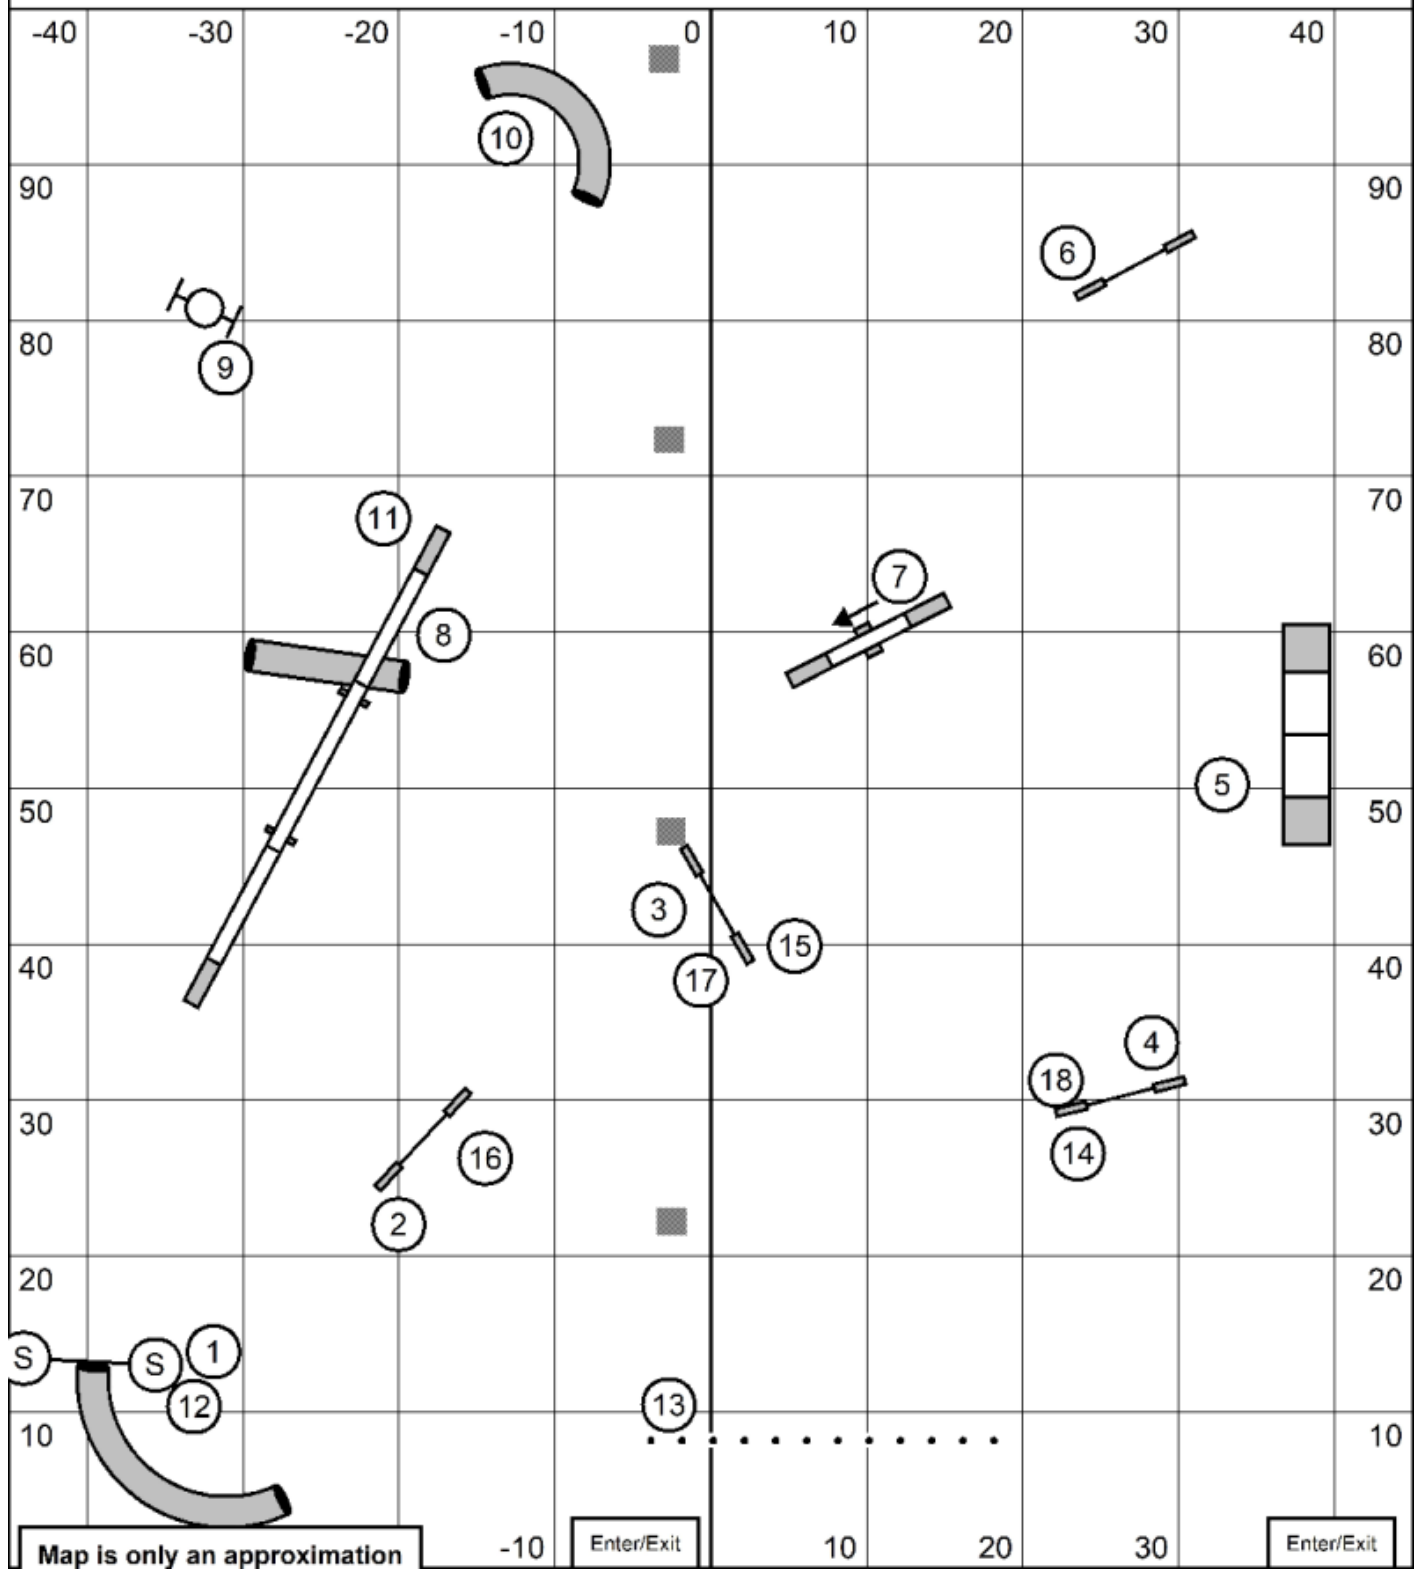

BEGINNER/NOVICE AGILITY

ECHO Rescue Fundraiser UKI

Saturday June 20, 2026

Mark Upshaw

90 x 95 Indoors / Turf

SENIOR/CHAMP AGILITY

ECHO Rescue Fundraiser UKI

Saturday June 20, 2026 Mark Upshaw
90 x 95 Indoors / Turf

MASTER SERIES AGILITY

ECHO Rescue Fundraiser UKI

Saturday June 20, 2026 Mark Upshaw
90 x 95 Indoors / Turf

Map is only an approximation

BEGINNER/NOVICE JUMPING

ECHO Rescue Fundraiser UKI

Saturday June 20, 2026 Mark Upshaw
90 x 95 Indoors / Turf

Map is only an approximation

SENIOR/CHAMP JUMPING

ECHO Rescue Fundraiser UKI

Saturday June 20, 2026 Mark Upshaw
90 x 95 Indoors / Turf

MASTER SERIES JUMPING

ECHO Rescue Fundraiser UKI

Saturday June 20, 2026 Mark Upshaw
90 x 95 Indoors / Turf