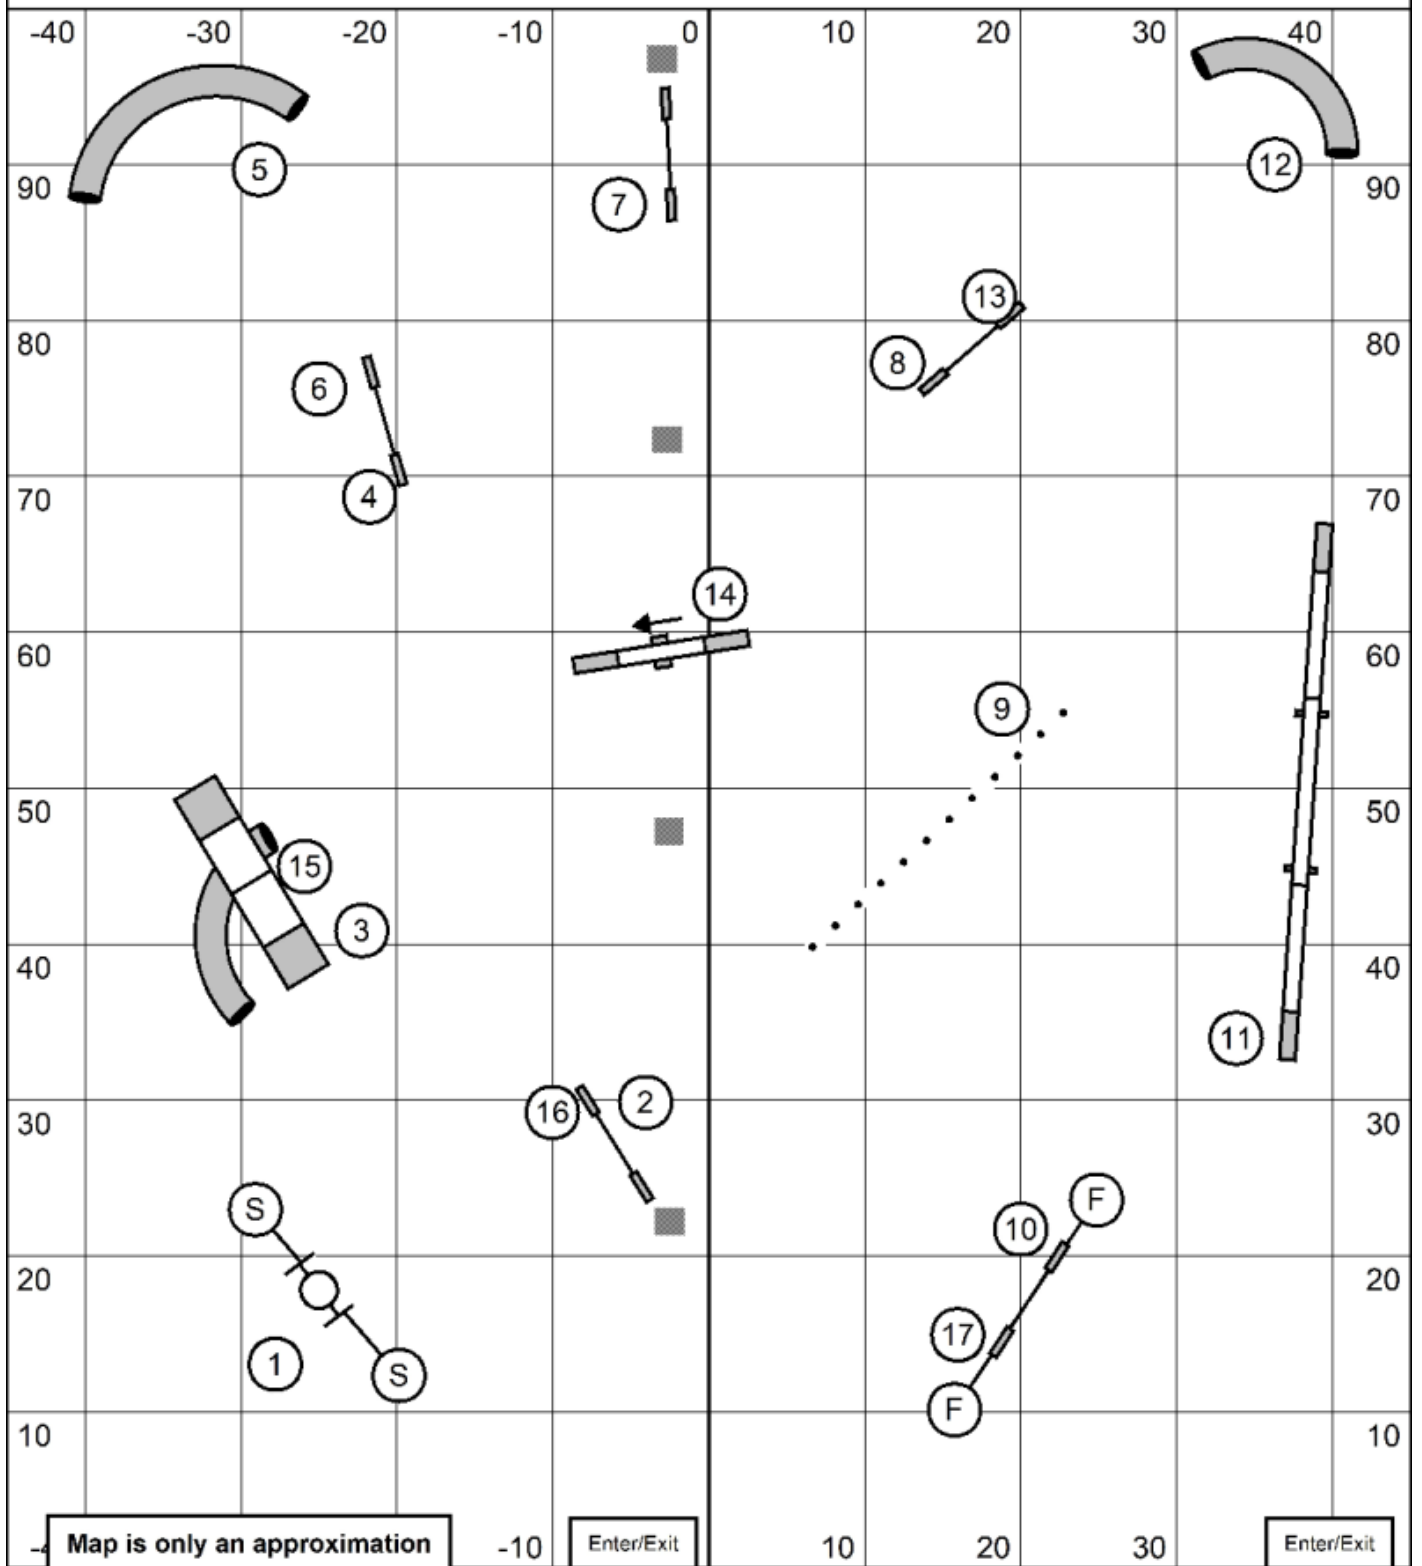

SENIOR/CHAMP AGILITY

ECHO Rescue Fundraiser UKI

Sunday June 21, 2026   Mark Upshaw
90 x 95   Indoors / Turf