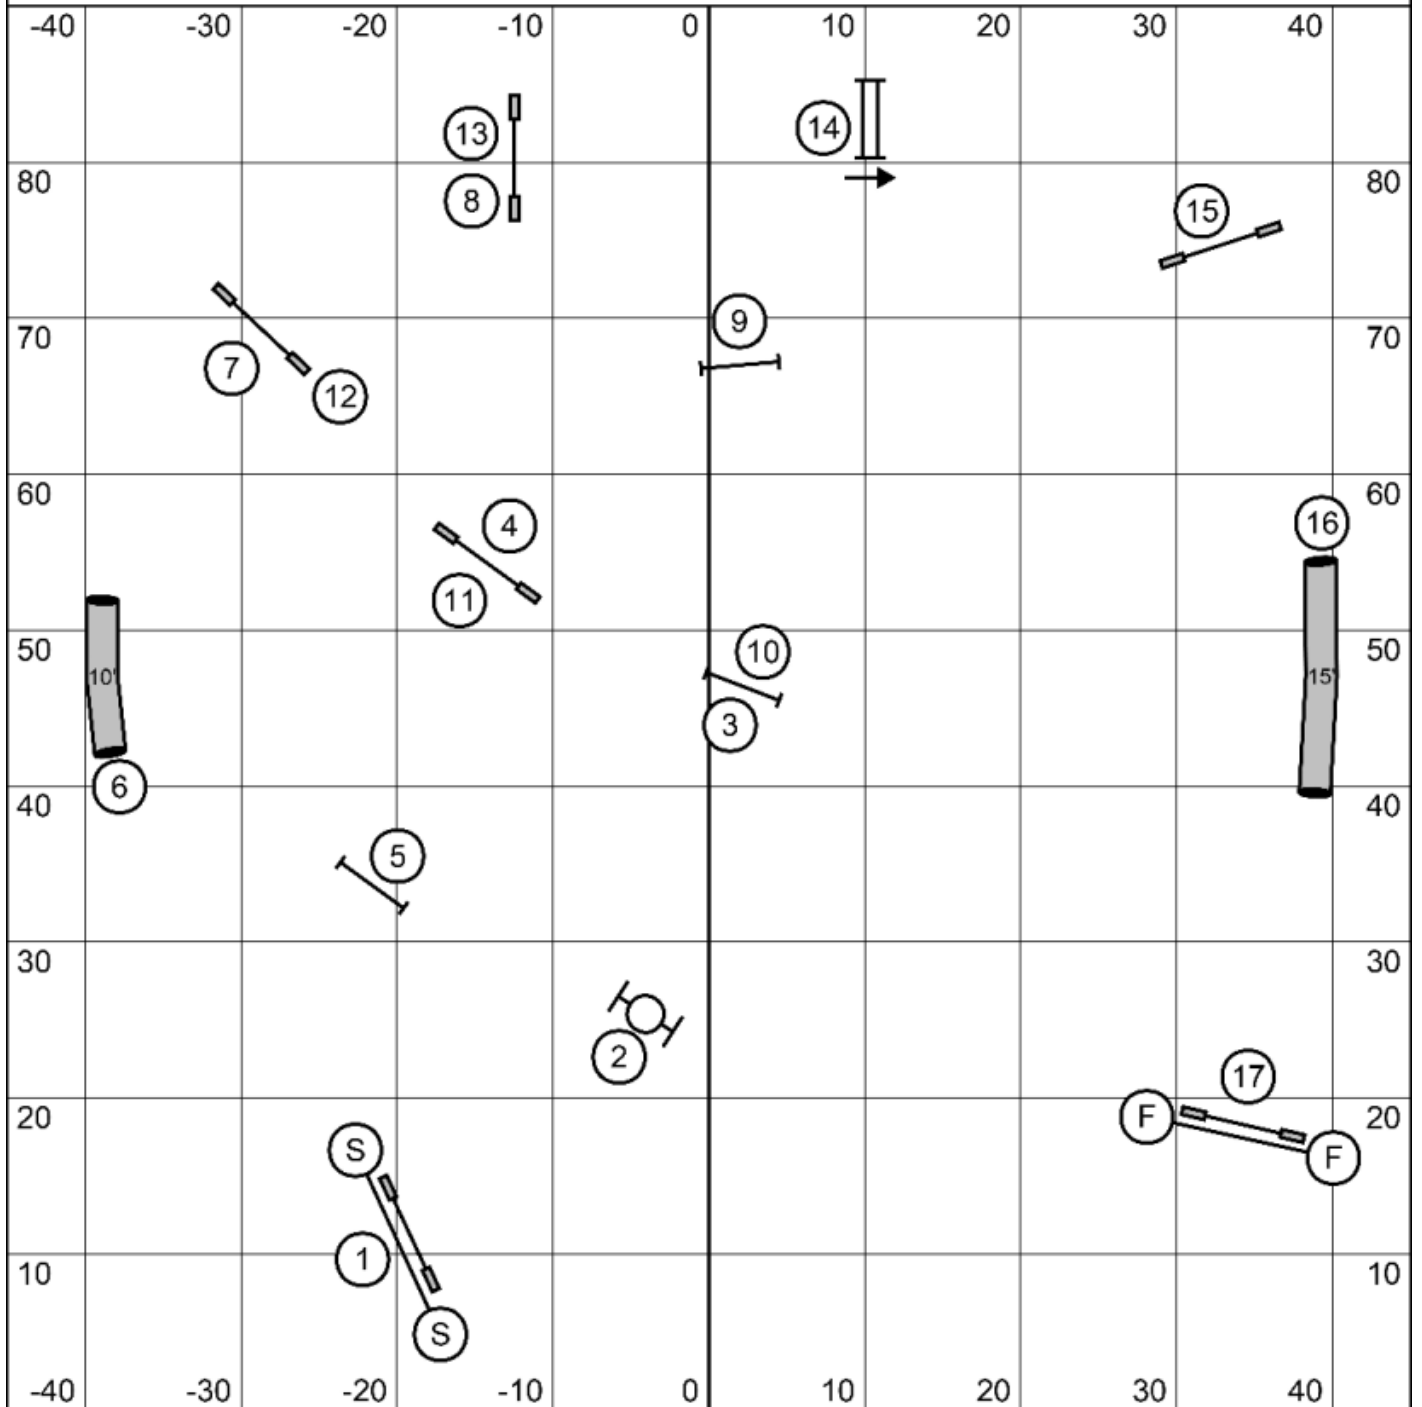

Jumpers 35C

Jumpers Levels 3, 5 & C
Judged by: JoLee Yeddo
June 20, 2026
Paws 'N Effect
Hamden, CT