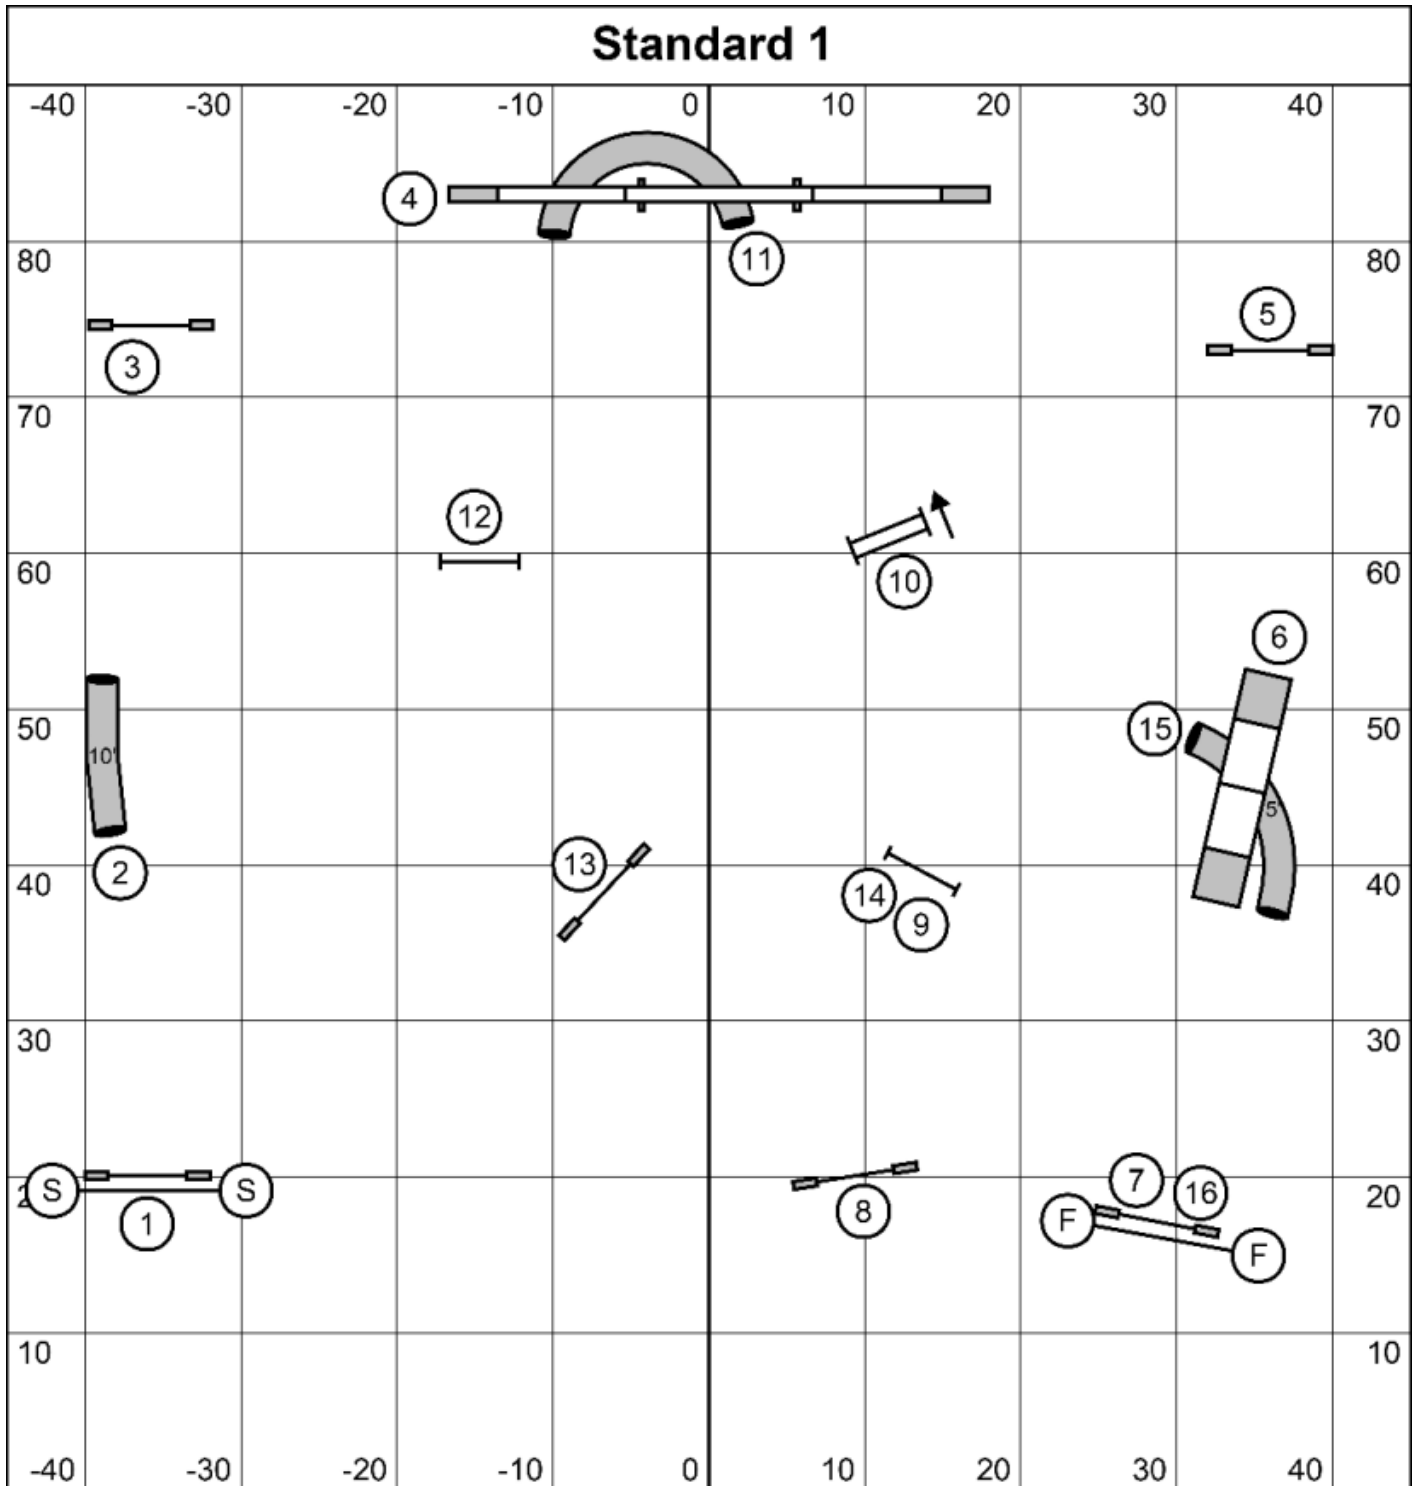

Standard 1

Standard Level 1
Judged by: JoLee Yeddo
June 20, 2026
Paws 'N Effect
Hamden, CT