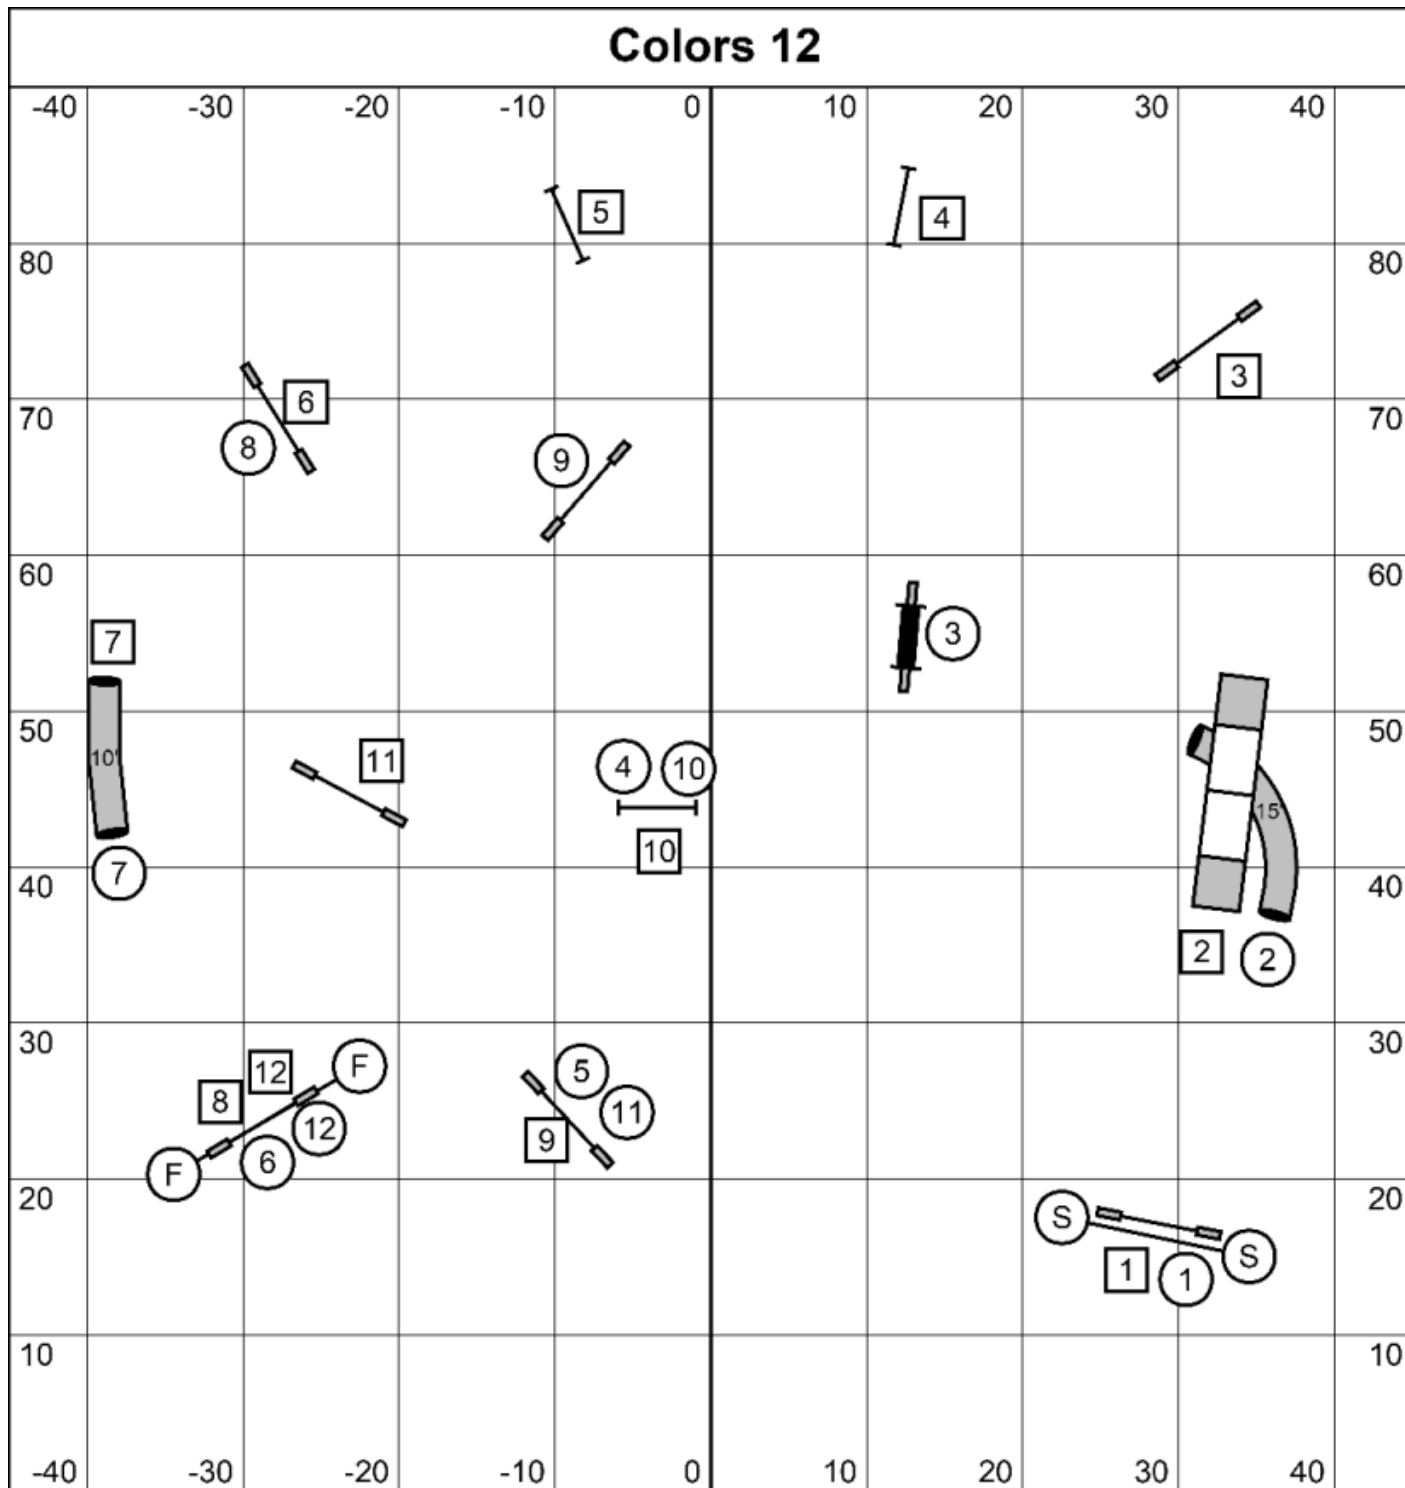

Standard 5C

Standard Levels 5 & C
 Judged by: JoLee Yeddo
 June 20, 2026
 Paws 'N Effect
 Hamden, CT

Standard 3

Standard Level 3
 Judged by: JoLee Yeddo
 June 20, 2026
 Paws 'N Effect
 Hamden, CT

Standard 2

Standard Level 2
 Judged by: JoLee Yeddo
 June 20, 2026
 Paws 'N Effect
 Hamden, CT

Standard 1

Standard Level 1
 Judged by: JoLee Yeddo
 June 20, 2026
 Paws 'N Effect
 Hamden, CT

Colors 12

Colors Levels 1 & 2
 Judged by: JoLee Yeddo
 June 20, 2026
 Paws 'N Effect
 Hamden, CT

Wildcard 35C

Wildcard Levels 3, 5 & C
 Judged by: JoLee Yeddo
 June 20, 2026
 Paws 'N Effect
 Hamden, CT

Wildcard 12

Wildcard Levels 1 & 2
 Judged by: JoLee Yeddo
 June 20, 2026
 Paws 'N Effect
 Hamden, CT