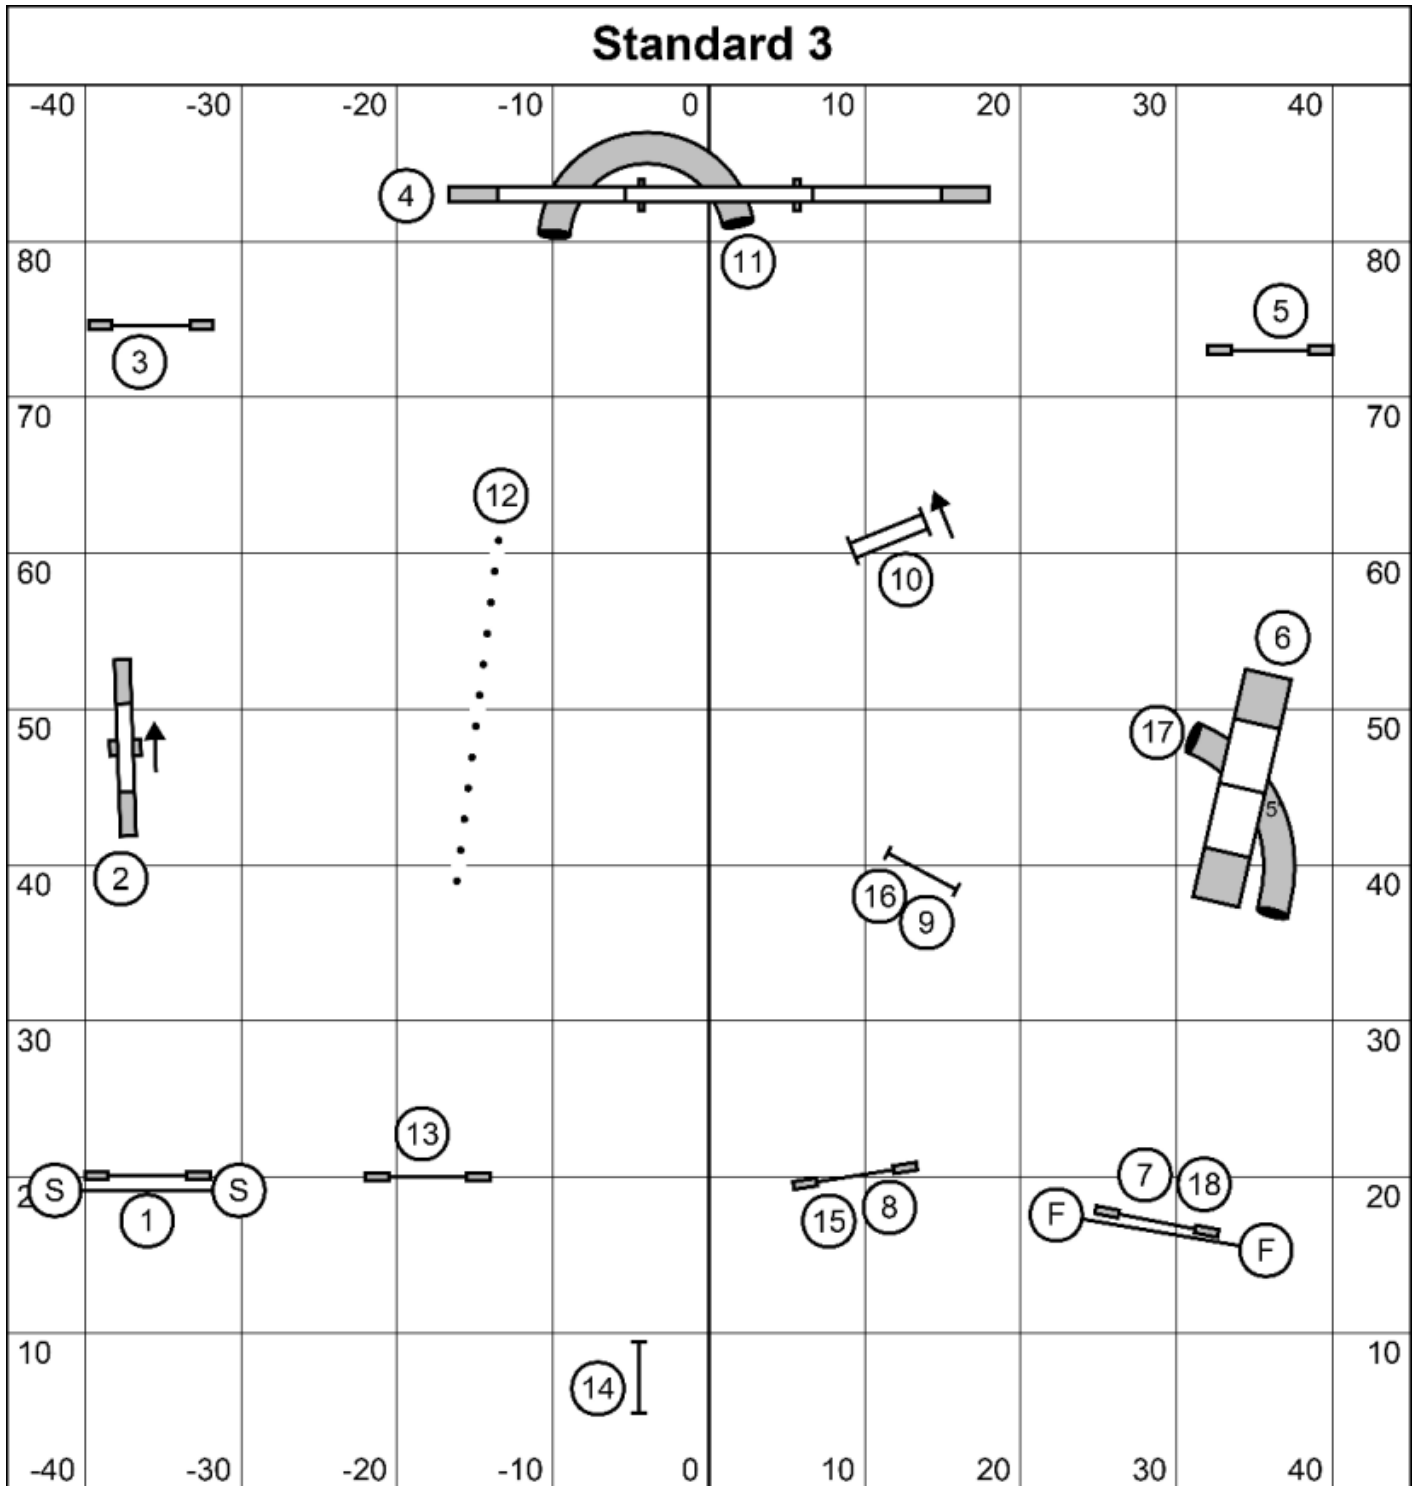

Standard 5C

Standard Levels 5 & C
 Judged by: JoLee Yeddo
 June 20, 2026
 Paws 'N Effect
 Hamden, CT

Standard 3

Standard Level 3
 Judged by: JoLee Yeddo
 June 20, 2026
 Paws 'N Effect
 Hamden, CT

Standard 2

Wildcard 35C

Wildcard Levels 3, 5 & C
 Judged by: JoLee Yeddo
 June 20, 2026
 Paws 'N Effect
 Hamden, CT

Wildcard 12

Wildcard Levels 1 & 2
 Judged by: JoLee Yeddo
 June 20, 2026
 Paws 'N Effect
 Hamden, CT