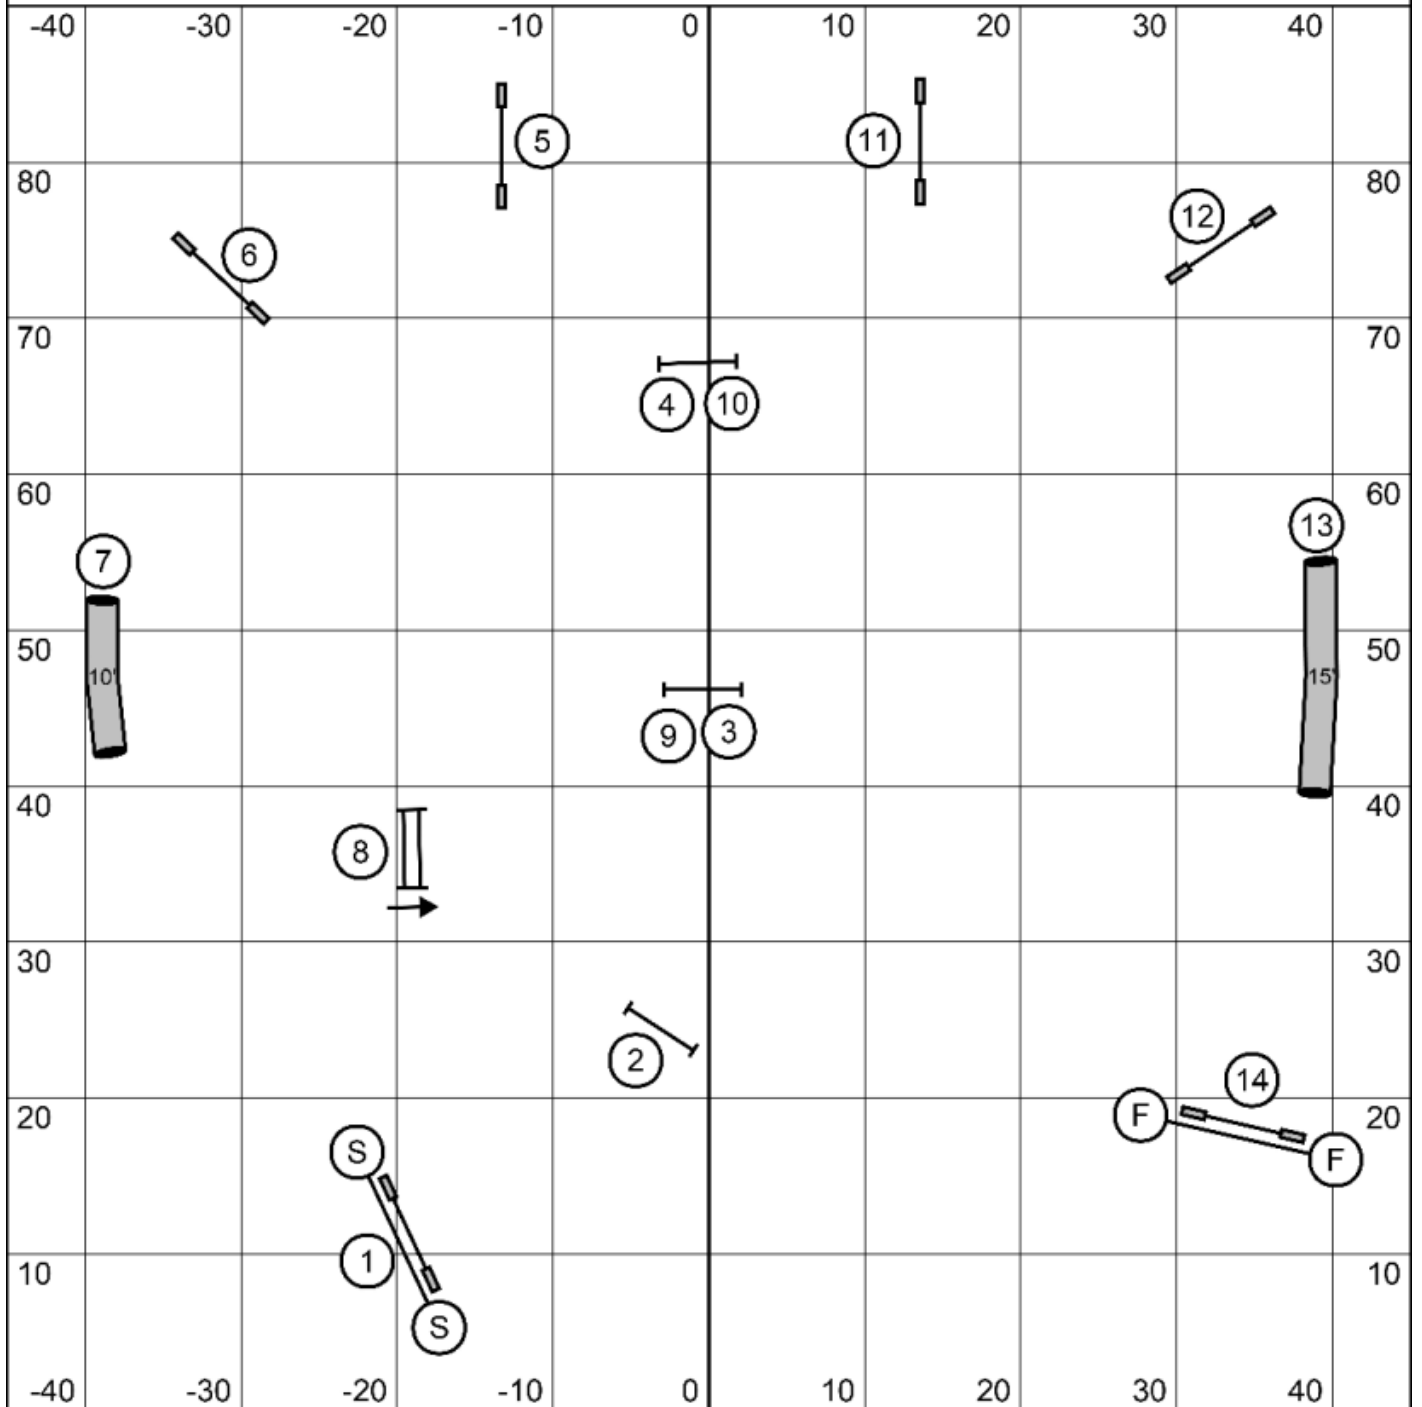

Jumpers 12

Jumpers Levels 1 & 2
Judged by: JoLee Yeddo
June 20, 2026
Paws 'N Effect
Hamden, CT